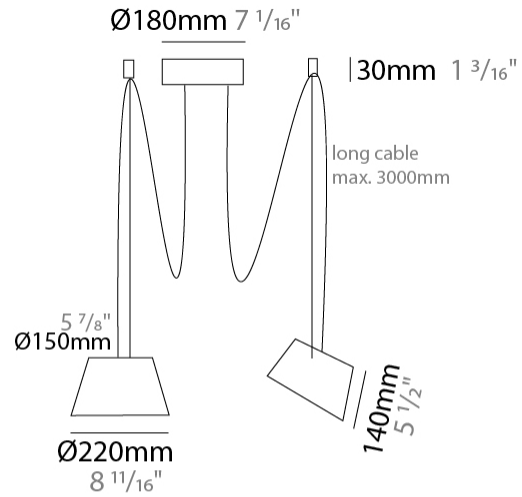

SENTO SUSPENSION

D111031-

base number Finish
Options

PROJECT	_____
TYPE	_____
SPECIFIER	_____
QUANTITY	_____
DATE	_____

1. To build a product code in our configurator select the specify button on the base model # product page
2. To build a manual product code on this datasheet choose from the options listed below in blue font and add the suffix to the base model #

GENERAL

Series: Sento
Brand: Ole
Division: Design
Mounting Type: Suspension
Mounting Location: Ceiling
Subcategory: Pendant

PHYSICAL

Shape: Bell
Diameter (mm): 220
Diameter (in): 8 11/16
Height (mm): 140
Height (in): 5 1/2
Max. Overall Height (mm): 3140
Max. Overall Height (in): 123 5/8
Light Distribution: Direct
Weight (kg): 1.8
Weight (lbs): 3.6
Diffuser: Arylic - Satin
Fixture Finish: WHi / MBK / MWH
Fixture Material: Metal
Cable Details: 3000mm Cable

ELECTRICAL

Number of Lamps: 2
Lamp Type: LED Retrofit
Lamp Shape: MR16
Bulb Included: Bulb Not Included
Max. Wattage Per Lamp (W): 7
Lamp Base: GU10
Input Voltage (V): 120

LED

OPTICAL

Adjustability: Tilting

RATINGS AND CERTIFICATIONS

Certified By: Certified for North American Standards
IP rating: IP20