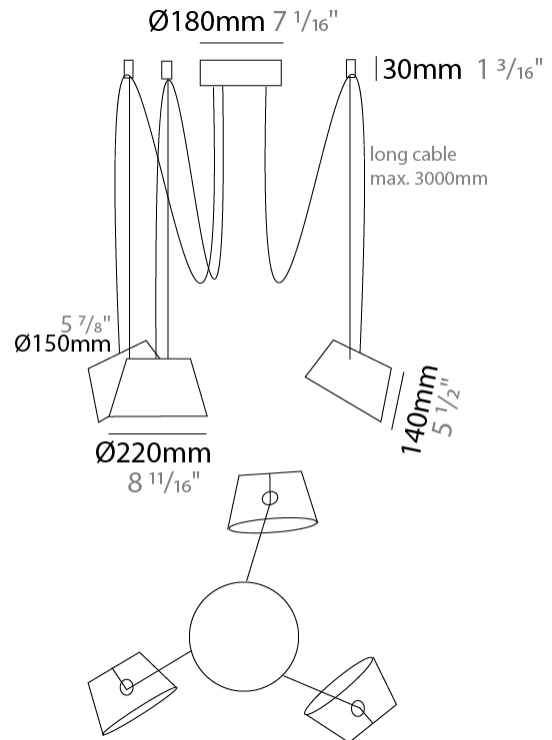

SENTO SUSPENSION

D111032-

base number   Finish
Options

PROJECT	_____
TYPE	_____
SPECIFIER	_____
QUANTITY	_____
DATE	_____

1. To build a product code in our configurator select the specify button on the base model # product page
2. To build a manual product code on this datasheet choose from the options listed below in blue font and add the suffix to the base model #

GENERAL

Series: Sento
Partner: Ole
Division: Design
Installation: Suspension
Product Type: Pendant
Mounting Location: Ceiling
Light Distribution: Direct

PHYSICAL

Shape: Bell
Diameter (mm): 220
Diameter (in): 8 ¹¹/₁₆
Height (mm): 140
Height (in): 5 ¹/₂
Max. Overall Height (mm): 3140
Max. Overall Height (in): 123 ⁵/₈
Weight (kg): 2.4
Weight (lbs): 5.3
Diffuser:rylic - Satin
Fixture Finish: WHI / BLK
Fixture Material: Metal
Cable Details: 3000mm Cable

ELECTRICAL

Number of Lamps: 3
Lamp Type: LED Retrofit
Lamp Shape: MR16
Bulb Included: Bulb Not Included
Max. Wattage Per Lamp (W): 7
Lamp Base: GU10
Input Voltage (V): 120

LED

OPTICAL

Adjustability: Tilting

RATINGS AND CERTIFICATIONS

Certified By: Certified for North American Standards
IP rating: IP20