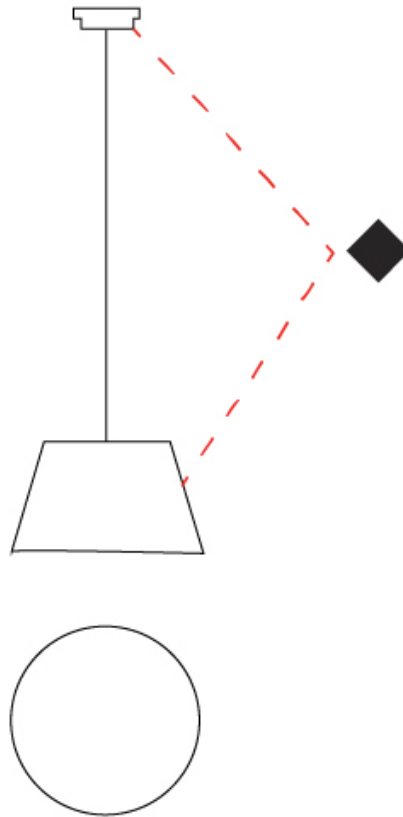

SENTO SUSPENSION

D111028-

PROJECT

TYPE

SPECIFIER

QUANTITY

DATE

D