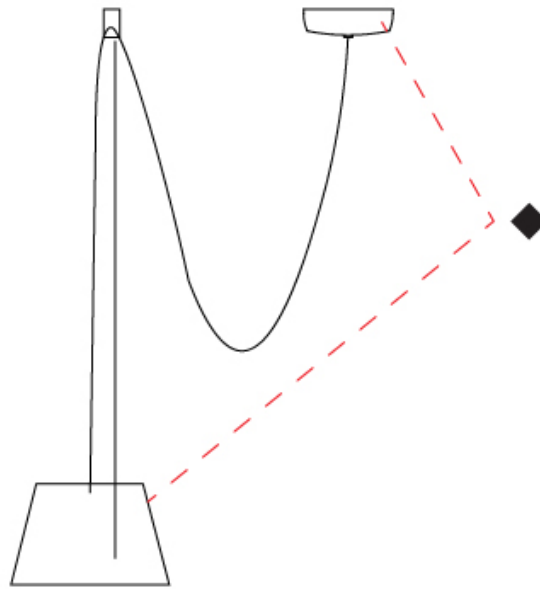

SENTO SUSPENSION

D111029-

PROJECT
TYPE
SPECIFIER
QUANTITY
DATE

D