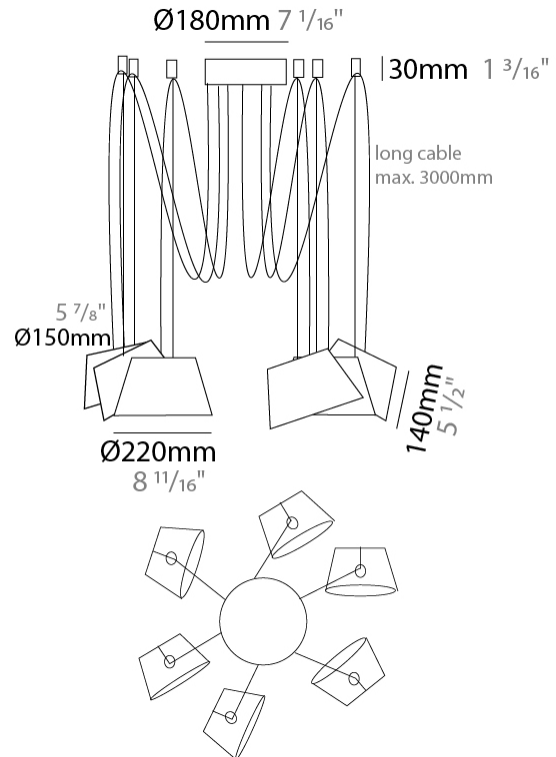

PROJECT _____
TYPE _____
SPECIFIER _____
QUANTITY _____
DATE _____

SENTO SUSPENSION

D111035-

base number _____
Finish _____
Options _____

1. To build a product code in our configurator select the specify button on the base model # product page
2. To build a manual product code on this datasheet choose from the options listed below in blue font and add the suffix to the base model #

GENERAL

Series: Sento _____
Brand: Ole _____
Division: Design _____
Mounting Type: Suspension _____
Mounting Location: Ceiling _____
Subcategory: Pendant _____

PHYSICAL

Shape: Bell _____
Diameter (mm): 220 _____
Diameter (in): 8 11/16 _____
Height (mm): 140 _____
Height (in): 5 1/2 _____
Max. Overall Height (mm): 3140 _____
Max. Overall Height (in): 123 5/8 _____
Light Distribution: Direct _____
Weight (kg): 4.5 _____
Weight (lbs): 9.9 _____
Diffuser:rylic - Satin _____
Fixture Finish: WHi / MBK / MWH _____
Fixture Material: Metal _____
Cable Details: 3000mm Cable _____

ELECTRICAL

Number of Lamps: 6 _____
Lamp Type: LED Retrofit _____
Lamp Shape: MR16 _____
Bulb Included: Bulb Not Included _____
Max. Wattage Per Lamp (W): 7 _____
Lamp Base: GU10 _____
Input Voltage (V): 120 _____

LED

OPTICAL

Adjustability: Tilting _____

RATINGS AND CERTIFICATIONS

Certified By: Certified for North American Standards _____
IP rating: IP20 _____