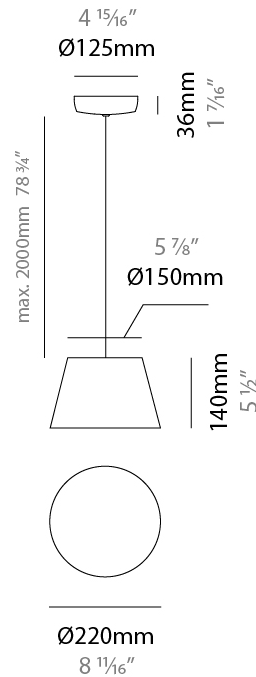

SENTO SUSPENSION

D111028-

base number   Finish
(Triangle)

1. To build a product code in our configurator select the specify button on the base model # product page
2. To build a manual product code on this datasheet choose from the options listed below in blue font and add the suffix to the base model #

GENERAL

Series: Sento
Brand: Ole
Division: Design
Mounting Type: Suspension
Mounting Location: Ceiling
Subcategory: Pendant

PHYSICAL

Shape: Bell
Diameter (mm): 220
Diameter (in): 8 15/16
Height (mm): 140
Height (in): 5 1/2
Max. Overall Height (mm): 2140
Max. Overall Height (in): 84 1/4
Light Distribution: Direct
Weight (kg): 1.2
Weight (lbs): 2.6
Diffuser: Arylic - Satin
[Fixture Finish: WHI / MBK / BEI / MSA / OGR / MWH](#)
Fixture Material: Metal
Cable Details: 2000mm Cable

ELECTRICAL

Number of Lamps: 1
Lamp Type: LED Retrofit
Lamp Shape: MR16
Bulb Included: Bulb Not Included
Max. Wattage Per Lamp (W): 7
Lamp Base: GU10
Input Voltage (V): 120

LED

OPTICAL

RATINGS AND CERTIFICATIONS

Certified By: Certified for North American Standards
IP rating: IP20

PROJECT	_____
TYPE	_____
SPECIFIER	_____
QUANTITY	_____
DATE	_____