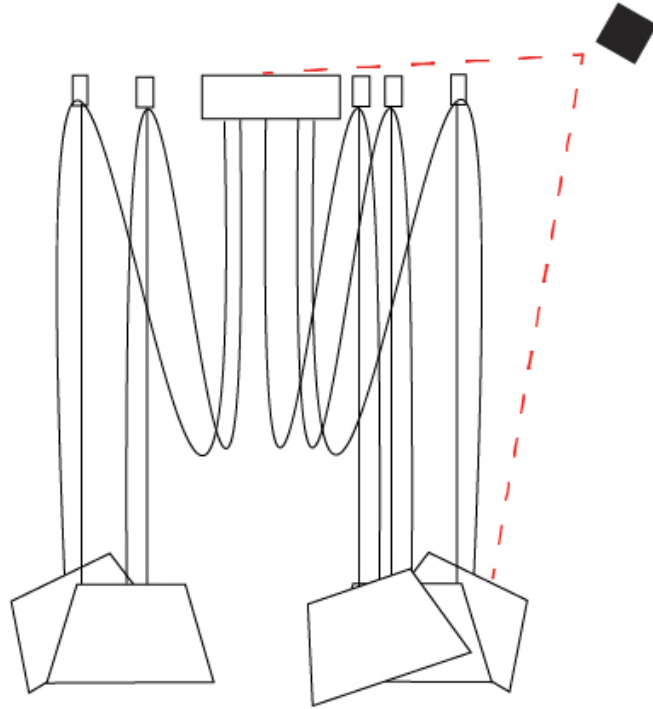

D111034-

PROJECT	_____
TYPE	_____
SPECIFIER	_____
QUANTITY	_____
DATE	_____

D