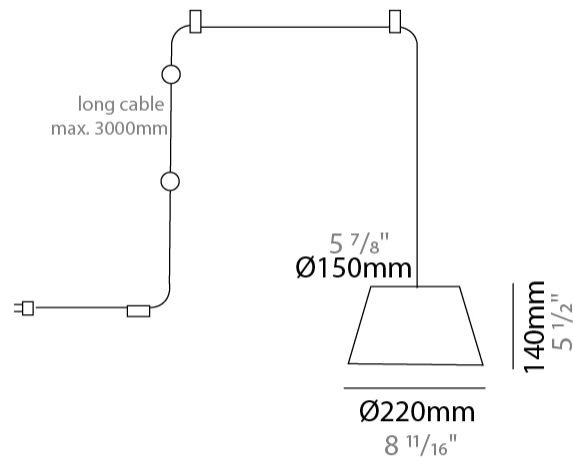

SENTO SUSPENSION

D111030-

base number _____
Finish (Triangle) _____

1. To build a product code in our configurator select the specify button on the base model # product page
2. To build a manual product code on this datasheet choose from the options listed below in blue font and add the suffix to the base model #

GENERAL

Series: Sento _____
Brand: Ole _____
Division: Design _____
Mounting Type: Suspension _____
Mounting Location: Ceiling _____
Subcategory: Pendant _____

PHYSICAL

Shape: Bell _____
Diameter (mm): 220 _____
Diameter (in): 8 ¹¹/₁₆ _____
Height (mm): 140 _____
Height (in): 5 ¹/₂ _____
Max. Overall Height (mm): 3140 _____
Max. Overall Height (in): 123 ⁵/₈ _____
Light Distribution: Direct _____
Weight (kg): 1.2 _____
Weight (lbs): 2.6 _____
Diffuser: Arylic - Satin _____
Fixture Finish: WHI / MBK / BEI / MSA / OGR / MWH _____
Fixture Material: Metal _____
Cable Details: 3000mm Cable _____

ELECTRICAL

Number of Lamps: 1 _____
Lamp Type: LED Retrofit _____
Lamp Shape: MR16 _____
Bulb Included: Bulb Not Included _____
Max. Wattage Per Lamp (W): 7 _____
Lamp Base: GU10 _____
Input Voltage (V): 120 _____

LED

OPTICAL

Adjustability: Fixed _____

RATINGS AND CERTIFICATIONS

Certified By: Certified for North American Standards _____
IP rating: IP20 _____