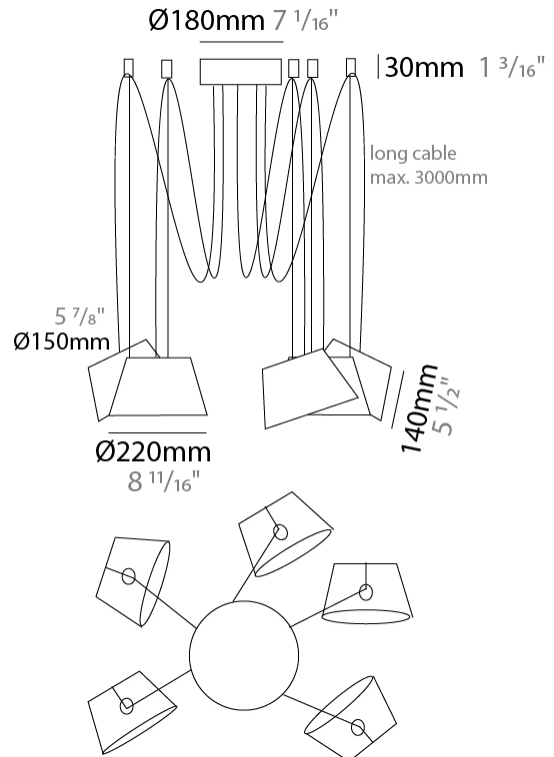

PROJECT _____
TYPE _____
SPECIFIER _____
QUANTITY _____
DATE _____

SENTO SUSPENSION

D111034-

base number   Finish
Options

1. To build a product code in our configurator select the specify button on the base model # product page
2. To build a manual product code on this datasheet choose from the options listed below in blue font and add the suffix to the base model #

GENERAL

Series: Sento _____
Brand: Ole _____
Division: Design _____
Mounting Type: Suspension _____
Mounting Location: Ceiling _____
Subcategory: Pendant _____

PHYSICAL

Shape: Bell _____
Diameter (mm): 220 _____
Diameter (in): 8 11/16 _____
Height (mm): 140 _____
Height (in): 5 1/2 _____
Max. Overall Height (mm): 3140 _____
Max. Overall Height (in): 123 5/8 _____
Light Distribution: Direct _____
Weight (kg): 3.6 _____
Weight (lbs): 7.9 _____
Diffuser:rylic - Satin _____
Fixture Finish: [WHi / MBK / MWH](#) _____
Fixture Material: Metal _____
Cable Details: 3000mm Cable _____

ELECTRICAL

Number of Lamps: 5 _____
Lamp Type: LED Retrofit _____
Lamp Shape: MR16 _____
Bulb Included: Bulb Not Included _____
Max. Wattage Per Lamp (W): 7 _____
Lamp Base: GU10 _____
Input Voltage (V): 120 _____

LED

OPTICAL

Adjustability: Tilting _____

RATINGS AND CERTIFICATIONS

Certified By: Certified for North American Standards _____
IP rating: IP20 _____