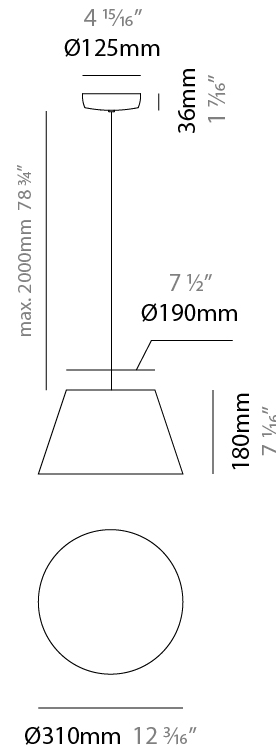

PROJECT	_____
TYPE	_____
SPECIFIER	_____
QUANTITY	_____
DATE	_____

SENTO SUSPENSION

D111037-

base number   Finish
(Triangle)

1. To build a product code in our configurator select the specify button on the base model # product page
2. To build a manual product code on this datasheet choose from the options listed below in blue font and add the suffix to the base model #

GENERAL

Series: Sento
Brand: Ole
Division: Design
Mounting Type: Suspension
Mounting Location: Ceiling
Subcategory: Pendant

PHYSICAL

Shape: Bell
Diameter (mm): 310
Diameter (in): 12 3/16
Height (mm): 180
Height (in): 7 1/16
Max. Overall Height (mm): 2180
Max. Overall Height (in): 85 13/16
Light Distribution: Direct
Weight (kg): 1.3
Weight (lbs): 2.9
Diffuser: Arylic - Satin
[Fixture Finish: WHI / MBK / BEI / MSA / OGR / MWH](#)
Fixture Material: Metal
Cable Details: 2000mm Cable

ELECTRICAL

Number of Lamps: 1
Lamp Type: LED Retrofit
Lamp Shape: A19
Bulb Included: Bulb Not Included
Max. Wattage Per Lamp (W): 15
Lamp Base: E26
Input Voltage (V): 120
Upon Request: 277Vac / GU24

LED

OPTICAL

RATINGS AND CERTIFICATIONS

Certified By: Certified for North American Standards
IP rating: IP20