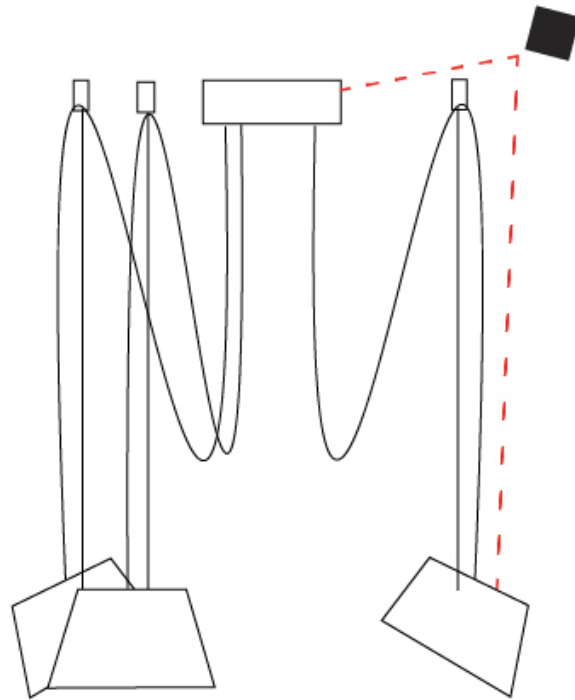

D111041-

PROJECT _____

TYPE _____

SPECIFIER _____

QUANTITY _____

DATE _____

D