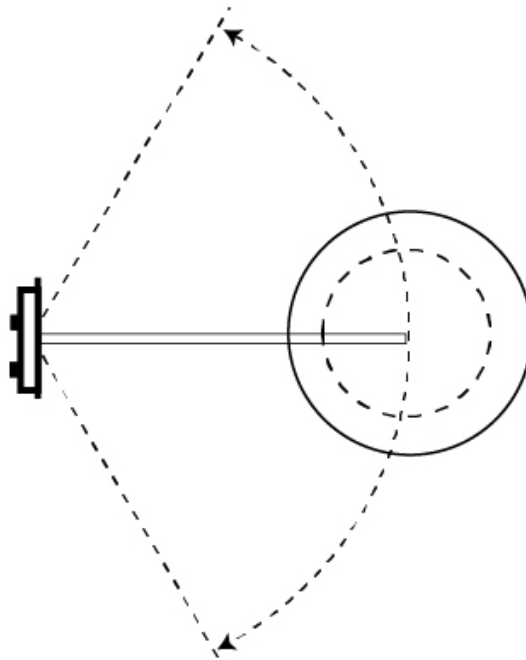

D113014-

PROJECT _____

TYPE _____

SPECIFIER _____

QUANTITY _____

DATE _____

D