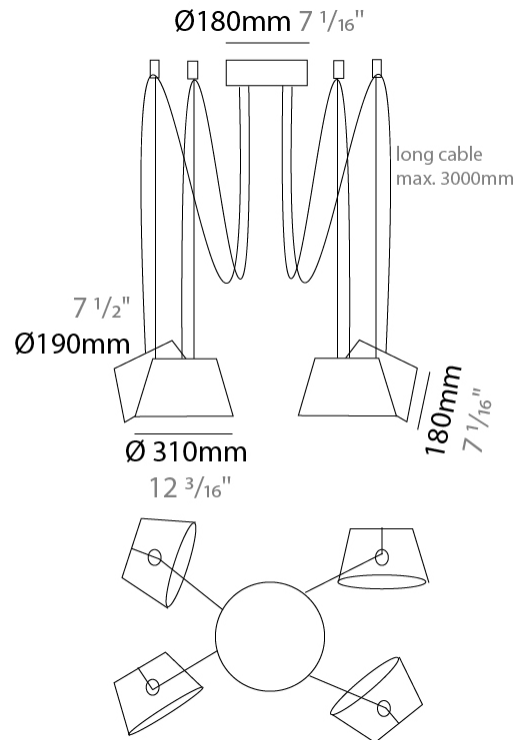

SENTO SUSPENSION

D111042-

base number _____
Finish _____
Options _____

1. To build a product code in our configurator select the specify button on the base model # product page
2. To build a manual product code on this datasheet choose from the options listed below in blue font and add the suffix to the base model #

GENERAL

Series: Sento _____
Brand: Ole _____
Division: Design _____
Mounting Type: Suspension _____
Mounting Location: Ceiling _____
Subcategory: Pendant _____

PHYSICAL

Shape: Bell _____
Diameter (mm): 310 _____
Diameter (in): 12 ³/₁₆ _____
Height (mm): 180 _____
Height (in): 7 ¹/₁₆ _____
Max. Overall Height (mm): 3180 _____
Max. Overall Height (in): 125 ³/₁₆ _____
Light Distribution: Direct _____
Weight (kg): 2.9 _____
Weight (lbs): 6.4 _____
Diffuser: Arylic - Satin _____
Fixture Finish: [WHI / MBK / MWH](#) _____
Fixture Material: Metal _____
Cable Details: 3000mm Cable _____

ELECTRICAL

Number of Lamps: 4 _____
Lamp Type: LED Retrofit _____
Bulb Included: Bulb Not Included _____
Max. Wattage Per Lamp (W): 7 _____
Lamp Base: E26 _____
Input Voltage (V): 120 _____

LED

OPTICAL

Adjustability: Tilting _____

RATINGS AND CERTIFICATIONS

Certified By: Certified for North American Standards _____
IP rating: IP20 _____