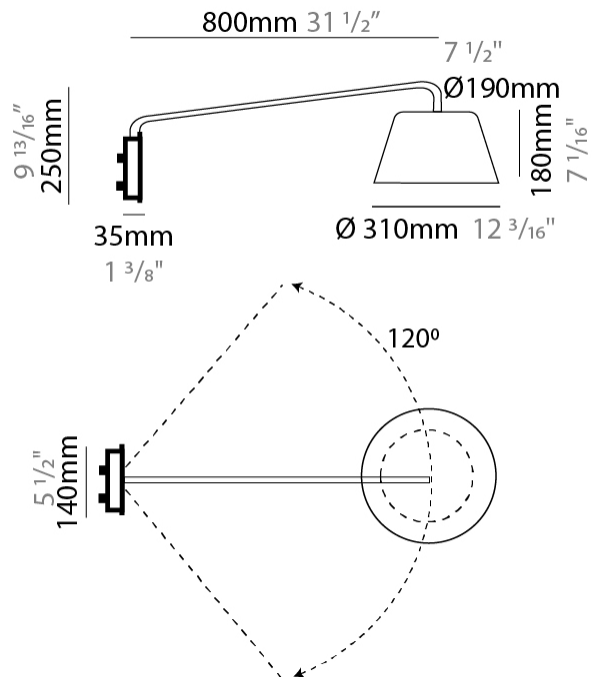

SENTO SURFACE

D113008- _____ - _____
base number   Finish   Finish
                          (Diamond)   (Triangle)

1. To build a product code in our configurator select the specify button on the base model # product page
2. To build a manual product code on this datasheet choose from the options listed below in blue font and add the suffix to the base model #

GENERAL

Series: Sento _____
Brand: Ole _____
Division: Design _____
Mounting Type: Surface _____
Mounting Location: Wall _____
Subcategory: Task _____

PHYSICAL

Shape: Bell _____
Diameter (mm): 310 _____
Diameter (in): 12 ³/₁₆ _____
Width (mm): 310 _____
Width (in): 12 ³/₁₆ _____
Height (mm): 250 _____
Depth (mm): 800 _____
Height (in): 9 ¹³/₁₆ _____
Depth (in): 31 ¹/₂ _____
Extension (mm): 655 _____
Extension (in): 25 ³/₄ _____
Light Distribution: Direct _____
Weight (kg): 1.7 _____
Weight (lbs): 3.7 _____
Diffuser:rylic - Satin _____
Fixture Finish: WHI / MBK / BEI / MSA / OGR / MWH _____
Holder Finish: WHI / MBK _____
Fixture Material: Metal _____
Cable Details: 3000mm Cable _____

ELECTRICAL

Number of Lamps: 1 _____
Lamp Type: LED Retrofit _____
Lamp Shape: A19 _____
Bulb Included: Bulb Not Included _____
Max. Wattage Per Lamp (W): 7 _____
Lamp Base: E26 _____
Input Voltage (V): 120 _____
Upon Request: 277Vac / GU24 _____

LED

OPTICAL

Adjustability: Rotating _____

RATINGS AND CERTIFICATIONS

Certified By: Certified for North American Standards _____
IP rating: IP20 _____