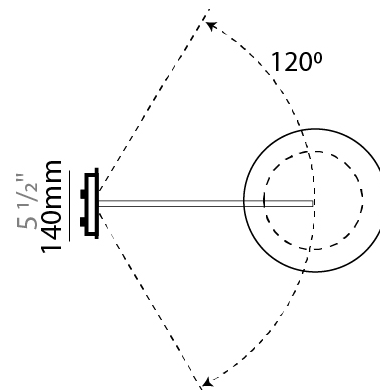

PROJECT	_____
TYPE	_____
SPECIFIER	_____
QUANTITY	_____
DATE	_____

SENTO SURFACE

D113014- -

base number   Finish (Diamond)   Finish (Triangle)

1. To build a product code in our configurator select the specify button on the base model # product page
2. To build a manual product code on this datasheet choose from the options listed below in blue font and add the suffix to the base model #

GENERAL

Series: Sento
Brand: Ole
Division: Design
Mounting Type: Surface
Mounting Location: Wall
Subcategory: Task

PHYSICAL

Shape: Bell
Diameter (mm): 310
Diameter (in): 12 ³/₁₆"
Width (mm): 310
Width (in): 12 ³/₁₆"
Height (mm): 250
Depth (mm): 500
Height (in): 9 ¹³/₁₆"
Depth (in): 19 ¹¹/₁₆"
Extension (mm): 655
Extension (in): 25 ³/₄"
Light Distribution: Direct
Weight (kg): 1.5
Weight (lbs): 3.3
Diffuser:rylic - Satin
Fixture Finish: WHI / MBK / BEI / MSA / OGR / MWH
Holder Finish: WHI / MBK
Fixture Material: Metal

ELECTRICAL

Number of Lamps: 1
Lamp Type: LED Retrofit
Lamp Shape: A19
Bulb Included: Bulb Not Included
Max. Wattage Per Lamp (W): 7
Lamp Base: E26
Input Voltage (V): 120
Upon Request: 277Vac / GU24

LED

OPTICAL

Adjustability: Rotating

RATINGS AND CERTIFICATIONS

Certified By: Certified for North American Standards
IP rating: IP20