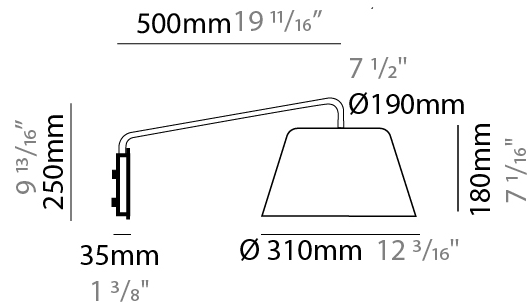

PROJECT	_____
TYPE	_____
SPECIFIER	_____
QUANTITY	_____
DATE	_____

SENTO SURFACE

D113014- -

base number   Finish (Diamond)   Finish (Triangle)

1. To build a product code in our configurator select the specify button on the base model # product page
2. To build a manual product code on this datasheet choose from the options listed below in blue font and add the suffix to the base model #

GENERAL

Series: Sento
Brand: Ole
Division: Design
Mounting Type: Surface
Mounting Location: Wall
Subcategory: Task

PHYSICAL

Shape: Bell
Diameter (mm): 310
Diameter (in): 12 ³/₁₆"
Width (mm): 310
Width (in): 12 ³/₁₆"
Height (mm): 250
Depth (mm): 500
Height (in): 9 ¹³/₁₆"
Depth (in): 19 ¹¹/₁₆"
Extension (mm): 655
Extension (in): 25 ³/₄"
Light Distribution: Direct
Weight (kg): 1.5
Weight (lbs): 3.3
Diffuser:rylic - Satin
Fixture Finish: WHI / MBK / BEI / MSA / OGR / MWH
Holder Finish: WHI / MBK
Fixture Material: Metal

ELECTRICAL

Number of Lamps: 1
Lamp Type: LED Retrofit
Lamp Shape: A19
Bulb Included: Bulb Not Included
Max. Wattage Per Lamp (W): 7
Lamp Base: E26
Input Voltage (V): 120
Upon Request: 277Vac / GU24

LED

OPTICAL

Adjustability: Rotating

RATINGS AND CERTIFICATIONS

Certified By: Certified for North American Standards
IP rating: IP20