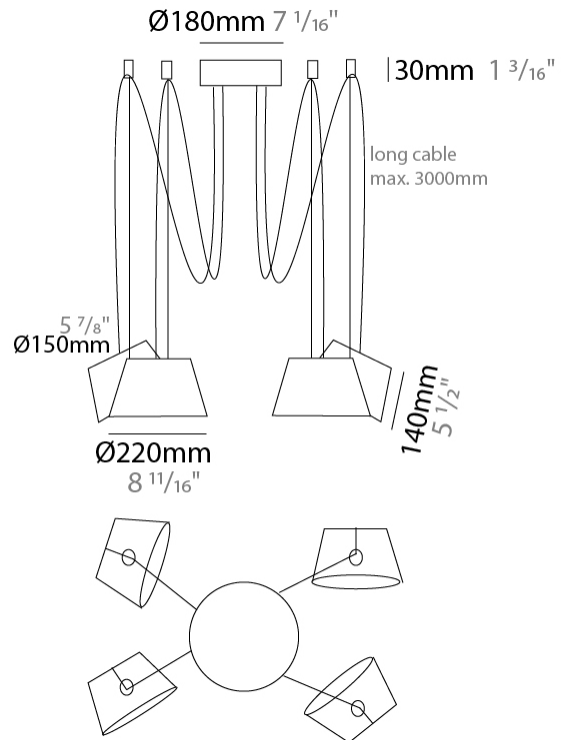

SENTO SUSPENSION

D111033-

base number   Finish
Options

1. To build a product code in our configurator select the specify button on the base model # product page
2. To build a manual product code on this datasheet choose from the options listed below in blue font and add the suffix to the base model #

GENERAL

Series: Sento _____
Brand: Ole _____
Division: Design _____
Mounting Type: Suspension _____
Mounting Location: Ceiling _____
Subcategory: Pendant _____

PHYSICAL

Shape: Bell _____
Diameter (mm): 220 _____
Diameter (in): 8 ¹¹/₁₆ _____
Height (mm): 140 _____
Height (in): 5 ¹/₂ _____
Max. Overall Height (mm): 3140 _____
Max. Overall Height (in): 123 ⁵/₈ _____
Light Distribution: Direct _____
Weight (kg): 3 _____
Weight (lbs): 6.6 _____
Diffuser: Arylic - Satin _____
Fixture Finish: [WHi / MBK / MWH](#) _____
Fixture Material: Metal _____
Cable Details: 3000mm Cable _____

ELECTRICAL

Number of Lamps: 4 _____
Lamp Type: LED Retrofit _____
Lamp Shape: MR16 _____
Bulb Included: Bulb Not Included _____
Max. Wattage Per Lamp (W): 7 _____
Lamp Base: GU10 _____
Input Voltage (V): 120 _____

LED

OPTICAL

Adjustability: Tilting _____

RATINGS AND CERTIFICATIONS

Certified By: Certified for North American Standards _____
IP rating: IP20 _____