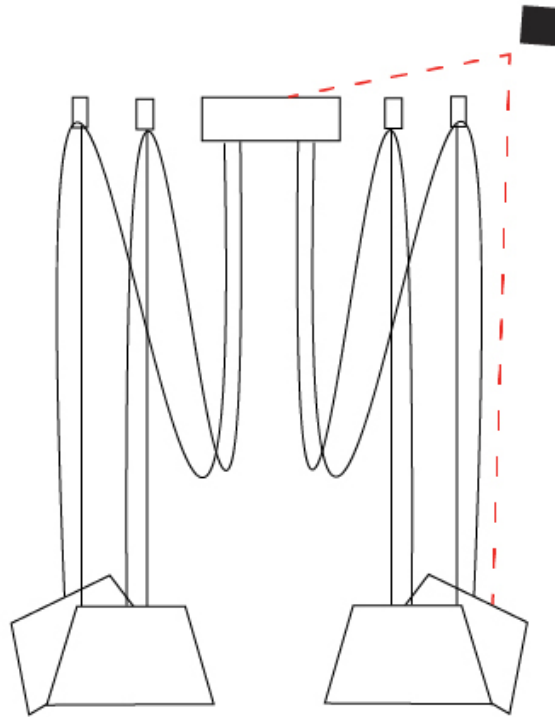

D111042-

PROJECT _____

TYPE _____

SPECIFIER _____

QUANTITY _____

DATE _____

D