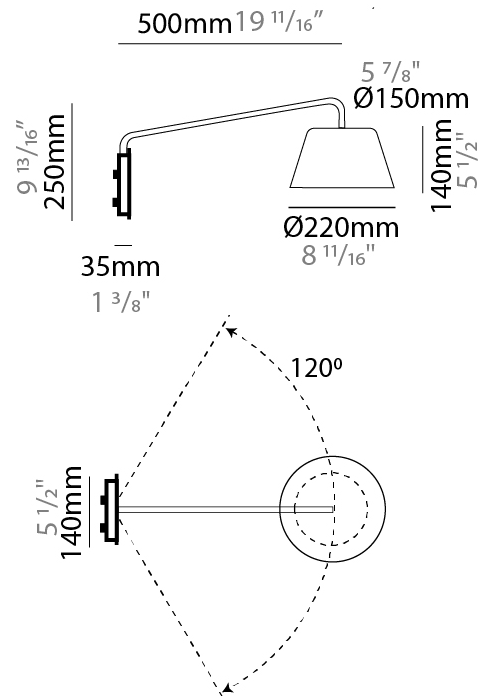

SENTO SURFACE

D113009- -

base number   Finish   Finish
(Diamond)   (Triangle)

1. To build a product code in our configurator select the specify button on the base model # product page
2. To build a manual product code on this datasheet choose from the options listed below in blue font and add the suffix to the base model #

GENERAL

Series: Sento
Brand: Ole
Division: Design
Mounting Type: Surface
Mounting Location: Wall
Subcategory: Task

PHYSICAL

Shape: Bell
Diameter (mm): 220
Diameter (in): 8 ¹¹/₁₆
Width (mm): 220
Width (in): 8 ¹¹/₁₆
Height (mm): 250
Depth (mm): 500
Height (in): 9 ¹³/₁₆
Depth (in): 19 ¹¹/₁₆
Extension (mm): 610
Extension (in): 24
Light Distribution: Direct
Weight (kg): 1.4
Weight (lbs): 3.1
Diffuser:rylic - Satin
Fixture Finish: WHI / MBK / BEI / MSA / OGR / MWH
Holder Finish: WHI / MBK
Fixture Material: Metal
Cable Details: 3000mm Cable

ELECTRICAL

Number of Lamps: 1
Lamp Type: LED Retrofit
Lamp Shape: MR16
Bulb Included: Bulb Not Included
Max. Wattage Per Lamp (W): 7
Lamp Base: GU10
Input Voltage (V): 120

LED

OPTICAL

Adjustability: Rotating

RATINGS AND CERTIFICATIONS

Certified By: Certified for North American Standards
IP rating: IP20

PROJECT	_____
TYPE	_____
SPECIFIER	_____
QUANTITY	_____
DATE	_____