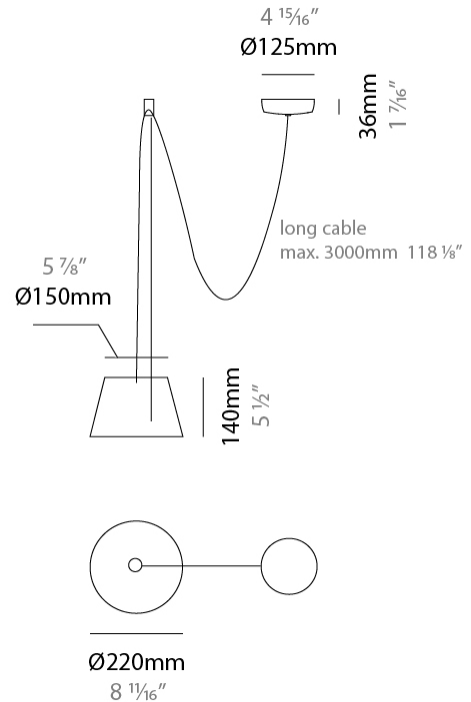

PROJECT	_____
TYPE	_____
SPECIFIER	_____
QUANTITY	_____
DATE	_____

SENTO SUSPENSION

D111029-

base number Finish
Options

1. To build a product code in our configurator select the specify button on the base model # product page
2. To build a manual product code on this datasheet choose from the options listed below in blue font and add the suffix to the base model #

GENERAL

Series: Sento
Brand: Ole
Division: Design
Mounting Type: Suspension
Mounting Location: Ceiling
Subcategory: Pendant

PHYSICAL

Shape: Bell
Diameter (mm): 220
Diameter (in): 8 11/16
Height (mm): 140
Height (in): 5 1/2
Max. Overall Height (mm): 3140
Max. Overall Height (in): 123 5/8
Light Distribution: Direct
Weight (kg): 1.2
Weight (lbs): 2.6
Diffuser:rylic - Satin
[Fixture Finish: WHi / MBK / MWH](#)
Fixture Material: Metal
Cable Details: 2000mm Cable

ELECTRICAL

Number of Lamps: 1
Lamp Type: LED Retrofit
Lamp Shape: MR16
Bulb Included: Bulb Not Included
Max. Wattage Per Lamp (W): 7
Lamp Base: GU10
Input Voltage (V): 120

LED

OPTICAL

Adjustability: Tilting

RATINGS AND CERTIFICATIONS

Certified By: Certified for North American Standards
IP rating: IP20