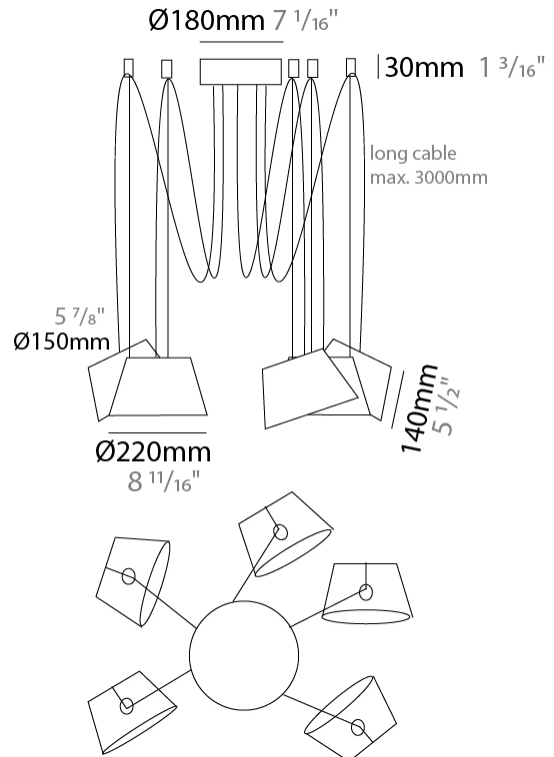

PROJECT	_____
TYPE	_____
SPECIFIER	_____
QUANTITY	_____
DATE	_____

SENTO SUSPENSION

D111034-

base number Finish
Options

1. To build a product code in our configurator select the specify button on the base model # product page
2. To build a manual product code on this datasheet choose from the options listed below in blue font and add the suffix to the base model #

GENERAL

Series: Sento
Brand: Ole
Division: Design
Mounting Type: Suspension
Mounting Location: Ceiling
Subcategory: Pendant

PHYSICAL

Shape: Bell
Diameter (mm): 220
Diameter (in): 8 11/16
Height (mm): 140
Height (in): 5 1/2
Max. Overall Height (mm): 3140
Max. Overall Height (in): 123 5/8
Light Distribution: Direct
Weight (kg): 3.6
Weight (lbs): 7.9
Diffuser:rylic - Satin
Fixture Finish: [WHi / MBK / MWH](#)
Fixture Material: Metal
Cable Details: 3000mm Cable

ELECTRICAL

Number of Lamps: 5
Lamp Type: LED Retrofit
Lamp Shape: MR16
Bulb Included: Bulb Not Included
Max. Wattage Per Lamp (W): 7
Lamp Base: GU10
Input Voltage (V): 120

LED

OPTICAL

Adjustability: Tilting

RATINGS AND CERTIFICATIONS

Certified By: Certified for North American Standards
IP rating: IP20