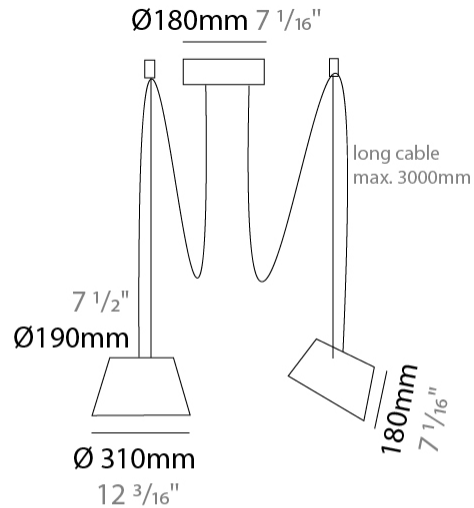

SENTO SUSPENSION

D111040-

base number Finish
Options

1. To build a product code in our configurator select the specify button on the base model # product page
2. To build a manual product code on this datasheet choose from the options listed below in blue font and add the suffix to the base model #

GENERAL

Series: Sento
Brand: Ole
Division: Design
Mounting Type: Suspension
Mounting Location: Ceiling
Subcategory: Pendant

PHYSICAL

Shape: Bell
Diameter (mm): 310
Diameter (in): 12 ³/₁₆"
Height (mm): 180
Height (in): 7 ¹/₁₆"
Max. Overall Height (mm): 3180
Max. Overall Height (in): 125 ³/₁₆"
Light Distribution: Direct
Weight (kg): 1.8
Weight (lbs): 4
Diffuser:rylic - Satin
Fixture Finish: [WHI / MBK / MWH](#)
Fixture Material: Metal
Cable Details: 3000mm Cable

ELECTRICAL

Number of Lamps: 2
Lamp Type: LED Retrofit
Lamp Shape: A19
Bulb Included: Bulb Not Included
Max. Wattage Per Lamp (W): 7
Lamp Base: E26
Input Voltage (V): 120
Upon Request: 277Vac / GU24

LED

OPTICAL

Adjustability: Tilting

RATINGS AND CERTIFICATIONS

Certified By: Certified for North American Standards
IP rating: IP20

PROJECT
TYPE
SPECIFIER
QUANTITY
DATE