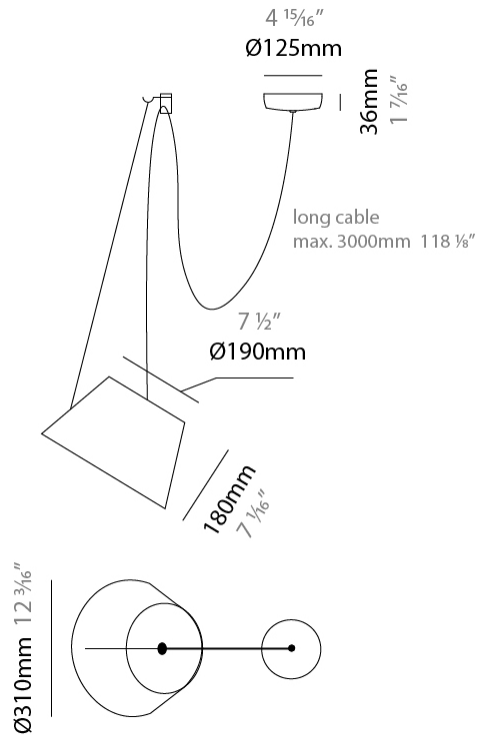

SENTO SUSPENSION

D111038-

base number Finish
Options

1. To build a product code in our configurator select the specify button on the base model # product page
2. To build a manual product code on this datasheet choose from the options listed below in blue font and add the suffix to the base model #

GENERAL

Series: Sento
Brand: Ole
Division: Design
Mounting Type: Suspension
Mounting Location: Ceiling
Subcategory: Pendant

PHYSICAL

Shape: Bell
Diameter (mm): 310
Diameter (in): 12 ³/₁₆
Height (mm): 180
Height (in): 7 ¹/₁₆
Max. Overall Height (mm): 3180
Max. Overall Height (in): 125 ³/₁₆
Light Distribution: Direct
Weight (kg): 1.3
Weight (lbs): 2.9
Diffuser:rylic - Satin
Fixture Finish: [WHI / MBK / MWH](#)
Fixture Material: Metal
Cable Details: 2000mm Cable

ELECTRICAL

Number of Lamps: 1
Lamp Type: LED Retrofit
Lamp Shape: A19
Bulb Included: Bulb Not Included
Max. Wattage Per Lamp (W): 7
Lamp Base: E26
Input Voltage (V): 120
Upon Request: 277Vac / GU24

LED

OPTICAL

Adjustability: Tilting

RATINGS AND CERTIFICATIONS

Certified By: Certified for North American Standards
IP rating: IP20

PROJECT
TYPE
SPECIFIER
QUANTITY
DATE