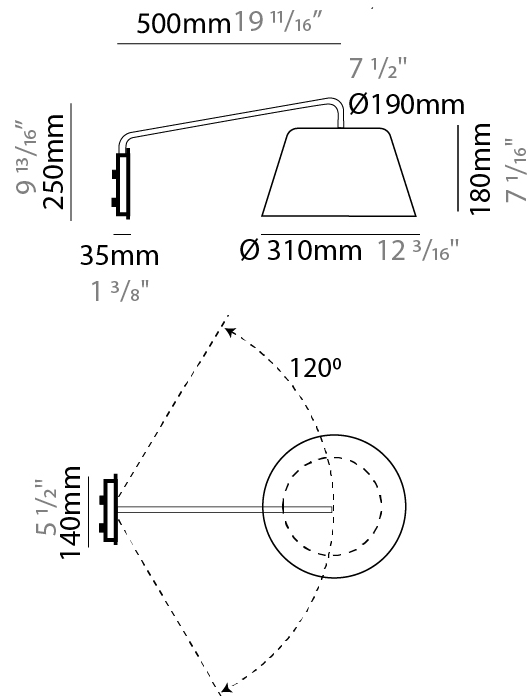

PROJECT	_____
TYPE	_____
SPECIFIER	_____
QUANTITY	_____
DATE	_____

SENTO SURFACE

D113014- _____ - _____

base number   Finish (Diamond)   Finish (Triangle)

1. To build a product code in our configurator select the specify button on the base model # product page
2. To build a manual product code on this datasheet choose from the options listed below in blue font and add the suffix to the base model #

GENERAL

Series: Sento
Brand: Ole
Division: Design
Mounting Type: Surface
Mounting Location: Wall
Subcategory: Task

PHYSICAL

Shape: Bell
Diameter (mm): 310
Diameter (in): 12 ³/₁₆"
Width (mm): 310
Width (in): 12 ³/₁₆"
Height (mm): 250
Depth (mm): 500
Height (in): 9 ¹³/₁₆"
Depth (in): 19 ¹¹/₁₆"
Extension (mm): 655
Extension (in): 25 ³/₄"
Light Distribution: Direct
Weight (kg): 1.5
Weight (lbs): 3.3
Diffuser:rylic - Satin
Fixture Finish: WHI / MBK / BEI / MSA / OGR / MWH
Holder Finish: WHI / MBK
Fixture Material: Metal

ELECTRICAL

Number of Lamps: 1
Lamp Type: LED Retrofit
Lamp Shape: A19
Bulb Included: Bulb Not Included
Max. Wattage Per Lamp (W): 7
Lamp Base: E26
Input Voltage (V): 120
Upon Request: 277Vac / GU24

LED

OPTICAL

Adjustability: Rotating

RATINGS AND CERTIFICATIONS

Certified By: Certified for North American Standards
IP rating: IP20