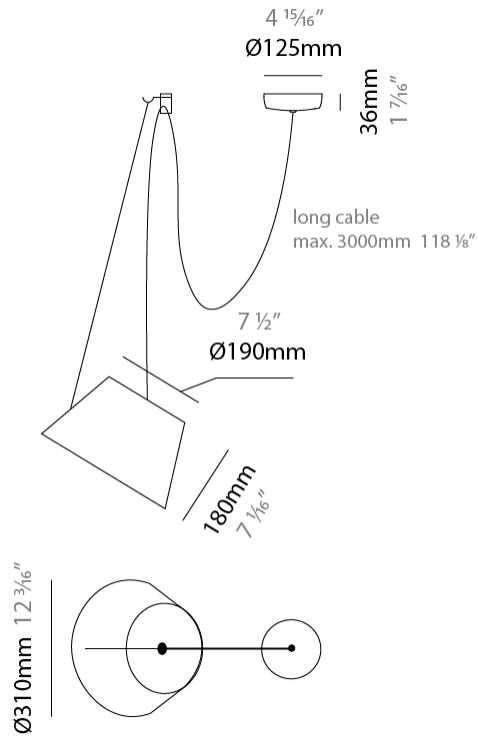

PROJECT	_____
TYPE	_____
SPECIFIER	_____
QUANTITY	_____
DATE	_____

SENTO SUSPENSION

D111038-

base number   Finish
Options

1. To build a product code in our configurator select the specify button on the base model # product page
2. To build a manual product code on this datasheet choose from the options listed below in blue font and add the suffix to the base model #

GENERAL

Series: Sento _____
Brand: Ole _____
Division: Design _____
Mounting Type: Suspension _____
Mounting Location: Ceiling _____
Subcategory: Pendant _____

PHYSICAL

Shape: Bell _____
Diameter (mm): 310 _____
Diameter (in): 12 ³/₁₆ _____
Height (mm): 180 _____
Height (in): 7 ¹/₁₆ _____
Max. Overall Height (mm): 3180 _____
Max. Overall Height (in): 125 ³/₁₆ _____
Light Distribution: Direct _____
Weight (kg): 1.3 _____
Weight (lbs): 2.9 _____
Diffuser:rylic - Satin _____
[Fixture Finish: WHi / MBK / MWH](#) _____
Fixture Material: Metal _____
Cable Details: 2000mm Cable _____

ELECTRICAL

Number of Lamps: 1 _____
Lamp Type: LED Retrofit _____
Lamp Shape: A19 _____
Bulb Included: Bulb Not Included _____
Max. Wattage Per Lamp (W): 7 _____
Lamp Base: E26 _____
Input Voltage (V): 120 _____
Upon Request: 277Vac / GU24 _____

LED

OPTICAL

Adjustability: Tilting _____

RATINGS AND CERTIFICATIONS

Certified By: Certified for North American Standards _____
IP rating: IP20 _____