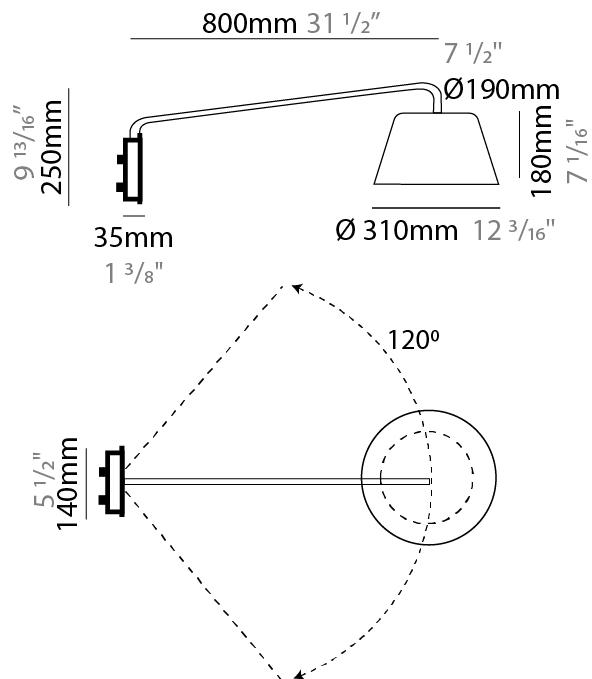

PROJECT	_____
TYPE	_____
SPECIFIER	_____
QUANTITY	_____
DATE	_____

SENTO SURFACE

D113008- -

base number   Finish (Diamond)   Finish (Triangle)

1. To build a product code in our configurator select the specify button on the base model # product page
2. To build a manual product code on this datasheet choose from the options listed below in blue font and add the suffix to the base model #

GENERAL

Series: Sento
Brand: Ole
Division: Design
Mounting Type: Surface
Mounting Location: Wall
Subcategory: Task

PHYSICAL

Shape: Bell
Diameter (mm): 310
Diameter (in): 12 3/16
Width (mm): 310
Width (in): 12 3/16
Height (mm): 250
Depth (mm): 800
Height (in): 9 13/16
Depth (in): 31 1/2
Extension (mm): 655
Extension (in): 25 3/4
Light Distribution: Direct
Weight (kg): 1.7
Weight (lbs): 3.7
Diffuser:rylic - Satin
Fixture Finish: WHI / MBK / BEI / MSA / OGR / MWH
Holder Finish: WHI / MBK
Fixture Material: Metal
Cable Details: 3000mm Cable

ELECTRICAL

Number of Lamps: 1
Lamp Type: LED Retrofit
Lamp Shape: A19
Bulb Included: Bulb Not Included
Max. Wattage Per Lamp (W): 7
Lamp Base: E26
Input Voltage (V): 120
Upon Request: 277Vac / GU24

LED

OPTICAL

Adjustability: Rotating

RATINGS AND CERTIFICATIONS

Certified By: Certified for North American Standards
IP rating: IP20