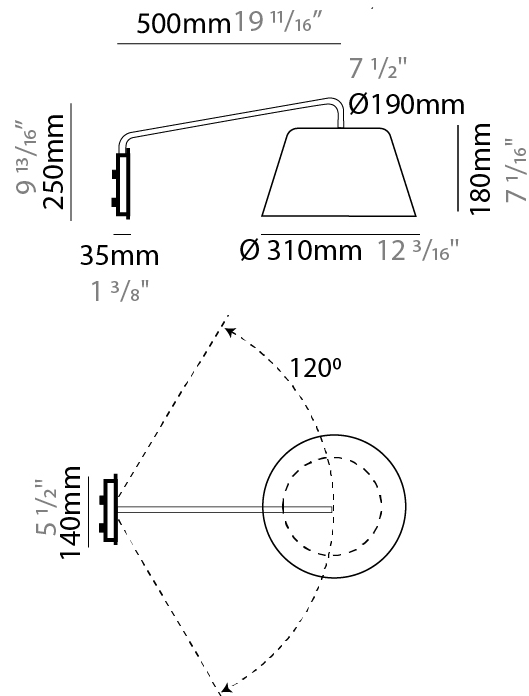

PROJECT	_____
TYPE	_____
SPECIFIER	_____
QUANTITY	_____
DATE	_____

SENTO SURFACE

D113014- _____ - _____

base number   Finish (Diamond)   Finish (Triangle)

1. To build a product code in our configurator select the specify button on the base model # product page
2. To build a manual product code on this datasheet choose from the options listed below in blue font and add the suffix to the base model #

GENERAL

Series: Sento
Brand: Ole
Division: Design
Mounting Type: Surface
Mounting Location: Wall
Subcategory: Task

PHYSICAL

Shape: Bell
Diameter (mm): 310
Diameter (in): 12 ³/₁₆"
Width (mm): 310
Width (in): 12 ³/₁₆"
Height (mm): 250
Depth (mm): 500
Height (in): 9 ¹³/₁₆"
Depth (in): 19 ¹¹/₁₆"
Extension (mm): 655
Extension (in): 25 ³/₄"
Light Distribution: Direct
Weight (kg): 1.5
Weight (lbs): 3.3
Diffuser:rylic - Satin
Fixture Finish: WHI / MBK / BEI / MSA / OGR / MWH
Holder Finish: WHI / MBK
Fixture Material: Metal

ELECTRICAL

Number of Lamps: 1
Lamp Type: LED Retrofit
Lamp Shape: A19
Bulb Included: Bulb Not Included
Max. Wattage Per Lamp (W): 7
Lamp Base: E26
Input Voltage (V): 120
Upon Request: 277Vac / GU24

LED

OPTICAL

Adjustability: Rotating

RATINGS AND CERTIFICATIONS

Certified By: Certified for North American Standards
IP rating: IP20