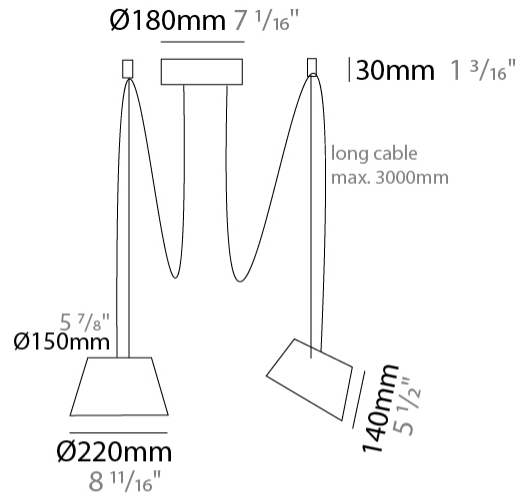

PROJECT _____
TYPE _____
SPECIFIER _____
QUANTITY _____
DATE _____

SENTO SUSPENSION

D111031-

base number _____
Finish _____
Options _____

1. To build a product code in our configurator select the specify button on the base model # product page
2. To build a manual product code on this datasheet choose from the options listed below in blue font and add the suffix to the base model #

GENERAL

Series: Sento _____
Brand: Ole _____
Division: Design _____
Mounting Type: Suspension _____
Mounting Location: Ceiling _____
Subcategory: Pendant _____

PHYSICAL

Shape: Bell _____
Diameter (mm): 220 _____
Diameter (in): 8 ¹¹/₁₆ _____
Height (mm): 140 _____
Height (in): 5 ¹/₂ _____
Max. Overall Height (mm): 3140 _____
Max. Overall Height (in): 123 ⁵/₈ _____
Light Distribution: Direct _____
Weight (kg): 1.8 _____
Weight (lbs): 3.6 _____
Diffuser:rylic - Satin _____
Fixture Finish: [WHi / MBK / MWH](#) _____
Fixture Material: Metal _____
Cable Details: 3000mm Cable _____

ELECTRICAL

Number of Lamps: 2 _____
Lamp Type: LED Retrofit _____
Lamp Shape: MR16 _____
Bulb Included: Bulb Not Included _____
Max. Wattage Per Lamp (W): 7 _____
Lamp Base: GU10 _____
Input Voltage (V): 120 _____

LED

OPTICAL

Adjustability: Tilting _____

RATINGS AND CERTIFICATIONS

Certified By: Certified for North American Standards _____
IP rating: IP20 _____