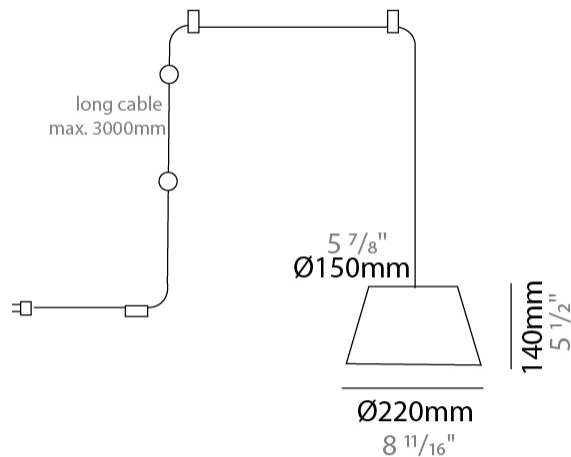

PROJECT	_____
TYPE	_____
SPECIFIER	_____
QUANTITY	_____
DATE	_____

SENTO SUSPENSION

D111030-

base number   Finish
(Triangle)

1. To build a product code in our configurator select the specify button on the base model # product page
2. To build a manual product code on this datasheet choose from the options listed below in blue font and add the suffix to the base model #

GENERAL

Series: Sento _____
Brand: Ole _____
Division: Design _____
Mounting Type: Suspension _____
Mounting Location: Ceiling _____
Subcategory: Pendant _____

PHYSICAL

Shape: Bell _____
Diameter (mm): 220 _____
Diameter (in): 8 11/16 _____
Height (mm): 140 _____
Height (in): 5 1/2 _____
Max. Overall Height (mm): 3140 _____
Max. Overall Height (in): 123 5/8 _____
Light Distribution: Direct _____
Weight (kg): 1.2 _____
Weight (lbs): 2.6 _____
Diffuser:rylic - Satin _____
[Fixture Finish: WHI / MBK / BEI / MSA / OGR / MWH](#) _____
Fixture Material: Metal _____
Cable Details: 3000mm Cable _____

ELECTRICAL

Number of Lamps: 1 _____
Lamp Type: LED Retrofit _____
Lamp Shape: MR16 _____
Bulb Included: Bulb Not Included _____
Max. Wattage Per Lamp (W): 7 _____
Lamp Base: GU10 _____
Input Voltage (V): 120 _____

LED

OPTICAL

Adjustability: Fixed _____

RATINGS AND CERTIFICATIONS

Certified By: Certified for North American Standards _____
IP rating: IP20 _____