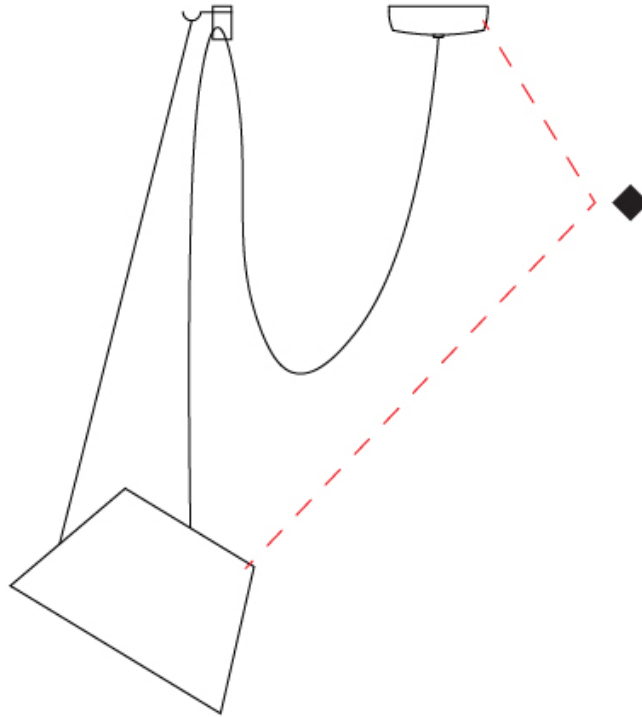

SENTO SUSPENSION

D111038-

PROJECT	_____
TYPE	_____
SPECIFIER	_____
QUANTITY	_____
DATE	_____

D