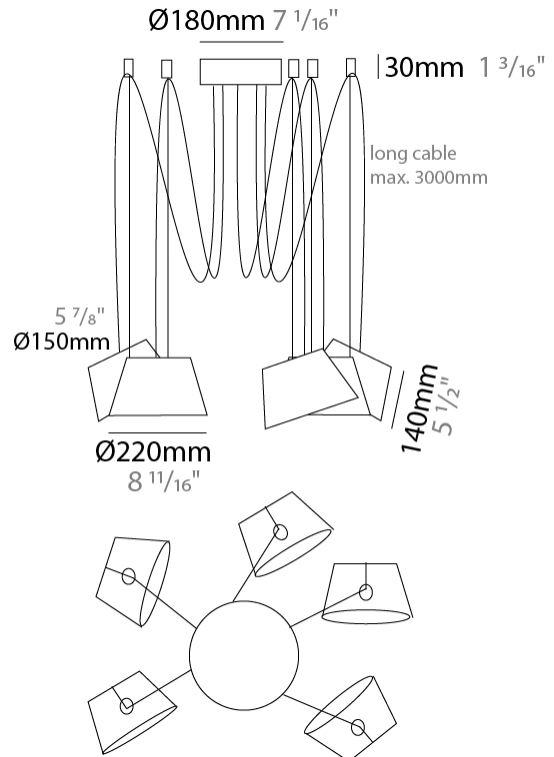

PROJECT _____
TYPE _____
SPECIFIER _____
QUANTITY _____
DATE _____

SENTO SUSPENSION

D111034-

base number   Finish
Options

1. To build a product code in our configurator select the specify button on the base model # product page
2. To build a manual product code on this datasheet choose from the options listed below in blue font and add the suffix to the base model #

GENERAL

Series: Sento
Brand: Ole
Division: Design
Mounting Type: Suspension
Mounting Location: Ceiling
Subcategory: Pendant

PHYSICAL

Shape: Bell
Diameter (mm): 220
Diameter (in): 8 11/16
Height (mm): 140
Height (in): 5 1/2
Max. Overall Height (mm): 3140
Max. Overall Height (in): 123 5/8
Light Distribution: Direct
Weight (kg): 3.6
Weight (lbs): 7.9
Diffuser: Arylic - Satin
Fixture Finish: WHi / MBK / MWH
Fixture Material: Metal
Cable Details: 3000mm Cable

ELECTRICAL

Number of Lamps: 5
Lamp Type: LED Retrofit
Lamp Shape: MR16
Bulb Included: Bulb Not Included
Max. Wattage Per Lamp (W): 7
Lamp Base: GU10
Input Voltage (V): 120

LED

OPTICAL

Adjustability: Tilting

RATINGS AND CERTIFICATIONS

Certified By: Certified for North American Standards
IP rating: IP20