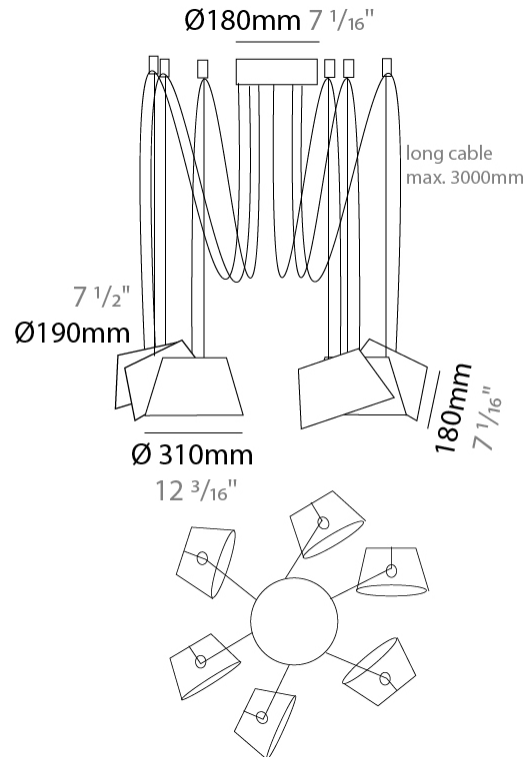

PROJECT _____
TYPE _____
SPECIFIER _____
QUANTITY _____
DATE _____

SENTO SUSPENSION

D111044-

base number   Finish
Options

1. To build a product code in our configurator select the specify button on the base model # product page
2. To build a manual product code on this datasheet choose from the options listed below in blue font and add the suffix to the base model #

GENERAL

Series: Sento
Brand: Ole
Division: Design
Mounting Type: Suspension
Mounting Location: Ceiling
Subcategory: Pendant

PHYSICAL

Shape: Bell
Diameter (mm): 310
Diameter (in): 12 3/16
Height (mm): 180
Height (in): 7 1/16
Max. Overall Height (mm): 3180
Max. Overall Height (in): 125 3/16
Light Distribution: Direct
Weight (kg): 4.5
Weight (lbs): 9.9
Diffuser: Arylic - Satin
Fixture Finish: WHi / MBK / MWH
Fixture Material: Metal
Cable Details: 3000mm Cable

ELECTRICAL

Number of Lamps: 6
Lamp Type: LED Retrofit
Lamp Shape: A19
Bulb Included: Bulb Not Included
Max. Wattage Per Lamp (W): 7
Lamp Base: E26
Input Voltage (V): 120
Upon Request: 277Vac / GU24

LED

OPTICAL

Adjustability: Tilting

RATINGS AND CERTIFICATIONS

Certified By: Certified for North American Standards
IP rating: IP20