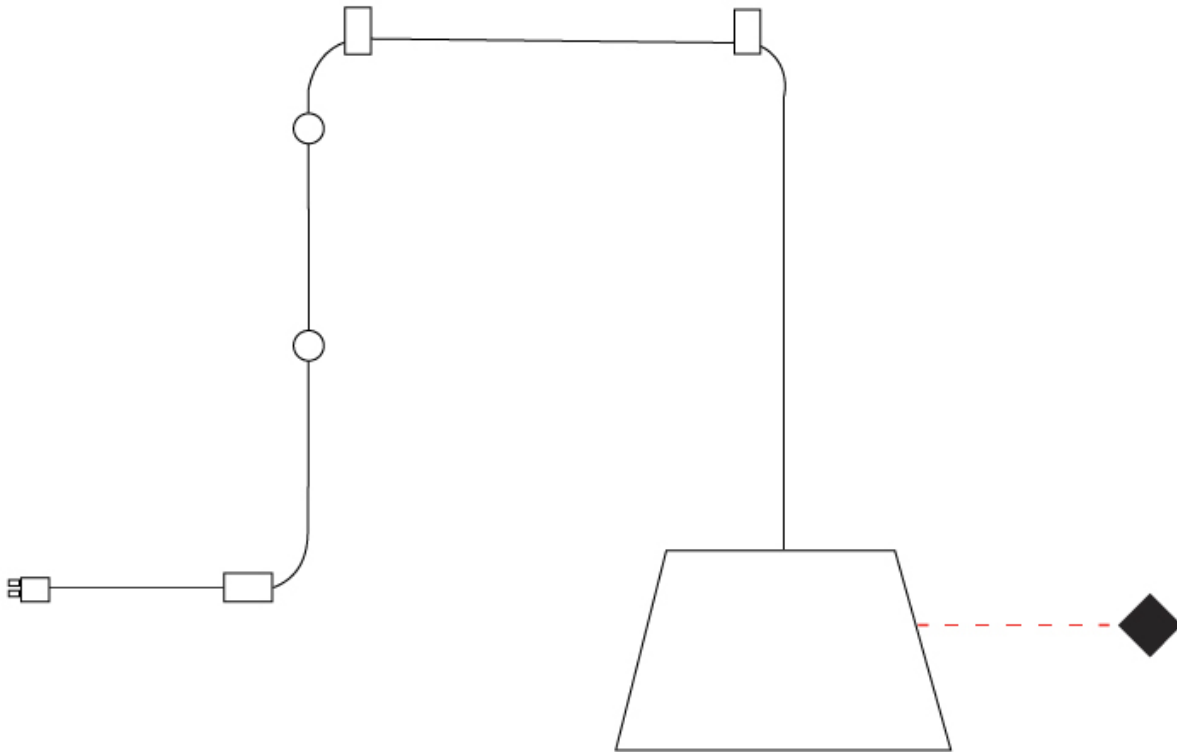

D111039-

PROJECT _____

TYPE _____

SPECIFIER _____

QUANTITY _____

DATE _____

D