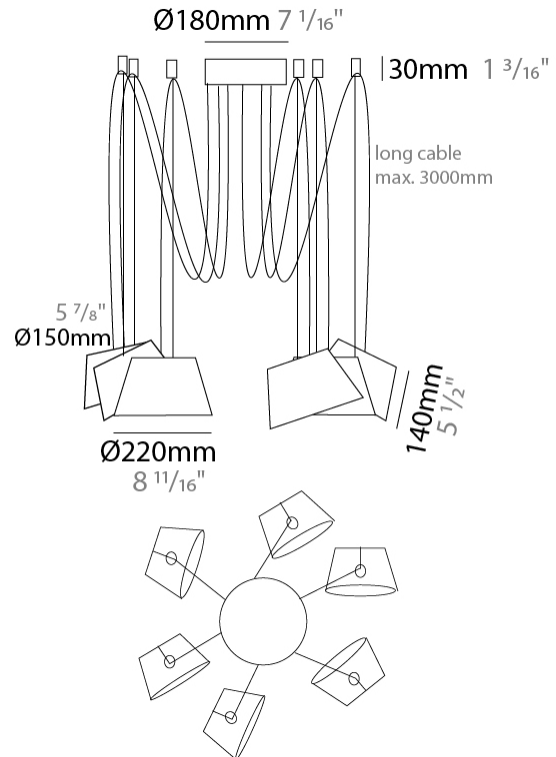

PROJECT	_____
TYPE	_____
SPECIFIER	_____
QUANTITY	_____
DATE	_____

SENTO SUSPENSION

D111035-

base number Finish
Options

1. To build a product code in our configurator select the specify button on the base model # product page
2. To build a manual product code on this datasheet choose from the options listed below in blue font and add the suffix to the base model #

GENERAL

Series: Sento
Brand: Ole
Division: Design
Mounting Type: Suspension
Mounting Location: Ceiling
Subcategory: Pendant

PHYSICAL

Shape: Bell
Diameter (mm): 220
Diameter (in): 8 11/16
Height (mm): 140
Height (in): 5 1/2
Max. Overall Height (mm): 3140
Max. Overall Height (in): 123 5/8
Light Distribution: Direct
Weight (kg): 4.5
Weight (lbs): 9.9
Diffuser:rylic - Satin
Fixture Finish: [WHI / MBK / MWH](#)
Fixture Material: Metal
Cable Details: 3000mm Cable

ELECTRICAL

Number of Lamps: 6
Lamp Type: LED Retrofit
Lamp Shape: MR16
Bulb Included: Bulb Not Included
Max. Wattage Per Lamp (W): 7
Lamp Base: GU10
Input Voltage (V): 120

LED

OPTICAL

Adjustability: Tilting

RATINGS AND CERTIFICATIONS

Certified By: Certified for North American Standards
IP rating: IP20