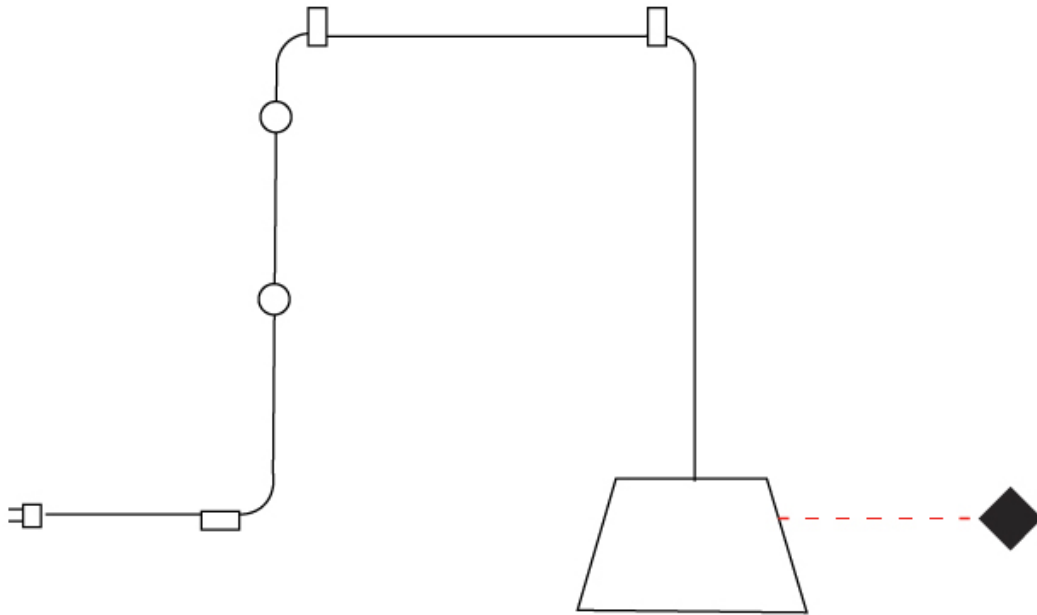

SENTO SUSPENSION

D111030-

PROJECT

TYPE

SPECIFIER

QUANTITY

DATE

D