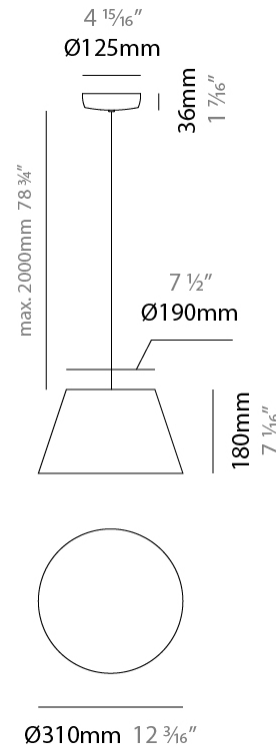

SENTO SUSPENSION

D111037-

base number   Finish
(Triangle)

1. To build a product code in our configurator select the specify button on the base model # product page
2. To build a manual product code on this datasheet choose from the options listed below in blue font and add the suffix to the base model #

GENERAL

Series: Sento
Brand: Ole
Division: Design
Mounting Type: Suspension
Mounting Location: Ceiling
Subcategory: Pendant

PHYSICAL

Shape: Bell
Diameter (mm): 310
Diameter (in): 12 3/16
Height (mm): 180
Height (in): 7 1/16
Max. Overall Height (mm): 2180
Max. Overall Height (in): 85 13/16
Light Distribution: Direct
Weight (kg): 1.3
Weight (lbs): 2.9
Diffuser: Arylic - Satin
Fixture Finish: WHI / MBK / BEI / MSA / OGR / MWH
Fixture Material: Metal
Cable Details: 2000mm Cable

ELECTRICAL

Number of Lamps: 1
Lamp Type: LED Retrofit
Lamp Shape: A19
Bulb Included: Bulb Not Included
Max. Wattage Per Lamp (W): 15
Lamp Base: E26
Input Voltage (V): 120
Upon Request: 277Vac / GU24

LED

OPTICAL

RATINGS AND CERTIFICATIONS

Certified By: Certified for North American Standards
IP rating: IP20

PROJECT	_____
TYPE	_____
SPECIFIER	_____
QUANTITY	_____
DATE	_____