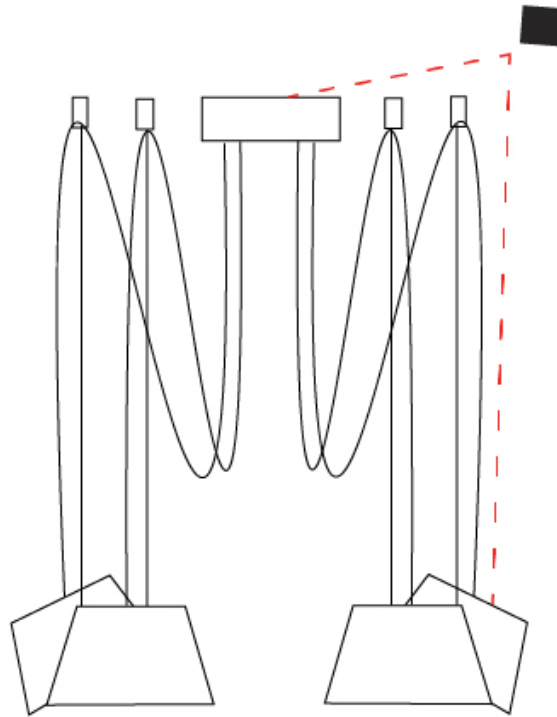

D111033-

PROJECT	_____
TYPE	_____
SPECIFIER	_____
QUANTITY	_____
DATE	_____

D