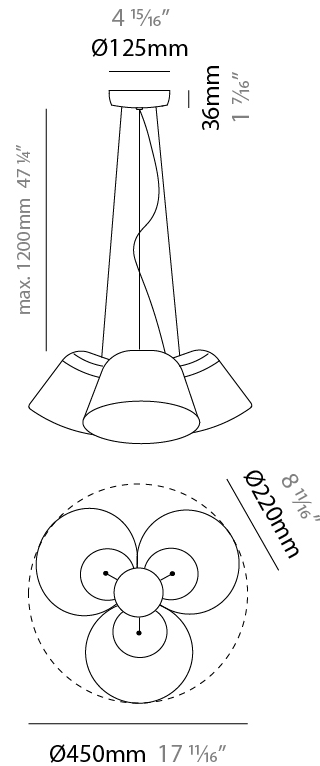

SENTO SUSPENSION

D111036-

base number   Finish (Diamond)   Finish (Triangle)

1. To build a product code in our configurator select the specify button on the base model # product page
2. To build a manual product code on this datasheet choose from the options listed below in blue font and add the suffix to the base model #

GENERAL

Series: Sento
Brand: Ole
Division: Design
Mounting Type: Suspension
Mounting Location: Ceiling
Subcategory: Pendant

PHYSICAL

Shape: Bell
Diameter (mm): 220
Diameter (in): 8 ¹¹/₁₆
Height (mm): 140
Height (in): 5 ¹/₂
Max. Overall Height (mm): 1340
Max. Overall Height (in): 52 ³/₄
Light Distribution: Direct
Weight (kg): 3.7
Weight (lbs): 8.1
Diffuser:rylic - Satin
Fixture Finish: WHI / MBK / BEI/ MSA / OGR / MWH
Holder Finish: WHI / MBK
Fixture Material: Metal
Cable Details: 3000mm Cable

ELECTRICAL

Number of Lamps: 3
Lamp Type: LED Retrofit
Lamp Shape: MR16
Bulb Included: Bulb Not Included
Max. Wattage Per Lamp (W): 7
Lamp Base: GU10
Input Voltage (V): 120

LED

OPTICAL

Adjustability: Tilting

RATINGS AND CERTIFICATIONS

Certified By: Certified for North American Standards
IP rating: IP20

PROJECT
TYPE
SPECIFIER
QUANTITY
DATE