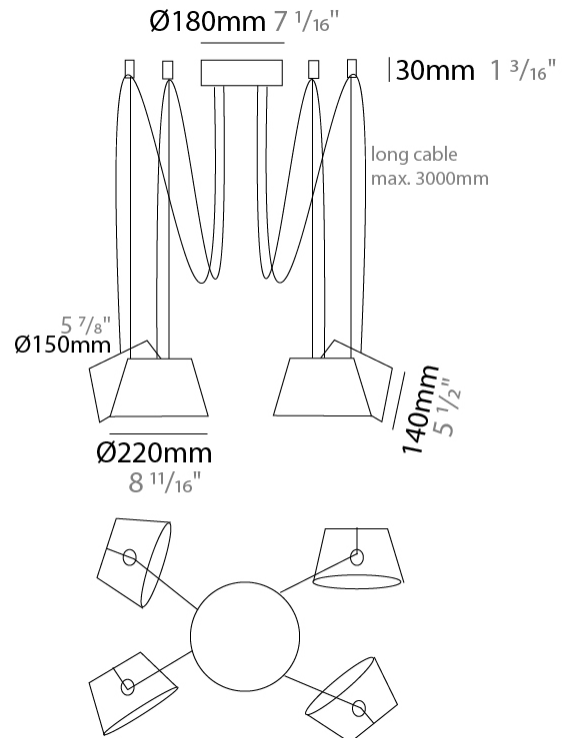

SENTO SUSPENSION

D111033-

base number _____
Finish _____
Options _____

1. To build a product code in our configurator select the specify button on the base model # product page
2. To build a manual product code on this datasheet choose from the options listed below in blue font and add the suffix to the base model #

GENERAL

Series: Sento _____
Brand: Ole _____
Division: Design _____
Mounting Type: Suspension _____
Mounting Location: Ceiling _____
Subcategory: Pendant _____

PHYSICAL

Shape: Bell _____
Diameter (mm): 220 _____
Diameter (in): 8 ¹¹/₁₆ _____
Height (mm): 140 _____
Height (in): 5 ¹/₂ _____
Max. Overall Height (mm): 3140 _____
Max. Overall Height (in): 123 ⁵/₈ _____
Light Distribution: Direct _____
Weight (kg): 3 _____
Weight (lbs): 6.6 _____
Diffuser:rylic - Satin _____
Fixture Finish: [WHi / MBK / MWH](#) _____
Fixture Material: Metal _____
Cable Details: 3000mm Cable _____

ELECTRICAL

Number of Lamps: 4 _____
Lamp Type: LED Retrofit _____
Lamp Shape: MR16 _____
Bulb Included: Bulb Not Included _____
Max. Wattage Per Lamp (W): 7 _____
Lamp Base: GU10 _____
Input Voltage (V): 120 _____

LED

OPTICAL

Adjustability: Tilting _____

RATINGS AND CERTIFICATIONS

Certified By: Certified for North American Standards _____
IP rating: IP20 _____