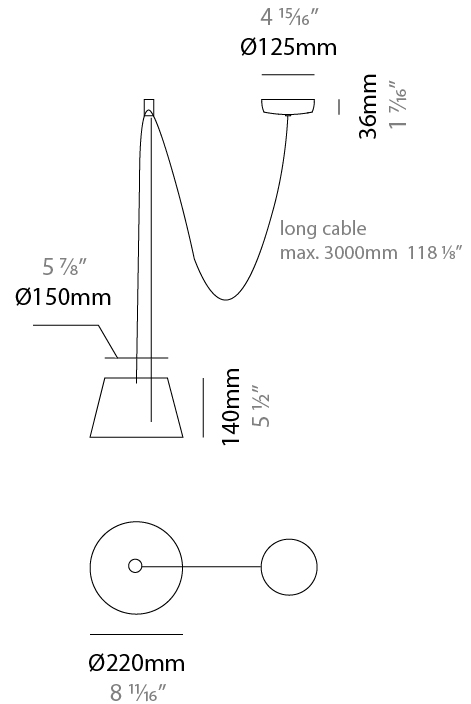

PROJECT	
TYPE	
SPECIFIER	
QUANTITY	
DATE	

SENTO SUSPENSION

D111029-

base number Finish
Options

1. To build a product code in our configurator select the specify button on the base model # product page
2. To build a manual product code on this datasheet choose from the options listed below in blue font and add the suffix to the base model #

GENERAL

Series: Sento
Brand: Ole
Division: Design
Mounting Type: Suspension
Mounting Location: Ceiling
Subcategory: Pendant

PHYSICAL

Shape: Bell
Diameter (mm): 220
Diameter (in): 8 ¹¹/₁₆
Height (mm): 140
Height (in): 5 ¹/₂
Max. Overall Height (mm): 3140
Max. Overall Height (in): 123 ⁵/₈
Light Distribution: Direct
Weight (kg): 1.2
Weight (lbs): 2.6
Diffuser:rylic - Satin
[Fixture Finish: WHi / MBK / MWH](#)
Fixture Material: Metal
Cable Details: 2000mm Cable

ELECTRICAL

Number of Lamps: 1
Lamp Type: LED Retrofit
Lamp Shape: MR16
Bulb Included: Bulb Not Included
Max. Wattage Per Lamp (W): 7
Lamp Base: GU10
Input Voltage (V): 120

LED

OPTICAL

Adjustability: Tilting

RATINGS AND CERTIFICATIONS

Certified By: Certified for North American Standards
IP rating: IP20