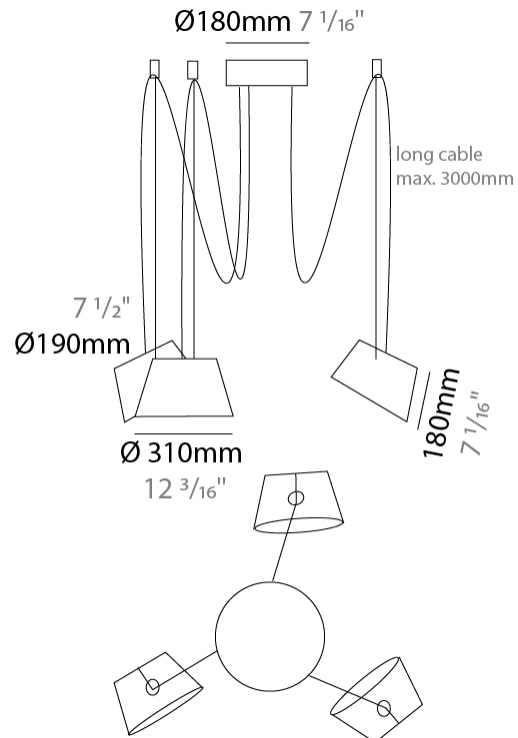

PROJECT _____
TYPE _____
SPECIFIER _____
QUANTITY _____
DATE _____

SENTO SUSPENSION

D111041-

base number   Finish
Options

1. To build a product code in our configurator select the specify button on the base model # product page
2. To build a manual product code on this datasheet choose from the options listed below in blue font and add the suffix to the base model #

GENERAL

Series: Sento
Brand: Ole
Division: Design
Mounting Type: Suspension
Mounting Location: Ceiling
Subcategory: Pendant

PHYSICAL

Shape: Bell
Diameter (mm): 310
Diameter (in): 12 3/16
Height (mm): 180
Height (in): 7 1/16
Max. Overall Height (mm): 3180
Max. Overall Height (in): 125 3/16
Light Distribution: Direct
Weight (kg): 2.3
Weight (lbs): 5.1
Diffuser: Arylic - Satin
Fixture Finish: WHi / MBK / MWH
Fixture Material: Metal
Cable Details: 3000mm Cable

ELECTRICAL

Number of Lamps: 3
Lamp Type: LED Retrofit
Lamp Shape: A19
Bulb Included: Bulb Not Included
Max. Wattage Per Lamp (W): 7
Lamp Base: E26
Input Voltage (V): 120
Upon Request: 277Vac / GU24

LED

OPTICAL

Adjustability: Tilting

RATINGS AND CERTIFICATIONS

Certified By: Certified for North American Standards
IP rating: IP20