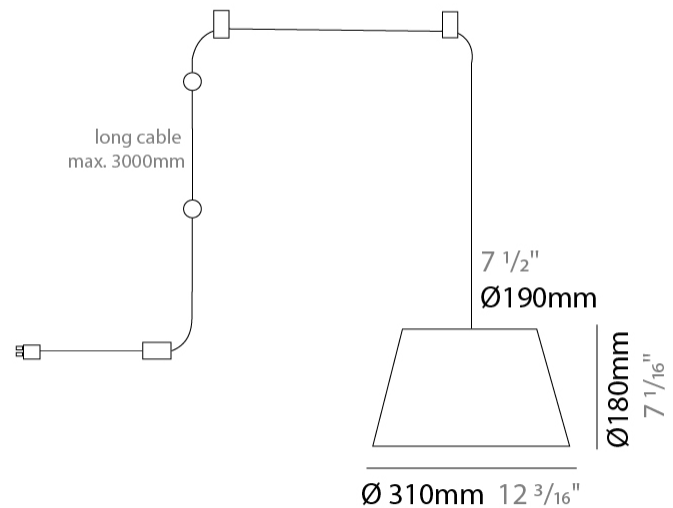

SENTO SUSPENSION

D111039-

base number Finish
(Triangle)

1. To build a product code in our configurator select the specify button on the base model # product page
2. To build a manual product code on this datasheet choose from the options listed below in blue font and add the suffix to the base model #

GENERAL

Series: Sento
Brand: Ole
Division: Design
Mounting Type: Suspension
Mounting Location: Ceiling
Subcategory: Pendant

PHYSICAL

Shape: Bell
Diameter (mm): 310
Diameter (in): 12 ³/₁₆"
Height (mm): 180
Height (in): 7 ¹/₁₆"
Max. Overall Height (mm): 3180
Max. Overall Height (in): 125 ³/₁₆"
Light Distribution: Direct
Weight (kg): 1.3
Weight (lbs): 2.9
Diffuser:rylic - Satin
Fixture Finish: WHI / MBK / BEI / MSA / GRN
Fixture Material: Metal
Cable Details: 3000mm Cable

ELECTRICAL

Number of Lamps: 1
Lamp Type: LED Retrofit
Lamp Shape: A19
Bulb Included: Bulb Not Included
Max. Wattage Per Lamp (W): 7
Lamp Base: E26
Input Voltage (V): 120
Upon Request: 277Vac / GU24

LED

OPTICAL

Adjustability: Fixed

RATINGS AND CERTIFICATIONS

Certified By: Certified for North American Standards
IP rating: IP20

PROJECT _____
TYPE _____
SPECIFIER _____
QUANTITY _____
DATE _____