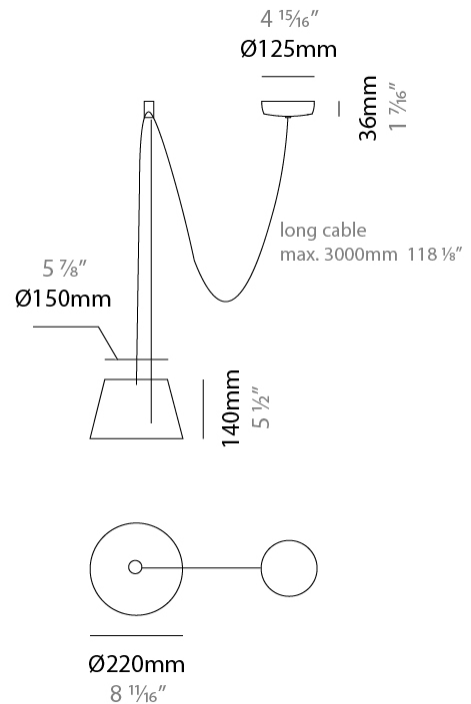

PROJECT
TYPE
SPECIFIER
QUANTITY
DATE

SENTO SUSPENSION

D111029-

base number Finish
Options

1. To build a product code in our configurator select the specify button on the base model # product page
2. To build a manual product code on this datasheet choose from the options listed below in blue font and add the suffix to the base model #

GENERAL

Series: Sento
Brand: Ole
Division: Design
Mounting Type: Suspension
Mounting Location: Ceiling
Subcategory: Pendant

PHYSICAL

Shape: Bell
Diameter (mm): 220
Diameter (in): 8 11/16
Height (mm): 140
Height (in): 5 1/2
Max. Overall Height (mm): 3140
Max. Overall Height (in): 123 5/8
Light Distribution: Direct
Weight (kg): 1.2
Weight (lbs): 2.6
Diffuser:rylic - Satin
Fixture Finish: [WHi / MBK / MWH](#)
Fixture Material: Metal
Cable Details: 2000mm Cable

ELECTRICAL

Number of Lamps: 1
Lamp Type: LED Retrofit
Lamp Shape: MR16
Bulb Included: Bulb Not Included
Max. Wattage Per Lamp (W): 7
Lamp Base: GU10
Input Voltage (V): 120

LED

OPTICAL

Adjustability: Tilting

RATINGS AND CERTIFICATIONS

Certified By: Certified for North American Standards
IP rating: IP20