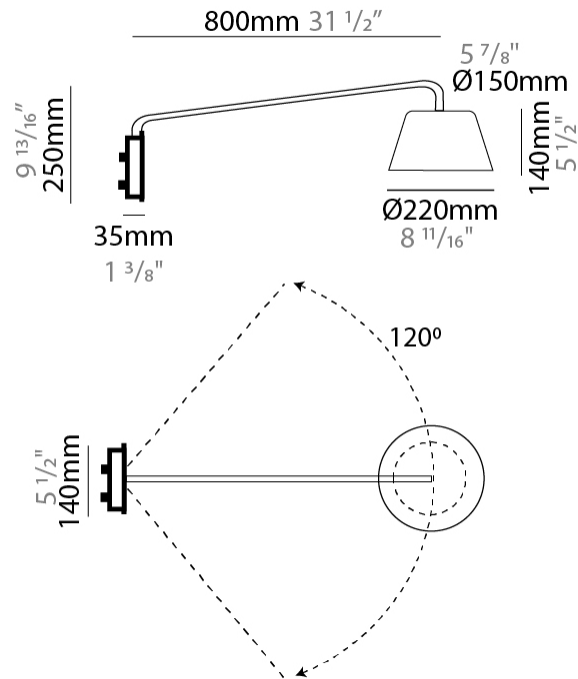

SENTO SURFACE

D113006-

base number   Finish   Finish
(Diamond)   (Triangle)

1. To build a product code in our configurator select the specify button on the base model # product page
2. To build a manual product code on this datasheet choose from the options listed below in blue font and add the suffix to the base model #

GENERAL

Series: Sento
Brand: Ole
Division: Design
Mounting Type: Surface
Mounting Location: Wall
Subcategory: Task

PHYSICAL

Shape: Bell
Diameter (mm): 220
Diameter (in): 8 ¹¹/₁₆
Width (mm): 220
Width (in): 8 ¹¹/₁₆
Height (mm): 250
Depth (mm): 800
Height (in): 9 ¹³/₁₆
Depth (in): 31 ¹/₂
Extension (mm): 610
Extension (in): 24
Light Distribution: Direct
Weight (kg): 1.5
Weight (lbs): 3.3
Diffuser:rylic - Satin
Fixture Finish: WHI / MBK / BEI/ MSA / OGR / MWH
Holder Finish: WHI / MBK
Fixture Material: Metal
Cable Details: 3000mm Cable

ELECTRICAL

Number of Lamps: 1
Lamp Type: LED Retrofit
Lamp Shape: MR16
Bulb Included: Bulb Not Included
Max. Wattage Per Lamp (W): 7
Lamp Base: GU10
Input Voltage (V): 120

LED

OPTICAL

Adjustability: Rotating

RATINGS AND CERTIFICATIONS

Certified By: Certified for North American Standards
IP rating: IP20

PROJECT
TYPE
SPECIFIER
QUANTITY
DATE