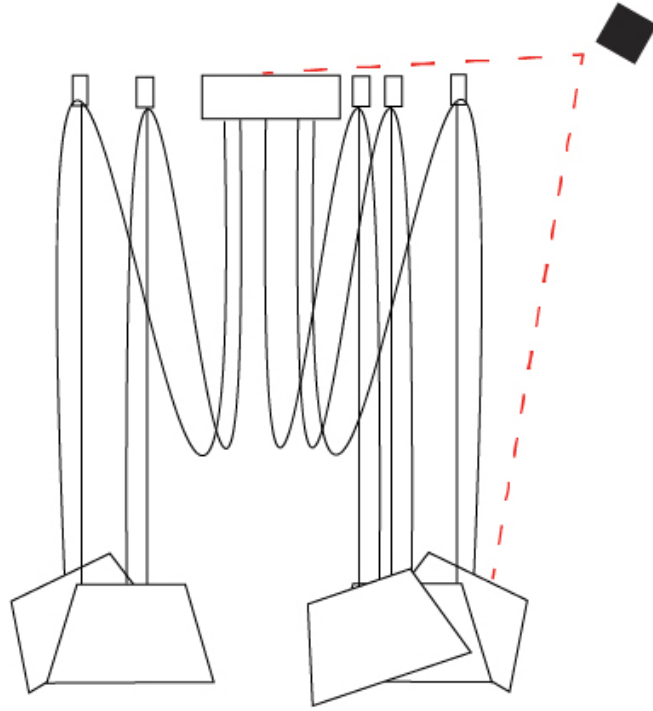

D111034-

PROJECT	_____
TYPE	_____
SPECIFIER	_____
QUANTITY	_____
DATE	_____

D