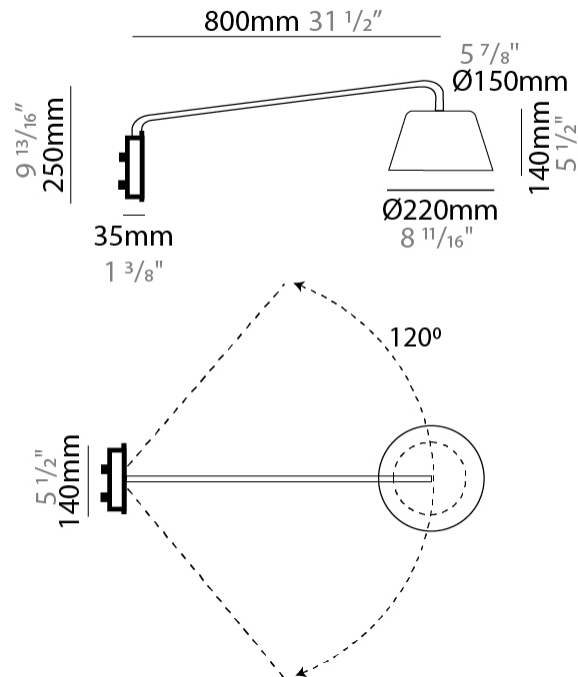

SENTO SURFACE

D113006-

base number   Finish   Finish
(Diamond)   (Triangle)

1. To build a product code in our configurator select the specify button on the base model # product page
2. To build a manual product code on this datasheet choose from the options listed below in blue font and add the suffix to the base model #

GENERAL

Series: Sento
Brand: Ole
Division: Design
Mounting Type: Surface
Mounting Location: Wall
Subcategory: Task

PHYSICAL

Shape: Bell
Diameter (mm): 220
Diameter (in): 8 ¹¹/₁₆
Width (mm): 220
Width (in): 8 ¹¹/₁₆
Height (mm): 250
Depth (mm): 800
Height (in): 9 ¹³/₁₆
Depth (in): 31 ¹/₂
Extension (mm): 610
Extension (in): 24
Light Distribution: Direct
Weight (kg): 1.5
Weight (lbs): 3.3
Diffuser:rylic - Satin
Fixture Finish: WHI / MBK / BEI / MSA / OGR / MWH
Holder Finish: WHI / MBK
Fixture Material: Metal
Cable Details: 3000mm Cable

ELECTRICAL

Number of Lamps: 1
Lamp Type: LED Retrofit
Lamp Shape: MR16
Bulb Included: Bulb Not Included
Max. Wattage Per Lamp (W): 7
Lamp Base: GU10
Input Voltage (V): 120

LED

OPTICAL

Adjustability: Rotating

RATINGS AND CERTIFICATIONS

Certified By: Certified for North American Standards
IP rating: IP20

PROJECT
TYPE
SPECIFIER
QUANTITY
DATE