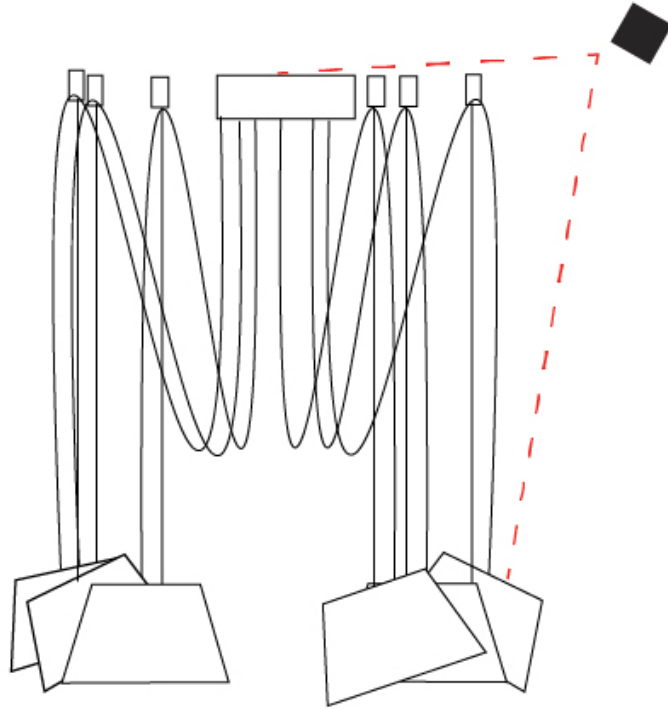

D111035-

PROJECT	_____
TYPE	_____
SPECIFIER	_____
QUANTITY	_____
DATE	_____