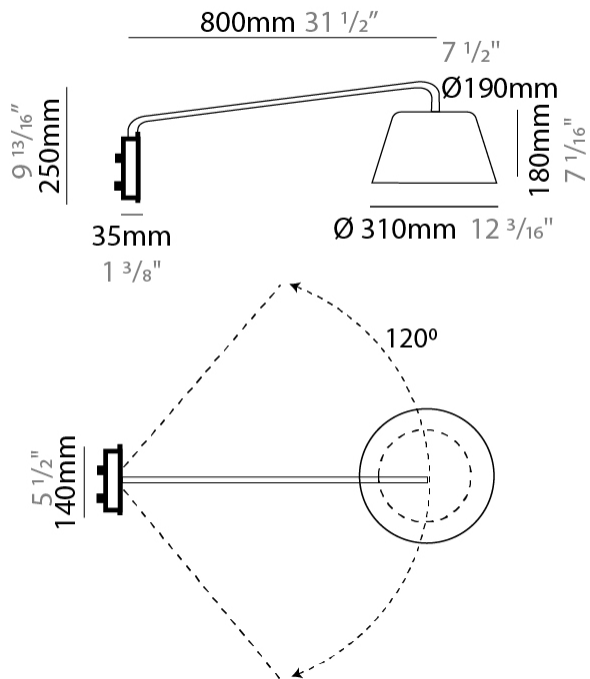

SENTO SURFACE

D113008- _____ - _____
base number   Finish   Finish
                         (Diamond)   (Triangle)

1. To build a product code in our configurator select the specify button on the base model # product page
2. To build a manual product code on this datasheet choose from the options listed below in blue font and add the suffix to the base model #

GENERAL

Series: Sento _____
Brand: Ole _____
Division: Design _____
Mounting Type: Surface _____
Mounting Location: Wall _____
Subcategory: Task _____

PHYSICAL

Shape: Bell _____
Diameter (mm): 310 _____
Diameter (in): 12 ³/₁₆ _____
Width (mm): 310 _____
Width (in): 12 ³/₁₆ _____
Height (mm): 250 _____
Depth (mm): 800 _____
Height (in): 9 ¹³/₁₆ _____
Depth (in): 31 ¹/₂ _____
Extension (mm): 655 _____
Extension (in): 25 ³/₄ _____
Light Distribution: Direct _____
Weight (kg): 1.7 _____
Weight (lbs): 3.7 _____
Diffuser:rylic - Satin _____
Fixture Finish: WHI / MBK / BEI / MSA / OGR / MWH _____
Holder Finish: WHI / MBK _____
Fixture Material: Metal _____
Cable Details: 3000mm Cable _____

ELECTRICAL

Number of Lamps: 1 _____
Lamp Type: LED Retrofit _____
Lamp Shape: A19 _____
Bulb Included: Bulb Not Included _____
Max. Wattage Per Lamp (W): 7 _____
Lamp Base: E26 _____
Input Voltage (V): 120 _____
Upon Request: 277Vac / GU24 _____

LED

OPTICAL

Adjustability: Rotating _____

RATINGS AND CERTIFICATIONS

Certified By: Certified for North American Standards _____
IP rating: IP20 _____