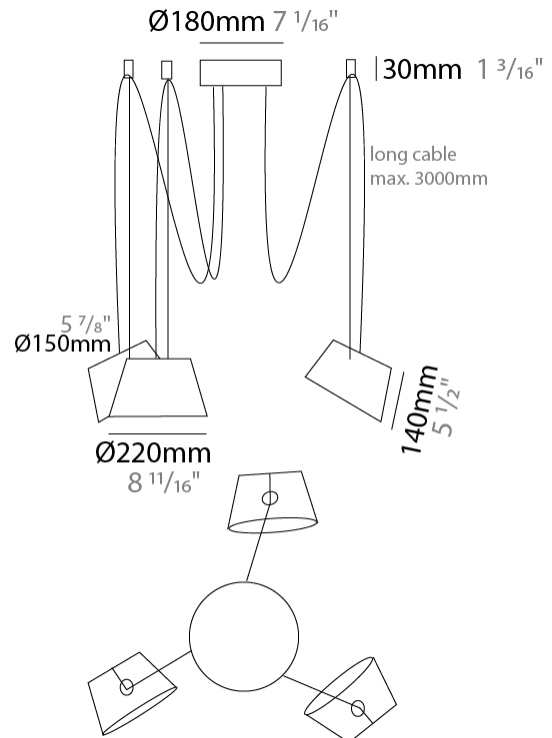

SENTO SUSPENSION

D111032-

base number   Finish
Options

PROJECT	_____
TYPE	_____
SPECIFIER	_____
QUANTITY	_____
DATE	_____

1. To build a product code in our configurator select the specify button on the base model # product page
2. To build a manual product code on this datasheet choose from the options listed below in blue font and add the suffix to the base model #

GENERAL

Series: Sento
Partner: Ole
Division: Design
Installation: Suspension
Product Type: Pendant
Mounting Location: Ceiling
Light Distribution: Direct

PHYSICAL

Shape: Bell
Diameter (mm): 220
Diameter (in): 8 11/16
Height (mm): 140
Height (in): 5 1/2
Max. Overall Height (mm): 3140
Max. Overall Height (in): 123 5/8
Weight (kg): 2.4
Weight (lbs): 5.3
Diffuser: Arylic - Satin
Fixture Finish: WHI / BLK
Fixture Material: Metal
Cable Details: 3000mm Cable

ELECTRICAL

Number of Lamps: 3
Lamp Type: LED Retrofit
Lamp Shape: MR16
Bulb Included: Bulb Not Included
Max. Wattage Per Lamp (W): 7
Lamp Base: GU10
Input Voltage (V): 120

LED

OPTICAL

Adjustability: Tilting

RATINGS AND CERTIFICATIONS

Certified By: Certified for North American Standards
IP rating: IP20