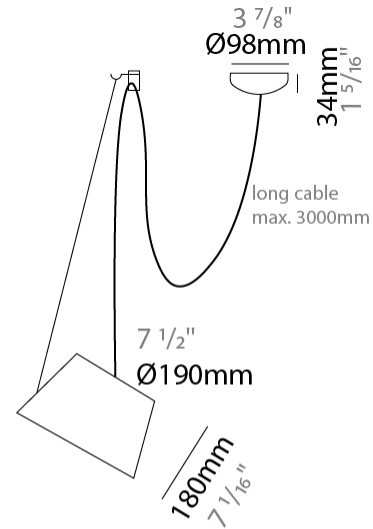

SENTO SUSPENSION

D111038-

base number Finish
Options

1. To build a product code in our configurator select the specify button on the base model # product page
2. To build a manual product code on this datasheet choose from the options listed below in blue font and add the suffix to the base model #

GENERAL

Series: Sento
Partner: Ole
Division: Design
Installation: Suspension
Product Type: Pendant
Mounting Location: Ceiling
Light Distribution: Direct

PHYSICAL

Shape: Bell
Diameter (mm): 310
Diameter (in): 12 ³/₁₆"
Height (mm): 180
Height (in): 7 ¹/₁₆"
Max. Overall Height (mm): 3180
Max. Overall Height (in): 125 ³/₁₆"
Weight (kg): 1.3
Weight (lbs): 2.9
Diffuser:rylic - Satin
Fixture Finish: WHI / BLK
Fixture Material: Metal
Cable Details: 2000mm Cable

ELECTRICAL

Number of Lamps: 1
Lamp Type: LED Retrofit
Lamp Shape: A19
Bulb Included: Bulb Not Included
Max. Wattage Per Lamp (W): 7
Lamp Base: E26
Input Voltage (V): 120
Upon Request: 277Vac / GU24

LED

OPTICAL

Adjustability: Tilting

RATINGS AND CERTIFICATIONS

Certified By: Certified for North American Standards
IP rating: IP20

PROJECT
TYPE
SPECIFIER
QUANTITY
DATE