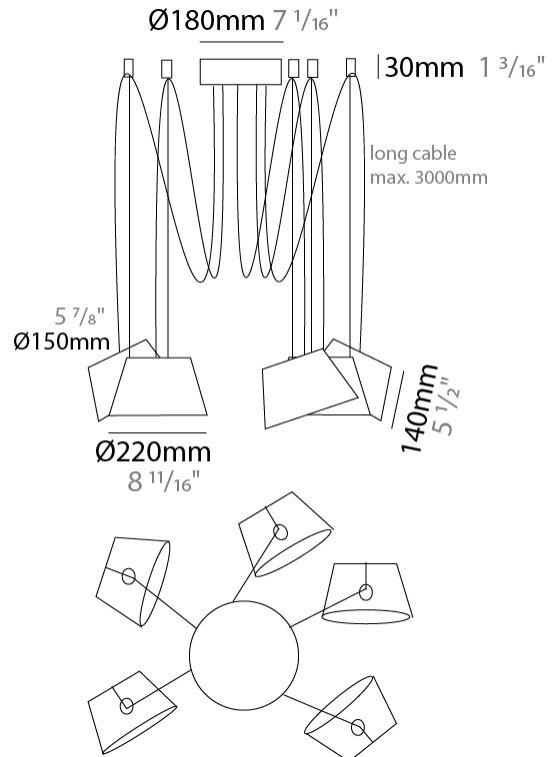

PROJECT _____
TYPE _____
SPECIFIER _____
QUANTITY _____
DATE _____

SENTO SUSPENSION

D111034-

base number _____
Finish _____
Options _____

1. To build a product code in our configurator select the specify button on the base model # product page
2. To build a manual product code on this datasheet choose from the options listed below in blue font and add the suffix to the base model #

GENERAL

Series: Sento _____
Partner: Ole _____
Division: Design _____
Installation: Suspension _____
Product Type: Pendant _____
Mounting Location: Ceiling _____
Light Distribution: Direct _____

PHYSICAL

Shape: Bell _____
Diameter (mm): 220 _____
Diameter (in): 8 ¹¹/₁₆ _____
Height (mm): 140 _____
Height (in): 5 ¹/₂ _____
Max. Overall Height (mm): 3140 _____
Max. Overall Height (in): 123 ⁵/₈ _____
Weight (kg): 3.6 _____
Weight (lbs): 7.9 _____
Diffuser: Arylic - Satin _____
Fixture Finish: WHI / BLK _____
Fixture Material: Metal _____
Cable Details: 3000mm Cable _____

ELECTRICAL

Number of Lamps: 5 _____
Lamp Type: LED Retrofit _____
Lamp Shape: MR16 _____
Bulb Included: Bulb Not Included _____
Max. Wattage Per Lamp (W): 7 _____
Lamp Base: GU10 _____
Input Voltage (V): 120 _____

LED

OPTICAL

Adjustability: Tilting _____

RATINGS AND CERTIFICATIONS

Certified By: Certified for North American Standards _____
IP rating: IP20 _____

D