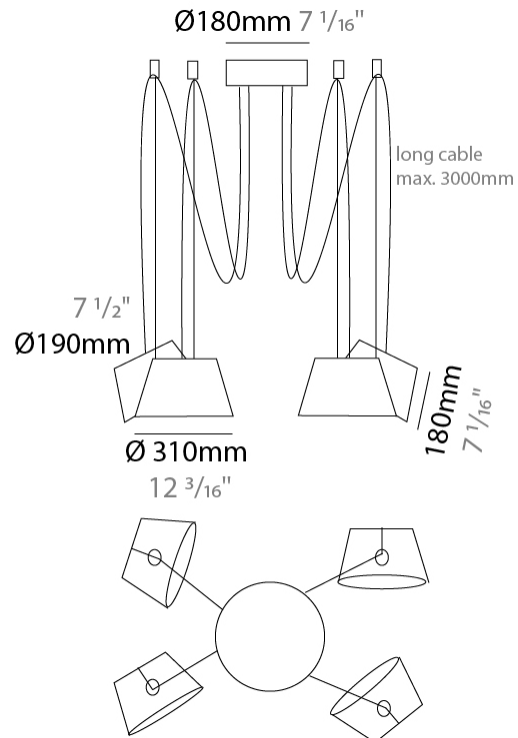

PROJECT	
TYPE	
SPECIFIER	
QUANTITY	
DATE	

SENTO SUSPENSION

D111042-

base number   Finish
Options

1. To build a product code in our configurator select the specify button on the base model # product page
2. To build a manual product code on this datasheet choose from the options listed below in blue font and add the suffix to the base model #

GENERAL

Series: Sento
Partner: Ole
Division: Design
Installation: Suspension
Product Type: Pendant
Mounting Location: Ceiling
Light Distribution: Direct

PHYSICAL

Shape: Bell
Diameter (mm): 310
Diameter (in): 12 3/16
Height (mm): 180
Height (in): 7 1/16
Max. Overall Height (mm): 3180
Max. Overall Height (in): 125 3/16
Weight (kg): 2.9
Weight (lbs): 6.4
Diffuser: Arylic - Satin
Fixture Finish: WHI / BLK
Fixture Material: Metal
Cable Details: 3000mm Cable

ELECTRICAL

Number of Lamps: 4
Lamp Type: LED Retrofit
Bulb Included: Bulb Not Included
Max. Wattage Per Lamp (W): 7
Lamp Base: E26
Input Voltage (V): 120

LED

OPTICAL

Adjustability: Tilting

RATINGS AND CERTIFICATIONS

Certified By: Certified for North American Standards
IP rating: IP20