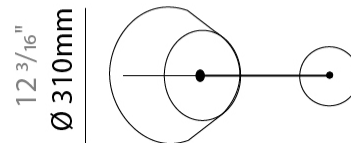

SENTO SUSPENSION

D111038-

base number Finish
Options

1. To build a product code in our configurator select the specify button on the base model # product page
2. To build a manual product code on this datasheet choose from the options listed below in blue font and add the suffix to the base model #

GENERAL

Series: Sento
Partner: Ole
Division: Design
Installation: Suspension
Product Type: Pendant
Mounting Location: Ceiling
Light Distribution: Direct

PHYSICAL

Shape: Bell
Diameter (mm): 310
Diameter (in): 12 ³/₁₆"
Height (mm): 180
Height (in): 7 ¹/₁₆"
Max. Overall Height (mm): 3180
Max. Overall Height (in): 125 ³/₁₆"
Weight (kg): 1.3
Weight (lbs): 2.9
Diffuser:rylic - Satin
Fixture Finish: WHI / BLK
Fixture Material: Metal
Cable Details: 2000mm Cable

ELECTRICAL

Number of Lamps: 1
Lamp Type: LED Retrofit
Lamp Shape: A19
Bulb Included: Bulb Not Included
Max. Wattage Per Lamp (W): 7
Lamp Base: E26
Input Voltage (V): 120
Upon Request: 277Vac / GU24

LED

OPTICAL

Adjustability: Tilting

RATINGS AND CERTIFICATIONS

Certified By: Certified for North American Standards
IP rating: IP20

PROJECT
TYPE
SPECIFIER
QUANTITY
DATE