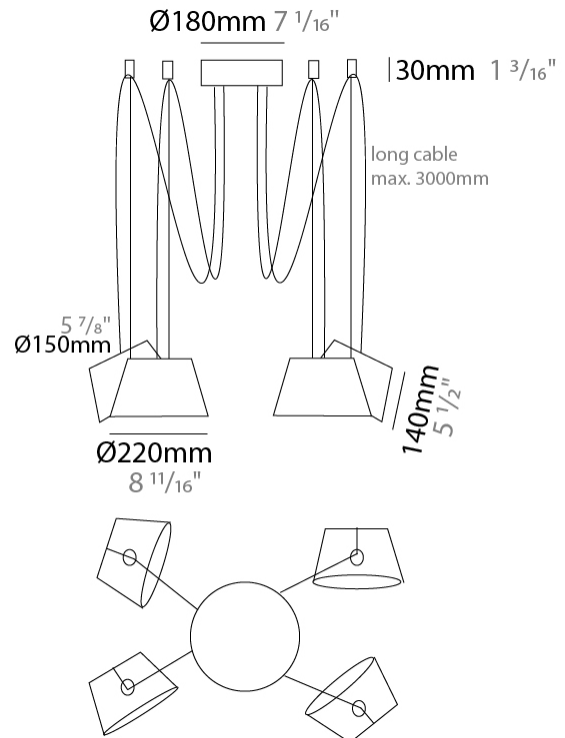

PROJECT _____
TYPE _____
SPECIFIER _____
QUANTITY _____
DATE _____

SENTO SUSPENSION

D111033-

base number _____
Finish _____
Options _____

1. To build a product code in our configurator select the specify button on the base model # product page
2. To build a manual product code on this datasheet choose from the options listed below in blue font and add the suffix to the base model #

GENERAL

Series: Sento _____
Partner: Ole _____
Division: Design _____
Installation: Suspension _____
Product Type: Pendant _____
Mounting Location: Ceiling _____
Light Distribution: Direct _____

PHYSICAL

Shape: Bell _____
Diameter (mm): 220 _____
Diameter (in): 8 ¹¹/₁₆ _____
Height (mm): 140 _____
Height (in): 5 ¹/₂ _____
Max. Overall Height (mm): 3140 _____
Max. Overall Height (in): 123 ⁵/₈ _____
Weight (kg): 3 _____
Weight (lbs): 6.6 _____
Diffuser: Arylic - Satin _____
Fixture Finish: WHI / BLK _____
Fixture Material: Metal _____
Cable Details: 3000mm Cable _____

ELECTRICAL

Number of Lamps: 4 _____
Lamp Type: LED Retrofit _____
Lamp Shape: MR16 _____
Bulb Included: Bulb Not Included _____
Max. Wattage Per Lamp (W): 7 _____
Lamp Base: GU10 _____
Input Voltage (V): 120 _____

LED

OPTICAL

Adjustability: Tilting _____

RATINGS AND CERTIFICATIONS

Certified By: Certified for North American Standards _____
IP rating: IP20 _____