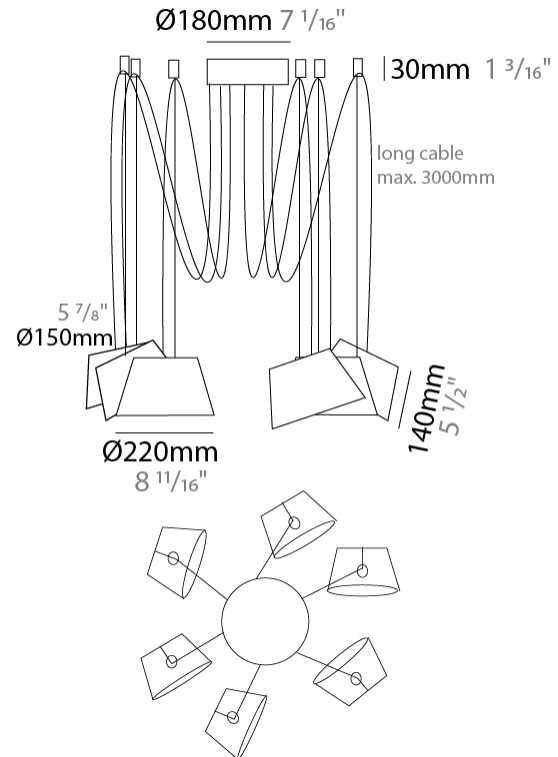

PROJECT _____
TYPE _____
SPECIFIER _____
QUANTITY _____
DATE _____

SENTO SUSPENSION

D111035-

base number _____
Finish _____
Options _____

1. To build a product code in our configurator select the specify button on the base model # product page
2. To build a manual product code on this datasheet choose from the options listed below in blue font and add the suffix to the base model #

GENERAL

Series: Sento _____
Partner: Ole _____
Division: Design _____
Installation: Suspension _____
Product Type: Pendant _____
Mounting Location: Ceiling _____
Light Distribution: Direct _____

PHYSICAL

Shape: Bell _____
Diameter (mm): 220 _____
Diameter (in): 8 ¹¹/₁₆ _____
Height (mm): 140 _____
Height (in): 5 ¹/₂ _____
Max. Overall Height (mm): 3140 _____
Max. Overall Height (in): 123 ⁵/₈ _____
Weight (kg): 4.5 _____
Weight (lbs): 9.9 _____
Diffuser: Arylic - Satin _____
Fixture Finish: WHI / BLK _____
Fixture Material: Metal _____
Cable Details: 3000mm Cable _____

ELECTRICAL

Number of Lamps: 6 _____
Lamp Type: LED Retrofit _____
Lamp Shape: MR16 _____
Bulb Included: Bulb Not Included _____
Max. Wattage Per Lamp (W): 7 _____
Lamp Base: GU10 _____
Input Voltage (V): 120 _____

LED

OPTICAL

Adjustability: Tilting _____

RATINGS AND CERTIFICATIONS

Certified By: Certified for North American Standards _____
IP rating: IP20 _____