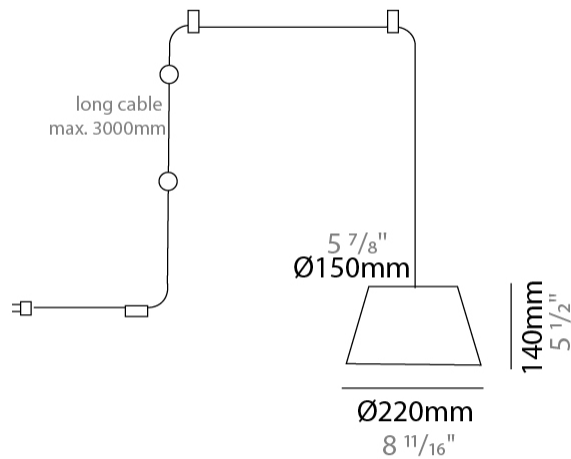

PROJECT _____
TYPE _____
SPECIFIER _____
QUANTITY _____
DATE _____

SENTO SUSPENSION

D111030-

base number _____
Finish _____
Options _____

1. To build a product code in our configurator select the specify button on the base model # product page
2. To build a manual product code on this datasheet choose from the options listed below in blue font and add the suffix to the base model #

GENERAL

Series: Sento _____
Partner: Ole _____
Division: Design _____
Installation: Suspension _____
Product Type: Pendant _____
Mounting Location: Ceiling _____
Light Distribution: Direct _____

PHYSICAL

Shape: Bell _____
Diameter (mm): 220 _____
Diameter (in): 8 ¹¹/₁₆ _____
Height (mm): 140 _____
Height (in): 5 ¹/₂ _____
Max. Overall Height (mm): 3140 _____
Max. Overall Height (in): 123 ⁵/₈ _____
Weight (kg): 1.2 _____
Weight (lbs): 2.6 _____
Diffuser:rylic - Satin _____
Fixture Finish: WHI / BLK / SND / OLV / TER _____
Fixture Material: Metal _____
Cable Details: 3000mm Cable _____

ELECTRICAL

Number of Lamps: 1 _____
Lamp Type: LED Retrofit _____
Lamp Shape: MR16 _____
Bulb Included: Bulb Not Included _____
Max. Wattage Per Lamp (W): 7 _____
Lamp Base: GU10 _____
Input Voltage (V): 120 _____

LED

OPTICAL

Adjustability: Fixed _____

RATINGS AND CERTIFICATIONS

Certified By: Certified for North American Standards _____
IP rating: IP20 _____