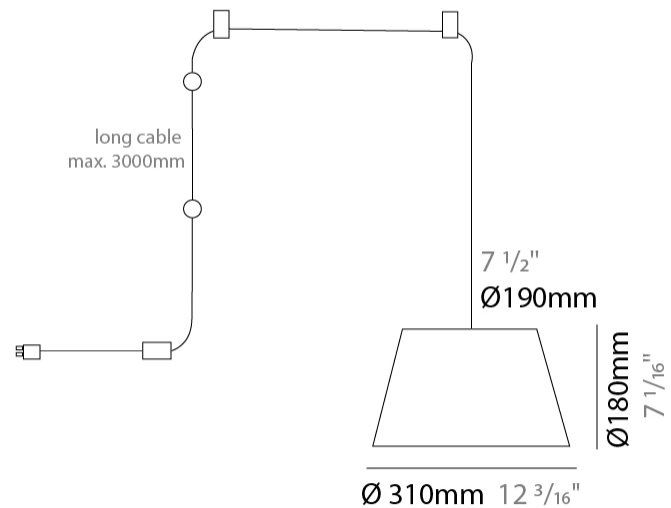

PROJECT	_____
TYPE	_____
SPECIFIER	_____
QUANTITY	_____
DATE	_____

SENTO SUSPENSION

D111039-

base number   Finish
(Triangle)

1. To build a product code in our configurator select the specify button on the base model # product page
2. To build a manual product code on this datasheet choose from the options listed below in blue font and add the suffix to the base model #

GENERAL

Series: Sento _____
Brand: Ole _____
Division: Design _____
Mounting Type: Suspension _____
Mounting Location: Ceiling _____
Subcategory: Pendant _____

PHYSICAL

Shape: Bell _____
Diameter (mm): 310 _____
Diameter (in): 12 ³/₁₆ _____
Height (mm): 180 _____
Height (in): 7 ¹/₁₆ _____
Max. Overall Height (mm): 3180 _____
Max. Overall Height (in): 125 ³/₁₆ _____
Light Distribution: Direct _____
Weight (kg): 1.3 _____
Weight (lbs): 2.9 _____
Diffuser:rylic - Satin _____
[Fixture Finish: WHI / MBK / BEI / MSA / GRN](#) _____
Fixture Material: Metal _____
Cable Details: 3000mm Cable _____

ELECTRICAL

Number of Lamps: 1 _____
Lamp Type: LED Retrofit _____
Lamp Shape: A19 _____
Bulb Included: Bulb Not Included _____
Max. Wattage Per Lamp (W): 7 _____
Lamp Base: E26 _____
Input Voltage (V): 120 _____
Upon Request: 277Vac / GU24 _____

LED

OPTICAL

Adjustability: Fixed _____

RATINGS AND CERTIFICATIONS

Certified By: Certified for North American Standards _____
IP rating: IP20 _____