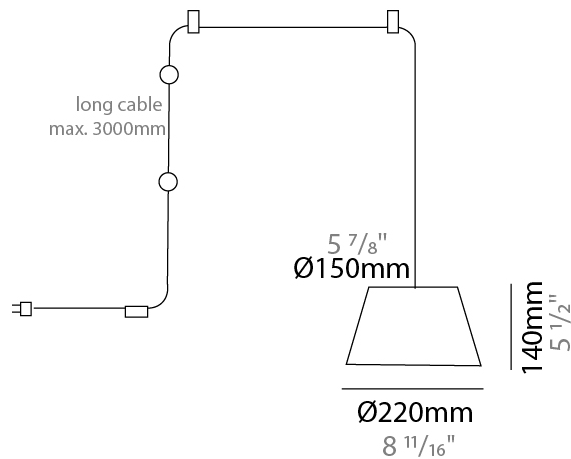

PROJECT	_____
TYPE	_____
SPECIFIER	_____
QUANTITY	_____
DATE	_____

SENTO SUSPENSION

D111030-

base number   Finish
(Triangle)

1. To build a product code in our configurator select the specify button on the base model # product page
2. To build a manual product code on this datasheet choose from the options listed below in blue font and add the suffix to the base model #

GENERAL

Series: Sento
Brand: Ole
Division: Design
Mounting Type: Suspension
Mounting Location: Ceiling
Subcategory: Pendant

PHYSICAL

Shape: Bell
Diameter (mm): 220
Diameter (in): 8 11/16
Height (mm): 140
Height (in): 5 1/2
Max. Overall Height (mm): 3140
Max. Overall Height (in): 123 5/8
Light Distribution: Direct
Weight (kg): 1.2
Weight (lbs): 2.6
Diffuser: Arylic - Satin
[Fixture Finish: WHI / MBK / BEI / MSA / OGR / MWH](#)
Fixture Material: Metal
Cable Details: 3000mm Cable

ELECTRICAL

Number of Lamps: 1
Lamp Type: LED Retrofit
Lamp Shape: MR16
Bulb Included: Bulb Not Included
Max. Wattage Per Lamp (W): 7
Lamp Base: GU10
Input Voltage (V): 120

LED

OPTICAL

Adjustability: Fixed

RATINGS AND CERTIFICATIONS

Certified By: Certified for North American Standards
IP rating: IP20