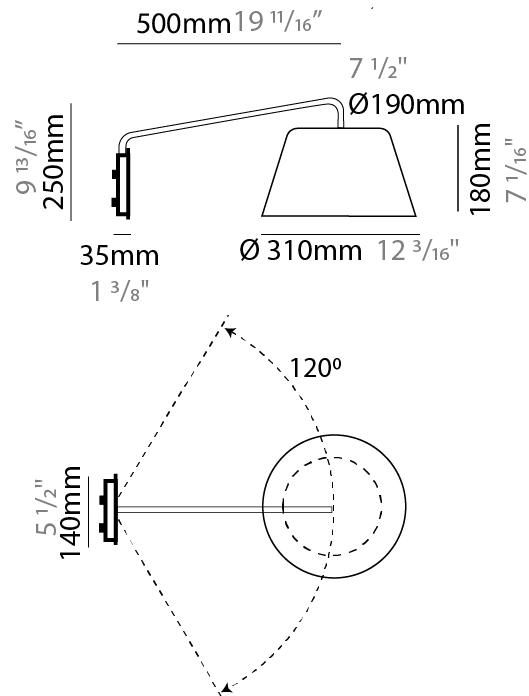

PROJECT	
TYPE	
SPECIFIER	
QUANTITY	
DATE	

SENTO SURFACE

D113014- -

base number   Finish (Diamond)   Finish (Triangle)

1. To build a product code in our configurator select the specify button on the base model # product page
2. To build a manual product code on this datasheet choose from the options listed below in blue font and add the suffix to the base model #

GENERAL

Series: Sento
Brand: Ole
Division: Design
Mounting Type: Surface
Mounting Location: Wall
Subcategory: Task

PHYSICAL

Shape: Bell
Diameter (mm): 310
Diameter (in): 12 ³/₁₆"
Width (mm): 310
Width (in): 12 ³/₁₆"
Height (mm): 250
Depth (mm): 500
Height (in): 9 ¹³/₁₆"
Depth (in): 19 ¹¹/₁₆"
Extension (mm): 655
Extension (in): 25 ³/₄"
Light Distribution: Direct
Weight (kg): 1.5
Weight (lbs): 3.3
Diffuser:rylic - Satin
Fixture Finish: WHI / MBK / BEI / MSA / OGR / MWH
Holder Finish: WHI / MBK
Fixture Material: Metal

ELECTRICAL

Number of Lamps: 1
Lamp Type: LED Retrofit
Lamp Shape: A19
Bulb Included: Bulb Not Included
Max. Wattage Per Lamp (W): 7
Lamp Base: E26
Input Voltage (V): 120
Upon Request: 277Vac / GU24

LED

OPTICAL

Adjustability: Rotating

RATINGS AND CERTIFICATIONS

Certified By: Certified for North American Standards
IP rating: IP20