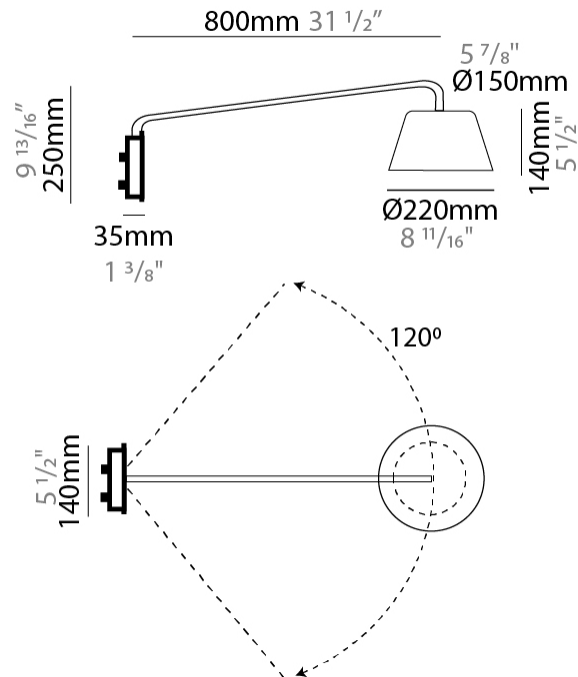

SENTO SURFACE

D113006- -

base number   Finish   Finish
(Diamond)   (Triangle)

1. To build a product code in our configurator select the specify button on the base model # product page
2. To build a manual product code on this datasheet choose from the options listed below in blue font and add the suffix to the base model #

GENERAL

Series: Sento
Brand: Ole
Division: Design
Mounting Type: Surface
Mounting Location: Wall
Subcategory: Task

PHYSICAL

Shape: Bell
Diameter (mm): 220
Diameter (in): 8 ¹¹/₁₆
Width (mm): 220
Width (in): 8 ¹¹/₁₆
Height (mm): 250
Depth (mm): 800
Height (in): 9 ¹³/₁₆
Depth (in): 31 ¹/₂
Extension (mm): 610
Extension (in): 24
Light Distribution: Direct
Weight (kg): 1.5
Weight (lbs): 3.3
Diffuser:rylic - Satin
Fixture Finish: WHI / MBK / BEI / MSA / OGR / MWH
Holder Finish: WHI / MBK
Fixture Material: Metal
Cable Details: 3000mm Cable

ELECTRICAL

Number of Lamps: 1
Lamp Type: LED Retrofit
Lamp Shape: MR16
Bulb Included: Bulb Not Included
Max. Wattage Per Lamp (W): 7
Lamp Base: GU10
Input Voltage (V): 120

LED

OPTICAL

Adjustability: Rotating

RATINGS AND CERTIFICATIONS

Certified By: Certified for North American Standards
IP rating: IP20

PROJECT	_____
TYPE	_____
SPECIFIER	_____
QUANTITY	_____
DATE	_____