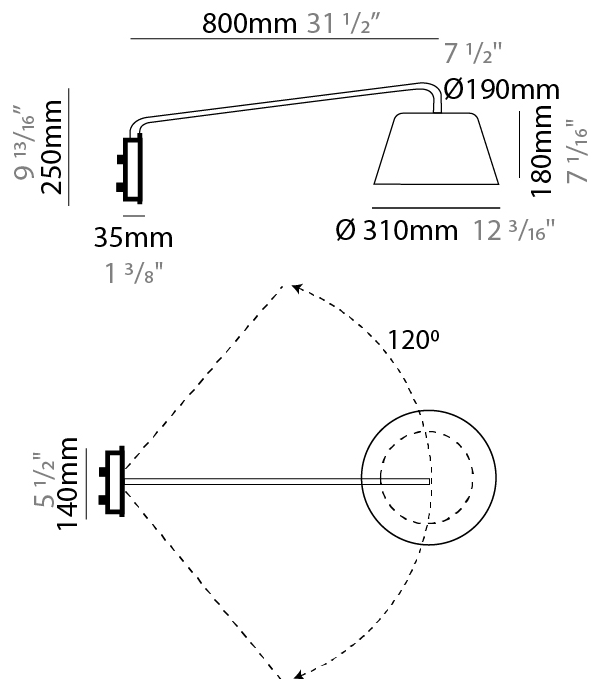

PROJECT	_____
TYPE	_____
SPECIFIER	_____
QUANTITY	_____
DATE	_____

SENTO SURFACE

D113008- -

base number   Finish (Diamond)   Finish (Triangle)

1. To build a product code in our configurator select the specify button on the base model # product page
2. To build a manual product code on this datasheet choose from the options listed below in blue font and add the suffix to the base model #

GENERAL

Series: Sento
Brand: Ole
Division: Design
Mounting Type: Surface
Mounting Location: Wall
Subcategory: Task

PHYSICAL

Shape: Bell
Diameter (mm): 310
Diameter (in): 12 ³/₁₆
Width (mm): 310
Width (in): 12 ³/₁₆
Height (mm): 250
Depth (mm): 800
Height (in): 9 ¹³/₁₆
Depth (in): 31 ¹/₂
Extension (mm): 655
Extension (in): 25 ³/₄
Light Distribution: Direct
Weight (kg): 1.7
Weight (lbs): 3.7
Diffuser:rylic - Satin
Fixture Finish: WHI / MBK / BEI / MSA / OGR / MWH
Holder Finish: WHI / MBK
Fixture Material: Metal
Cable Details: 3000mm Cable

ELECTRICAL

Number of Lamps: 1
Lamp Type: LED Retrofit
Lamp Shape: A19
Bulb Included: Bulb Not Included
Max. Wattage Per Lamp (W): 7
Lamp Base: E26
Input Voltage (V): 120
Upon Request: 277Vac / GU24

LED

OPTICAL

Adjustability: Rotating

RATINGS AND CERTIFICATIONS

Certified By: Certified for North American Standards
IP rating: IP20