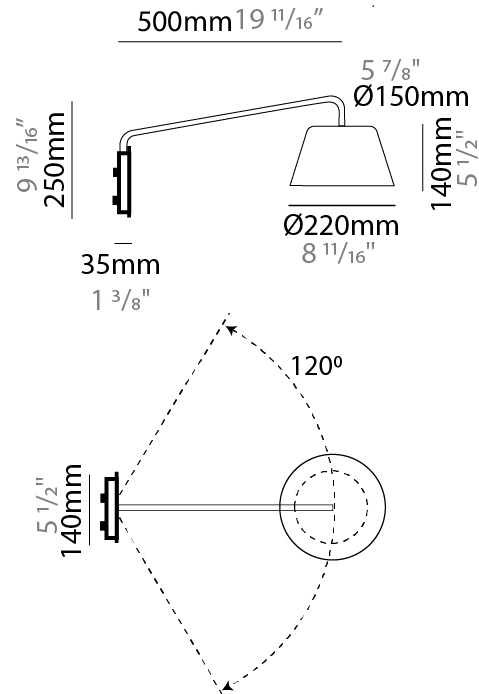

SENTO SURFACE

D113009- _____ - _____
base number   Finish   Finish
                          (Diamond)   (Triangle)

1. To build a product code in our configurator select the specify button on the base model # product page
2. To build a manual product code on this datasheet choose from the options listed below in blue font and add the suffix to the base model #

GENERAL

Series: Sento _____
Brand: Ole _____
Division: Design _____
Mounting Type: Surface _____
Mounting Location: Wall _____
Subcategory: Task _____

PHYSICAL

Shape: Bell _____
Diameter (mm): 220 _____
Diameter (in): 8 ¹¹/₁₆ _____
Width (mm): 220 _____
Width (in): 8 ¹¹/₁₆ _____
Height (mm): 250 _____
Depth (mm): 500 _____
Height (in): 9 ¹³/₁₆ _____
Depth (in): 19 ¹¹/₁₆ _____
Extension (mm): 610 _____
Extension (in): 24 _____
Light Distribution: Direct _____
Weight (kg): 1.4 _____
Weight (lbs): 3.1 _____
Diffuser:rylic - Satin _____
Fixture Finish: WHI / MBK / BEI / MSA / OGR / MWH _____
Holder Finish: WHI / MBK _____
Fixture Material: Metal _____
Cable Details: 3000mm Cable _____

ELECTRICAL

Number of Lamps: 1 _____
Lamp Type: LED Retrofit _____
Lamp Shape: MR16 _____
Bulb Included: Bulb Not Included _____
Max. Wattage Per Lamp (W): 7 _____
Lamp Base: GU10 _____
Input Voltage (V): 120 _____

LED

OPTICAL

Adjustability: Rotating _____

RATINGS AND CERTIFICATIONS

Certified By: Certified for North American Standards _____
IP rating: IP20 _____