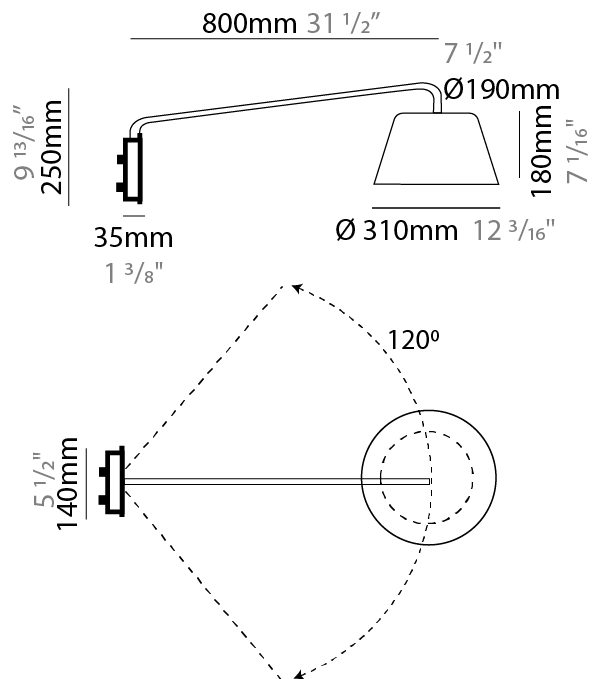

PROJECT	_____
TYPE	_____
SPECIFIER	_____
QUANTITY	_____
DATE	_____

SENTO SURFACE

D113008- -

base number   Finish (Diamond)   Finish (Triangle)

1. To build a product code in our configurator select the specify button on the base model # product page
2. To build a manual product code on this datasheet choose from the options listed below in blue font and add the suffix to the base model #

GENERAL

Series: Sento
Brand: Ole
Division: Design
Mounting Type: Surface
Mounting Location: Wall
Subcategory: Task

PHYSICAL

Shape: Bell
Diameter (mm): 310
Diameter (in): 12 ³/₁₆
Width (mm): 310
Width (in): 12 ³/₁₆
Height (mm): 250
Depth (mm): 800
Height (in): 9 ¹³/₁₆
Depth (in): 31 ¹/₂
Extension (mm): 655
Extension (in): 25 ³/₄
Light Distribution: Direct
Weight (kg): 1.7
Weight (lbs): 3.7
Diffuser:rylic - Satin
Fixture Finish: WHI / MBK / BEI / MSA / OGR / MWH
Holder Finish: WHI / MBK
Fixture Material: Metal
Cable Details: 3000mm Cable

ELECTRICAL

Number of Lamps: 1
Lamp Type: LED Retrofit
Lamp Shape: A19
Bulb Included: Bulb Not Included
Max. Wattage Per Lamp (W): 7
Lamp Base: E26
Input Voltage (V): 120
Upon Request: 277Vac / GU24

LED

OPTICAL

Adjustability: Rotating

RATINGS AND CERTIFICATIONS

Certified By: Certified for North American Standards
IP rating: IP20