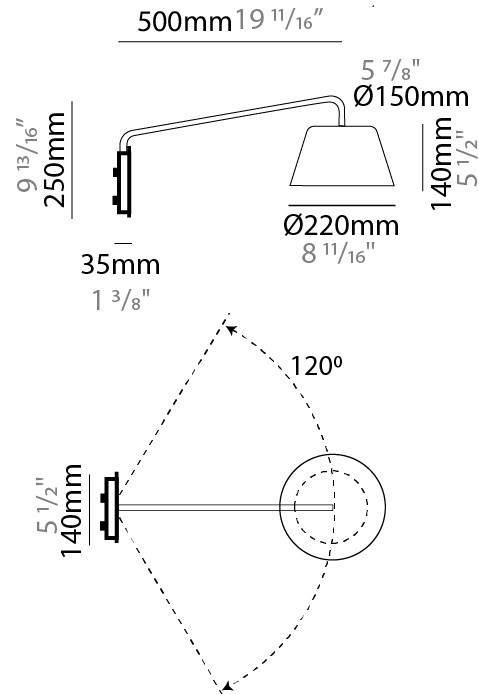

SENTO SURFACE

D113009-

base number   Finish   Finish
(Diamond)   (Triangle)

1. To build a product code in our configurator select the specify button on the base model # product page
2. To build a manual product code on this datasheet choose from the options listed below in blue font and add the suffix to the base model #

GENERAL

Series: Sento
Brand: Ole
Division: Design
Mounting Type: Surface
Mounting Location: Wall
Subcategory: Task

PHYSICAL

Shape: Bell
Diameter (mm): 220
Diameter (in): 8 ¹¹/₁₆"
Width (mm): 220
Width (in): 8 ¹¹/₁₆"
Height (mm): 250
Depth (mm): 500
Height (in): 9 ¹³/₁₆"
Depth (in): 19 ¹¹/₁₆"
Extension (mm): 610
Extension (in): 24
Light Distribution: Direct
Weight (kg): 1.4
Weight (lbs): 3.1
Diffuser:rylic - Satin
Fixture Finish: WHI / MBK / BEI / MSA / OGR / MWH
Holder Finish: WHI / MBK
Fixture Material: Metal
Cable Details: 3000mm Cable

ELECTRICAL

Number of Lamps: 1
Lamp Type: LED Retrofit
Lamp Shape: MR16
Bulb Included: Bulb Not Included
Max. Wattage Per Lamp (W): 7
Lamp Base: GU10
Input Voltage (V): 120

LED

OPTICAL

Adjustability: Rotating

RATINGS AND CERTIFICATIONS

Certified By: Certified for North American Standards
IP rating: IP20

PROJECT _____
TYPE _____
SPECIFIER _____
QUANTITY _____
DATE _____