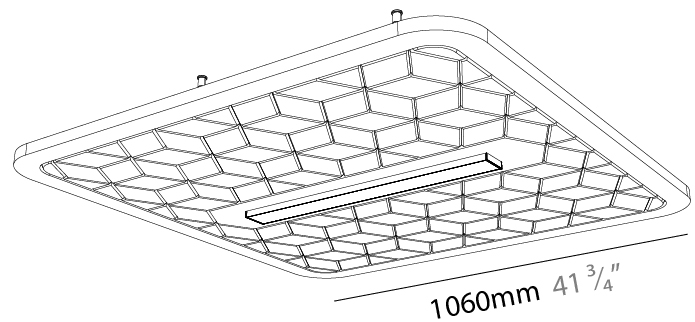

Holder Finish: [SSR / BKV / CWI / CRY / HAB / LAG / UFT / ITA / RUA / RUR / MIC / FTG / MYG / TWT / LOD / PUS / FRO / FUP / KIA / POP / BLS / SPG / MEY / GOH / GUM / CHC / COM / ABZ / JAG](#)

Accent Finish: [OPL / MPM / CMP / BKR / WHR / GCL / WWR / WWL / WDA](#)
Acoustic Finish: [SFW / CYW / SEE / SYN / MTS / PMB / TTN / CYB / STO / DPE / BES / SHB / ARE / ANE / VRD / CRF](#)

Fixture Material: [Acoustic / Aluminum / PMMA](#)

Primary Material: [Acoustic](#)

Cable Details: [2000mm/78 3/4" or 6000mm/236 1/4" Cable, - Transparent](#)

ELECTRICAL

Lamp Type: LED
Input Wattage (W): 12.9
Total Output Wattage (W): 11.8
Dimming: [Non-dimming / DALI Dimming / MATTER Dimming](#)
Driver Included: No
Driver Location: Remote
Driver Class: Class 2
Input Voltage (V): 120 - 277
Upon Request: [0 - 10V Dimming / Phase Dimming](#)

LED

Color Temperature (°K): [2700 / 3000 / 3500 / 4000](#)
Max. Delivered Lumen (lm): Max 1847
Nominal Lumen (lm): Max 2140
CRI: >90 CRI
Lamp Life (hrs): 50000

OPTICAL

RATINGS AND CERTIFICATIONS

Certified By: Certified for North American Standards

IP Rating: [IP20](#) © 2026, T 1800-388-3382, F 416-247-9319, www.zaneen.com

Available for International specifications by adding 'INT' at the end of the existing Model #. For assistance on 'custom' specifications, contact zteam@zaneen.com. In a constant effort to supply the best product, we reserve the right to change specifications or materials without notice. The most recent specification sheets are found at zaneen.com