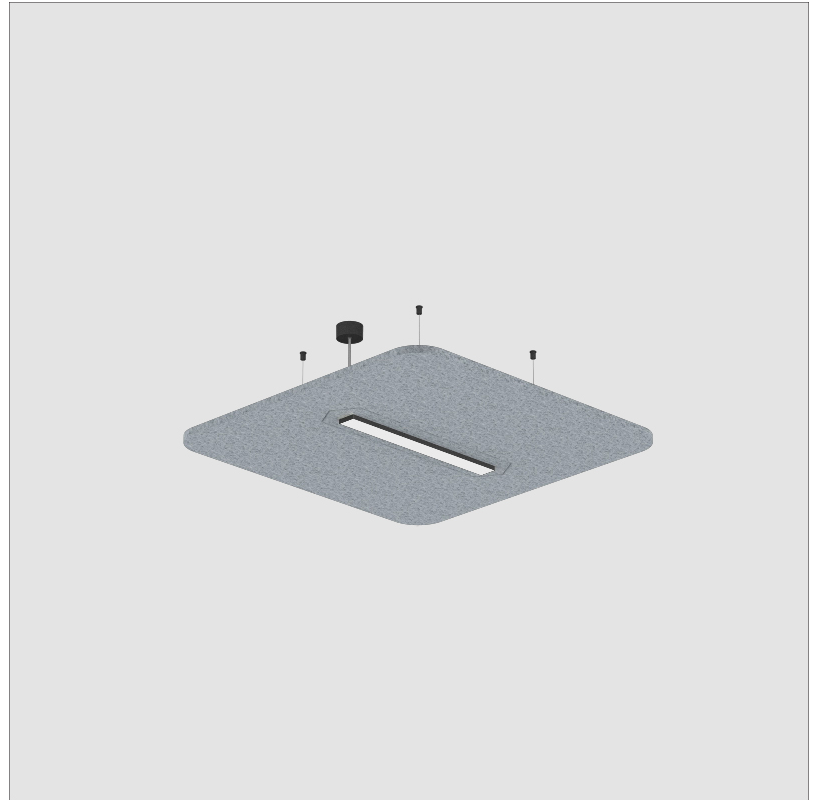

Diffuser: [PMMA - Opal / Clear / Microprism / Clear Microprism / Wallwash Double Asymmetric / Glare Control / Black Raster / Black Raster / Wallwash Left / Wallwash Right](#)

Fixture Finish: [SSR / BKV / CWI / CRY / HAB / UFT / ITA / RUA / FTG / MYG / LOD / PUS / FRO / FUP / KIA / POP / BLS / SPG / MEY / GOH / CHC / COM / ABZ / JAG / OBR / MOS / ROR](#)

Holder Finish: [SSR / BKV / CWI / CRY / HAB / LAG / UFT / ITA / RUA / RUR / MIC / FTG / MYG / TWT / LOD / PUS / FRO / FUP / KIA / POP / BLS / SPG / MEY / GOH / GUM / CHC / COM / ABZ / JAG](#)

Accent Finish: [OPL / MPM / CMP / BKR / WHR / GCL / WWR / WWL / WDA](#)

Acoustic Finish: [SFW / CYW / SEE / SYN / MTS / PMB / TTN / CYB / STO / DPE / BES / SHB / ARE / ANE / VRD / CRF](#)

Fixture Material: [Acoustic / Aluminum / PMMA](#)

Primary Material: [Acoustic](#)

Cable Details: [2000mm/78 3/4" or 6000mm/236 1/4" Cable, - Transparent](#)

ELECTRICAL

Lamp Type: LED
Input Wattage (W): 12.9
Total Output Wattage (W): 11.8
Dimming: [Non-dimming / DALI Dimming / MATTER Dimming](#)
Driver Included: No
Driver Location: Remote
Driver Class: Class 2
Input Voltage (V): 120 - 277
Upon Request: [0 - 10V Dimming / Phase Dimming](#)

LED

Color Temperature (°K): [2700 / 3000 / 3500 / 4000](#)
Max. Delivered Lumen (lm): Max 1847
Nominal Lumen (lm): Max 2140
CRI: >90 CRI
Lamp Life (hrs): 50000

OPTICAL

RATINGS AND CERTIFICATIONS

Certified By: Certified for North American Standards
IP rating: IP20