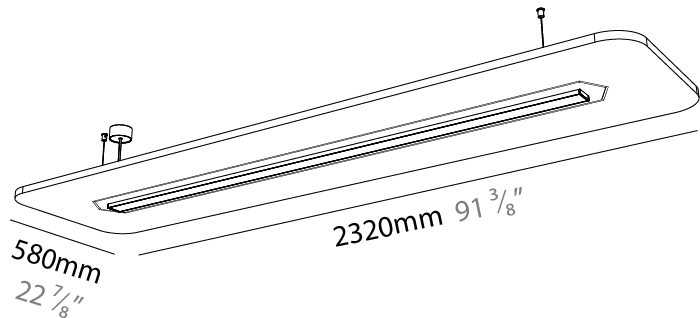

Holder Finish: [SSR / BKV / CWI / CRY / HAB / LAG / UFT / ITA / RUA / RUR / MIC / FTG / MYG / TWT / LOD / PUS / FRO / FUP / KIA / POP / BLS / SPG / MEY / GOH / GUM / CHC / COM / ABZ / JAG](#)

Accent Finish: [OPL / MPM / CMP / BKR / WHR / GCL / WWR / WWL / WDA](#)

Acoustic Finish: [SFW / CYW / SEE / SYN / MTS / PMB / TTN / CYB / STO / DPE / BES / SHB / ARE / ANE / VRD / CRF](#)

Fixture Material: [Acoustic / Aluminum / PMMA](#)

Primary Material: [Acoustic](#)

Cable Details: [2000mm/78 3/4" or 6000mm/236 1/4" Cable, - Transparent](#)

ELECTRICAL

Lamp Type: LED
Input Wattage (W): 38.7
Total Output Wattage (W): 35.5
Dimming: [Non-dimming / DALI Dimming / MATTER Dimming](#)
Driver Included: No
Driver Location: Remote
Driver Class: Class 2
Input Voltage (V): 120 - 277
Upon Request: [0 - 10V Dimming / Phase Dimming](#)

LED

Color Temperature (°K): [2700 / 3000 / 3500 / 4000](#)
Max. Delivered Lumen (lm): Max 5540
Nominal Lumen (lm): Max 6420
CRI: >90 CRI
Lamp Life (hrs): 50000

OPTICAL

RATINGS AND CERTIFICATIONS

Certified By: Certified for North American Standards

© 2026, T 1800-388-3382, F 416-247-9319, www.zaneen.com

Available for International specifications by adding 'INT' at the end of the existing Model #. For assistance on 'custom' specifications, contact zteam@zaneen.com. In a constant effort to supply the best product, we reserve the right to change specifications or materials without notice. The most recent specification sheets are found at zaneen.com

PROJECT
TYPE
SPECIFIER
QUANTITY
DATE