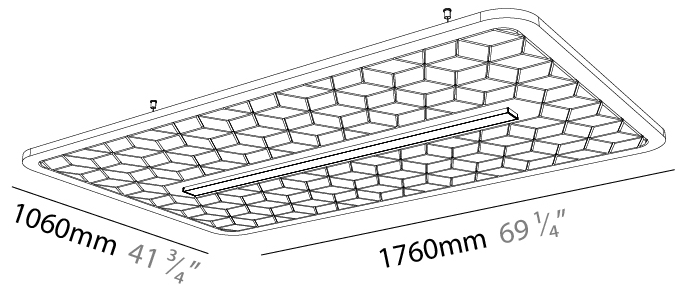

Accent Finish: [OPL / MPM / CMP / BKR / WHR / GCL / WWR / WWL / WDA](#)

Acoustic Finish: [SFW / CYW / SEE / SYN / MTS / PMB / TTN / CYB / STO / DPE / BES / SHB / ARE / ANE / VRD / CRF](#)

Fixture Material: [Acoustic / Aluminum / PMMA](#)

Primary Material: [Acoustic](#)

Cable Details: [2000mm/78 3/4" or 6000mm/236 1/4" Cable, - Transparent](#)

ELECTRICAL

Lamp Type: LED
Input Wattage (W): 47.3
Total Output Wattage (W): 42.7
Dimming: [Non-dimming / DALI Dimming / MATTER Dimming](#)
Driver Included: No
Driver Location: Remote
Driver Class: Class 2
Input Voltage (V): 120 - 277
Upon Request: [0 - 10V Dimming / Phase Dimming](#)

LED

Color Temperature (°K): [2700 / 3000 / 3500 / 4000](#)
Max. Delivered Lumen (lm): Max 6567
Nominal Lumen (lm): Max 7840
CRI: >90 CRI
Lamp Life (hrs): 50000

OPTICAL

RATINGS AND CERTIFICATIONS

Certified By: Certified for North American Standards

IP Rating: [IP20](#) © 2026, T 1800-388-3382, F 416-247-9319, www.zaneen.com

Available for International specifications by adding 'INT' at the end of the existing Model #. For assistance on 'custom' specifications, contact zteam@zaneen.com. In a constant effort to supply the best product, we reserve the right to change specifications or materials without notice. The most recent specification sheets are found at zaneen.com

PROJECT
TYPE
SPECIFIER
QUANTITY
DATE