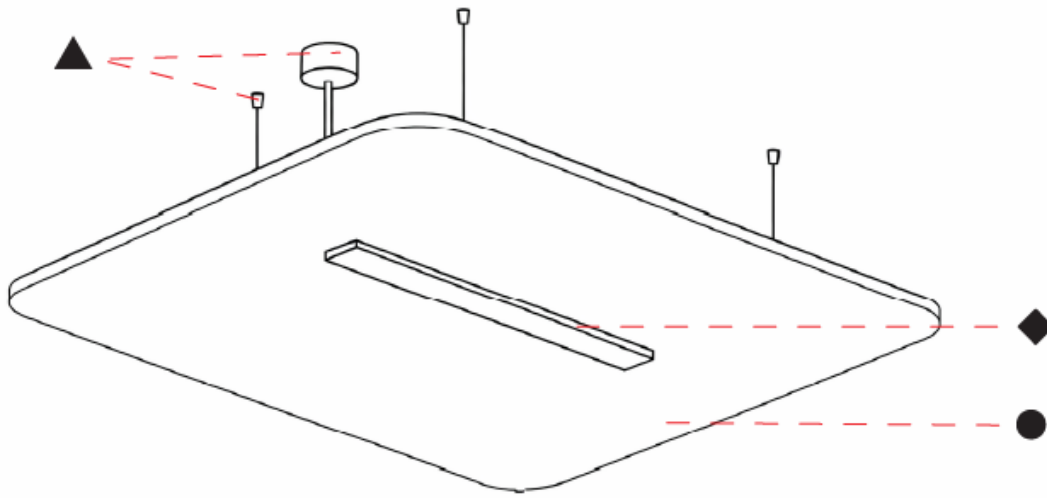

SERENII SUSPENSION

A3001156-

PROJECT	_____
TYPE	_____
SPECIFIER	_____
QUANTITY	_____
DATE	_____

A