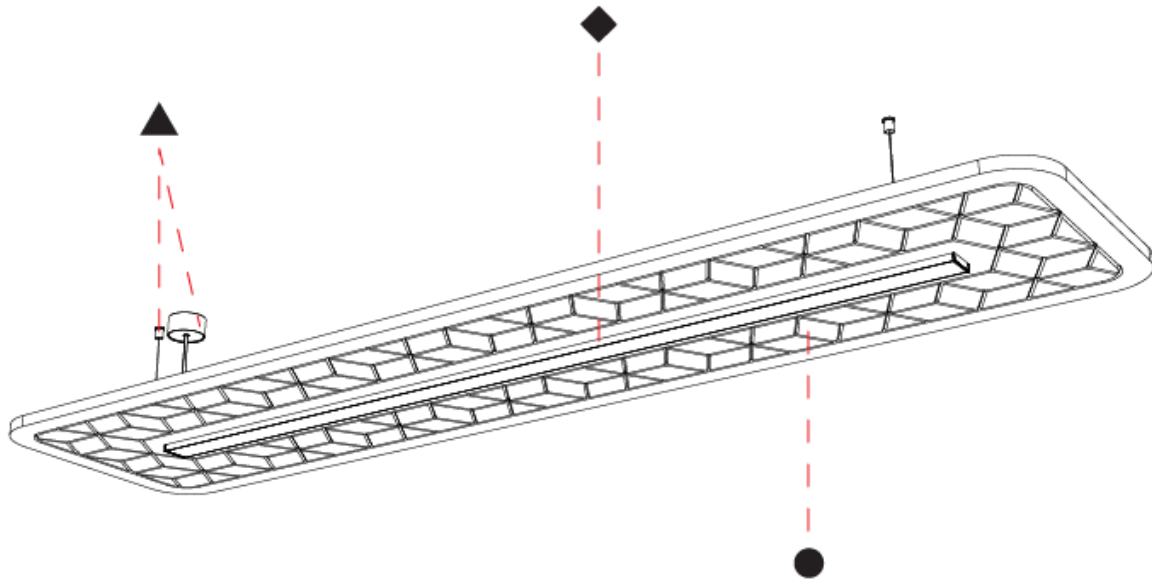

SERENII SUSPENSION

A3001171-

PROJECT _____

TYPE _____

SPECIFIER _____

QUANTITY _____

DATE _____

A