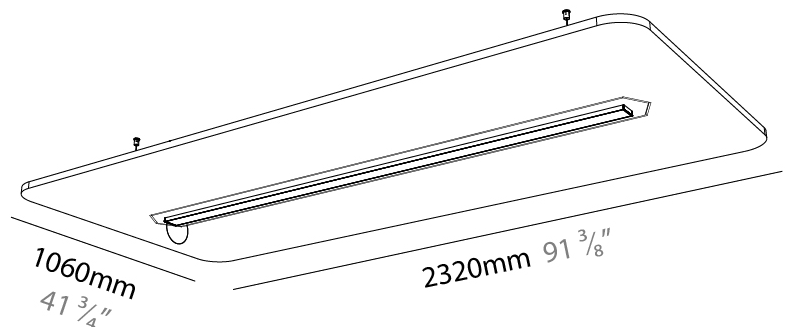

Holder Finish: [SSR / BKV / CWI / CRY / HAB / LAG / UFT / ITA / RUA / RUR / MIC / FTG / MYG / TWT / LOD / PUS / FRO / FUP / KIA / POP / BLS / SPG / MEY / GOH / GUM / CHC / COM / ABZ / JAG](#)

Accent Finish: [OPL / MPM / CMP / BKR / WHR / GCL / WWR / WWL / WDA](#)

Acoustic Finish: [SFW / CYW / SEE / SYN / MTS / PMB / TTN / CYB / STO / DPE / BES / SHB / ARE / ANE / VRD / CRF](#)

Fixture Material: [Acoustic / Aluminum / PMMA](#)

Primary Material: [Acoustic](#)

Cable Details: [2000mm/78 3/4" or 6000mm/236 1/4" Cable, - Transparent](#)

ELECTRICAL

Lamp Type: LED
Input Wattage (W): 73.1
Total Output Wattage (W): 66.3
Dimming: [Non-dimming / DALI Dimming / MATTER Dimming](#)
Driver Included: No
Driver Location: Remote
Driver Class: Class 2
Input Voltage (V): 120 - 277
Upon Request: [0 - 10V Dimming / Phase Dimming](#)

LED

Color Temperature (°K): [2700 / 3000 / 3500 / 4000](#)
Max. Delivered Lumen (lm): Max 10140
Nominal Lumen (lm): Max 12120
CRI: >90 CRI
Lamp Life (hrs): 50000

OPTICAL

RATINGS AND CERTIFICATIONS

Certified By: Certified for North American Standards

IP Rating: [IP20](#) © 2026, T 1800-388-3382, F 416-247-9319, www.zaneen.com

Available for International specifications by adding 'INT' at the end of the existing Model #. For assistance on 'custom' specifications, contact zteam@zaneen.com. In a constant effort to supply the best product, we reserve the right to change specifications or materials without notice. The most recent specification sheets are found at zaneen.com