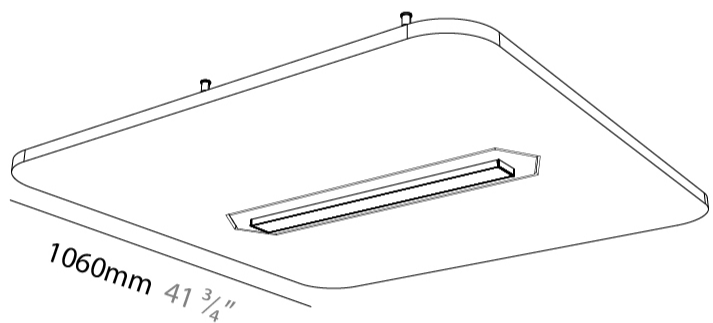

Diffuser: [PMMA - Opal / Clear / Microprism / Clear Microprism / Wallwash Double Asymmetric / Glare Control / Black Raster / Black Raster / Wallwash Left / Wallwash Right](#)

Fixture Finish: [SSR / BKV / CWI / CRY / HAB / UFT / ITA / RUA / FTG / MYG / LOD / PUS / FRO / FUP / KIA / POP / BLS / SPG / MEY / GOH / CHC / COM / ABZ / JAG / OBR / MOS / ROR](#)

Holder Finish: [SSR / BKV / CWI / CRY / HAB / LAG / UFT / ITA / RUA / RUR / MIC / FTG / MYG / TWT / LOD / PUS / FRO / FUP / KIA / POP / BLS / SPG / MEY / GOH / GUM / CHC / COM / ABZ / JAG](#)

Accent Finish: [OPL / MPM / CMP / BKR / WHR / GCL / WWR / WWL / WDA](#)

Acoustic Finish: [SFW / CYW / SEE / SYN / MTS / PMB / TTN / CYB / STO / DPE / BES / SHB / ARE / ANE / VRD / CRF](#)

Fixture Material: [Acoustic / Aluminum / PMMA](#)

Primary Material: [Acoustic](#)

Cable Details: [2000mm/78 3/4" or 6000mm/236 1/4" Cable, - Transparent](#)

ELECTRICAL

Lamp Type: LED
Input Wattage (W): 12.9
Total Output Wattage (W): 11.8
Dimming: [Non-dimming / DALI Dimming / MATTER Dimming](#)
Driver Included: No
Driver Location: Remote
Driver Class: Class 2
Input Voltage (V): 120 - 277
Upon Request: [0 - 10V Dimming / Phase Dimming](#)

LED

Color Temperature (°K): [2700 / 3000 / 3500 / 4000](#)
Max. Delivered Lumen (lm): Max 1847
Nominal Lumen (lm): Max 2140
CRI: >90 CRI
Lamp Life (hrs): 50000

OPTICAL

RATINGS AND CERTIFICATIONS

Certified By: Certified for North American Standards
IP rating: IP20