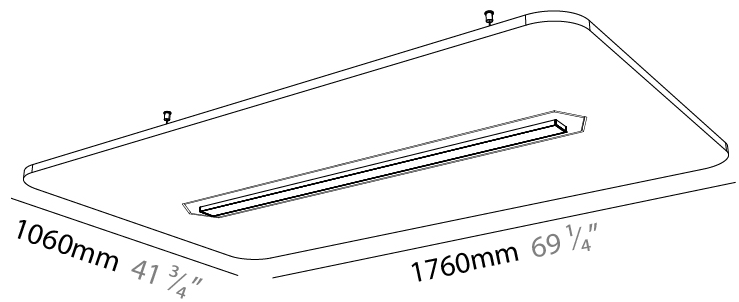

Diffuser: [PMMA - Opal / Clear / Microprism / Clear Microprism / Wallwash Double Asymmetric / Glare Control / Black Raster / Black Raster / Wallwash Left / Wallwash Right](#)

Fixture Finish: [SSR / BKV / CWI / CRY / HAB / UFT / ITA / RUA / FTG / MYG / LOD / PUS / FRO / FUP / KIA / POP / BLS / SPG / MEY / GOH / CHC / COM / ABZ / JAG / OBR / MOS / ROR](#)

Holder Finish: [SSR / BKV / CWI / CRY / HAB / LAG / UFT / ITA / RUA / RUR / MIC / FTG / MYG / TWT / LOD / PUS / FRO / FUP / KIA / POP / BLS / SPG / MEY / GOH / GUM / CHC / COM / ABZ / JAG](#)

Accent Finish: [OPL / MPM / CMP / BKR / WHR / GCL / WWR / WWL / WDA](#)

Acoustic Finish: [SFW / CYW / SEE / SYN / MTS / PMB / TTN / CYB / STO / DPE / BES / SHB / ARE / ANE / VRD / CRF](#)

Fixture Material: [Acoustic / Aluminum / PMMA](#)

Primary Material: [Acoustic](#)

Cable Details: [2000mm/78 3/4" or 6000mm/236 1/4" Cable, - Transparent](#)

ELECTRICAL

Lamp Type: LED
Input Wattage (W): 25.8
Total Output Wattage (W): 23.6
Dimming: [Non-dimming / DALI Dimming / MATTER Dimming](#)
Driver Included: No
Driver Location: Remote
Driver Class: Class 2
Input Voltage (V): 120 - 277
Upon Request: [0 - 10V Dimming / Phase Dimming](#)

LED

Color Temperature (°K): [2700 / 3000 / 3500 / 4000](#)
Max. Delivered Lumen (lm): Max 3694
Nominal Lumen (lm): Max 4280
CRI: >90 CRI
Lamp Life (hrs): 50000

OPTICAL

RATINGS AND CERTIFICATIONS

Certified By: [Certified for North American Standards](#)
IP rating: IP20