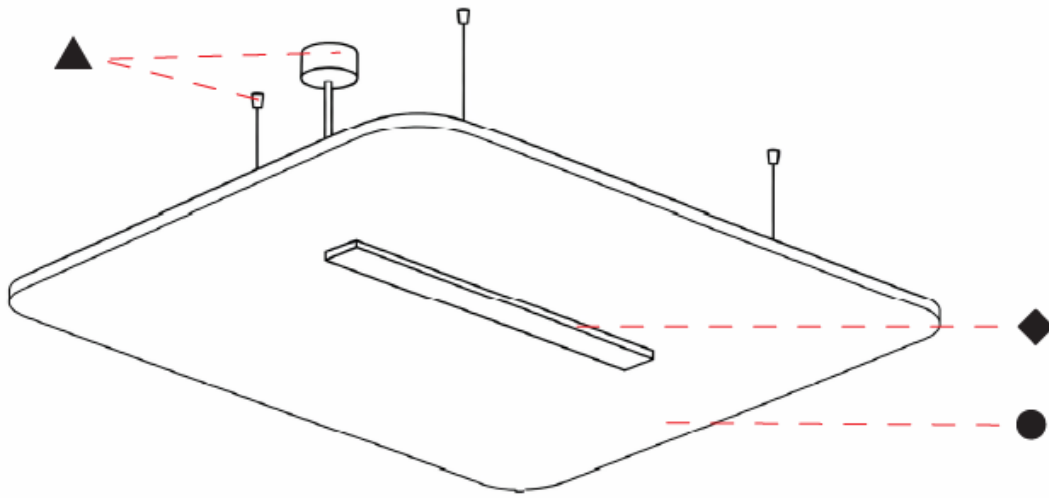

SERENII SUSPENSION

A3001156-

PROJECT	_____
TYPE	_____
SPECIFIER	_____
QUANTITY	_____
DATE	_____

A