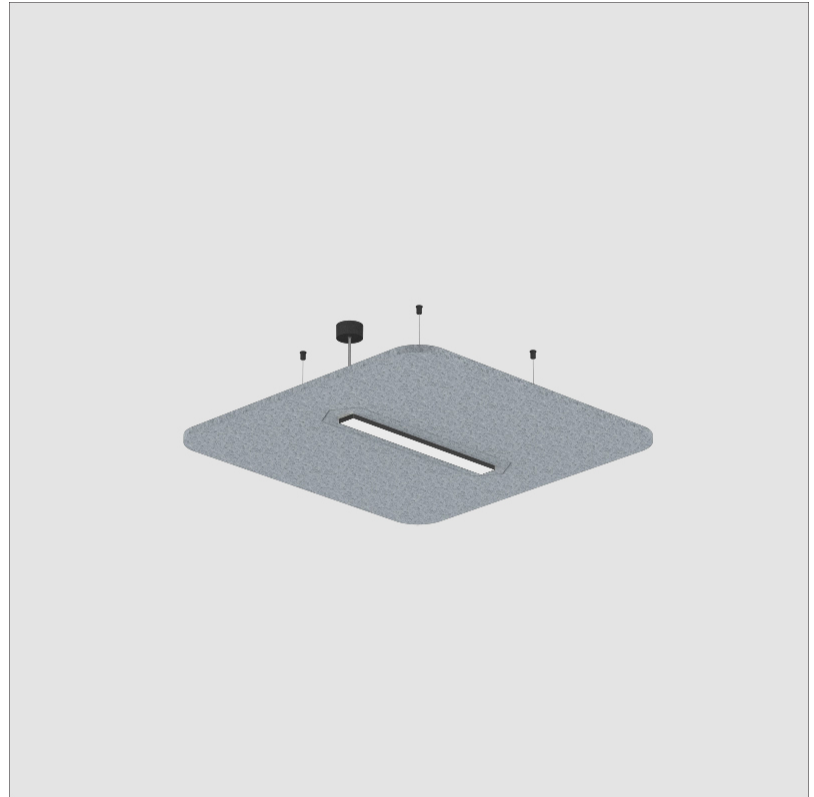

Diffuser: [PMMA - Opal / Clear / Microprism / Clear Microprism / Wallwash Double Asymmetric / Glare Control / Black Raster / Black Raster / Wallwash Left / Wallwash Right](#)

Fixture Finish: [SSR / BKV / CWI / CRY / HAB / UFT / ITA / RUA / FTG / MYG / LOD / PUS / FRO / FUP / KIA / POP / BLS / SPG / MEY / GOH / CHC / COM / ABZ / JAG / OBR / MOS / ROR](#)

Holder Finish: [SSR / BKV / CWI / CRY / HAB / LAG / UFT / ITA / RUA / RUR / MIC / FTG / MYG / TWT / LOD / PUS / FRO / FUP / KIA / POP / BLS / SPG / MEY / GOH / GUM / CHC / COM / ABZ / JAG](#)

Accent Finish: [OPL / MPM / CMP / BKR / WHR / GCL / WWR / WWL / WDA](#)

Acoustic Finish: [SFW / CYW / SEE / SYN / MTS / PMB / TTN / CYB / STO / DPE / BES / SHB / ARE / ANE / VRD / CRF](#)

Fixture Material: [Acoustic / Aluminum / PMMA](#)

Primary Material: [Acoustic](#)

Cable Details: [2000mm/78 3/4" or 6000mm/236 1/4" Cable, - Transparent](#)

ELECTRICAL

Lamp Type: LED
Input Wattage (W): 21.5
Total Output Wattage (W): 20
Dimming: [Non-dimming / DALI Dimming / MATTER Dimming](#)
Driver Included: No
Driver Location: Remote
Driver Class: Class 2
Input Voltage (V): 120 - 277
Upon Request: [0 - 10V Dimming / Phase Dimming](#)

LED

Color Temperature (°K): [2700 / 3000 / 3500 / 4000](#)
Max. Delivered Lumen (lm): Max 2993
Nominal Lumen (lm): Max 3560
CRI: >90 CRI
Lamp Life (hrs): 50000

OPTICAL

RATINGS AND CERTIFICATIONS

Certified By: Certified for North American Standards
IP rating: IP20