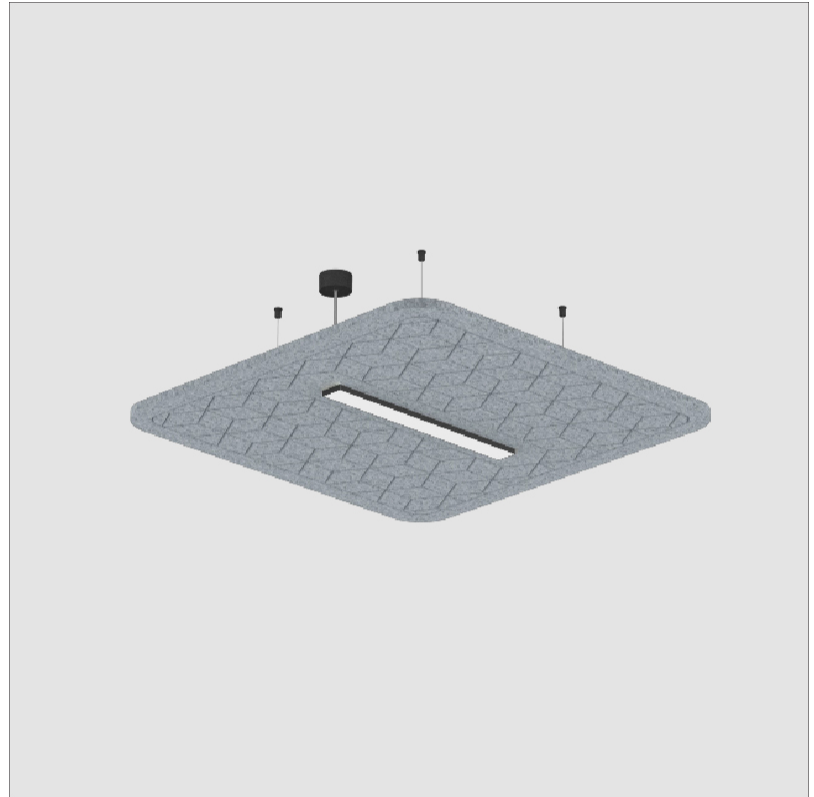

Holder Finish: [SSR / BKV / CWI / CRY / HAB / LAG / UFT / ITA / RUA / RUR / MIC / FTG / MYG / TWT / LOD / PUS / FRO / FUP / KIA / POP / BLS / SPG / MEY / GOH / GUM / CHC / COM / ABZ / JAG](#)

Accent Finish: [OPL / MPM / CMP / BKR / WHR / GCL / WWR / WWL / WDA](#)

Acoustic Finish: [SFW / CYW / SEE / SYN / MTS / PMB / TTN / CYB / STO / DPE / BES / SHB / ARE / ANE / VRD / CRF](#)

Fixture Material: [Acoustic / Aluminum / PMMA](#)

Primary Material: [Acoustic](#)

Cable Details: [2000mm/78 3/4" or 6000mm/236 1/4" Cable, - Transparent](#)

ELECTRICAL

Lamp Type: LED
Input Wattage (W): 12.9
Total Output Wattage (W): 11.8
Dimming: [Non-dimming / DALI Dimming / MATTER Dimming](#)
Driver Included: No
Driver Location: Remote
Driver Class: Class 2
Input Voltage (V): 120 - 277
Upon Request: [0 - 10V Dimming / Phase Dimming](#)

LED

Color Temperature (°K): [2700 / 3000 / 3500 / 4000](#)
Max. Delivered Lumen (lm): Max 1847
Nominal Lumen (lm): Max 2140
CRI: >90 CRI
Lamp Life (hrs): 50000

OPTICAL

RATINGS AND CERTIFICATIONS

Certified By: Certified for North American Standards

IP Rating: [IP20](#) © 2026, T 1800-388-3382, F 416-247-9319, www.zaneen.com

Available for International specifications by adding 'INT' at the end of the existing Model #. For assistance on 'custom' specifications, contact zteam@zaneen.com. In a constant effort to supply the best product, we reserve the right to change specifications or materials without notice. The most recent specification sheets are found at zaneen.com