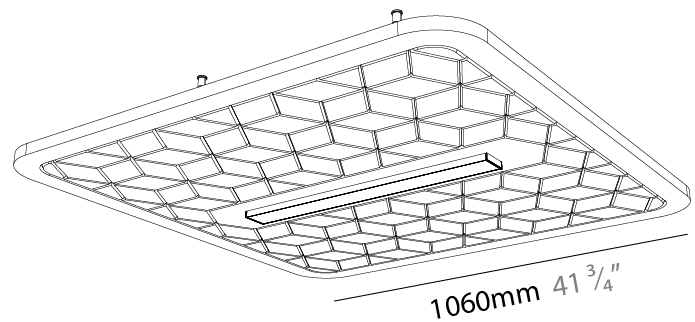

Holder Finish: [SSR / BKV / CWI / CRY / HAB / LAG / UFT / ITA / RUA / RUR / MIC / FTG / MYG / TWT / LOD / PUS / FRO / FUP / KIA / POP / BLS / SPG / MEY / GOH / GUM / CHC / COM / ABZ / JAG](#)

Accent Finish: [OPL / MPM / CMP / BKR / WHR / GCL / WWR / WWL / WDA](#)

Acoustic Finish: [SFW / CYW / SEE / SYN / MTS / PMB / TTN / CYB / STO / DPE / BES / SHB / ARE / ANE / VRD / CRF](#)

Fixture Material: [Acoustic / Aluminum / PMMA](#)

Primary Material: [Acoustic](#)

Cable Details: [2000mm/78 3/4" or 6000mm/236 1/4" Cable, - Transparent](#)

ELECTRICAL

Lamp Type: LED
Input Wattage (W): 12.9
Total Output Wattage (W): 11.8
Dimming: [Non-dimming / DALI Dimming / MATTER Dimming](#)
Driver Included: No
Driver Location: Remote
Driver Class: Class 2
Input Voltage (V): 120 - 277
Upon Request: [0 - 10V Dimming / Phase Dimming](#)

LED

Color Temperature (°K): [2700 / 3000 / 3500 / 4000](#)
Max. Delivered Lumen (lm): Max 1847
Nominal Lumen (lm): Max 2140
CRI: >90 CRI
Lamp Life (hrs): 50000

OPTICAL

RATINGS AND CERTIFICATIONS

Certified By: Certified for North American Standards

IP Rating: [IP20](#) © 2026, T 1800-388-3382, F 416-247-9319, www.zaneen.com

Available for International specifications by adding 'INT' at the end of the existing Model #. For assistance on 'custom' specifications, contact zteam@zaneen.com. In a constant effort to supply the best product, we reserve the right to change specifications or materials without notice. The most recent specification sheets are found at zaneen.com