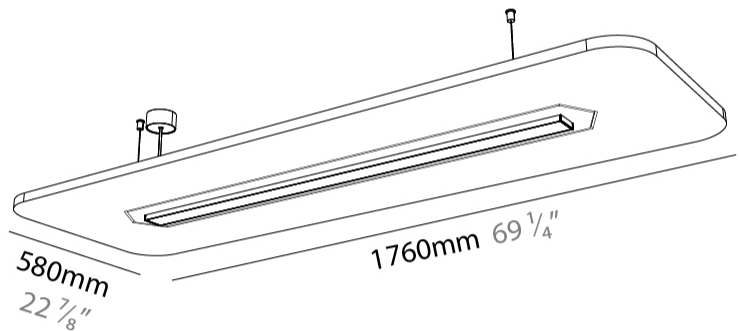

Diffuser: [PMMA - Opal / Clear / Microprism / Clear Microprism / Wallwash Double Asymmetric / Glare Control / Black Raster / Black Raster / Wallwash Left / Wallwash Right](#)

Fixture Finish: [SSR / BKV / CWI / CRY / HAB / UFT / ITA / RUA / FTG / MYG / LOD / PUS / FRO / FUP / KIA / POP / BLS / SPG / MEY / GOH / CHC / COM / ABZ / JAG / OBR / MOS / ROR](#)

Holder Finish: [SSR / BKV / CWI / CRY / HAB / LAG / UFT / ITA / RUA / RUR / MIC / FTG / MYG / TWT / LOD / PUS / FRO / FUP / KIA / POP / BLS / SPG / MEY / GOH / GUM / CHC / COM / ABZ / JAG](#)

Accent Finish: [OPL / MPM / CMP / BKR / WHR / GCL / WWR / WWL / WDA](#)

Acoustic Finish: [SFW / CYW / SEE / SYN / MTS / PMB / TTN / CYB / STO / DPE / BES / SHB / ARE / ANE / VRD / CRF](#)

Fixture Material: [Acoustic / Aluminum / PMMA](#)

Primary Material: [Acoustic](#)

Cable Details: [2000mm/78 3/4" or 6000mm/236 1/4" Cable, - Transparent](#)

ELECTRICAL

Lamp Type: LED
Input Wattage (W): 25.8
Total Output Wattage (W): 23.6
Dimming: [Non-dimming / DALI Dimming / MATTER Dimming](#)
Driver Included: No
Driver Location: Remote
Driver Class: Class 2
Input Voltage (V): 120 - 277
Upon Request: [0 - 10V Dimming / Phase Dimming](#)

LED

Color Temperature (°K): [2700 / 3000 / 3500 / 4000](#)
Max. Delivered Lumen (lm): Max 3694
Nominal Lumen (lm): Max 4280
CRI: >90 CRI
Lamp Life (hrs): 50000

OPTICAL

RATINGS AND CERTIFICATIONS

Certified By: Certified for North American Standards
IP rating: IP20