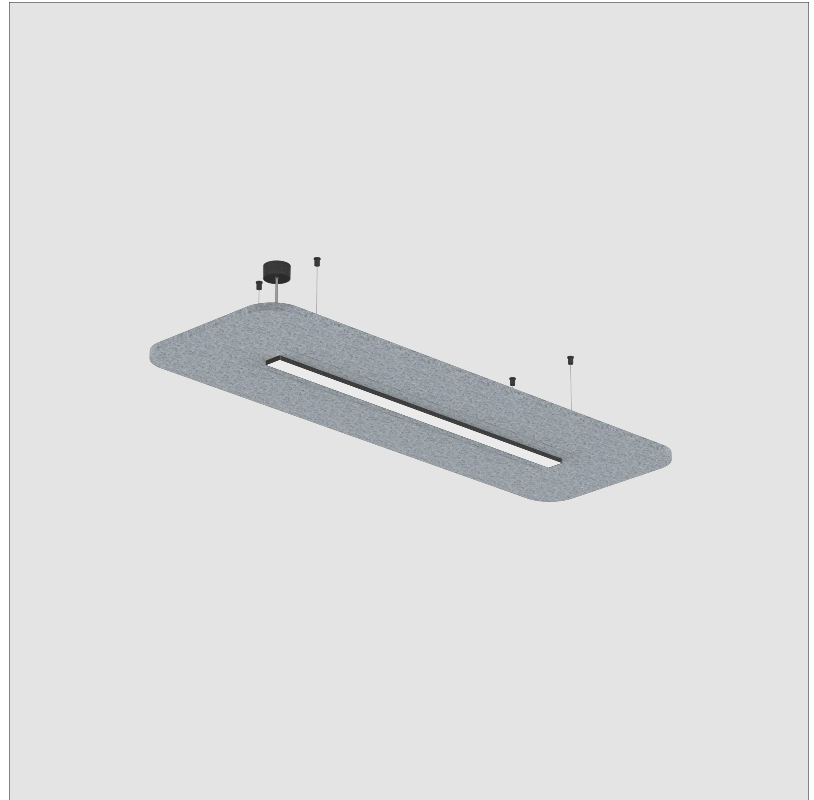

Diffuser: [PMMA - Opal / Clear / Microprism / Clear Microprism / Wallwash Double Asymmetric / Glare Control / Black Raster / Black Raster / Wallwash Left / Wallwash Right](#)

Fixture Finish: [SSR / BKV / CWI / CRY / HAB / UFT / ITA / RUA / FTG / MYG / LOD / PUS / FRO / FUP / KIA / POP / BLS / SPG / MEY / GOH / CHC / COM / ABZ / JAG / OBR / MOS / ROR](#)

Holder Finish: [SSR / BKV / CWI / CRY / HAB / LAG / UFT / ITA / RUA / RUR / MIC / FTG / MYG / TWT / LOD / PUS / FRO / FUP / KIA / POP / BLS / SPG / MEY / GOH / GUM / CHC / COM / ABZ / JAG](#)

Accent Finish: [OPL / MPM / CMP / BKR / WHR / GCL / WWR / WWL / WDA](#)

Acoustic Finish: [SFW / CYW / SEE / SYN / MTS / PMB / TTN / CYB / STO / DPE / BES / SHB / ARE / ANE / VRD / CRF](#)

Fixture Material: [Acoustic / Aluminum / PMMA](#)

Primary Material: [Acoustic](#)

Cable Details: [2000mm/78 3/4" or 6000mm/236 1/4" Cable, - Transparent](#)

ELECTRICAL

Lamp Type: LED
Input Wattage (W): 25.8
Total Output Wattage (W): 23.6
Dimming: [Non-dimming / DALI Dimming / MATTER Dimming](#)
Driver Included: No
Driver Location: Remote
Driver Class: Class 2
Input Voltage (V): 120 - 277
Upon Request: [0 - 10V Dimming / Phase Dimming](#)

LED

Color Temperature (°K): [2700 / 3000 / 3500 / 4000](#)
Max. Delivered Lumen (lm): Max 3694
Nominal Lumen (lm): Max 4280
CRI: >90 CRI
Lamp Life (hrs): 50000

OPTICAL

RATINGS AND CERTIFICATIONS

Certified By: Certified for North American Standards
IP rating: IP20