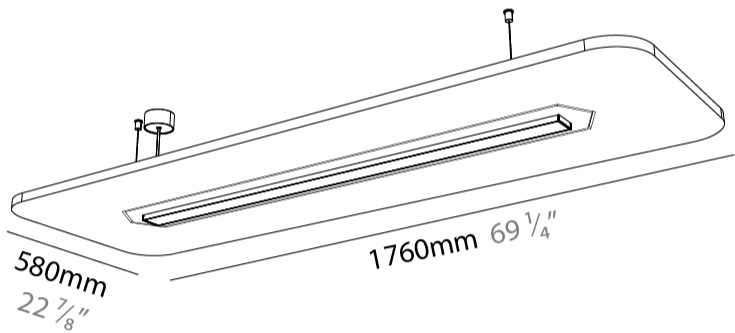

Diffuser: [PMMA - Opal / Clear / Microprism / Clear Microprism / Wallwash Double Asymmetric / Glare Control / Black Raster / Black Raster / Wallwash Left / Wallwash Right](#)

Fixture Finish: [SSR / BKV / CWI / CRY / HAB / UFT / ITA / RUA / FTG / MYG / LOD / PUS / FRO / FUP / KIA / POP / BLS / SPG / MEY / GOH / CHC / COM / ABZ / JAG / OBR / MOS / ROR](#)

Holder Finish: [SSR / BKV / CWI / CRY / HAB / LAG / UFT / ITA / RUA / RUR / MIC / FTG / MYG / TWT / LOD / PUS / FRO / FUP / KIA / POP / BLS / SPG / MEY / GOH / GUM / CHC / COM / ABZ / JAG](#)

Accent Finish: [OPL / MPM / CMP / BKR / WHR / GCL / WWR / WWL / WDA](#)

Acoustic Finish: [SFW / CYW / SEE / SYN / MTS / PMB / TTN / CYB / STO / DPE / BES / SHB / ARE / ANE / VRD / CRF](#)

Fixture Material: [Acoustic / Aluminum / PMMA](#)

Primary Material: [Acoustic](#)

Cable Details: [2000mm/78 3/4" or 6000mm/236 1/4" Cable, - Transparent](#)

ELECTRICAL

Lamp Type: LED
Input Wattage (W): 25.8
Total Output Wattage (W): 23.6
Dimming: [Non-dimming / DALI Dimming / MATTER Dimming](#)
Driver Included: No
Driver Location: Remote
Driver Class: Class 2
Input Voltage (V): 120 - 277
Upon Request: [0 - 10V Dimming / Phase Dimming](#)

LED

Color Temperature (°K): [2700 / 3000 / 3500 / 4000](#)
Max. Delivered Lumen (lm): Max 3694
Nominal Lumen (lm): Max 4280
CRI: >90 CRI
Lamp Life (hrs): 50000

OPTICAL

RATINGS AND CERTIFICATIONS

Certified By: Certified for North American Standards
IP rating: IP20