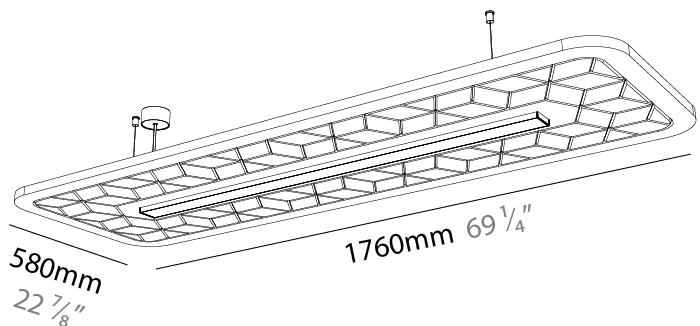

Holder Finish: [SSR / BKV / CWI / CRY / HAB / LAG / UFT / ITA / RUA / RUR / MIC / FTG / MYG / TWT / LOD / PUS / FRO / FUP / KIA / POP / BLS / SPG / MEY / GOH / GUM / CHC / COM / ABZ / JAG](#)

Accent Finish: [OPL / MPM / CMP / BKR / WHR / GCL / WWR / WWL / WDA](#)

Acoustic Finish: [SFW / CYW / SEE / SYN / MTS / PMB / TTN / CYB / STO / DPE / BES / SHB / ARE / ANE / VRD / CRF](#)

Fixture Material: [Acoustic / Aluminum / PMMA](#)

Primary Material: [Acoustic](#)

Cable Details: [2000mm/78 3/4" or 6000mm/236 1/4" Cable, - Transparent](#)

ELECTRICAL

Lamp Type: LED
Input Wattage (W): 47.3
Total Output Wattage (W): 42.7
Dimming: [Non-dimming / DALI Dimming / MATTER Dimming](#)
Driver Included: No
Driver Location: Remote
Driver Class: Class 2
Input Voltage (V): 120 - 277
Upon Request: [0 - 10V Dimming / Phase Dimming](#)

LED

Color Temperature (°K): [2700 / 3000 / 3500 / 4000](#)
Max. Delivered Lumen (lm): Max 6567
Nominal Lumen (lm): Max 7840
CRI: >90 CRI
Lamp Life (hrs): 50000

OPTICAL

RATINGS AND CERTIFICATIONS

Certified By: Certified for North American Standards

© 2026, T 1800-388-3382, F 416-247-9319, www.zaneen.com

Available for International specifications by adding 'INT' at the end of the existing Model #. For assistance on 'custom' specifications, contact zteam@zaneen.com. In a constant effort to supply the best product, we reserve the right to change specifications or materials without notice. The most recent specification sheets are found at zaneen.com