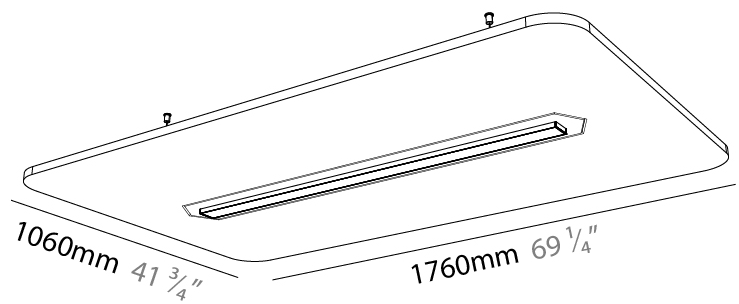

Holder Finish: [SSR / BKV / CWI / CRY / HAB / LAG / UFT / ITA / RUA / RUR / MIC / FTG / MYG / TWT / LOD / PUS / FRO / FUP / KIA / POP / BLS / SPG / MEY / GOH / GUM / CHC / COM / ABZ / JAG](#)

Accent Finish: [OPL / MPM / CMP / BKR / WHR / GCL / WWR / WWL / WDA](#)
Acoustic Finish: [SFW / CYW / SEE / SYN / MTS / PMB / TTN / CYB / STO / DPE / BES / SHB / ARE / ANE / VRD / CRF](#)

Fixture Material: [Acoustic / Aluminum / PMMA](#)

Primary Material: [Acoustic](#)

Cable Details: [2000mm/78 3/4" or 6000mm/236 1/4" Cable, - Transparent](#)

ELECTRICAL

Lamp Type: LED
Input Wattage (W): 47.3
Total Output Wattage (W): 42.7
Dimming: [Non-dimming / DALI Dimming / MATTER Dimming](#)
Driver Included: No
Driver Location: Remote
Driver Class: Class 2
Input Voltage (V): 120 - 277
Upon Request: [0 - 10V Dimming / Phase Dimming](#)

LED

Color Temperature (°K): [2700 / 3000 / 3500 / 4000](#)
Max. Delivered Lumen (lm): Max 6567
Nominal Lumen (lm): Max 7840
CRI: >90 CRI
Lamp Life (hrs): 50000

OPTICAL

RATINGS AND CERTIFICATIONS

Certified By: Certified for North American Standards

© 2026, T 1800-388-3382, F 416-247-9319, www.zaneen.com

Available for International specifications by adding 'INT' at the end of the existing Model #. For assistance on 'custom' specifications, contact zteam@zaneen.com. In a constant effort to supply the best product, we reserve the right to change specifications or materials without notice. The most recent specification sheets are found at zaneen.com