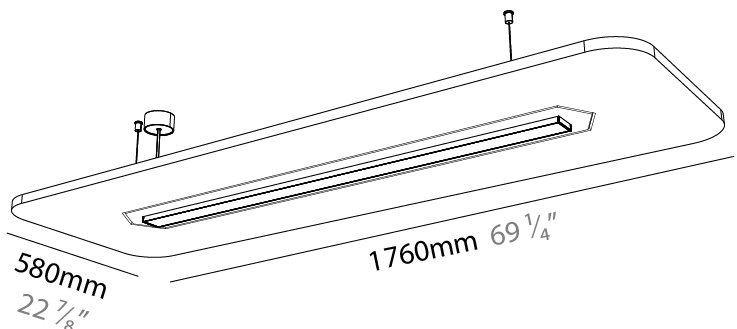

Holder Finish: [SSR / BKV / CWI / CRY / HAB / LAG / UFT / ITA / RUA / RUR / MIC / FTG / MYG / TWT / LOD / PUS / FRO / FUP / KIA / POP / BLS / SPG / MEY / GOH / GUM / CHC / COM / ABZ / JAG](#)

Accent Finish: [OPL / MPM / CMP / BKR / WHR / GCL / WWR / WWL / WDA](#)

Acoustic Finish: [SFW / CYW / SEE / SYN / MTS / PMB / TTN / CYB / STO / DPE / BES / SHB / ARE / ANE / VRD / CRF](#)

Fixture Material: [Acoustic / Aluminum / PMMA](#)

Primary Material: [Acoustic](#)

Cable Details: [2000mm/78 3/4" or 6000mm/236 1/4" Cable, - Transparent](#)

ELECTRICAL

Lamp Type: LED
Input Wattage (W): 47.3
Total Output Wattage (W): 42.7
Dimming: [Non-dimming / DALI Dimming / MATTER Dimming](#)
Driver Included: No
Driver Location: Remote
Driver Class: Class 2
Input Voltage (V): 120 - 277
Upon Request: [0 - 10V Dimming / Phase Dimming](#)

LED

Color Temperature (°K): [2700 / 3000 / 3500 / 4000](#)
Max. Delivered Lumen (lm): Max 6567
Nominal Lumen (lm): Max 7840
CRI: >90 CRI
Lamp Life (hrs): 50000

OPTICAL

RATINGS AND CERTIFICATIONS

Certified By: Certified for North American Standards

© 2026, T 1800-388-3382, F 416-247-9319, www.zaneen.com

Available for International specifications by adding 'INT' at the end of the existing Model #. For assistance on 'custom' specifications, contact zteam@zaneen.com. In a constant effort to supply the best product, we reserve the right to change specifications or materials without notice. The most recent specification sheets are found at zaneen.com

PROJECT
TYPE
SPECIFIER
QUANTITY
DATE