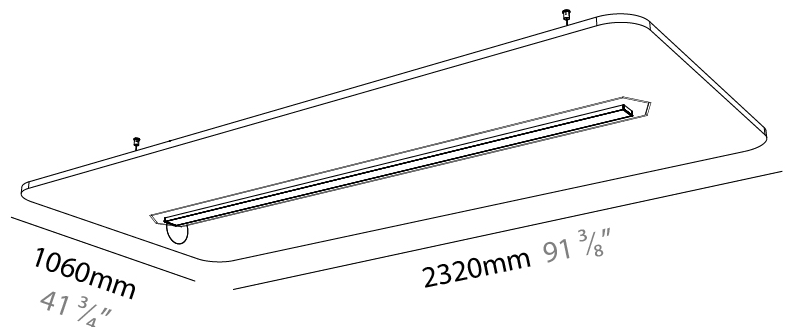

Holder Finish: [SSR / BKV / CWI / CRY / HAB / LAG / UFT / ITA / RUA / RUR / MIC / FTG / MYG / TWT / LOD / PUS / FRO / FUP / KIA / POP / BLS / SPG / MEY / GOH / GUM / CHC / COM / ABZ / JAG](#)

Accent Finish: [OPL / MPM / CMP / BKR / WHR / GCL / WWR / WWL / WDA](#)

Acoustic Finish: [SFW / CYW / SEE / SYN / MTS / PMB / TTN / CYB / STO / DPE / BES / SHB / ARE / ANE / VRD / CRF](#)

Fixture Material: [Acoustic / Aluminum / PMMA](#)

Primary Material: [Acoustic](#)

Cable Details: [2000mm/78 3/4" or 6000mm/236 1/4" Cable, - Transparent](#)

ELECTRICAL

Lamp Type: LED
Input Wattage (W): 73.1
Total Output Wattage (W): 66.3
Dimming: [Non-dimming / DALI Dimming / MATTER Dimming](#)
Driver Included: No
Driver Location: Remote
Driver Class: Class 2
Input Voltage (V): 120 - 277
Upon Request: [0 - 10V Dimming / Phase Dimming](#)

LED

Color Temperature (°K): [2700 / 3000 / 3500 / 4000](#)
Max. Delivered Lumen (lm): Max 10140
Nominal Lumen (lm): Max 12120
CRI: >90 CRI
Lamp Life (hrs): 50000

OPTICAL

RATINGS AND CERTIFICATIONS

Certified By: Certified for North American Standards

© 2026, T 1800-388-3382, F 416-247-9319, www.zaneen.com

Available for International specifications by adding 'INT' at the end of the existing Model #. For assistance on 'custom' specifications, contact zteam@zaneen.com. In a constant effort to supply the best product, we reserve the right to change specifications or materials without notice. The most recent specification sheets are found at zaneen.com