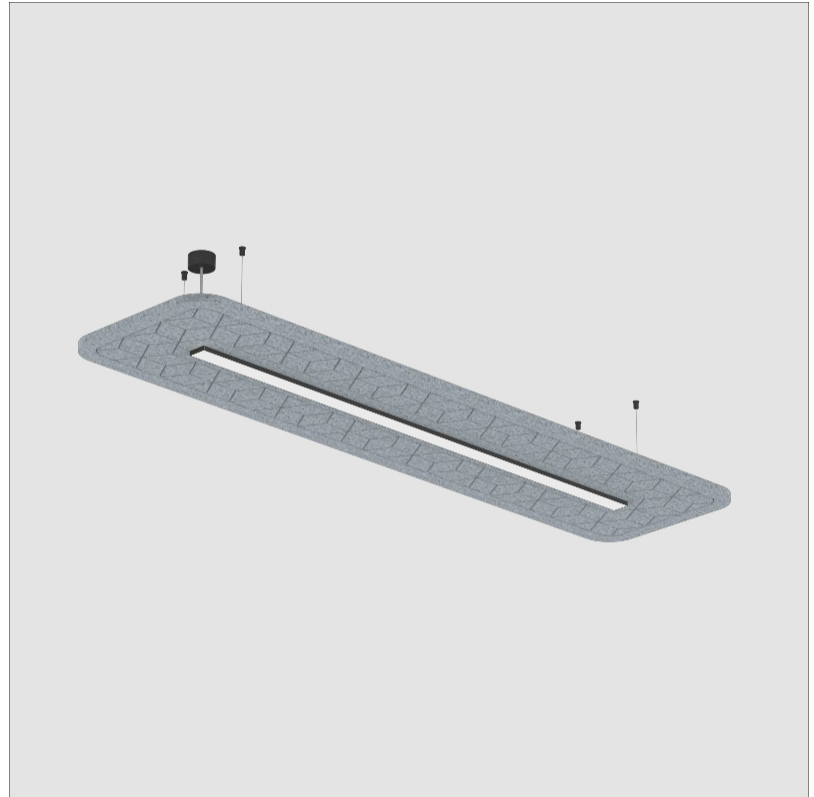

Diffuser: [PMMA - Opal / Clear / Microprism / Clear Microprism / Wallwash Double Asymmetric / Glare Control / Black Raster / Black Raster / Wallwash Left / Wallwash Right](#)

Fixture Finish: [SSR / BKV / CWI / CRY / HAB / UFT / ITA / RUA / FTG / MYG / LOD / PUS / FRO / FUP / KIA / POP / BLS / SPG / MEY / GOH / CHC / COM / ABZ / JAG / OBR / MOS / ROR](#)

Holder Finish: [SSR / BKV / CWI / CRY / HAB / LAG / UFT / ITA / RUA / RUR / MIC / FTG / MYG / TWT / LOD / PUS / FRO / FUP / KIA / POP / BLS / SPG / MEY / GOH / GUM / CHC / COM / ABZ / JAG](#)

Accent Finish: [OPL / MPM / CMP / BKR / WHR / GCL / WWR / WWL / WDA](#)

Acoustic Finish: [SFW / CYW / SEE / SYN / MTS / PMB / TTN / CYB / STO / DPE / BES / SHB / ARE / ANE / VRD / CRF](#)

Fixture Material: [Acoustic / Aluminum / PMMA](#)

Primary Material: [Acoustic](#)

Cable Details: [2000mm/78 3/4" or 6000mm/236 1/4" Cable, - Transparent](#)

ELECTRICAL

Lamp Type: LED
Input Wattage (W): 73.1
Total Output Wattage (W): 66.3
Dimming: [Non-dimming / DALI Dimming / MATTER Dimming](#)
Driver Included: No
Driver Location: Remote
Driver Class: Class 2
Input Voltage (V): 120 - 277
Upon Request: [0 - 10V Dimming / Phase Dimming](#)

LED

Color Temperature (°K): [2700 / 3000 / 3500 / 4000](#)
Max. Delivered Lumen (lm): Max 10140
Nominal Lumen (lm): Max 12120
CRI: >90 CRI
Lamp Life (hrs): 50000

OPTICAL

RATINGS AND CERTIFICATIONS

Certified By: Certified for North American Standards
IP rating: IP20