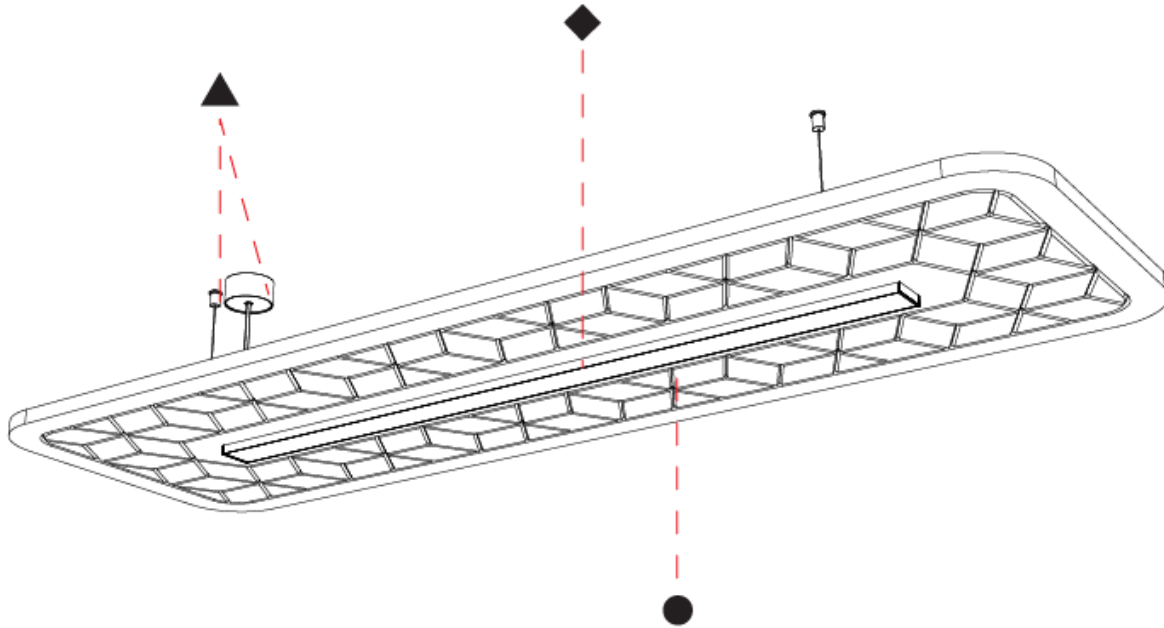

SERENII SUSPENSION

A3001168-

PROJECT	_____
TYPE	_____
SPECIFIER	_____
QUANTITY	_____
DATE	_____

A