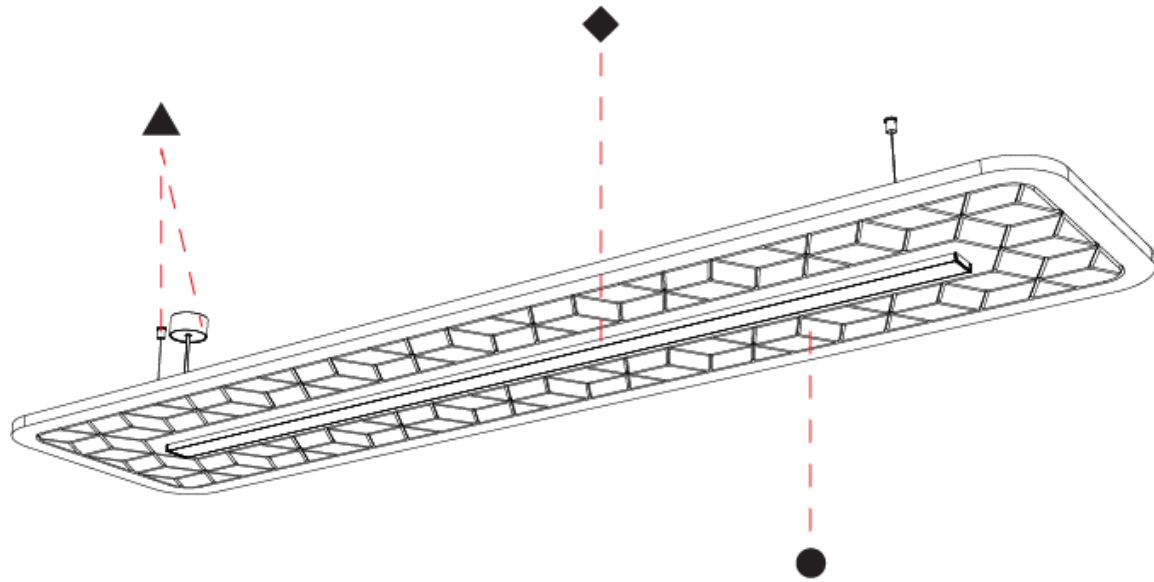

SERENII SUSPENSION

A3001172-

PROJECT	_____
TYPE	_____
SPECIFIER	_____
QUANTITY	_____
DATE	_____

A