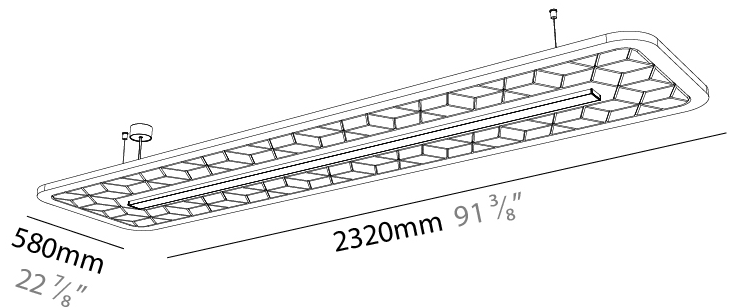

Diffuser: [PMMA - Opal / Clear / Microprism / Clear Microprism / Wallwash Double Asymmetric / Glare Control / Black Raster / Black Raster / Wallwash Left / Wallwash Right](#)

Fixture Finish: [SSR / BKV / CWI / CRY / HAB / UFT / ITA / RUA / FTG / MYG / LOD / PUS / FRO / FUP / KIA / POP / BLS / SPG / MEY / GOH / CHC / COM / ABZ / JAG / OBR / MOS / ROR](#)

Holder Finish: [SSR / BKV / CWI / CRY / HAB / LAG / UFT / ITA / RUA / RUR / MIC / FTG / MYG / TWT / LOD / PUS / FRO / FUP / KIA / POP / BLS / SPG / MEY / GOH / GUM / CHC / COM / ABZ / JAG](#)

Accent Finish: [OPL / MPM / CMP / BKR / WHR / GCL / WWR / WWL / WDA](#)

Acoustic Finish: [SFW / CYW / SEE / SYN / MTS / PMB / TTN / CYB / STO / DPE / BES / SHB / ARE / ANE / VRD / CRF](#)

Fixture Material: [Acoustic / Aluminum / PMMA](#)

Primary Material: [Acoustic](#)

Cable Details: [2000mm/78 3/4" or 6000mm/236 1/4" Cable, - Transparent](#)

ELECTRICAL

Lamp Type: LED
Input Wattage (W): 73.1
Total Output Wattage (W): 66.3
Dimming: [Non-dimming / DALI Dimming / MATTER Dimming](#)
Driver Included: No
Driver Location: Remote
Driver Class: Class 2
Input Voltage (V): 120 - 277
Upon Request: [0 - 10V Dimming / Phase Dimming](#)

LED

Color Temperature (°K): [2700 / 3000 / 3500 / 4000](#)
Max. Delivered Lumen (lm): Max 10140
Nominal Lumen (lm): Max 12120
CRI: >90 CRI
Lamp Life (hrs): 50000

OPTICAL

RATINGS AND CERTIFICATIONS

Certified By: Certified for North American Standards
IP rating: IP20