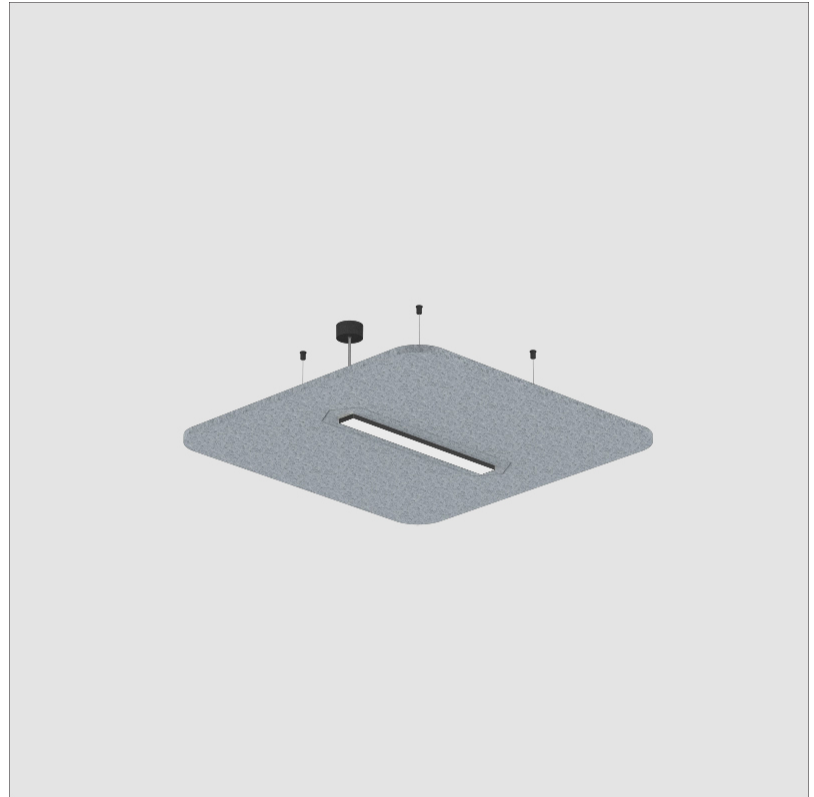

Diffuser: [PMMA - Opal / Clear / Microprism / Clear Microprism / Wallwash Double Asymmetric / Glare Control / Black Raster / Black Raster / Wallwash Left / Wallwash Right](#)

Fixture Finish: [SSR / BKV / CWI / CRY / HAB / UFT / ITA / RUA / FTG / MYG / LOD / PUS / FRO / FUP / KIA / POP / BLS / SPG / MEY / GOH / CHC / COM / ABZ / JAG / OBR / MOS / ROR](#)

Holder Finish: [SSR / BKV / CWI / CRY / HAB / LAG / UFT / ITA / RUA / RUR / MIC / FTG / MYG / TWT / LOD / PUS / FRO / FUP / KIA / POP / BLS / SPG / MEY / GOH / GUM / CHC / COM / ABZ / JAG](#)

Accent Finish: [OPL / MPM / CMP / BKR / WHR / GCL / WWR / WWL / WDA](#)

Acoustic Finish: [SFW / CYW / SEE / SYN / MTS / PMB / TTN / CYB / STO / DPE / BES / SHB / ARE / ANE / VRD / CRF](#)

Fixture Material: [Acoustic / Aluminum / PMMA](#)

Primary Material: [Acoustic](#)

Cable Details: [2000mm/78 3/4" or 6000mm/236 1/4" Cable, - Transparent](#)

ELECTRICAL

Lamp Type: LED
Input Wattage (W): 21.5
Total Output Wattage (W): 20
Dimming: [Non-dimming / DALI Dimming / MATTER Dimming](#)
Driver Included: No
Driver Location: Remote
Driver Class: Class 2
Input Voltage (V): 120 - 277
Upon Request: [0 - 10V Dimming / Phase Dimming](#)

LED

Color Temperature (°K): [2700 / 3000 / 3500 / 4000](#)
Max. Delivered Lumen (lm): Max 2993
Nominal Lumen (lm): Max 3560
CRI: >90 CRI
Lamp Life (hrs): 50000

OPTICAL

RATINGS AND CERTIFICATIONS

Certified By: Certified for North American Standards
IP rating: IP20

PROJECT
TYPE
SPECIFIER
QUANTITY
DATE