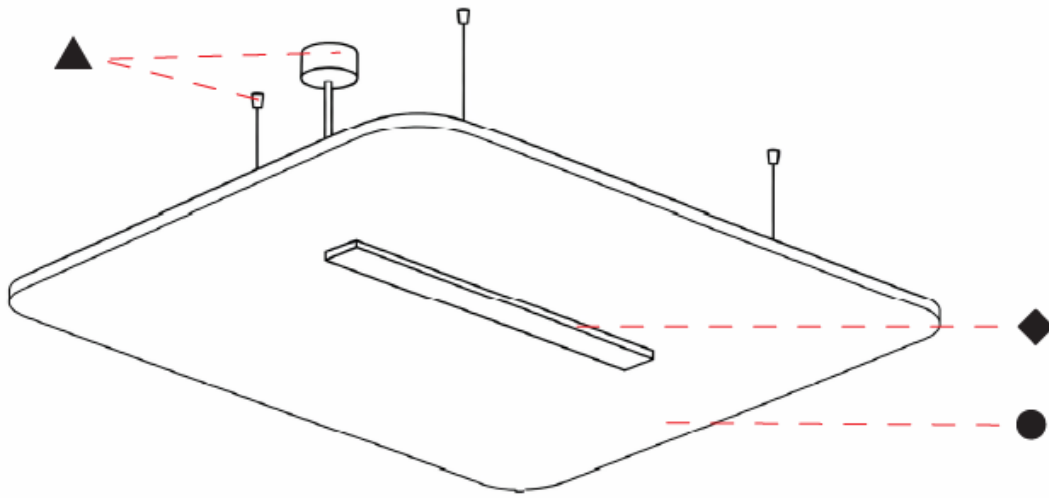

A3001156-

PROJECT	_____
TYPE	_____
SPECIFIER	_____
QUANTITY	_____
DATE	_____