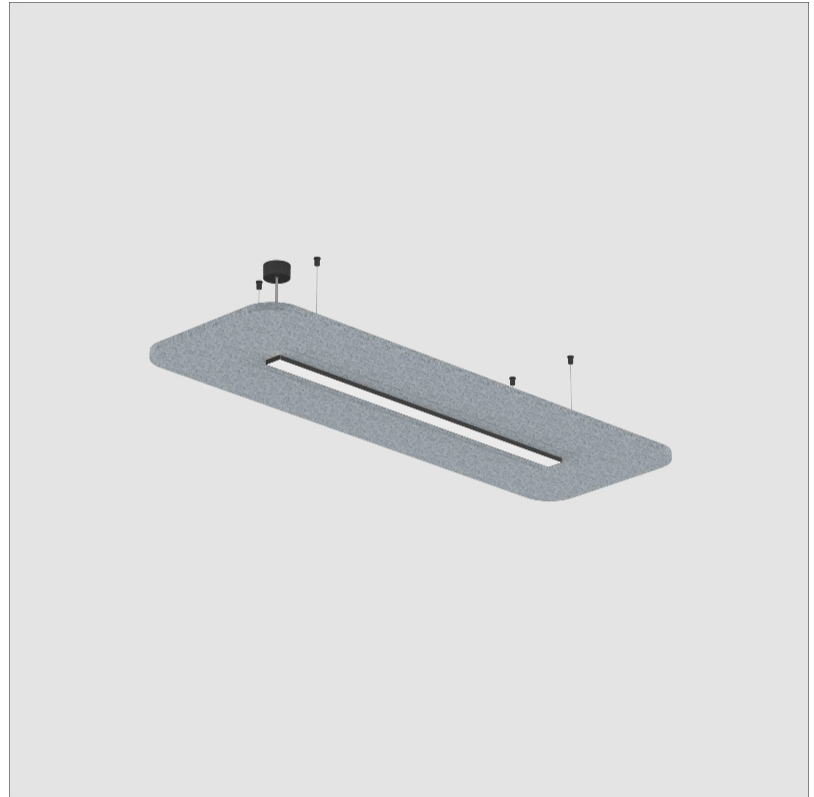

Holder Finish: [SSR / BKV / CWI / CRY / HAB / LAG / UFT / ITA / RUA / RUR / MIC / FTG / MYG / TWT / LOD / PUS / FRO / FUP / KIA / POP / BLS / SPG / MEY / GOH / GUM / CHC / COM / ABZ / JAG](#)

Accent Finish: [OPL / MPM / CMP / BKR / WHR / GCL / WWR / WWL / WDA](#)

Acoustic Finish: [SFW / CYW / SEE / SYN / MTS / PMB / TTN / CYB / STO / DPE / BES / SHB / ARE / ANE / VRD / CRF](#)

Fixture Material: [Acoustic / Aluminum / PMMA](#)

Primary Material: [Acoustic](#)

Cable Details: [2000mm/78 3/4" or 6000mm/236 1/4" Cable, - Transparent](#)

ELECTRICAL

Lamp Type: LED
Input Wattage (W): 47.3
Total Output Wattage (W): 42.7
Dimming: [Non-dimming / DALI Dimming / MATTER Dimming](#)
Driver Included: No
Driver Location: Remote
Driver Class: Class 2
Input Voltage (V): 120 - 277
Upon Request: [0 - 10V Dimming / Phase Dimming](#)

LED

Color Temperature (°K): [2700 / 3000 / 3500 / 4000](#)
Max. Delivered Lumen (lm): Max 6567
Nominal Lumen (lm): Max 7840
CRI: >90 CRI
Lamp Life (hrs): 50000

OPTICAL

RATINGS AND CERTIFICATIONS

Certified By: Certified for North American Standards

© 2026, T 1800-388-3382, F 416-247-9319, www.zaneen.com

Available for International specifications by adding 'INT' at the end of the existing Model #. For assistance on 'custom' specifications, contact zteam@zaneen.com. In a constant effort to supply the best product, we reserve the right to change specifications or materials without notice. The most recent specification sheets are found at zaneen.com

PROJECT
TYPE
SPECIFIER
QUANTITY
DATE