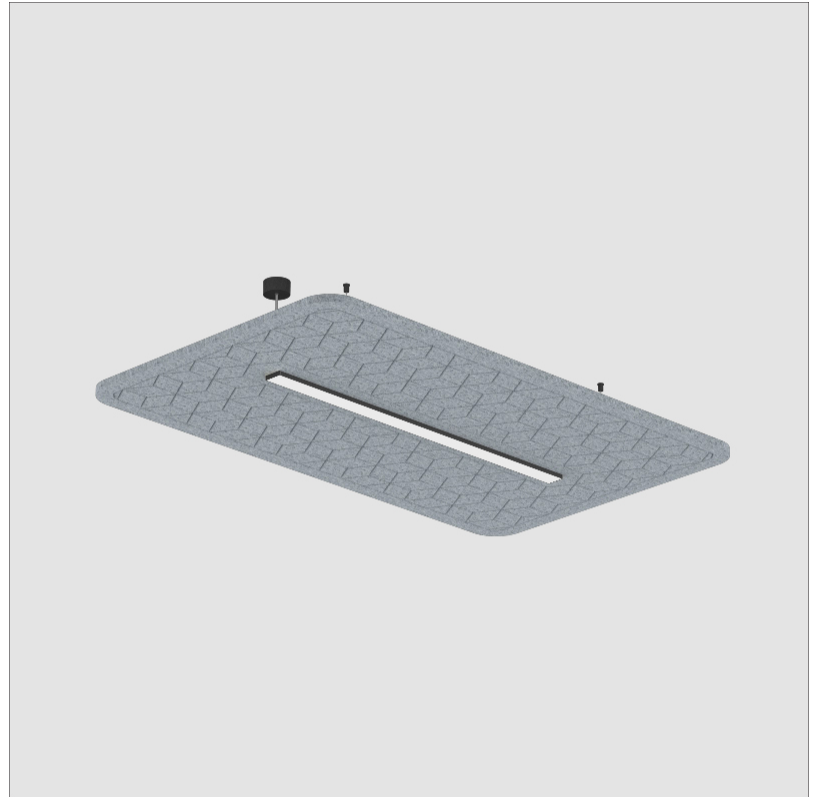

Holder Finish: [SSR / BKV / CWI / CRY / HAB / LAG / UFT / ITA / RUA / RUR / MIC / FTG / MYG / TWT / LOD / PUS / FRO / FUP / KIA / POP / BLS / SPG / MEY / GOH / GUM / CHC / COM / ABZ / JAG](#)

Accent Finish: [OPL / MPM / CMP / BKR / WHR / GCL / WWR / WWL / WDA](#)

Acoustic Finish: [SFW / CYW / SEE / SYN / MTS / PMB / TTN / CYB / STO / DPE / BES / SHB / ARE / ANE / VRD / CRF](#)

Fixture Material: [Acoustic / Aluminum / PMMA](#)

Primary Material: [Acoustic](#)

Cable Details: [2000mm/78 3/4" or 6000mm/236 1/4" Cable, - Transparent](#)

ELECTRICAL

Lamp Type: LED
Input Wattage (W): 47.3
Total Output Wattage (W): 42.7
Dimming: [Non-dimming / DALI Dimming / MATTER Dimming](#)
Driver Included: No
Driver Location: Remote
Driver Class: Class 2
Input Voltage (V): 120 - 277
Upon Request: [0 - 10V Dimming / Phase Dimming](#)

LED

Color Temperature (°K): [2700 / 3000 / 3500 / 4000](#)
Max. Delivered Lumen (lm): Max 6567
Nominal Lumen (lm): Max 7840
CRI: >90 CRI
Lamp Life (hrs): 50000

OPTICAL

RATINGS AND CERTIFICATIONS

Certified By: Certified for North American Standards

IP Rating: [IP20](#) © 2026, T 1800-388-3382, F 416-247-9319, www.zaneen.com

Available for International specifications by adding 'INT' at the end of the existing Model #. For assistance on 'custom' specifications, contact zteam@zaneen.com. In a constant effort to supply the best product, we reserve the right to change specifications or materials without notice. The most recent specification sheets are found at zaneen.com