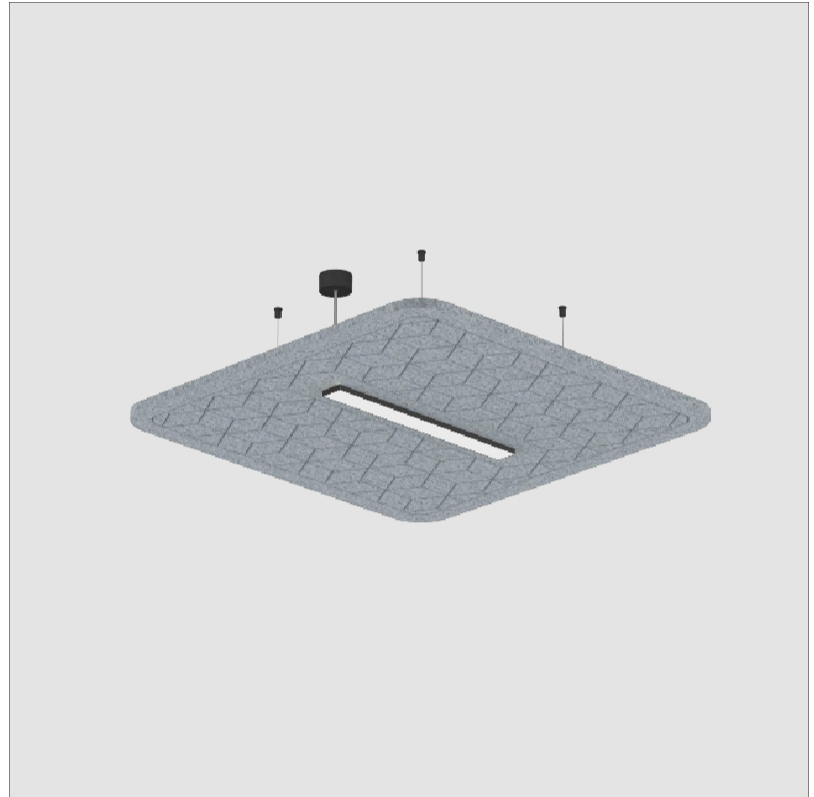

Holder Finish: [SSR / BKV / CWI / CRY / HAB / LAG / UFT / ITA / RUA / RUR / MIC / FTG / MYG / TWT / LOD / PUS / FRO / FUP / KIA / POP / BLS / SPG / MEY / GOH / GUM / CHC / COM / ABZ / JAG](#)

Accent Finish: [OPL / MPM / CMP / BKR / WHR / GCL / WWR / WWL / WDA](#)

Acoustic Finish: [SFW / CYW / SEE / SYN / MTS / PMB / TTN / CYB / STO / DPE / BES / SHB / ARE / ANE / VRD / CRF](#)

Fixture Material: [Acoustic / Aluminum / PMMA](#)

Primary Material: [Acoustic](#)

Cable Details: [2000mm/78 3/4" or 6000mm/236 1/4" Cable, - Transparent](#)

ELECTRICAL

Lamp Type: LED
Input Wattage (W): 21.5
Total Output Wattage (W): 20
Dimming: [Non-dimming / DALI Dimming / MATTER Dimming](#)
Driver Included: No
Driver Location: Remote
Driver Class: Class 2
Input Voltage (V): 120 - 277
Upon Request: [0 - 10V Dimming / Phase Dimming](#)

LED

Color Temperature (°K): [2700 / 3000 / 3500 / 4000](#)
Max. Delivered Lumen (lm): Max 2993
Nominal Lumen (lm): Max 3560
CRI: >90 CRI
Lamp Life (hrs): 50000

OPTICAL

RATINGS AND CERTIFICATIONS

Certified By: Certified for North American Standards

IP Rating: [IP20](#) © 2026, T 1800-388-3382, F 416-247-9319, www.zaneen.com

Available for International specifications by adding 'INT' at the end of the existing Model #. For assistance on 'custom' specifications, contact zteam@zaneen.com. In a constant effort to supply the best product, we reserve the right to change specifications or materials without notice. The most recent specification sheets are found at zaneen.com