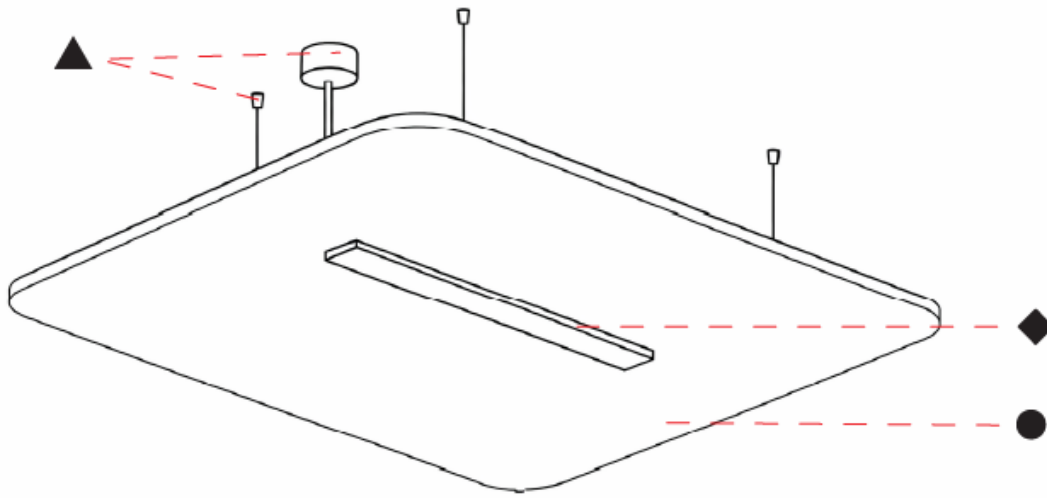

SERENII SUSPENSION

A3001155-

PROJECT	_____
TYPE	_____
SPECIFIER	_____
QUANTITY	_____
DATE	_____