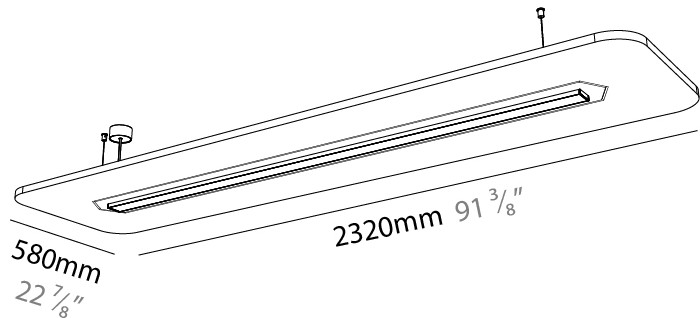

Holder Finish: [SSR / BKV / CWI / CRY / HAB / LAG / UFT / ITA / RUA / RUR / MIC / FTG / MYG / TWT / LOD / PUS / FRO / FUP / KIA / POP / BLS / SPG / MEY / GOH / GUM / CHC / COM / ABZ / JAG](#)

Accent Finish: [OPL / MPM / CMP / BKR / WHR / GCL / WWR / WWL / WDA](#)

Acoustic Finish: [SFW / CYW / SEE / SYN / MTS / PMB / TTN / CYB / STO / DPE / BES / SHB / ARE / ANE / VRD / CRF](#)

Fixture Material: [Acoustic / Aluminum / PMMA](#)

Primary Material: [Acoustic](#)

Cable Details: [2000mm/78 3/4" or 6000mm/236 1/4" Cable, - Transparent](#)

ELECTRICAL

Lamp Type: LED
Input Wattage (W): 73.1
Total Output Wattage (W): 66.3
Dimming: [Non-dimming / DALI Dimming / MATTER Dimming](#)
Driver Included: No
Driver Location: Remote
Driver Class: Class 2
Input Voltage (V): 120 - 277
Upon Request: [0 - 10V Dimming / Phase Dimming](#)

LED

Color Temperature (°K): [2700 / 3000 / 3500 / 4000](#)
Max. Delivered Lumen (lm): Max 10140
Nominal Lumen (lm): Max 12120
CRI: >90 CRI
Lamp Life (hrs): 50000

OPTICAL

RATINGS AND CERTIFICATIONS

Certified By: Certified for North American Standards

© 2026, T 1800-388-3382, F 416-247-9319, www.zaneen.com

Available for International specifications by adding 'INT' at the end of the existing Model #. For assistance on 'custom' specifications, contact zteam@zaneen.com. In a constant effort to supply the best product, we reserve the right to change specifications or materials without notice. The most recent specification sheets are found at zaneen.com

PROJECT
TYPE
SPECIFIER
QUANTITY
DATE