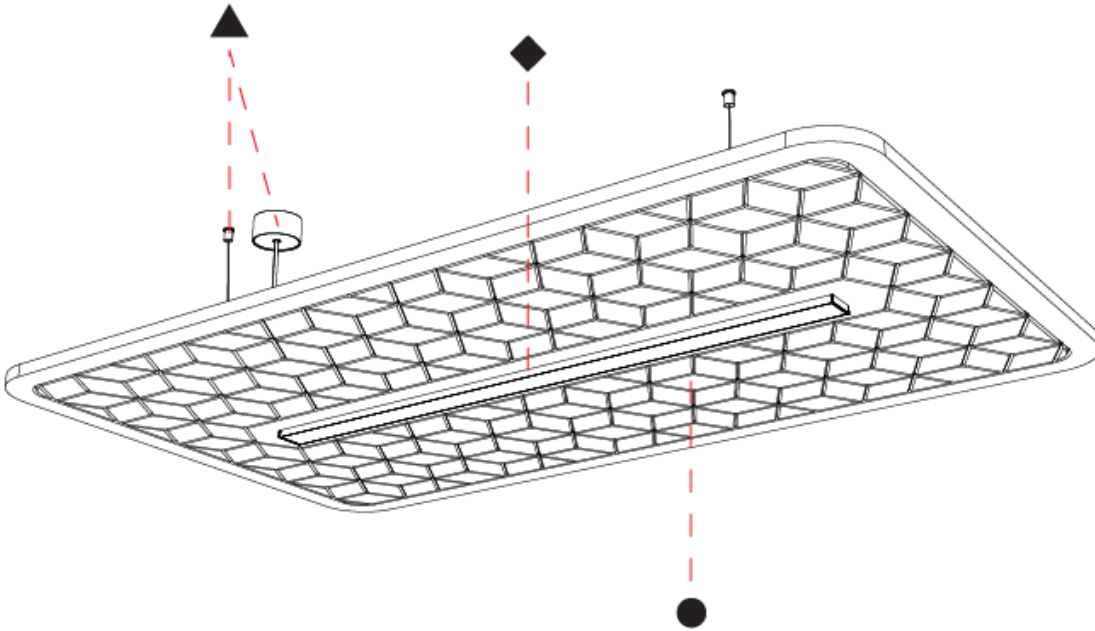

SERENII SUSPENSION

A3001170-

PROJECT	_____
TYPE	_____
SPECIFIER	_____
QUANTITY	_____
DATE	_____

A