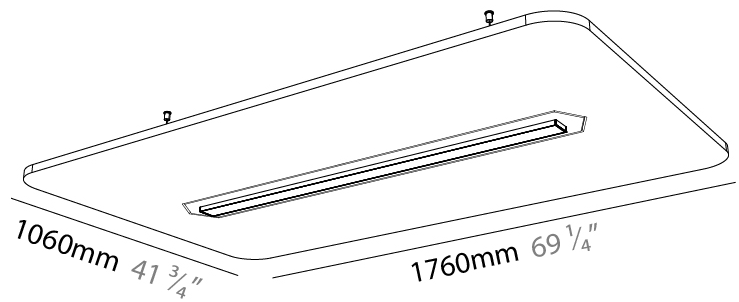

Diffuser: [PMMA - Opal / Clear / Microprism / Clear Microprism / Wallwash Double Asymmetric / Glare Control / Black Raster / Black Raster / Wallwash Left / Wallwash Right](#)

Fixture Finish: [SSR / BKV / CWI / CRY / HAB / UFT / ITA / RUA / FTG / MYG / LOD / PUS / FRO / FUP / KIA / POP / BLS / SPG / MEY / GOH / CHC / COM / ABZ / JAG / OBR / MOS / ROR](#)

Holder Finish: [SSR / BKV / CWI / CRY / HAB / LAG / UFT / ITA / RUA / RUR / MIC / FTG / MYG / TWT / LOD / PUS / FRO / FUP / KIA / POP / BLS / SPG / MEY / GOH / GUM / CHC / COM / ABZ / JAG](#)

Accent Finish: [OPL / MPM / CMP / BKR / WHR / GCL / WWR / WWL / WDA](#)

Acoustic Finish: [SFW / CYW / SEE / SYN / MTS / PMB / TTN / CYB / STO / DPE / BES / SHB / ARE / ANE / VRD / CRF](#)

Fixture Material: [Acoustic / Aluminum / PMMA](#)

Primary Material: [Acoustic](#)

Cable Details: [2000mm/78 3/4" or 6000mm/236 1/4" Cable, - Transparent](#)

ELECTRICAL

Lamp Type: LED
Input Wattage (W): 25.8
Total Output Wattage (W): 23.6
Dimming: [Non-dimming / DALI Dimming / MATTER Dimming](#)
Driver Included: No
Driver Location: Remote
Driver Class: Class 2
Input Voltage (V): 120 - 277
Upon Request: [0 - 10V Dimming / Phase Dimming](#)

LED

Color Temperature (°K): [2700 / 3000 / 3500 / 4000](#)
Max. Delivered Lumen (lm): Max 3694
Nominal Lumen (lm): Max 4280
CRI: >90 CRI
Lamp Life (hrs): 50000

OPTICAL

RATINGS AND CERTIFICATIONS

Certified By: [Certified for North American Standards](#)
IP rating: [IP20](#)