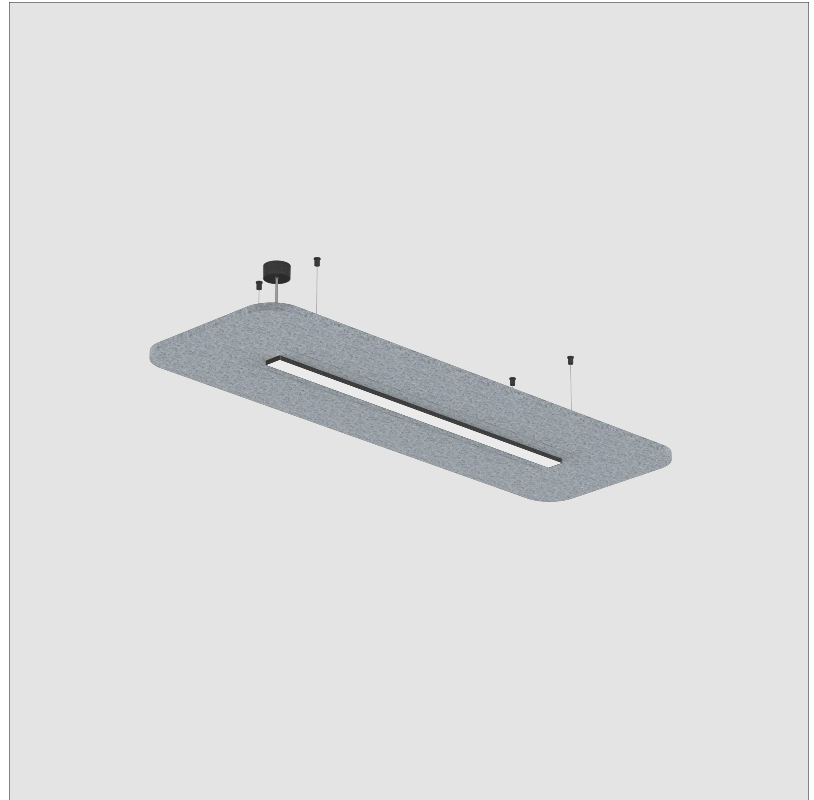

Diffuser: [PMMA - Opal / Clear / Microprism / Clear Microprism / Wallwash Double Asymmetric / Glare Control / Black Raster / Black Raster / Wallwash Left / Wallwash Right](#)

Fixture Finish: [SSR / BKV / CWI / CRY / HAB / UFT / ITA / RUA / FTG / MYG / LOD / PUS / FRO / FUP / KIA / POP / BLS / SPG / MEY / GOH / CHC / COM / ABZ / JAG / OBR / MOS / ROR](#)

Holder Finish: [SSR / BKV / CWI / CRY / HAB / LAG / UFT / ITA / RUA / RUR / MIC / FTG / MYG / TWT / LOD / PUS / FRO / FUP / KIA / POP / BLS / SPG / MEY / GOH / GUM / CHC / COM / ABZ / JAG](#)

Accent Finish: [OPL / MPM / CMP / BKR / WHR / GCL / WWR / WWL / WDA](#)

Acoustic Finish: [SFW / CYW / SEE / SYN / MTS / PMB / TTN / CYB / STO / DPE / BES / SHB / ARE / ANE / VRD / CRF](#)

Fixture Material: [Acoustic / Aluminum / PMMA](#)

Primary Material: [Acoustic](#)

Cable Details: [2000mm/78 3/4" or 6000mm/236 1/4" Cable, - Transparent](#)

ELECTRICAL

Lamp Type: LED
Input Wattage (W): 25.8
Total Output Wattage (W): 23.6
Dimming: Non-dimming / DALI Dimming / MATTER Dimming
Driver Included: No
Driver Location: Remote
Driver Class: Class 2
Input Voltage (V): 120 - 277
Upon Request: 0 - 10V Dimming / Phase Dimming

LED

Color Temperature (°K): 2700 / 3000 / 3500 / 4000
Max. Delivered Lumen (lm): Max 3694
Nominal Lumen (lm): Max 4280
CRI: >90 CRI
Lamp Life (hrs): 50000

OPTICAL

RATINGS AND CERTIFICATIONS

Certified By: Certified for North American Standards
IP rating: IP20