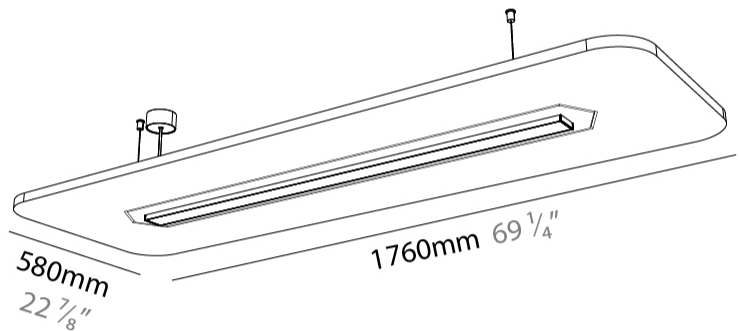

Diffuser: [PMMA - Opal / Clear / Microprism / Clear Microprism / Wallwash Double Asymmetric / Glare Control / Black Raster / Black Raster / Wallwash Left / Wallwash Right](#)

Fixture Finish: [SSR / BKV / CWI / CRY / HAB / UFT / ITA / RUA / FTG / MYG / LOD / PUS / FRO / FUP / KIA / POP / BLS / SPG / MEY / GOH / CHC / COM / ABZ / JAG / OBR / MOS / ROR](#)

Holder Finish: [SSR / BKV / CWI / CRY / HAB / LAG / UFT / ITA / RUA / RUR / MIC / FTG / MYG / TWT / LOD / PUS / FRO / FUP / KIA / POP / BLS / SPG / MEY / GOH / GUM / CHC / COM / ABZ / JAG](#)

Accent Finish: [OPL / MPM / CMP / BKR / WHR / GCL / WWR / WWL / WDA](#)

Acoustic Finish: [SFW / CYW / SEE / SYN / MTS / PMB / TTN / CYB / STO / DPE / BES / SHB / ARE / ANE / VRD / CRF](#)

Fixture Material: [Acoustic / Aluminum / PMMA](#)

Primary Material: [Acoustic](#)

Cable Details: [2000mm/78 3/4" or 6000mm/236 1/4" Cable, - Transparent](#)

ELECTRICAL

Lamp Type: LED
Input Wattage (W): 25.8
Total Output Wattage (W): 23.6
Dimming: Non-dimming / DALI Dimming / MATTER Dimming
Driver Included: No
Driver Location: Remote
Driver Class: Class 2
Input Voltage (V): 120 - 277
Upon Request: 0 - 10V Dimming / Phase Dimming

LED

Color Temperature (°K): 2700 / 3000 / 3500 / 4000
Max. Delivered Lumen (lm): Max 3694
Nominal Lumen (lm): Max 4280
CRI: >90 CRI
Lamp Life (hrs): 50000

OPTICAL

RATINGS AND CERTIFICATIONS

Certified By: Certified for North American Standards
IP rating: IP20