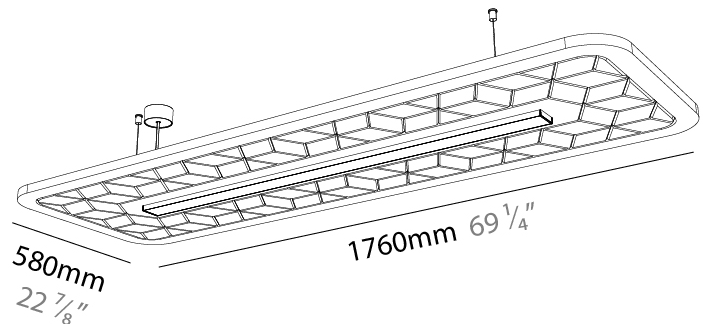

Diffuser: [PMMA - Opal / Clear / Microprism / Clear Microprism / Wallwash Double Asymmetric / Glare Control / Black Raster / Black Raster / Wallwash Left / Wallwash Right](#)

Fixture Finish: [SSR / BKV / CWI / CRY / HAB / UFT / ITA / RUA / FTG / MYG / LOD / PUS / FRO / FUP / KIA / POP / BLS / SPG / MEY / GOH / CHC / COM / ABZ / JAG / OBR / MOS / ROR](#)

Holder Finish: [SSR / BKV / CWI / CRY / HAB / LAG / UFT / ITA / RUA / RUR / MIC / FTG / MYG / TWT / LOD / PUS / FRO / FUP / KIA / POP / BLS / SPG / MEY / GOH / GUM / CHC / COM / ABZ / JAG](#)

Accent Finish: [OPL / MPM / CMP / BKR / WHR / GCL / WWR / WWL / WDA](#)

Acoustic Finish: [SFW / CYW / SEE / SYN / MTS / PMB / TTN / CYB / STO / DPE / BES / SHB / ARE / ANE / VRD / CRF](#)

Fixture Material: [Acoustic / Aluminum / PMMA](#)

Primary Material: [Acoustic](#)

Cable Details: [2000mm/78 3/4" or 6000mm/236 1/4" Cable, - Transparent](#)

ELECTRICAL

Lamp Type: LED
Input Wattage (W): 25.8
Total Output Wattage (W): 23.6
Dimming: [Non-dimming / DALI Dimming / MATTER Dimming](#)
Driver Included: No
Driver Location: Remote
Driver Class: Class 2
Input Voltage (V): 120 - 277
Upon Request: [0 - 10V Dimming / Phase Dimming](#)

LED

Color Temperature (°K): [2700 / 3000 / 3500 / 4000](#)
Max. Delivered Lumen (lm): Max 3694
Nominal Lumen (lm): Max 4280
CRI: >90 CRI
Lamp Life (hrs): 50000

OPTICAL

RATINGS AND CERTIFICATIONS

Certified By: Certified for North American Standards
IP rating: IP20

PROJECT
TYPE
SPECIFIER
QUANTITY
DATE