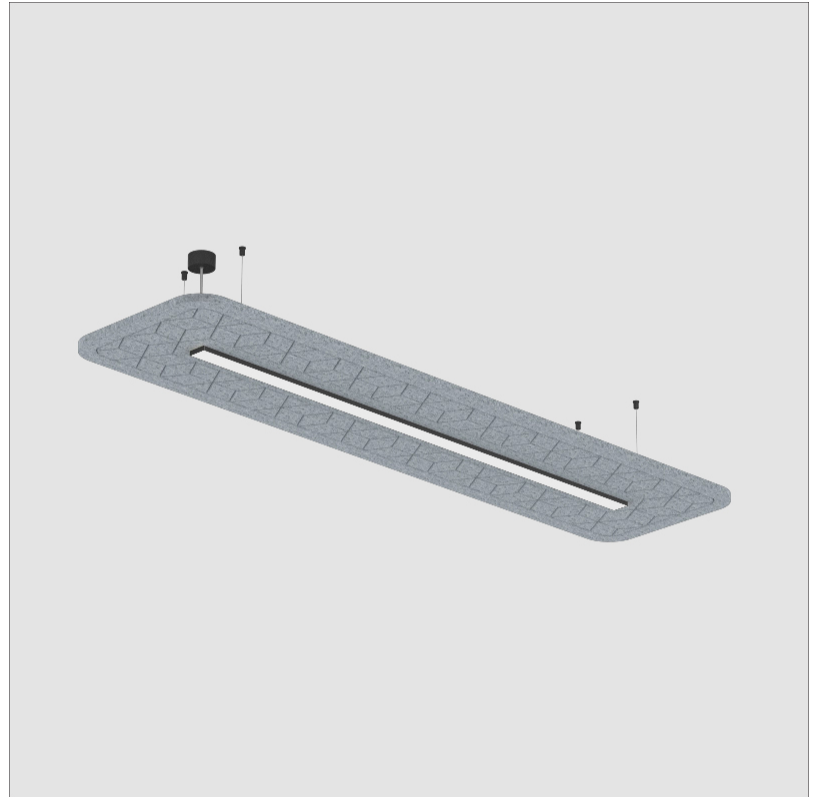

Holder Finish: [SSR / BKV / CWI / CRY / HAB / LAG / UFT / ITA / RUA / RUR / MIC / FTG / MYG / TWT / LOD / PUS / FRO / FUP / KIA / POP / BLS / SPG / MEY / GOH / GUM / CHC / COM / ABZ / JAG](#)

Accent Finish: [OPL / MPM / CMP / BKR / WHR / GCL / WWR / WWL / WDA](#)

Acoustic Finish: [SFW / CYW / SEE / SYN / MTS / PMB / TTN / CYB / STO / DPE / BES / SHB / ARE / ANE / VRD / CRF](#)

Fixture Material: [Acoustic / Aluminum / PMMA](#)

Primary Material: [Acoustic](#)

Cable Details: [2000mm/78 3/4" or 6000mm/236 1/4" Cable, - Transparent](#)

ELECTRICAL

Lamp Type: LED
Input Wattage (W): 38.7
Total Output Wattage (W): 35.5
Dimming: [Non-dimming / DALI Dimming / MATTER Dimming](#)
Driver Included: No
Driver Location: Remote
Driver Class: Class 2
Input Voltage (V): 120 - 277
Upon Request: [0 - 10V Dimming / Phase Dimming](#)

LED

Color Temperature (°K): [2700 / 3000 / 3500 / 4000](#)
Max. Delivered Lumen (lm): Max 5540
Nominal Lumen (lm): Max 6420
CRI: >90 CRI
Lamp Life (hrs): 50000

OPTICAL

RATINGS AND CERTIFICATIONS

Certified By: Certified for North American Standards

IP Rating: [IP20](#) © 2026, T 1800-388-3382, F 416-247-9319, www.zaneen.com

Available for International specifications by adding 'INT' at the end of the existing Model #. For assistance on 'custom' specifications, contact zteam@zaneen.com. In a constant effort to supply the best product, we reserve the right to change specifications or materials without notice. The most recent specification sheets are found at zaneen.com