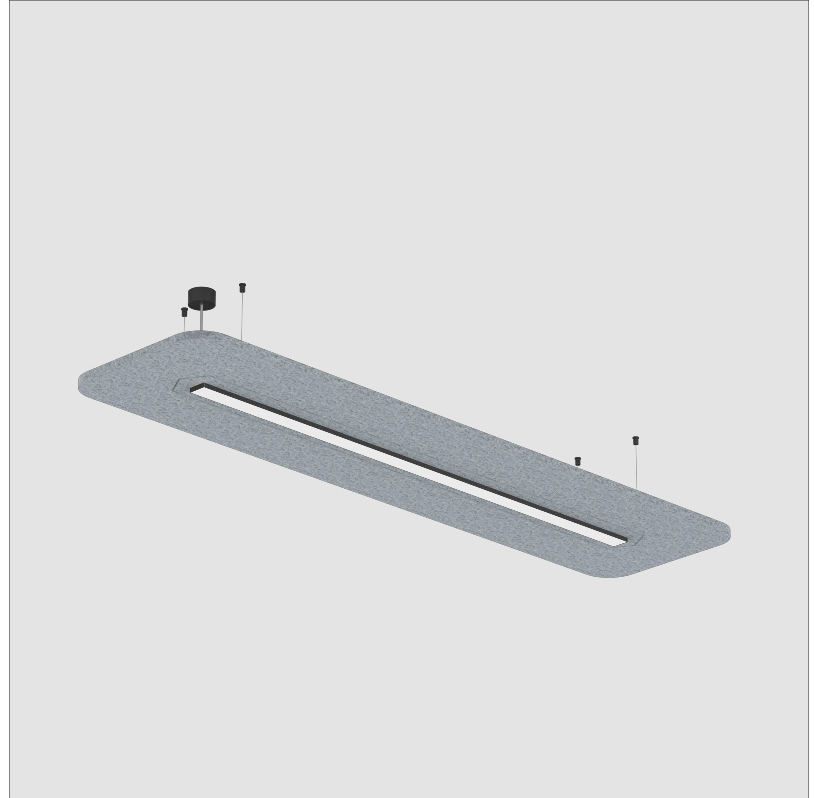

Holder Finish: [SSR / BKV / CWI / CRY / HAB / LAG / UFT / ITA / RUA / RUR / MIC / FTG / MYG / TWT / LOD / PUS / FRO / FUP / KIA / POP / BLS / SPG / MEY / GOH / GUM / CHC / COM / ABZ / JAG](#)

Accent Finish: [OPL / MPM / CMP / BKR / WHR / GCL / WWR / WWL / WDA](#)

Acoustic Finish: [SFW / CYW / SEE / SYN / MTS / PMB / TTN / CYB / STO / DPE / BES / SHB / ARE / ANE / VRD / CRF](#)

Fixture Material: [Acoustic / Aluminum / PMMA](#)

Primary Material: [Acoustic](#)

Cable Details: [2000mm/78 3/4" or 6000mm/236 1/4" Cable, - Transparent](#)

ELECTRICAL

Lamp Type: LED
Input Wattage (W): 38.7
Total Output Wattage (W): 35.5
Dimming: [Non-dimming / DALI Dimming / MATTER Dimming](#)
Driver Included: No
Driver Location: Remote
Driver Class: Class 2
Input Voltage (V): 120 - 277
Upon Request: [0 - 10V Dimming / Phase Dimming](#)

LED

Color Temperature (°K): [2700 / 3000 / 3500 / 4000](#)
Max. Delivered Lumen (lm): Max 5540
Nominal Lumen (lm): Max 6420
CRI: >90 CRI
Lamp Life (hrs): 50000

OPTICAL

RATINGS AND CERTIFICATIONS

Certified By: Certified for North American Standards

© 2026, T 1800-388-3382, F 416-247-9319, www.zaneen.com

Available for International specifications by adding 'INT' at the end of the existing Model #. For assistance on 'custom' specifications, contact zteam@zaneen.com. In a constant effort to supply the best product, we reserve the right to change specifications or materials without notice. The most recent specification sheets are found at zaneen.com