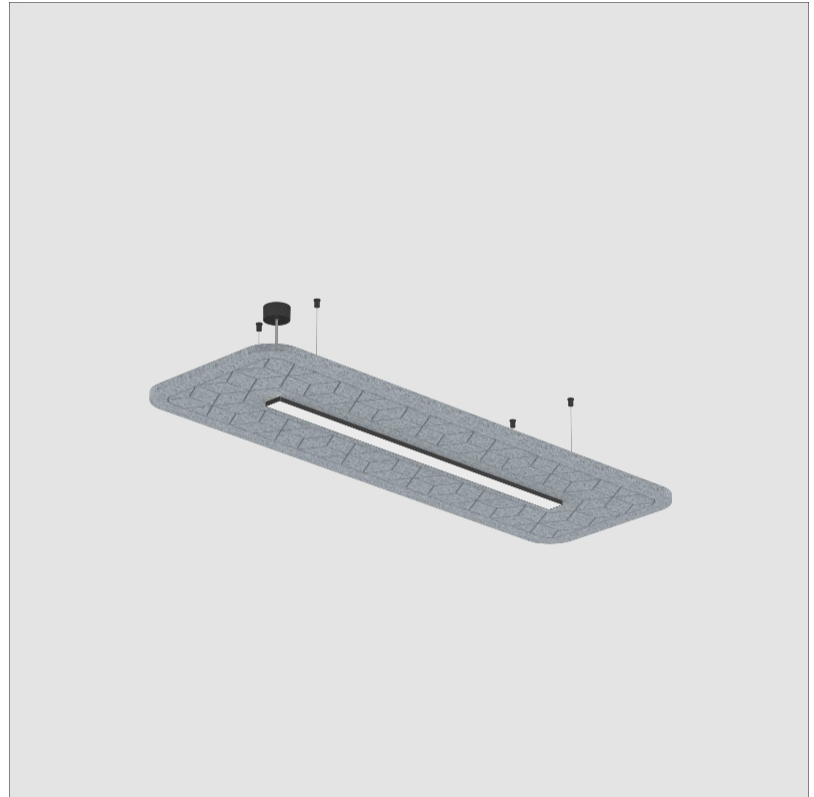

Diffuser: [PMMA - Opal / Clear / Microprism / Clear Microprism / Wallwash Double Asymmetric / Glare Control / Black Raster / Black Raster / Wallwash Left / Wallwash Right](#)

Fixture Finish: [SSR / BKV / CWI / CRY / HAB / UFT / ITA / RUA / FTG / MYG / LOD / PUS / FRO / FUP / KIA / POP / BLS / SPG / MEY / GOH / CHC / COM / ABZ / JAG / OBR / MOS / ROR](#)

Holder Finish: [SSR / BKV / CWI / CRY / HAB / LAG / UFT / ITA / RUA / RUR / MIC / FTG / MYG / TWT / LOD / PUS / FRO / FUP / KIA / POP / BLS / SPG / MEY / GOH / GUM / CHC / COM / ABZ / JAG](#)

Accent Finish: [OPL / MPM / CMP / BKR / WHR / GCL / WWR / WWL / WDA](#)

Acoustic Finish: [SFW / CYW / SEE / SYN / MTS / PMB / TTN / CYB / STO / DPE / BES / SHB / ARE / ANE / VRD / CRF](#)

Fixture Material: [Acoustic / Aluminum / PMMA](#)

Primary Material: [Acoustic](#)

Cable Details: [2000mm/78 3/4" or 6000mm/236 1/4" Cable, - Transparent](#)

ELECTRICAL

Lamp Type: LED
Input Wattage (W): 25.8
Total Output Wattage (W): 23.6
Dimming: [Non-dimming / DALI Dimming / MATTER Dimming](#)
Driver Included: No
Driver Location: Remote
Driver Class: Class 2
Input Voltage (V): 120 - 277
Upon Request: [0 - 10V Dimming / Phase Dimming](#)

LED

Color Temperature (°K): [2700 / 3000 / 3500 / 4000](#)
Max. Delivered Lumen (lm): Max 3694
Nominal Lumen (lm): Max 4280
CRI: >90 CRI
Lamp Life (hrs): 50000

OPTICAL

RATINGS AND CERTIFICATIONS

Certified By: Certified for North American Standards
IP rating: IP20

PROJECT
TYPE
SPECIFIER
QUANTITY
DATE