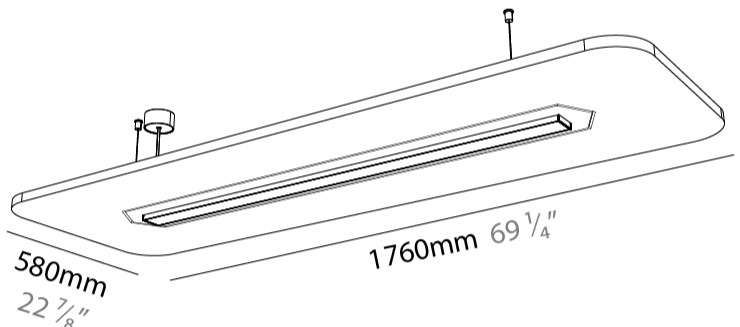

Diffuser: [PMMA - Opal / Clear / Microprism / Clear Microprism / Wallwash Double Asymmetric / Glare Control / Black Raster / Black Raster / Wallwash Left / Wallwash Right](#)

Fixture Finish: [SSR / BKV / CWI / CRY / HAB / UFT / ITA / RUA / FTG / MYG / LOD / PUS / FRO / FUP / KIA / POP / BLS / SPG / MEY / GOH / CHC / COM / ABZ / JAG / OBR / MOS / ROR](#)

Holder Finish: [SSR / BKV / CWI / CRY / HAB / LAG / UFT / ITA / RUA / RUR / MIC / FTG / MYG / TWT / LOD / PUS / FRO / FUP / KIA / POP / BLS / SPG / MEY / GOH / GUM / CHC / COM / ABZ / JAG](#)

Accent Finish: [OPL / MPM / CMP / BKR / WHR / GCL / WWR / WWL / WDA](#)

Acoustic Finish: [SFW / CYW / SEE / SYN / MTS / PMB / TTN / CYB / STO / DPE / BES / SHB / ARE / ANE / VRD / CRF](#)

Fixture Material: [Acoustic / Aluminum / PMMA](#)

Primary Material: [Acoustic](#)

Cable Details: [2000mm/78 3/4" or 6000mm/236 1/4" Cable, - Transparent](#)

ELECTRICAL

Lamp Type: LED
Input Wattage (W): 25.8
Total Output Wattage (W): 23.6
Dimming: [Non-dimming / DALI Dimming / MATTER Dimming](#)
Driver Included: No
Driver Location: Remote
Driver Class: Class 2
Input Voltage (V): 120 - 277
Upon Request: [0 - 10V Dimming / Phase Dimming](#)

LED

Color Temperature (°K): [2700 / 3000 / 3500 / 4000](#)
Max. Delivered Lumen (lm): Max 3694
Nominal Lumen (lm): Max 4280
CRI: >90 CRI
Lamp Life (hrs): 50000

OPTICAL

RATINGS AND CERTIFICATIONS

Certified By: Certified for North American Standards
IP rating: IP20