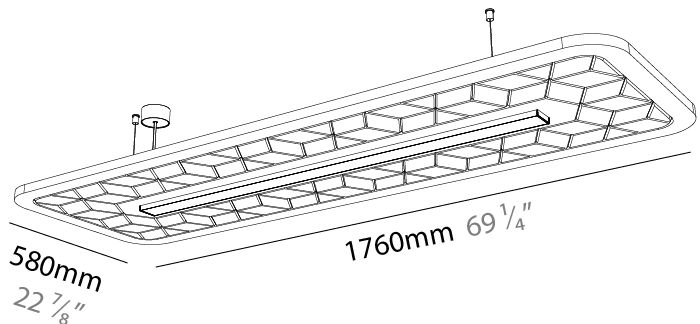

Holder Finish: [SSR / BKV / CWI / CRY / HAB / LAG / UFT / ITA / RUA / RUR / MIC / FTG / MYG / TWT / LOD / PUS / FRO / FUP / KIA / POP / BLS / SPG / MEY / GOH / GUM / CHC / COM / ABZ / JAG](#)

Accent Finish: [OPL / MPM / CMP / BKR / WHR / GCL / WWR / WWL / WDA](#)

Acoustic Finish: [SFW / CYW / SEE / SYN / MTS / PMB / TTN / CYB / STO / DPE / BES / SHB / ARE / ANE / VRD / CRF](#)

Fixture Material: [Acoustic / Aluminum / PMMA](#)

Primary Material: [Acoustic](#)

Cable Details: [2000mm/78 3/4" or 6000mm/236 1/4" Cable, - Transparent](#)

ELECTRICAL

Lamp Type: LED
Input Wattage (W): 47.3
Total Output Wattage (W): 42.7
Dimming: [Non-dimming / DALI Dimming / MATTER Dimming](#)
Driver Included: No
Driver Location: Remote
Driver Class: Class 2
Input Voltage (V): 120 - 277
Upon Request: [0 - 10V Dimming / Phase Dimming](#)

LED

Color Temperature (°K): [2700 / 3000 / 3500 / 4000](#)
Max. Delivered Lumen (lm): Max 6567
Nominal Lumen (lm): Max 7840
CRI: >90 CRI
Lamp Life (hrs): 50000

OPTICAL

RATINGS AND CERTIFICATIONS

Certified By: Certified for North American Standards

© 2026, T 1800-388-3382, F 416-247-9319, www.zaneen.com

Available for International specifications by adding 'INT' at the end of the existing Model #. For assistance on 'custom' specifications, contact zteam@zaneen.com. In a constant effort to supply the best product, we reserve the right to change specifications or materials without notice. The most recent specification sheets are found at zaneen.com

PROJECT
TYPE
SPECIFIER
QUANTITY
DATE