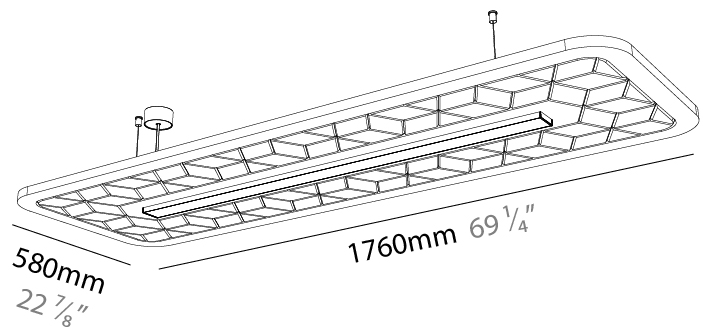

Diffuser: [PMMA - Opal / Clear / Microprism / Clear Microprism / Wallwash Double Asymmetric / Glare Control / Black Raster / Black Raster / Wallwash Left / Wallwash Right](#)

Fixture Finish: [SSR / BKV / CWI / CRY / HAB / UFT / ITA / RUA / FTG / MYG / LOD / PUS / FRO / FUP / KIA / POP / BLS / SPG / MEY / GOH / CHC / COM / ABZ / JAG / OBR / MOS / ROR](#)

Holder Finish: [SSR / BKV / CWI / CRY / HAB / LAG / UFT / ITA / RUA / RUR / MIC / FTG / MYG / TWT / LOD / PUS / FRO / FUP / KIA / POP / BLS / SPG / MEY / GOH / GUM / CHC / COM / ABZ / JAG](#)

Accent Finish: [OPL / MPM / CMP / BKR / WHR / GCL / WWR / WWL / WDA](#)

Acoustic Finish: [SFW / CYW / SEE / SYN / MTS / PMB / TTN / CYB / STO / DPE / BES / SHB / ARE / ANE / VRD / CRF](#)

Fixture Material: [Acoustic / Aluminum / PMMA](#)

Primary Material: [Acoustic](#)

Cable Details: [2000mm/78 3/4" or 6000mm/236 1/4" Cable, - Transparent](#)

ELECTRICAL

Lamp Type: LED
Input Wattage (W): 25.8
Total Output Wattage (W): 23.6
Dimming: [Non-dimming / DALI Dimming / MATTER Dimming](#)
Driver Included: No
Driver Location: Remote
Driver Class: Class 2
Input Voltage (V): 120 - 277
Upon Request: [0 - 10V Dimming / Phase Dimming](#)

LED

Color Temperature (°K): [2700 / 3000 / 3500 / 4000](#)
Max. Delivered Lumen (lm): Max 3694
Nominal Lumen (lm): Max 4280
CRI: >90 CRI
Lamp Life (hrs): 50000

OPTICAL

RATINGS AND CERTIFICATIONS

Certified By: Certified for North American Standards
IP rating: IP20

PROJECT
TYPE
SPECIFIER
QUANTITY
DATE