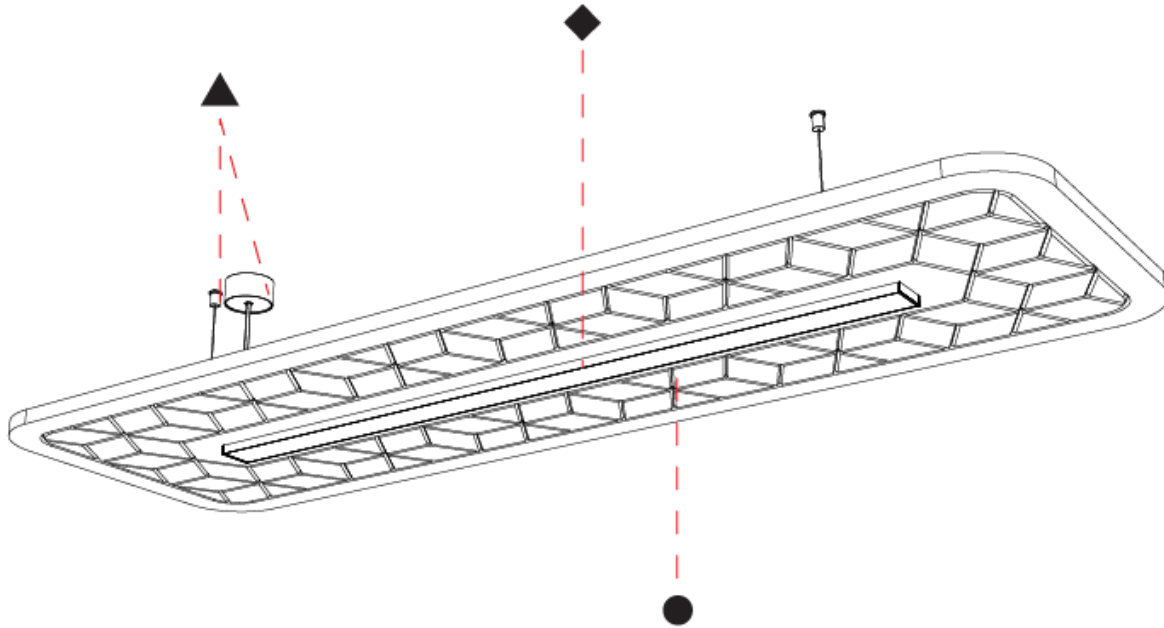

SERENII SUSPENSION

A3001168-

PROJECT _____

TYPE _____

SPECIFIER _____

QUANTITY _____

DATE _____

A