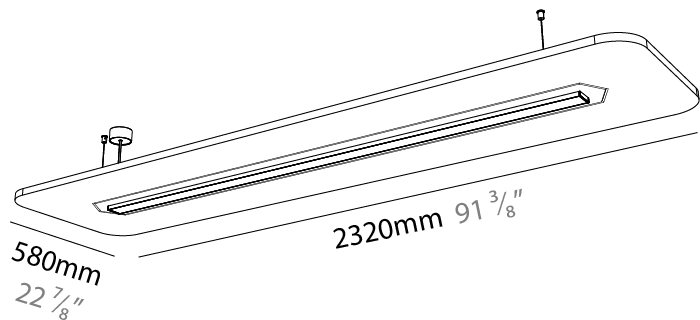

Holder Finish: [SSR / BKV / CWI / CRY / HAB / LAG / UFT / ITA / RUA / RUR / MIC / FTG / MYG / TWT / LOD / PUS / FRO / FUP / KIA / POP / BLS / SPG / MEY / GOH / GUM / CHC / COM / ABZ / JAG](#)

Accent Finish: [OPL / MPM / CMP / BKR / WHR / GCL / WWR / WWL / WDA](#)

Acoustic Finish: [SFW / CYW / SEE / SYN / MTS / PMB / TTN / CYB / STO / DPE / BES / SHB / ARE / ANE / VRD / CRF](#)

Fixture Material: [Acoustic / Aluminum / PMMA](#)

Primary Material: [Acoustic](#)

Cable Details: [2000mm/78 3/4" or 6000mm/236 1/4" Cable, - Transparent](#)

ELECTRICAL

Lamp Type: LED
Input Wattage (W): 73.1
Total Output Wattage (W): 66.3
Dimming: [Non-dimming / DALI Dimming / MATTER Dimming](#)
Driver Included: No
Driver Location: Remote
Driver Class: Class 2
Input Voltage (V): 120 - 277
Upon Request: [0 - 10V Dimming / Phase Dimming](#)

LED

Color Temperature (°K): [2700 / 3000 / 3500 / 4000](#)
Max. Delivered Lumen (lm): Max 10140
Nominal Lumen (lm): Max 12120
CRI: >90 CRI
Lamp Life (hrs): 50000

OPTICAL

RATINGS AND CERTIFICATIONS

Certified By: Certified for North American Standards

© 2026, T 1800-388-3382, F 416-247-9319, www.zaneen.com

Available for International specifications by adding 'INT' at the end of the existing Model #. For assistance on 'custom' specifications, contact zteam@zaneen.com. In a constant effort to supply the best product, we reserve the right to change specifications or materials without notice. The most recent specification sheets are found at zaneen.com

PROJECT
TYPE
SPECIFIER
QUANTITY
DATE