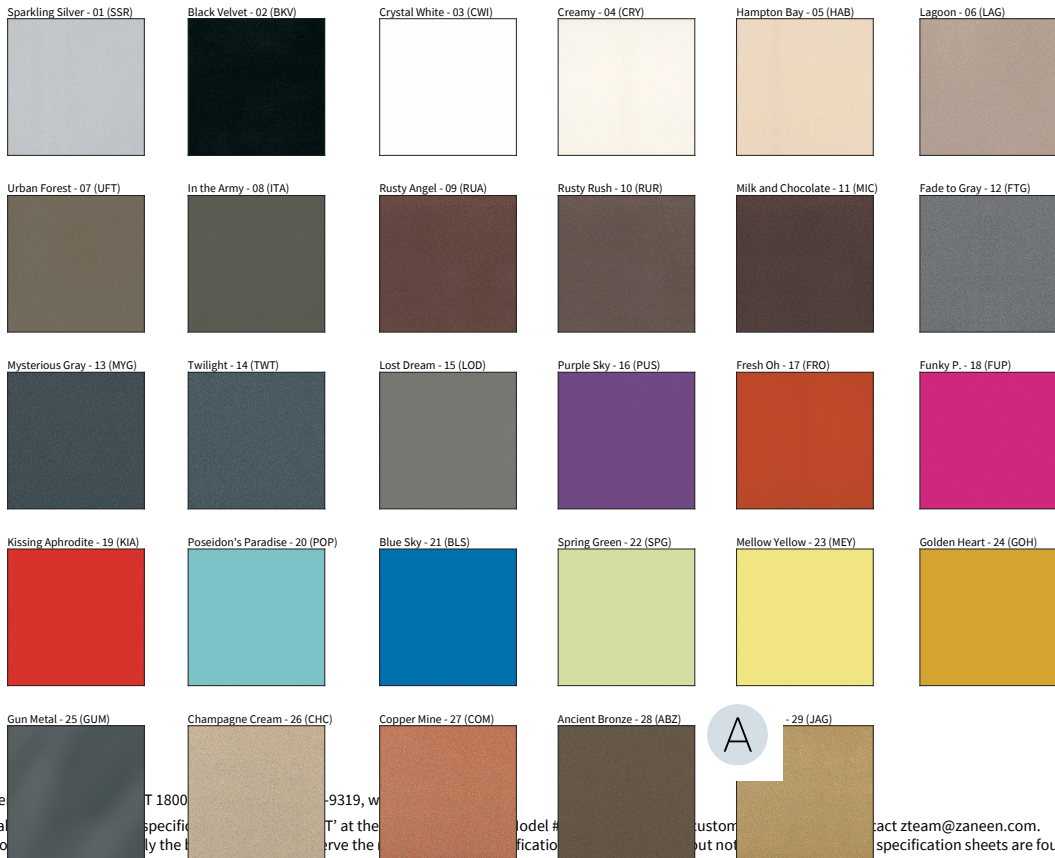

Holder Finish