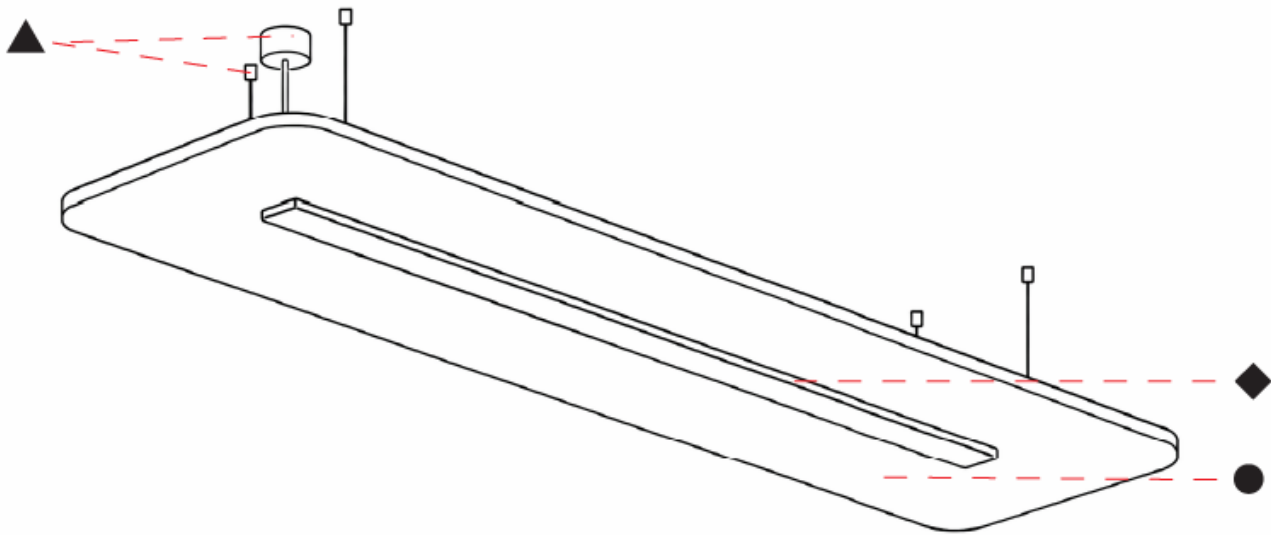

SERENII SUSPENSION

A3001162-

PROJECT
TYPE
SPECIFIER
QUANTITY
DATE

A