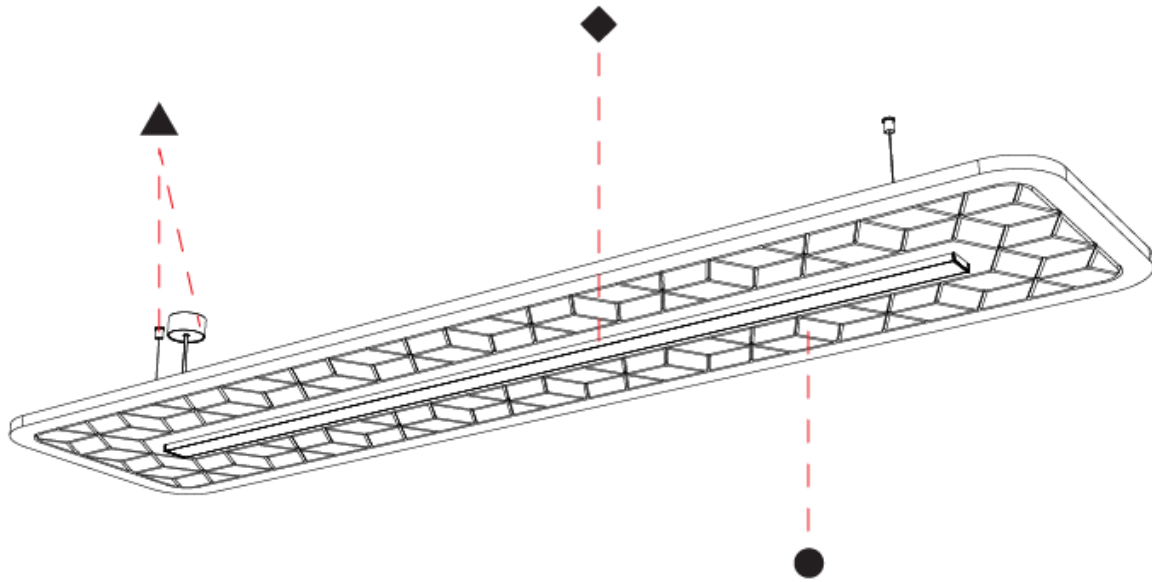

SERENII SUSPENSION

A3001172-

PROJECT	_____
TYPE	_____
SPECIFIER	_____
QUANTITY	_____
DATE	_____

A