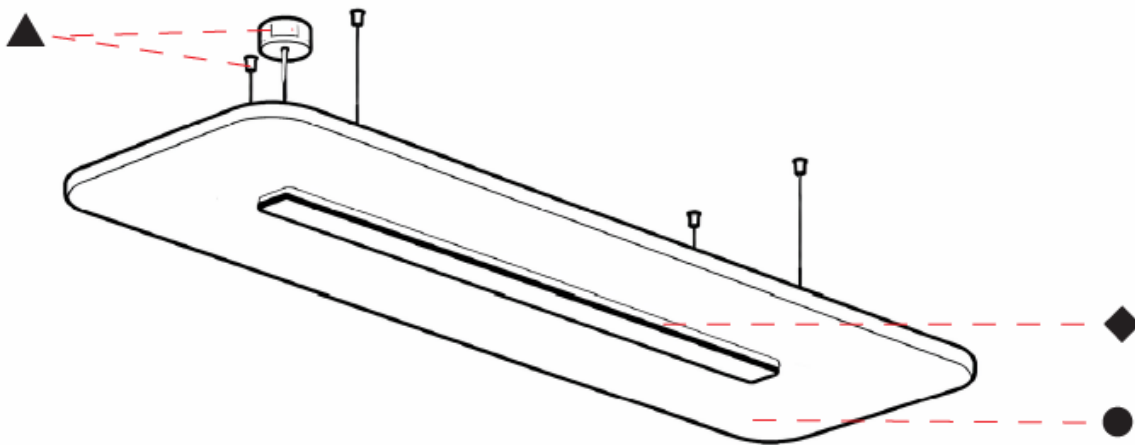

SERENII SUSPENSION

A3001157-

PROJECT	_____
TYPE	_____
SPECIFIER	_____
QUANTITY	_____
DATE	_____

A