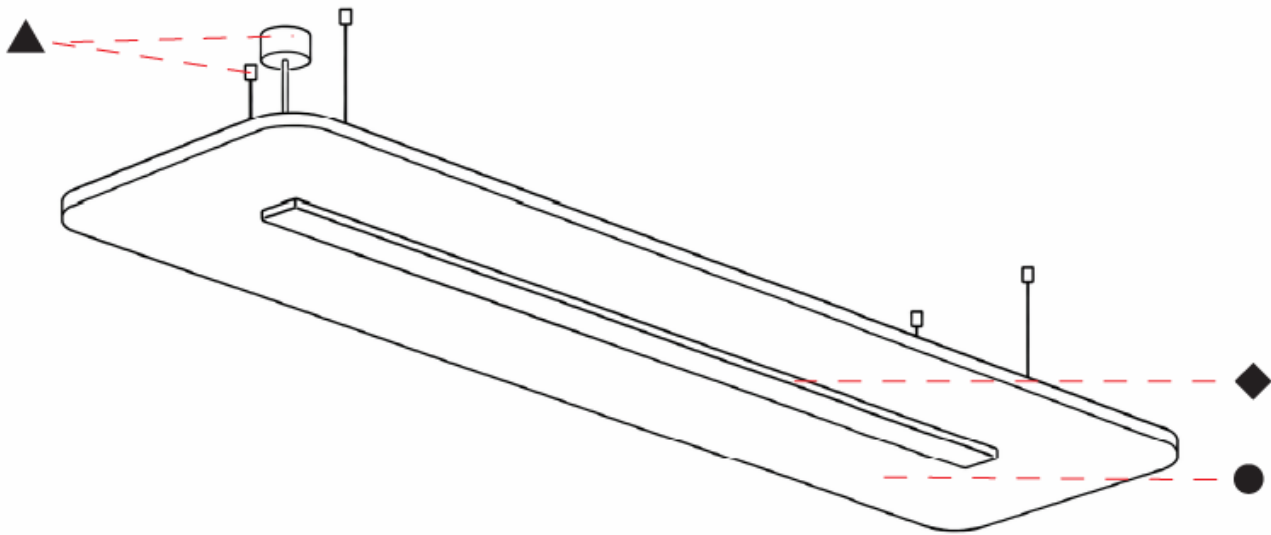

SERENII SUSPENSION

A3001161-

PROJECT	_____
TYPE	_____
SPECIFIER	_____
QUANTITY	_____
DATE	_____

A