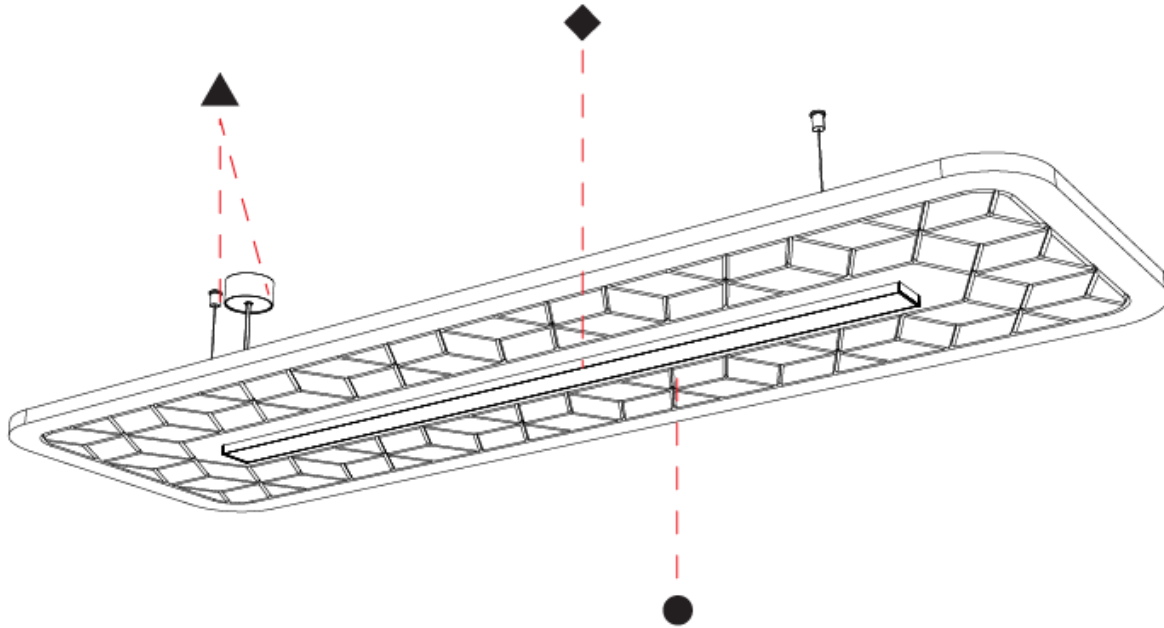

SERENII SUSPENSION

A3001167-

PROJECT
TYPE
SPECIFIER
QUANTITY
DATE

A