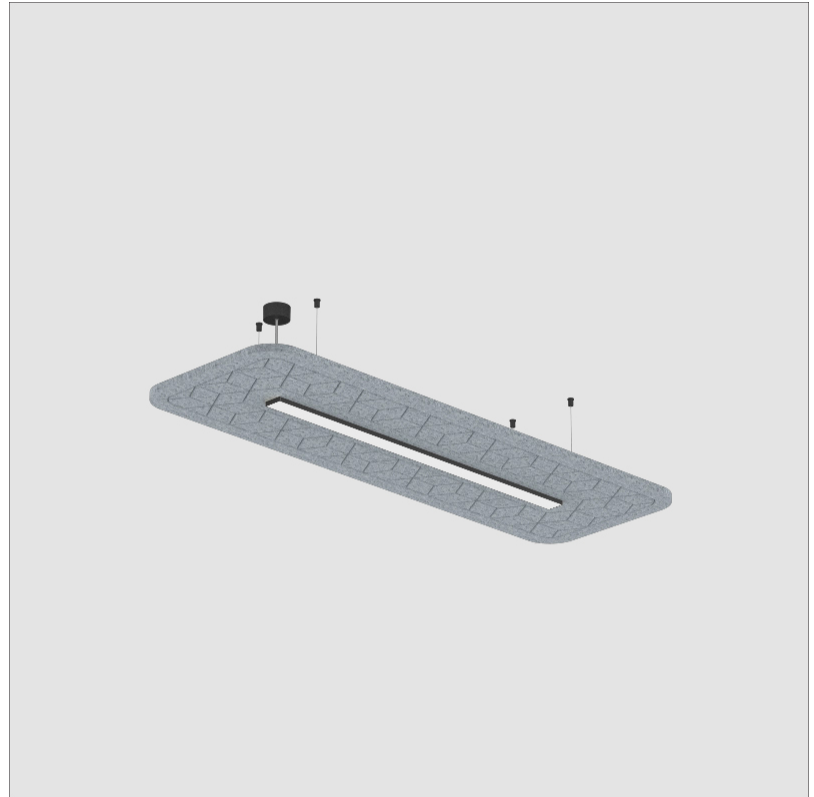

Holder Finish: [SSR / BKV / CWI / CRY / HAB / LAG / UFT / ITA / RUA / RUR / MIC / FTG / MYG / TWT / LOD / PUS / FRO / FUP / KIA / POP / BLS / SPG / MEY / GOH / GUM / CHC / COM / ABZ / JAG](#)

Accent Finish: [OPL / MPM / CMP / BKR / WHR / GCL / WWR / WWL / WDA](#)

Acoustic Finish: [SFW / CYW / SEE / SYN / MTS / PMB / TTN / CYB / STO / DPE / BES / SHB / ARE / ANE / VRD / CRF](#)

Fixture Material: [Acoustic / Aluminum / PMMA](#)

Primary Material: [Acoustic](#)

Cable Details: [2000mm/78 3/4" or 6000mm/236 1/4" Cable, - Transparent](#)

ELECTRICAL

Lamp Type: LED
Input Wattage (W): 47.3
Total Output Wattage (W): 42.7
Dimming: [Non-dimming / DALI Dimming / MATTER Dimming](#)
Driver Included: No
Driver Location: Remote
Driver Class: Class 2
Input Voltage (V): 120 - 277
Upon Request: [0 - 10V Dimming / Phase Dimming](#)

LED

Color Temperature (°K): [2700 / 3000 / 3500 / 4000](#)
Max. Delivered Lumen (lm): Max 6567
Nominal Lumen (lm): Max 7840
CRI: >90 CRI
Lamp Life (hrs): 50000

OPTICAL

RATINGS AND CERTIFICATIONS

Certified By: Certified for North American Standards

© 2026, T 1800-388-3382, F 416-247-9319, www.zaneen.com

Available for International specifications by adding 'INT' at the end of the existing Model #. For assistance on 'custom' specifications, contact zteam@zaneen.com. In a constant effort to supply the best product, we reserve the right to change specifications or materials without notice. The most recent specification sheets are found at zaneen.com

PROJECT
TYPE
SPECIFIER
QUANTITY
DATE