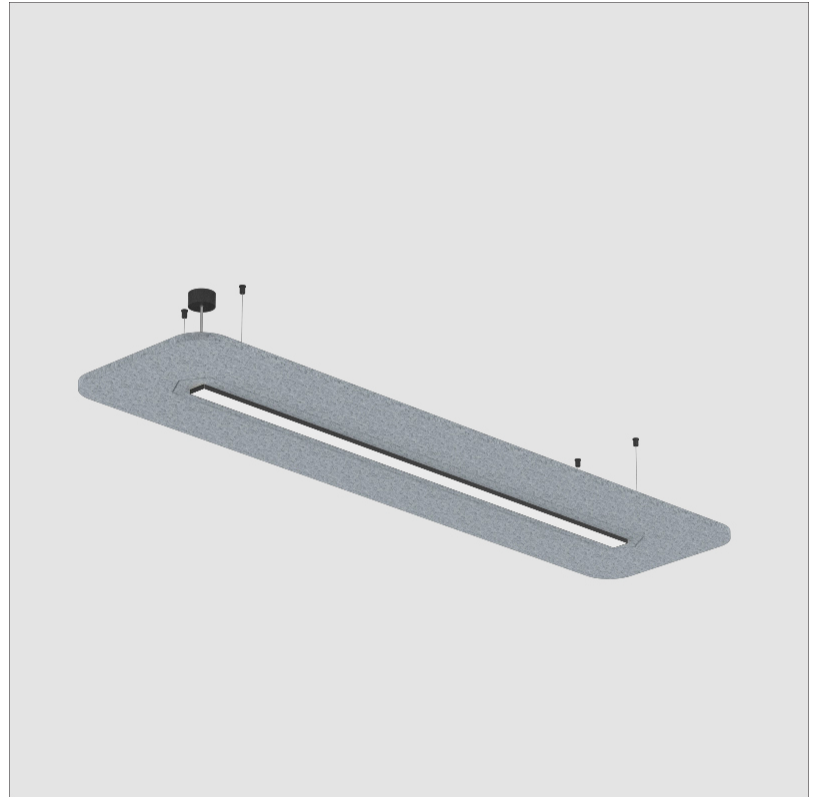

Holder Finish: [SSR / BKV / CWI / CRY / HAB / LAG / UFT / ITA / RUA / RUR / MIC / FTG / MYG / TWT / LOD / PUS / FRO / FUP / KIA / POP / BLS / SPG / MEY / GOH / GUM / CHC / COM / ABZ / JAG](#)

Accent Finish: [OPL / MPM / CMP / BKR / WHR / GCL / WWR / WWL / WDA](#)

Acoustic Finish: [SFW / CYW / SEE / SYN / MTS / PMB / TTN / CYB / STO / DPE / BES / SHB / ARE / ANE / VRD / CRF](#)

Fixture Material: [Acoustic / Aluminum / PMMA](#)

Primary Material: [Acoustic](#)

Cable Details: [2000mm/78 3/4" or 6000mm/236 1/4" Cable, - Transparent](#)

ELECTRICAL

Lamp Type: LED
Input Wattage (W): 73.1
Total Output Wattage (W): 66.3
Dimming: [Non-dimming / DALI Dimming / MATTER Dimming](#)
Driver Included: No
Driver Location: Remote
Driver Class: Class 2
Input Voltage (V): 120 - 277
Upon Request: [0 - 10V Dimming / Phase Dimming](#)

LED

Color Temperature (°K): [2700 / 3000 / 3500 / 4000](#)
Max. Delivered Lumen (lm): Max 10140
Nominal Lumen (lm): Max 12120
CRI: >90 CRI
Lamp Life (hrs): 50000

OPTICAL

RATINGS AND CERTIFICATIONS

Certified By: Certified for North American Standards

© 2026, T 1800-388-3382, F 416-247-9319, www.zaneen.com

Available for International specifications by adding 'INT' at the end of the existing Model #. For assistance on 'custom' specifications, contact zteam@zaneen.com. In a constant effort to supply the best product, we reserve the right to change specifications or materials without notice. The most recent specification sheets are found at zaneen.com

PROJECT
TYPE
SPECIFIER
QUANTITY
DATE