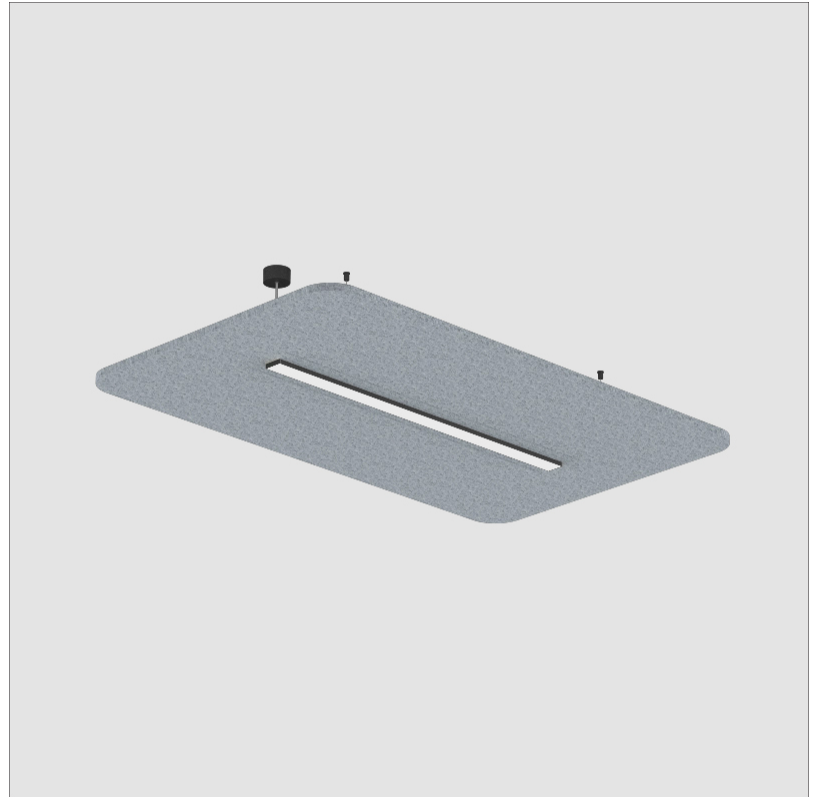

Diffuser: [PMMA - Opal / Clear / Microprism / Clear Microprism / Wallwash Double Asymmetric / Glare Control / Black Raster / Black Raster / Wallwash Left / Wallwash Right](#)

Fixture Finish: [SSR / BKV / CWI / CRY / HAB / UFT / ITA / RUA / FTG / MYG / LOD / PUS / FRO / FUP / KIA / POP / BLS / SPG / MEY / GOH / CHC / COM / ABZ / JAG / OBR / MOS / ROR](#)

Holder Finish: [SSR / BKV / CWI / CRY / HAB / LAG / UFT / ITA / RUA / RUR / MIC / FTG / MYG / TWT / LOD / PUS / FRO / FUP / KIA / POP / BLS / SPG / MEY / GOH / GUM / CHC / COM / ABZ / JAG](#)

Accent Finish: [OPL / MPM / CMP / BKR / WHR / GCL / WWR / WWL / WDA](#)

Acoustic Finish: [SFW / CYW / SEE / SYN / MTS / PMB / TTN / CYB / STO / DPE / BES / SHB / ARE / ANE / VRD / CRF](#)

Fixture Material: [Acoustic / Aluminum / PMMA](#)

Primary Material: [Acoustic](#)

Cable Details: [2000mm/78 3/4" or 6000mm/236 1/4" Cable, - Transparent](#)

ELECTRICAL

Lamp Type: LED
Input Wattage (W): 25.8
Total Output Wattage (W): 23.6
Dimming: [Non-dimming / DALI Dimming / MATTER Dimming](#)
Driver Included: No
Driver Location: Remote
Driver Class: Class 2
Input Voltage (V): 120 - 277
Upon Request: [0 - 10V Dimming / Phase Dimming](#)

LED

Color Temperature (°K): [2700 / 3000 / 3500 / 4000](#)
Max. Delivered Lumen (lm): Max 3694
Nominal Lumen (lm): Max 4280
CRI: >90 CRI
Lamp Life (hrs): 50000

OPTICAL

RATINGS AND CERTIFICATIONS

Certified By: [Certified for North American Standards](#)
IP rating: IP20