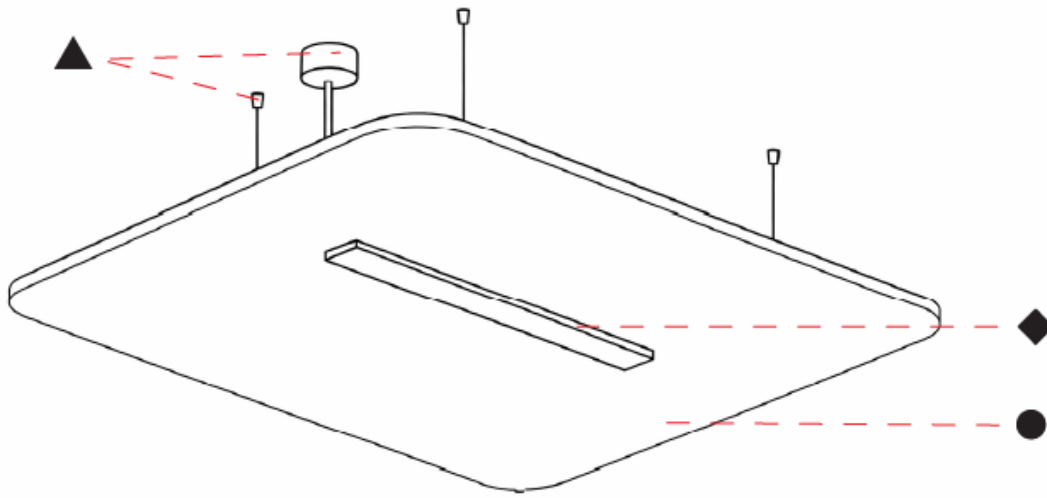

SERENII SUSPENSION

A3001155-

PROJECT _____

TYPE _____

SPECIFIER _____

QUANTITY _____

DATE _____

A