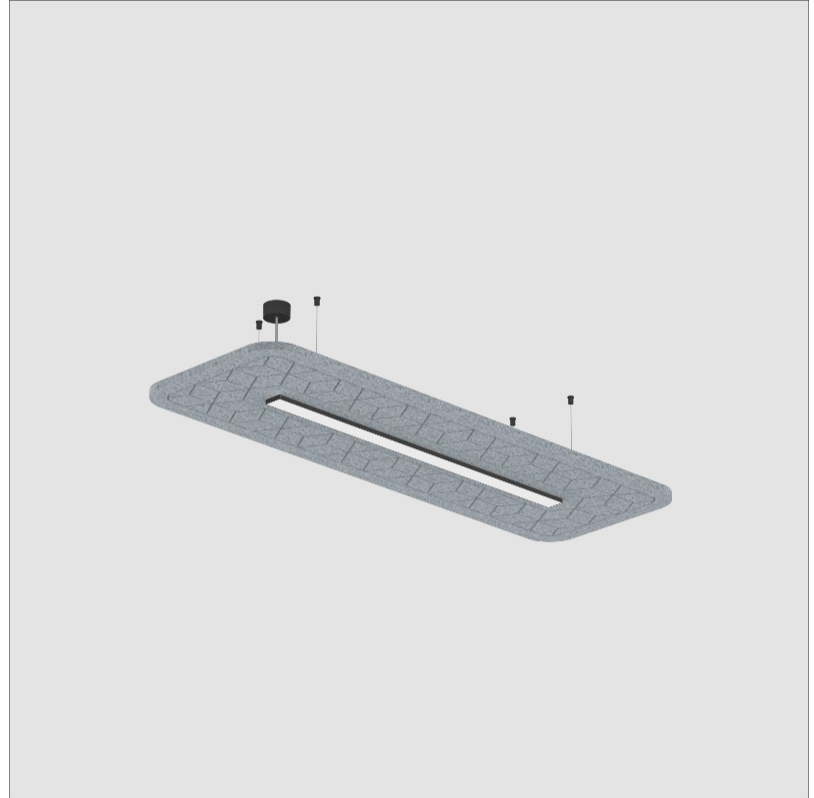

Diffuser: PMMA - Opal / Clear / Microprism / Clear Microprism / Wallwash Double Asymmetric / Glare Control / Black Raster / Black Raster / Wallwash Left / Wallwash Right

Fixture Finish: SSR / BKV / CWI / CRY / HAB / UFT / ITA / RUA / FTG / MYG / LOD / PUS / FRO / FUP / KIA / POP / BLS / SPG / MEY / GOH / CHC / COM / ABZ / JAG / OBR / MOS / ROR

Holder Finish: SSR / BKV / CWI / CRY / HAB / LAG / UFT / ITA / RUA / RUR / MIC / FTG / MYG / TWT / LOD / PUS / FRO / FUP / KIA / POP / BLS / SPG / MEY / GOH / GUM / CHC / COM / ABZ / JAG

Accent Finish: OPL / MPM / CMP / BKR / WHR / GCL / WWR / WWL / WDA

Acoustic Finish: SFW / CYW / SEE / SYN / MTS / PMB / TTN / CYB / STO / DPE / BES / SHB / ARE / ANE / VRD / CRF

Fixture Material: Acoustic / Aluminum / PMMA

Primary Material: Acoustic

Cable Details: 2000mm/78 3/4" or 6000mm/236 1/4" Cable, - Transparent

ELECTRICAL

Lamp Type: LED
Input Wattage (W): 25.8
Total Output Wattage (W): 23.6
Dimming: Non-dimming / DALI Dimming / MATTER Dimming
Driver Included: No
Driver Location: Remote
Driver Class: Class 2
Input Voltage (V): 120 - 277
Upon Request: 0 - 10V Dimming / Phase Dimming

LED

Color Temperature (°K): 2700 / 3000 / 3500 / 4000
Max. Delivered Lumen (lm): Max 3694
Nominal Lumen (lm): Max 4280
CRI: >90 CRI
Lamp Life (hrs): 50000

OPTICAL

RATINGS AND CERTIFICATIONS

Certified By: Certified for North American Standards
IP rating: IP20

PROJECT
TYPE
SPECIFIER
QUANTITY
DATE