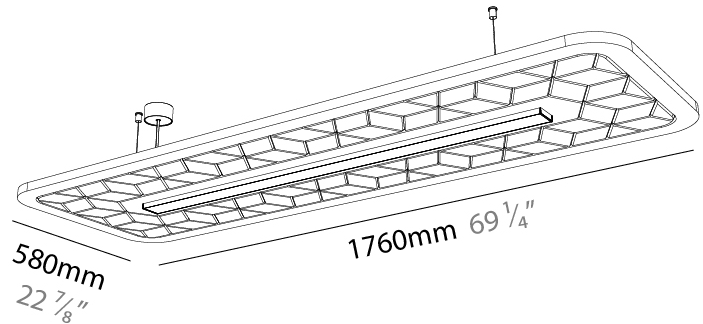

Diffuser: PMMA - Opal / Clear / Microprism / Clear Microprism / Wallwash Double Asymmetric / Glare Control / Black Raster / Black Raster / Wallwash Left / Wallwash Right

Fixture Finish: SSR / BKV / CWI / CRY / HAB / UFT / ITA / RUA / FTG / MYG / LOD / PUS / FRO / FUP / KIA / POP / BLS / SPG / MEY / GOH / CHC / COM / ABZ / JAG / OBR / MOS / ROR

Holder Finish: SSR / BKV / CWI / CRY / HAB / LAG / UFT / ITA / RUA / RUR / MIC / FTG / MYG / TWT / LOD / PUS / FRO / FUP / KIA / POP / BLS / SPG / MEY / GOH / GUM / CHC / COM / ABZ / JAG

Accent Finish: OPL / MPM / CMP / BKR / WHR / GCL / WWR / WWL / WDA

Acoustic Finish: SFW / CYW / SEE / SYN / MTS / PMB / TTN / CYB / STO / DPE / BES / SHB / ARE / ANE / VRD / CRF

Fixture Material: Acoustic / Aluminum / PMMA

Primary Material: Acoustic

Cable Details: 2000mm/78 3/4" or 6000mm/236 1/4" Cable, - Transparent

ELECTRICAL

Lamp Type: LED
Input Wattage (W): 25.8
Total Output Wattage (W): 23.6
Dimming: Non-dimming / DALI Dimming / MATTER Dimming
Driver Included: No
Driver Location: Remote
Driver Class: Class 2
Input Voltage (V): 120 - 277
Upon Request: 0 - 10V Dimming / Phase Dimming

LED

Color Temperature (°K): 2700 / 3000 / 3500 / 4000
Max. Delivered Lumen (lm): Max 3694
Nominal Lumen (lm): Max 4280
CRI: >90 CRI
Lamp Life (hrs): 50000

OPTICAL

RATINGS AND CERTIFICATIONS

Certified By: Certified for North American Standards
IP rating: IP20

PROJECT
TYPE
SPECIFIER
QUANTITY
DATE