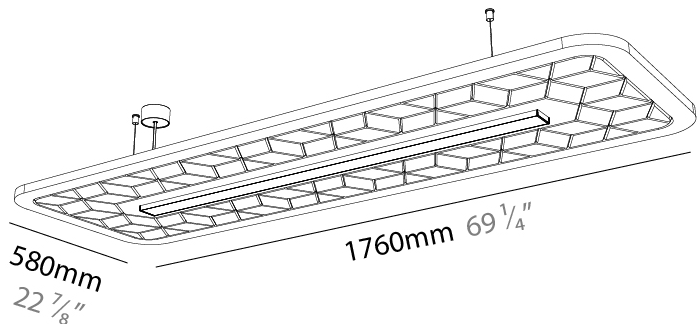

Diffuser: PMMA - Opal / Clear / Microprism / Clear Microprism / Wallwash Double Asymmetric / Glare Control / Black Raster / Black Raster / Wallwash Left / Wallwash Right

Fixture Finish: SSR / BKV / CWI / CRY / HAB / UFT / ITA / RUA / FTG / MYG / LOD / PUS / FRO / FUP / KIA / POP / BLS / SPG / MEY / GOH / CHC / COM / ABZ / JAG / OBR / MOS / ROR

Holder Finish: SSR / BKV / CWI / CRY / HAB / LAG / UFT / ITA / RUA / RUR / MIC / FTG / MYG / TWT / LOD / PUS / FRO / FUP / KIA / POP / BLS / SPG / MEY / GOH / GUM / CHC / COM / ABZ / JAG

Accent Finish: OPL / MPM / CMP / BKR / WHR / GCL / WWR / WWL / WDA

Acoustic Finish: SFW / CYW / SEE / SYN / MTS / PMB / TTN / CYB / STO / DPE / BES / SHB / ARE / ANE / VRD / CRF

Fixture Material: Acoustic / Aluminum / PMMA

Primary Material: Acoustic

Cable Details: 2000mm/78 3/4" or 6000mm/236 1/4" Cable, - Transparent

ELECTRICAL

Lamp Type: LED
Input Wattage (W): 25.8
Total Output Wattage (W): 23.6
Dimming: Non-dimming / DALI Dimming / MATTER Dimming
Driver Included: No
Driver Location: Remote
Driver Class: Class 2
Input Voltage (V): 120 - 277
Upon Request: 0 - 10V Dimming / Phase Dimming

LED

Color Temperature (°K): 2700 / 3000 / 3500 / 4000
Max. Delivered Lumen (lm): Max 3694
Nominal Lumen (lm): Max 4280
CRI: >90 CRI
Lamp Life (hrs): 50000

OPTICAL

RATINGS AND CERTIFICATIONS

Certified By: Certified for North American Standards
IP rating: IP20