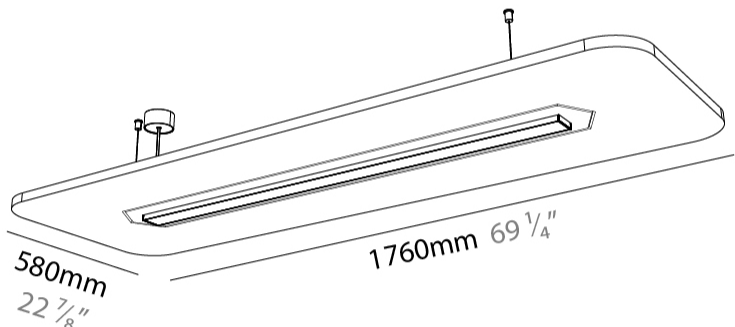

Diffuser: [PMMA - Opal / Clear / Microprism / Clear Microprism / Wallwash Double Asymmetric / Glare Control / Black Raster / Black Raster / Wallwash Left / Wallwash Right](#)

Fixture Finish: [SSR / BKV / CWI / CRY / HAB / UFT / ITA / RUA / FTG / MYG / LOD / PUS / FRO / FUP / KIA / POP / BLS / SPG / MEY / GOH / CHC / COM / ABZ / JAG / OBR / MOS / ROR](#)

Holder Finish: [SSR / BKV / CWI / CRY / HAB / LAG / UFT / ITA / RUA / RUR / MIC / FTG / MYG / TWT / LOD / PUS / FRO / FUP / KIA / POP / BLS / SPG / MEY / GOH / GUM / CHC / COM / ABZ / JAG](#)

Accent Finish: [OPL / MPM / CMP / BKR / WHR / GCL / WWR / WWL / WDA](#)

Acoustic Finish: [SFW / CYW / SEE / SYN / MTS / PMB / TTN / CYB / STO / DPE / BES / SHB / ARE / ANE / VRD / CRF](#)

Fixture Material: [Acoustic / Aluminum / PMMA](#)

Primary Material: [Acoustic](#)

Cable Details: [2000mm/78 3/4" or 6000mm/236 1/4" Cable, - Transparent](#)

ELECTRICAL

Lamp Type: LED
Input Wattage (W): 25.8
Total Output Wattage (W): 23.6
Dimming: [Non-dimming / DALI Dimming / MATTER Dimming](#)
Driver Included: No
Driver Location: Remote
Driver Class: Class 2
Input Voltage (V): 120 - 277
Upon Request: [0 - 10V Dimming / Phase Dimming](#)

LED

Color Temperature (°K): [2700 / 3000 / 3500 / 4000](#)
Max. Delivered Lumen (lm): Max 3694
Nominal Lumen (lm): Max 4280
CRI: >90 CRI
Lamp Life (hrs): 50000

OPTICAL

RATINGS AND CERTIFICATIONS

Certified By: Certified for North American Standards
IP rating: IP20