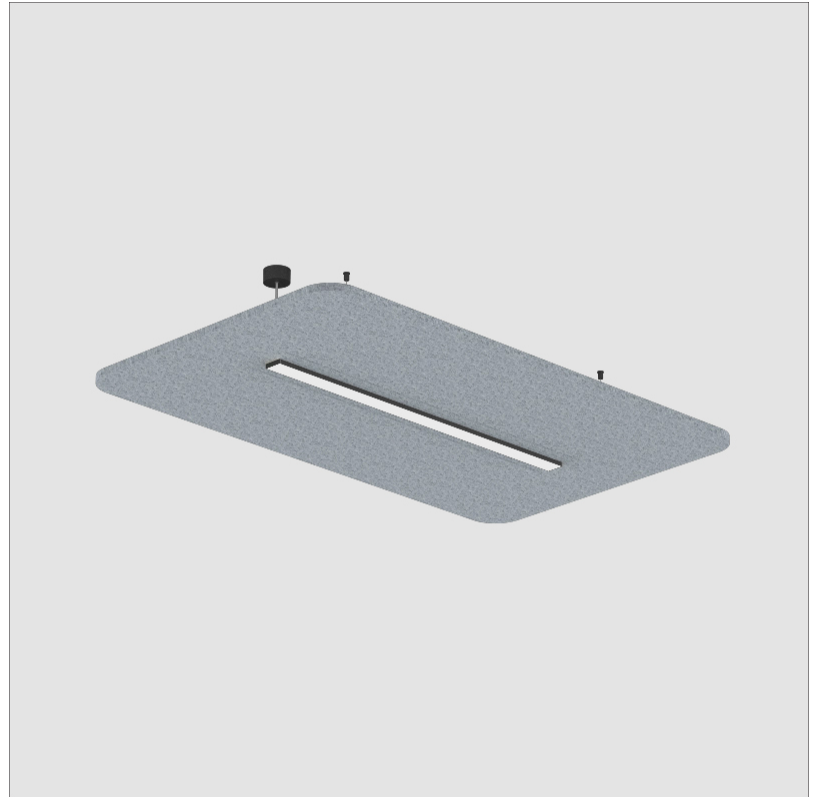

Holder Finish: [SSR / BKV / CWI / CRY / HAB / LAG / UFT / ITA / RUA / RUR / MIC / FTG / MYG / TWT / LOD / PUS / FRO / FUP / KIA / POP / BLS / SPG / MEY / GOH / GUM / CHC / COM / ABZ / JAG](#)

Accent Finish: [OPL / MPM / CMP / BKR / WHR / GCL / WWR / WWL / WDA](#)

Acoustic Finish: [SFW / CYW / SEE / SYN / MTS / PMB / TTN / CYB / STO / DPE / BES / SHB / ARE / ANE / VRD / CRF](#)

Fixture Material: [Acoustic / Aluminum / PMMA](#)

Primary Material: [Acoustic](#)

Cable Details: [2000mm/78 3/4" or 6000mm/236 1/4" Cable, - Transparent](#)

ELECTRICAL

Lamp Type: LED
Input Wattage (W): 47.3
Total Output Wattage (W): 42.7
Dimming: [Non-dimming / DALI Dimming / MATTER Dimming](#)
Driver Included: No
Driver Location: Remote
Driver Class: Class 2
Input Voltage (V): 120 - 277
Upon Request: [0 - 10V Dimming / Phase Dimming](#)

LED

Color Temperature (°K): [2700 / 3000 / 3500 / 4000](#)
Max. Delivered Lumen (lm): Max 6567
Nominal Lumen (lm): Max 7840
CRI: >90 CRI
Lamp Life (hrs): 50000

OPTICAL

RATINGS AND CERTIFICATIONS

Certified By: Certified for North American Standards

IP Rating: [IP20](#) © 2026, T 1800-388-3382, F 416-247-9319, www.zaneen.com

Available for International specifications by adding 'INT' at the end of the existing Model #. For assistance on 'custom' specifications, contact zteam@zaneen.com. In a constant effort to supply the best product, we reserve the right to change specifications or materials without notice. The most recent specification sheets are found at zaneen.com