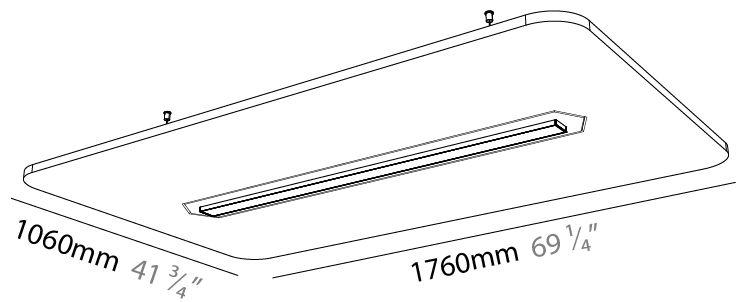

Holder Finish: [SSR / BKV / CWI / CRY / HAB / LAG / UFT / ITA / RUA / RUR / MIC / FTG / MYG / TWT / LOD / PUS / FRO / FUP / KIA / POP / BLS / SPG / MEY / GOH / GUM / CHC / COM / ABZ / JAG](#)

Accent Finish: [OPL / MPM / CMP / BKR / WHR / GCL / WWR / WWL / WDA](#)

Acoustic Finish: [SFW / CYW / SEE / SYN / MTS / PMB / TTN / CYB / STO / DPE / BES / SHB / ARE / ANE / VRD / CRF](#)

Fixture Material: [Acoustic / Aluminum / PMMA](#)

Primary Material: [Acoustic](#)

Cable Details: [2000mm/78 3/4" or 6000mm/236 1/4" Cable, - Transparent](#)

ELECTRICAL

Lamp Type: LED
Input Wattage (W): 47.3
Total Output Wattage (W): 42.7
Dimming: [Non-dimming / DALI Dimming / MATTER Dimming](#)
Driver Included: No
Driver Location: Remote
Driver Class: Class 2
Input Voltage (V): 120 - 277
Upon Request: [0 - 10V Dimming / Phase Dimming](#)

LED

Color Temperature (°K): [2700 / 3000 / 3500 / 4000](#)
Max. Delivered Lumen (lm): Max 6567
Nominal Lumen (lm): Max 7840
CRI: >90 CRI
Lamp Life (hrs): 50000

OPTICAL

RATINGS AND CERTIFICATIONS

Certified By: Certified for North American Standards

IP Rating: [IP20](#) © 2026, T 1800-388-3382, F 416-247-9319, www.zaneen.com

Available for International specifications by adding 'INT' at the end of the existing Model #. For assistance on 'custom' specifications, contact zteam@zaneen.com. In a constant effort to supply the best product, we reserve the right to change specifications or materials without notice. The most recent specification sheets are found at zaneen.com