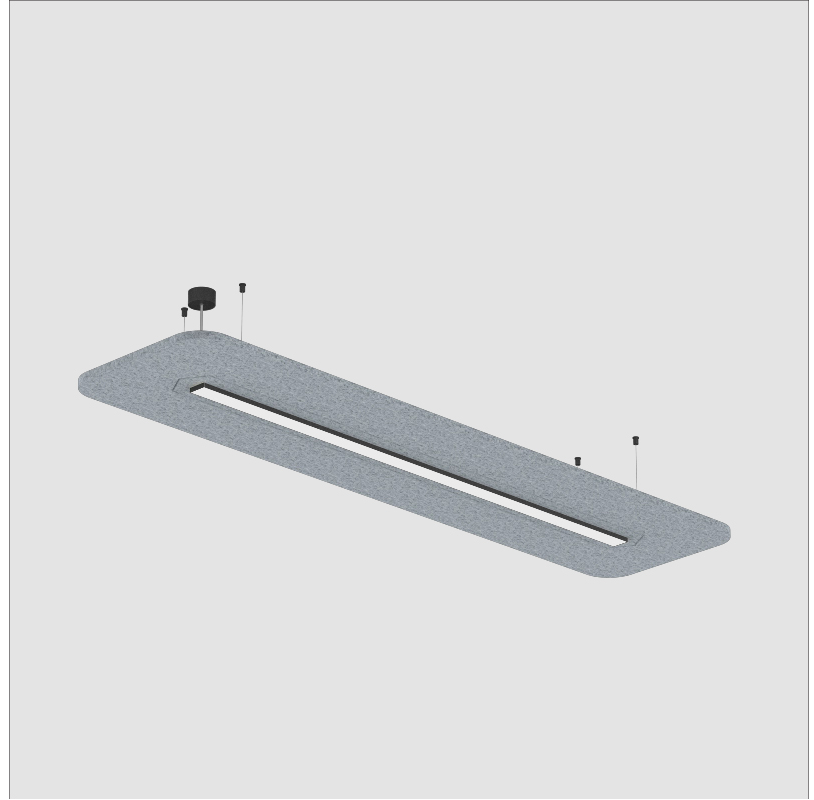

Holder Finish: [SSR / BKV / CWI / CRY / HAB / LAG / UFT / ITA / RUA / RUR / MIC / FTG / MYG / TWT / LOD / PUS / FRO / FUP / KIA / POP / BLS / SPG / MEY / GOH / GUM / CHC / COM / ABZ / JAG](#)

Accent Finish: [OPL / MPM / CMP / BKR / WHR / GCL / WWR / WWL / WDA](#)

Acoustic Finish: [SFW / CYW / SEE / SYN / MTS / PMB / TTN / CYB / STO / DPE / BES / SHB / ARE / ANE / VRD / CRF](#)

Fixture Material: [Acoustic / Aluminum / PMMA](#)

Primary Material: [Acoustic](#)

Cable Details: [2000mm/78 3/4" or 6000mm/236 1/4" Cable, - Transparent](#)

ELECTRICAL

Lamp Type: LED
Input Wattage (W): 38.7
Total Output Wattage (W): 35.5
Dimming: [Non-dimming / DALI Dimming / MATTER Dimming](#)
Driver Included: No
Driver Location: Remote
Driver Class: Class 2
Input Voltage (V): 120 - 277
Upon Request: [0 - 10V Dimming / Phase Dimming](#)

LED

Color Temperature (°K): [2700 / 3000 / 3500 / 4000](#)
Max. Delivered Lumen (lm): Max 5540
Nominal Lumen (lm): Max 6420
CRI: >90 CRI
Lamp Life (hrs): 50000

OPTICAL

RATINGS AND CERTIFICATIONS

Certified By: Certified for North American Standards

© 2026, T 1800-388-3382, F 416-247-9319, www.zaneen.com

Available for International specifications by adding 'INT' at the end of the existing Model #. For assistance on 'custom' specifications, contact zteam@zaneen.com. In a constant effort to supply the best product, we reserve the right to change specifications or materials without notice. The most recent specification sheets are found at zaneen.com