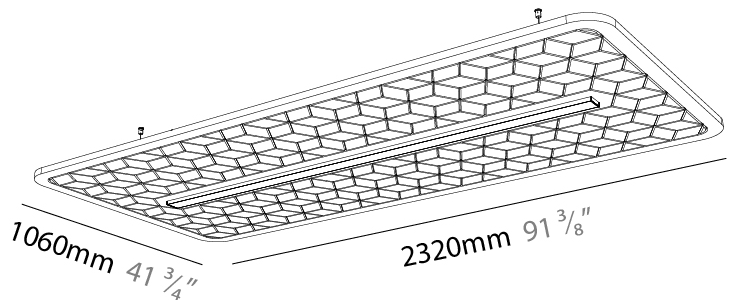

Diffuser: [PMMA - Opal / Clear / Microprism / Clear Microprism / Wallwash Double Asymmetric / Glare Control / Black Raster / Black Raster / Wallwash Left / Wallwash Right](#)

Fixture Finish: [SSR / BKV / CWI / CRY / HAB / UFT / ITA / RUA / FTG / MYG / LOD / PUS / FRO / FUP / KIA / POP / BLS / SPG / MEY / GOH / CHC / COM / ABZ / JAG / OBR / MOS / ROR](#)

Holder Finish: [SSR / BKV / CWI / CRY / HAB / LAG / UFT / ITA / RUA / RUR / MIC / FTG / MYG / TWT / LOD / PUS / FRO / FUP / KIA / POP / BLS / SPG / MEY / GOH / GUM / CHC / COM / ABZ / JAG](#)

Accent Finish: [OPL / MPM / CMP / BKR / WHR / GCL / WWR / WWL / WDA](#)

Acoustic Finish: [SFW / CYW / SEE / SYN / MTS / PMB / TTN / CYB / STO / DPE / BES / SHB / ARE / ANE / VRD / CRF](#)

Fixture Material: [Acoustic / Aluminum / PMMA](#)

Primary Material: [Acoustic](#)

Cable Details: [2000mm/78 3/4" or 6000mm/236 1/4" Cable, - Transparent](#)

ELECTRICAL

Lamp Type: LED
Input Wattage (W): 38.7
Total Output Wattage (W): 35.5
Dimming: [Non-dimming / DALI Dimming / MATTER Dimming](#)
Driver Included: No
Driver Location: Remote
Driver Class: Class 2
Input Voltage (V): 120 - 277
Upon Request: [0 - 10V Dimming / Phase Dimming](#)

LED

Color Temperature (°K): [2700 / 3000 / 3500 / 4000](#)
Max. Delivered Lumen (lm): Max 5540
Nominal Lumen (lm): Max 6420
CRI: >90 CRI
Lamp Life (hrs): 50000

OPTICAL

RATINGS AND CERTIFICATIONS

Certified By: Certified for North American Standards

IP Rating: [IP20](#)

© 2026, T 1800-388-3382, F 416-247-9319, www.zaneen.com