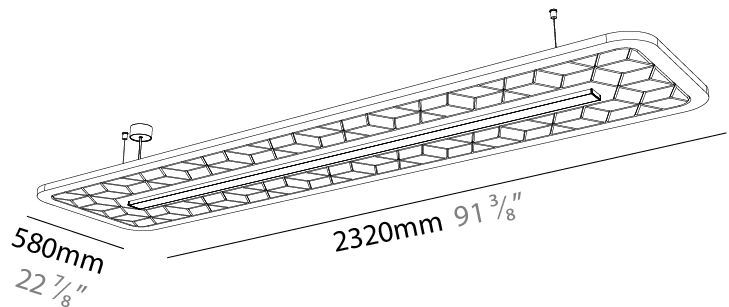

Accent Finish: [OPL / MPM / CMP / BKR / WHR / GCL / WWR / WWL / WDA](#)

Acoustic Finish: [SFW / CYW / SEE / SYN / MTS / PMB / TTN / CYB / STO / DPE / BES / SHB / ARE / ANE / VRD / CRF](#)

Fixture Material: [Acoustic / Aluminum / PMMA](#)

Primary Material: [Acoustic](#)

Cable Details: [2000mm/78 3/4" or 6000mm/236 1/4" Cable, - Transparent](#)

ELECTRICAL

Lamp Type: LED
Input Wattage (W): 38.7
Total Output Wattage (W): 35.5
Dimming: [Non-dimming / DALI Dimming / MATTER Dimming](#)
Driver Included: No
Driver Location: Remote
Driver Class: Class 2
Input Voltage (V): 120 - 277
Upon Request: [0 - 10V Dimming / Phase Dimming](#)

LED

Color Temperature (°K): [2700 / 3000 / 3500 / 4000](#)
Max. Delivered Lumen (lm): Max 5540
Nominal Lumen (lm): Max 6420
CRI: >90 CRI
Lamp Life (hrs): 50000

OPTICAL

RATINGS AND CERTIFICATIONS

Certified By: Certified for North American Standards

IP Rating: [IP20](#) © 2026, T 1800-388-3382, F 416-247-9319, www.zaneen.com

Available for International specifications by adding 'INT' at the end of the existing Model #. For assistance on 'custom' specifications, contact zteam@zaneen.com. In a constant effort to supply the best product, we reserve the right to change specifications or materials without notice. The most recent specification sheets are found at zaneen.com

PROJECT
TYPE
SPECIFIER
QUANTITY
DATE