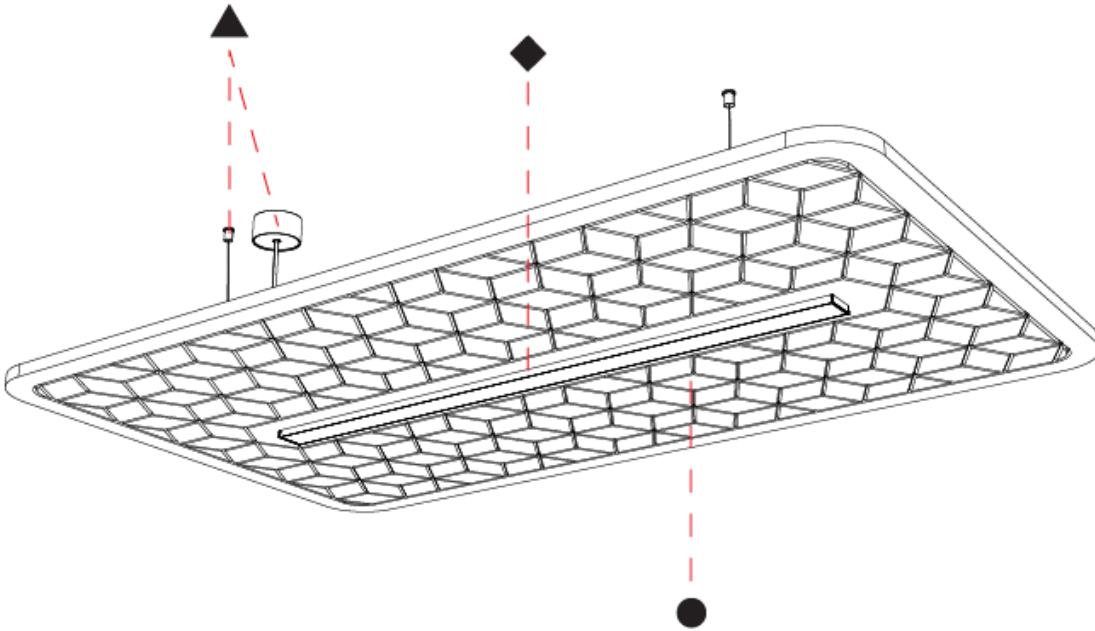

SERENII SUSPENSION

A3001169-

PROJECT	_____
TYPE	_____
SPECIFIER	_____
QUANTITY	_____
DATE	_____