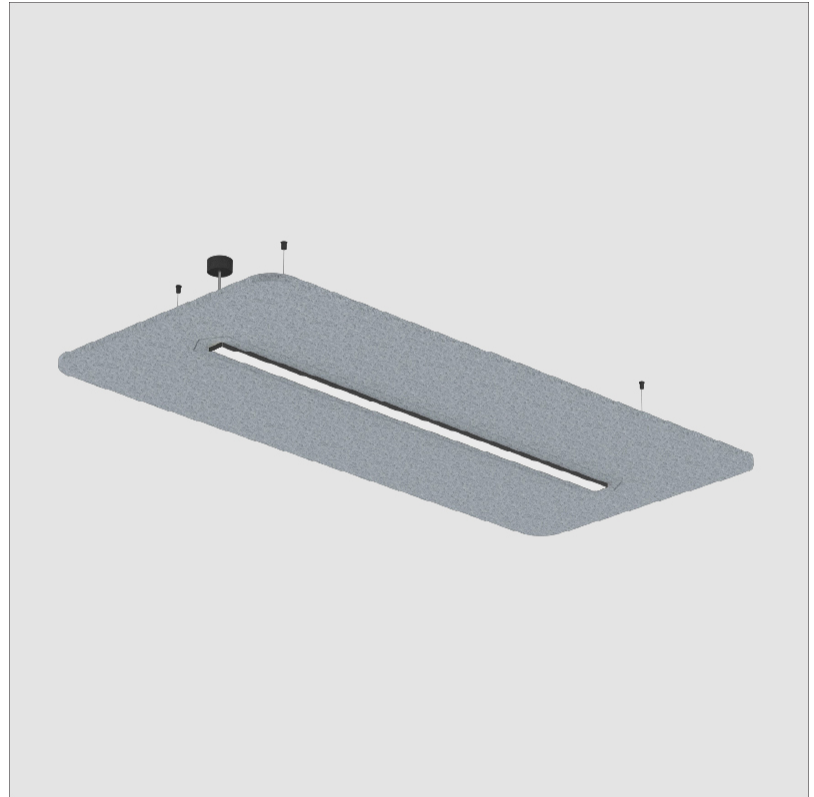

Holder Finish: [SSR / BKV / CWI / CRY / HAB / LAG / UFT / ITA / RUA / RUR / MIC / FTG / MYG / TWT / LOD / PUS / FRO / FUP / KIA / POP / BLS / SPG / MEY / GOH / GUM / CHC / COM / ABZ / JAG](#)

Accent Finish: [OPL / MPM / CMP / BKR / WHR / GCL / WWR / WWL / WDA](#)
Acoustic Finish: [SFW / CYW / SEE / SYN / MTS / PMB / TTN / CYB / STO / DPE / BES / SHB / ARE / ANE / VRD / CRF](#)

Fixture Material: [Acoustic / Aluminum / PMMA](#)

Primary Material: [Acoustic](#)

Cable Details: [2000mm/78 3/4" or 6000mm/236 1/4" Cable, - Transparent](#)

ELECTRICAL

Lamp Type: [LED](#)
Input Wattage (W): [73.1](#)
Total Output Wattage (W): [66.3](#)
Dimming: [Non-dimming / DALI Dimming / MATTER Dimming](#)
Driver Included: [No](#)
Driver Location: [Remote](#)
Driver Class: [Class 2](#)
Input Voltage (V): [120 - 277](#)
Upon Request: [0 - 10V Dimming / Phase Dimming](#)

LED

Color Temperature (°K): [2700 / 3000 / 3500 / 4000](#)
Max. Delivered Lumen (lm): [Max 10140](#)
Nominal Lumen (lm): [Max 12120](#)
CRI: [>90 CRI](#)
Lamp Life (hrs): [50000](#)

OPTICAL

RATINGS AND CERTIFICATIONS

Certified By: [Certified for North American Standards](#)

IP Rating: [IP20](#) © 2026, T 1800-388-3382, F 416-247-9319, www.zaneen.com

Available for International specifications by adding 'INT' at the end of the existing Model #. For assistance on 'custom' specifications, contact zteam@zaneen.com. In a constant effort to supply the best product, we reserve the right to change specifications or materials without notice. The most recent specification sheets are found at zaneen.com