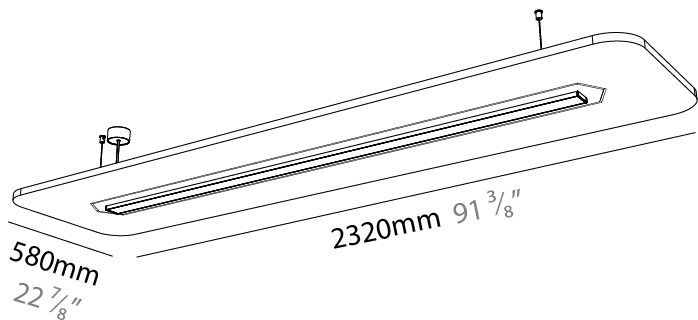

Holder Finish: [SSR / BKV / CWI / CRY / HAB / LAG / UFT / ITA / RUA / RUR / MIC / FTG / MYG / TWT / LOD / PUS / FRO / FUP / KIA / POP / BLS / SPG / MEY / GOH / GUM / CHC / COM / ABZ / JAG](#)

Accent Finish: [OPL / MPM / CMP / BKR / WHR / GCL / WWR / WWL / WDA](#)

Acoustic Finish: [SFW / CYW / SEE / SYN / MTS / PMB / TTN / CYB / STO / DPE / BES / SHB / ARE / ANE / VRD / CRF](#)

Fixture Material: [Acoustic / Aluminum / PMMA](#)

Primary Material: [Acoustic](#)

Cable Details: [2000mm/78 3/4" or 6000mm/236 1/4" Cable, - Transparent](#)

ELECTRICAL

Lamp Type: LED
Input Wattage (W): 73.1
Total Output Wattage (W): 66.3
Dimming: [Non-dimming / DALI Dimming / MATTER Dimming](#)
Driver Included: No
Driver Location: Remote
Driver Class: Class 2
Input Voltage (V): 120 - 277
Upon Request: [0 - 10V Dimming / Phase Dimming](#)

LED

Color Temperature (°K): [2700 / 3000 / 3500 / 4000](#)
Max. Delivered Lumen (lm): Max 10140
Nominal Lumen (lm): Max 12120
CRI: >90 CRI
Lamp Life (hrs): 50000

OPTICAL

RATINGS AND CERTIFICATIONS

Certified By: Certified for North American Standards

© 2026, T 1800-388-3382, F 416-247-9319, www.zaneen.com

Available for International specifications by adding 'INT' at the end of the existing Model #. For assistance on 'custom' specifications, contact zteam@zaneen.com. In a constant effort to supply the best product, we reserve the right to change specifications or materials without notice. The most recent specification sheets are found at zaneen.com