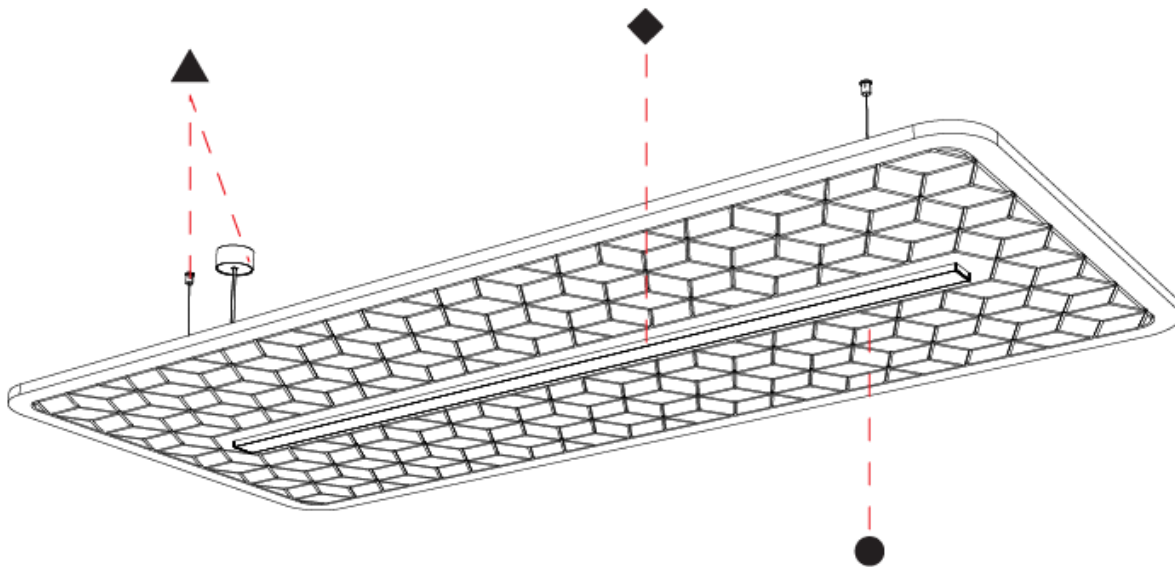

SERENII SUSPENSION

A3001174-

PROJECT	_____
TYPE	_____
SPECIFIER	_____
QUANTITY	_____
DATE	_____