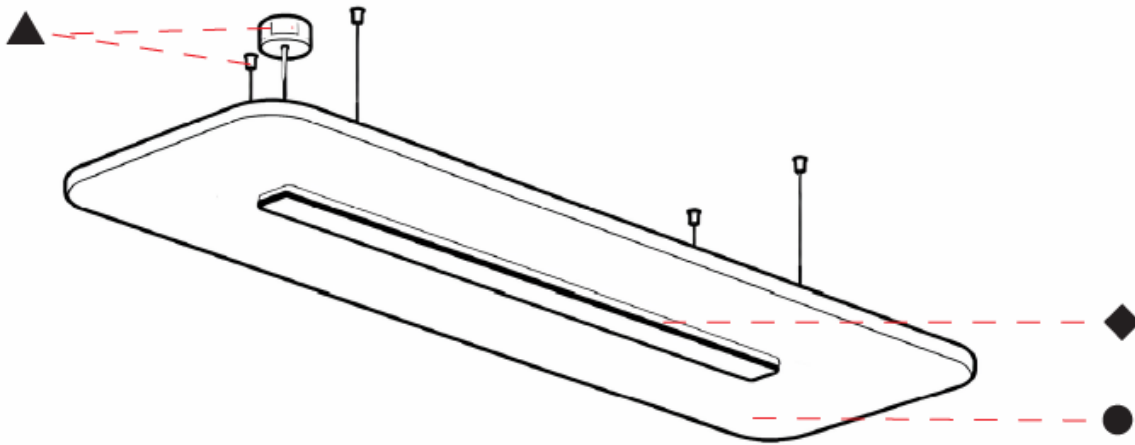

SERENII SUSPENSION

A3001158-

PROJECT	_____
TYPE	_____
SPECIFIER	_____
QUANTITY	_____
DATE	_____

A