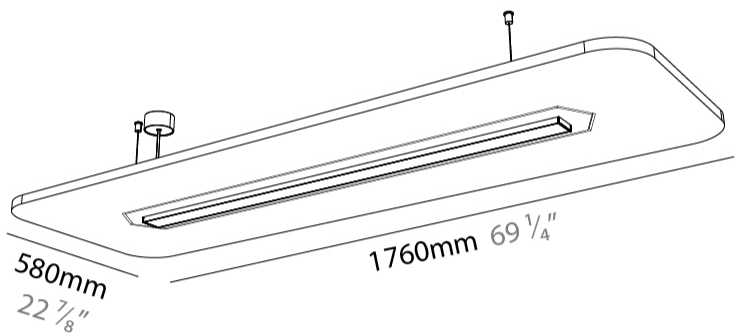

Holder Finish: [SSR / BKV / CWI / CRY / HAB / LAG / UFT / ITA / RUA / RUR / MIC / FTG / MYG / TWT / LOD / PUS / FRO / FUP / KIA / POP / BLS / SPG / MEY / GOH / GUM / CHC / COM / ABZ / JAG](#)

Accent Finish: [OPL / MPM / CMP / BKR / WHR / GCL / WWR / WWL / WDA](#)

Acoustic Finish: [SFW / CYW / SEE / SYN / MTS / PMB / TTN / CYB / STO / DPE / BES / SHB / ARE / ANE / VRD / CRF](#)

Fixture Material: [Acoustic / Aluminum / PMMA](#)

Primary Material: [Acoustic](#)

Cable Details: [2000mm/78 3/4" or 6000mm/236 1/4" Cable, - Transparent](#)

ELECTRICAL

Lamp Type: LED
Input Wattage (W): 47.3
Total Output Wattage (W): 42.7
Dimming: [Non-dimming / DALI Dimming / MATTER Dimming](#)
Driver Included: No
Driver Location: Remote
Driver Class: Class 2
Input Voltage (V): 120 - 277
Upon Request: [0 - 10V Dimming / Phase Dimming](#)

LED

Color Temperature (°K): [2700 / 3000 / 3500 / 4000](#)
Max. Delivered Lumen (lm): Max 6567
Nominal Lumen (lm): Max 7840
CRI: >90 CRI
Lamp Life (hrs): 50000

OPTICAL

RATINGS AND CERTIFICATIONS

Certified By: Certified for North American Standards

© 2026, T 1800-388-3382, F 416-247-9319, www.zaneen.com

Available for International specifications by adding 'INT' at the end of the existing Model #. For assistance on 'custom' specifications, contact zteam@zaneen.com. In a constant effort to supply the best product, we reserve the right to change specifications or materials without notice. The most recent specification sheets are found at zaneen.com