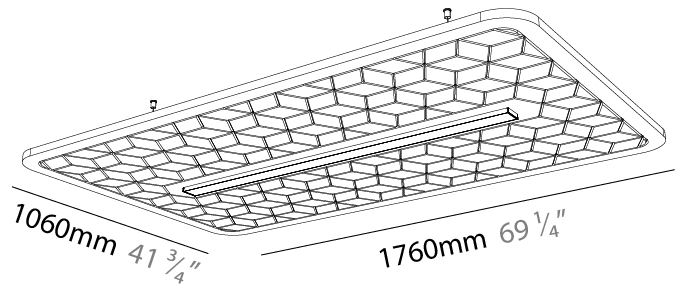

Holder Finish: [SSR / BKV / CWI / CRY / HAB / LAG / UFT / ITA / RUA / RUR / MIC / FTG / MYG / TWT / LOD / PUS / FRO / FUP / KIA / POP / BLS / SPG / MEY / GOH / GUM / CHC / COM / ABZ / JAG](#)

Accent Finish: [OPL / MPM / CMP / BKR / WHR / GCL / WWR / WWL / WDA](#)

Acoustic Finish: [SFW / CYW / SEE / SYN / MTS / PMB / TTN / CYB / STO / DPE / BES / SHB / ARE / ANE / VRD / CRF](#)

Fixture Material: [Acoustic / Aluminum / PMMA](#)

Primary Material: [Acoustic](#)

Cable Details: [2000mm/78 3/4" or 6000mm/236 1/4" Cable, - Transparent](#)

ELECTRICAL

Lamp Type: LED
Input Wattage (W): 47.3
Total Output Wattage (W): 42.7
Dimming: [Non-dimming / DALI Dimming / MATTER Dimming](#)
Driver Included: No
Driver Location: Remote
Driver Class: Class 2
Input Voltage (V): 120 - 277
Upon Request: [0 - 10V Dimming / Phase Dimming](#)

LED

Color Temperature (°K): [2700 / 3000 / 3500 / 4000](#)
Max. Delivered Lumen (lm): Max 6567
Nominal Lumen (lm): Max 7840
CRI: >90 CRI
Lamp Life (hrs): 50000

OPTICAL

RATINGS AND CERTIFICATIONS

Certified By: Certified for North American Standards

IP Rating: [IP20](#) © 2026, T 1800-388-3382, F 416-247-9319, www.zaneen.com

Available for International specifications by adding 'INT' at the end of the existing Model #. For assistance on 'custom' specifications, contact zteam@zaneen.com. In a constant effort to supply the best product, we reserve the right to change specifications or materials without notice. The most recent specification sheets are found at zaneen.com