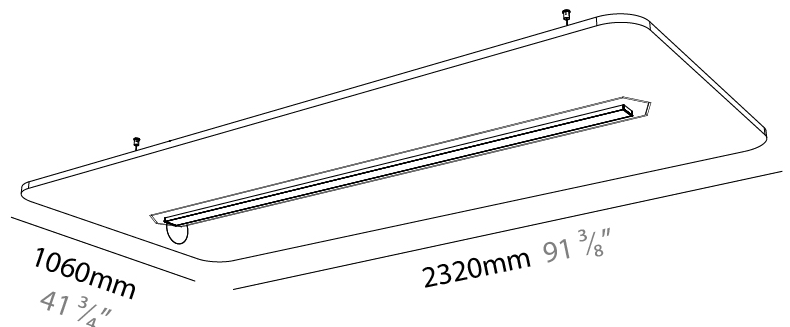

Holder Finish: [SSR / BKV / CWI / CRY / HAB / LAG / UFT / ITA / RUA / RUR / MIC / FTG / MYG / TWT / LOD / PUS / FRO / FUP / KIA / POP / BLS / SPG / MEY / GOH / GUM / CHC / COM / ABZ / JAG](#)

Accent Finish: [OPL / MPM / CMP / BKR / WHR / GCL / WWR / WWL / WDA](#)
Acoustic Finish: [SFW / CYW / SEE / SYN / MTS / PMB / TTN / CYB / STO / DPE / BES / SHB / ARE / ANE / VRD / CRF](#)

Fixture Material: [Acoustic / Aluminum / PMMA](#)

Primary Material: [Acoustic](#)

Cable Details: [2000mm/78 3/4" or 6000mm/236 1/4" Cable, - Transparent](#)

ELECTRICAL

Lamp Type: [LED](#)
Input Wattage (W): [73.1](#)
Total Output Wattage (W): [66.3](#)
Dimming: [Non-dimming / DALI Dimming / MATTER Dimming](#)
Driver Included: [No](#)
Driver Location: [Remote](#)
Driver Class: [Class 2](#)
Input Voltage (V): [120 - 277](#)
Upon Request: [0 - 10V Dimming / Phase Dimming](#)

LED

Color Temperature (°K): [2700 / 3000 / 3500 / 4000](#)
Max. Delivered Lumen (lm): [Max 10140](#)
Nominal Lumen (lm): [Max 12120](#)
CRI: [>90 CRI](#)
Lamp Life (hrs): [50000](#)

OPTICAL

RATINGS AND CERTIFICATIONS

Certified By: [Certified for North American Standards](#)

IP Rating: [IP20](#) © 2026, T 1800-388-3382, F 416-247-9319, www.zaneen.com

Available for International specifications by adding 'INT' at the end of the existing Model #. For assistance on 'custom' specifications, contact zteam@zaneen.com. In a constant effort to supply the best product, we reserve the right to change specifications or materials without notice. The most recent specification sheets are found at zaneen.com