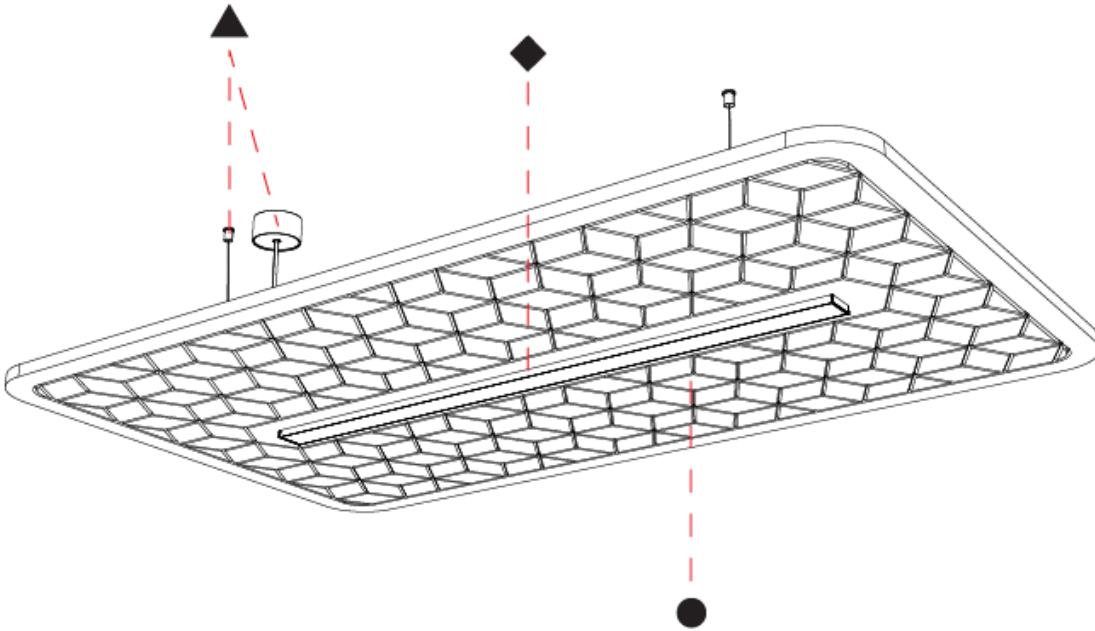

SERENII SUSPENSION

A3001170-

PROJECT	_____
TYPE	_____
SPECIFIER	_____
QUANTITY	_____
DATE	_____