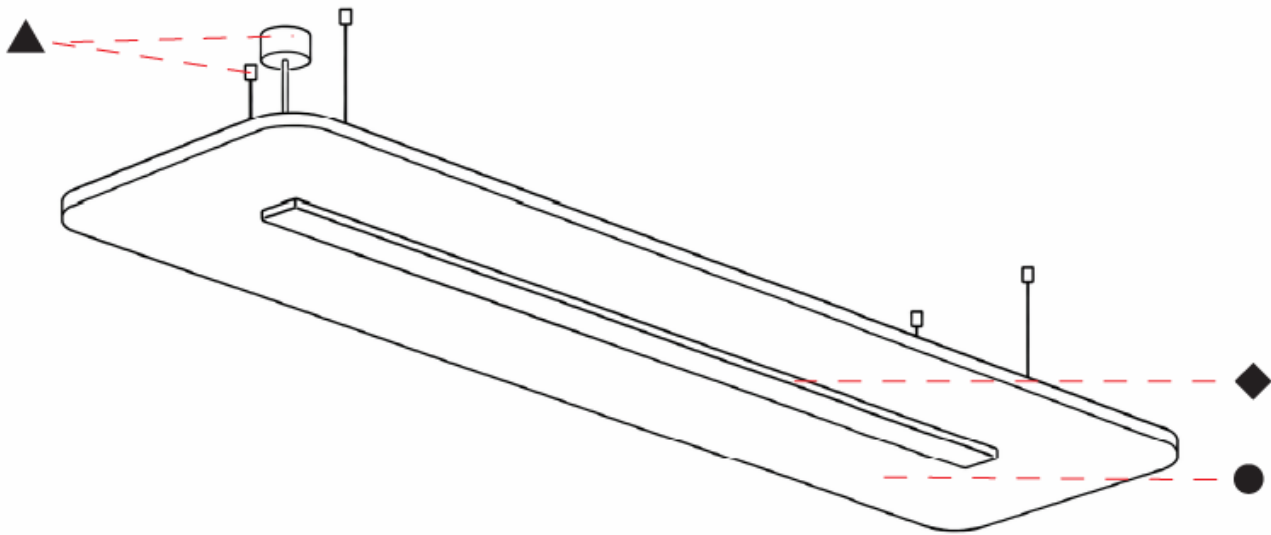

SERENII SUSPENSION

A3001162-

PROJECT	_____
TYPE	_____
SPECIFIER	_____
QUANTITY	_____
DATE	_____

A