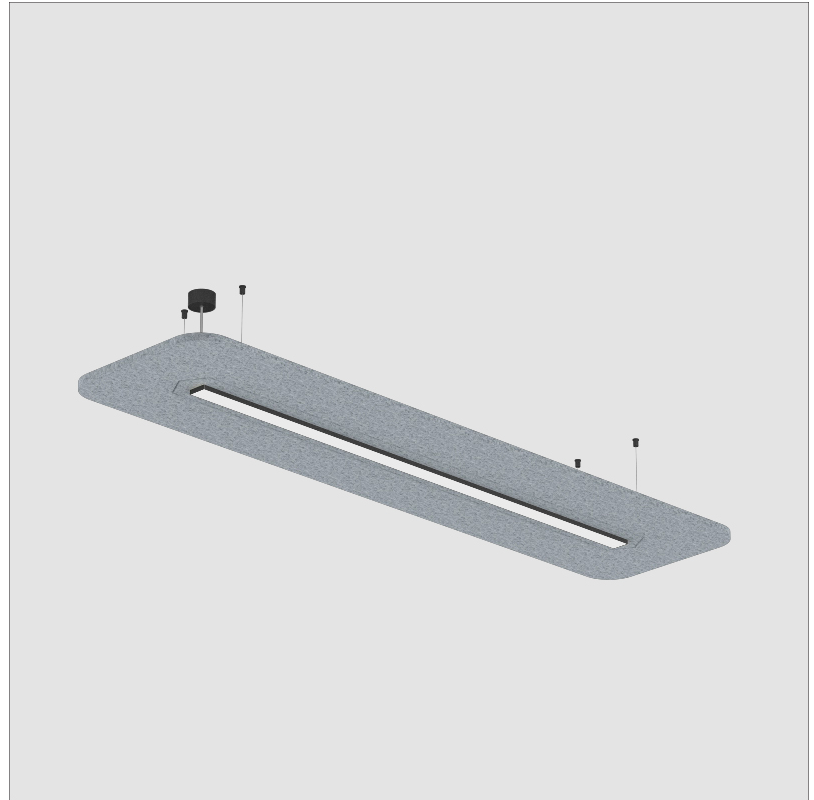

Holder Finish: [SSR / BKV / CWI / CRY / HAB / LAG / UFT / ITA / RUA / RUR / MIC / FTG / MYG / TWT / LOD / PUS / FRO / FUP / KIA / POP / BLS / SPG / MEY / GOH / GUM / CHC / COM / ABZ / JAG](#)

Accent Finish: [OPL / MPM / CMP / BKR / WHR / GCL / WWR / WWL / WDA](#)

Acoustic Finish: [SFW / CYW / SEE / SYN / MTS / PMB / TTN / CYB / STO / DPE / BES / SHB / ARE / ANE / VRD / CRF](#)

Fixture Material: [Acoustic / Aluminum / PMMA](#)

Primary Material: [Acoustic](#)

Cable Details: [2000mm/78 3/4" or 6000mm/236 1/4" Cable, - Transparent](#)

ELECTRICAL

Lamp Type: LED
Input Wattage (W): 38.7
Total Output Wattage (W): 35.5
Dimming: [Non-dimming / DALI Dimming / MATTER Dimming](#)
Driver Included: No
Driver Location: Remote
Driver Class: Class 2
Input Voltage (V): 120 - 277
Upon Request: [0 - 10V Dimming / Phase Dimming](#)

LED

Color Temperature (°K): [2700 / 3000 / 3500 / 4000](#)
Max. Delivered Lumen (lm): Max 5540
Nominal Lumen (lm): Max 6420
CRI: >90 CRI
Lamp Life (hrs): 50000

OPTICAL

RATINGS AND CERTIFICATIONS

Certified By: Certified for North American Standards

© 2026, T 1800-388-3382, F 416-247-9319, www.zaneen.com

Available for International specifications by adding 'INT' at the end of the existing Model #. For assistance on 'custom' specifications, contact zteam@zaneen.com. In a constant effort to supply the best product, we reserve the right to change specifications or materials without notice. The most recent specification sheets are found at zaneen.com