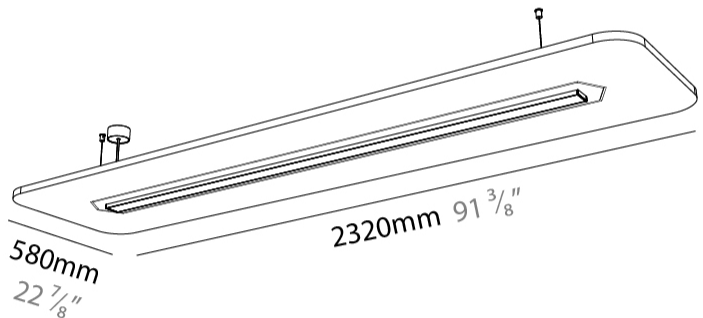

Holder Finish: [SSR / BKV / CWI / CRY / HAB / LAG / UFT / ITA / RUA / RUR / MIC / FTG / MYG / TWT / LOD / PUS / FRO / FUP / KIA / POP / BLS / SPG / MEY / GOH / GUM / CHC / COM / ABZ / JAG](#)

Accent Finish: [OPL / MPM / CMP / BKR / WHR / GCL / WWR / WWL / WDA](#)

Acoustic Finish: [SFW / CYW / SEE / SYN / MTS / PMB / TTN / CYB / STO / DPE / BES / SHB / ARE / ANE / VRD / CRF](#)

Fixture Material: [Acoustic / Aluminum / PMMA](#)

Primary Material: [Acoustic](#)

Cable Details: [2000mm/78 3/4" or 6000mm/236 1/4" Cable, - Transparent](#)

ELECTRICAL

Lamp Type: LED
Input Wattage (W): 38.7
Total Output Wattage (W): 35.5
Dimming: [Non-dimming / DALI Dimming / MATTER Dimming](#)
Driver Included: No
Driver Location: Remote
Driver Class: Class 2
Input Voltage (V): 120 - 277
Upon Request: [0 - 10V Dimming / Phase Dimming](#)

LED

Color Temperature (°K): [2700 / 3000 / 3500 / 4000](#)
Max. Delivered Lumen (lm): Max 5540
Nominal Lumen (lm): Max 6420
CRI: >90 CRI
Lamp Life (hrs): 50000

OPTICAL

RATINGS AND CERTIFICATIONS

Certified By: Certified for North American Standards

© 2026, T 1800-388-3382, F 416-247-9319, www.zaneen.com

Available for International specifications by adding 'INT' at the end of the existing Model #. For assistance on 'custom' specifications, contact zteam@zaneen.com. In a constant effort to supply the best product, we reserve the right to change specifications or materials without notice. The most recent specification sheets are found at zaneen.com