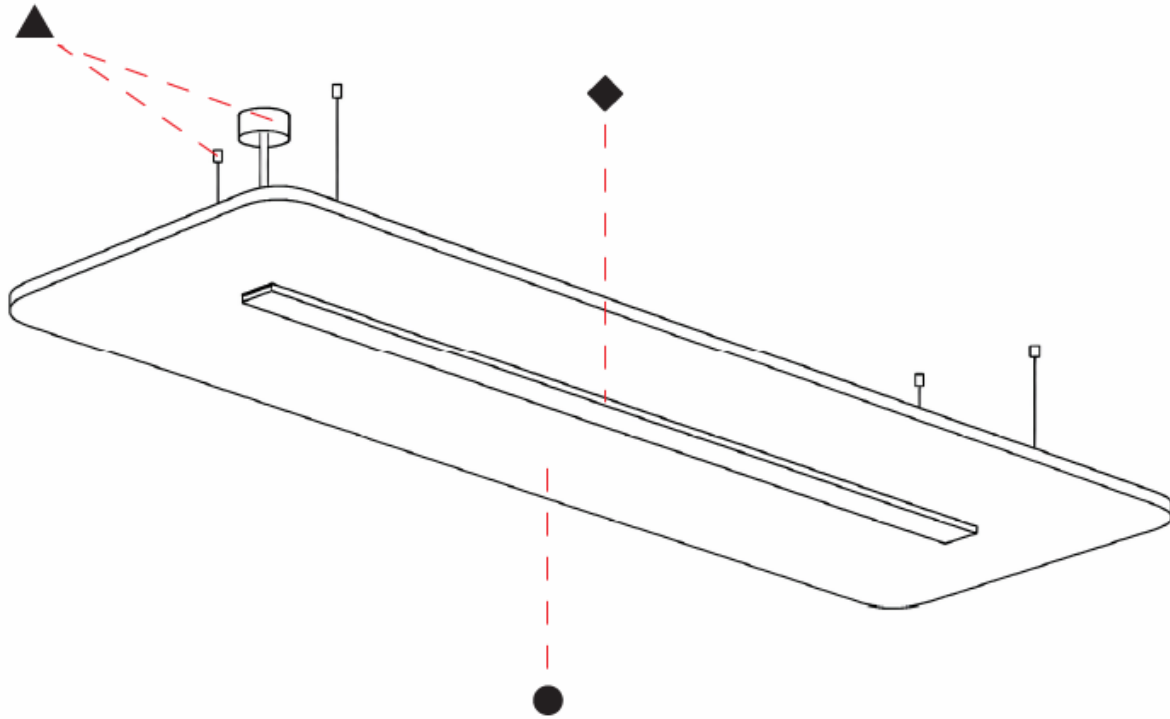

SERENII SUSPENSION

A3001163-

PROJECT _____

TYPE _____

SPECIFIER _____

QUANTITY _____

DATE _____

A