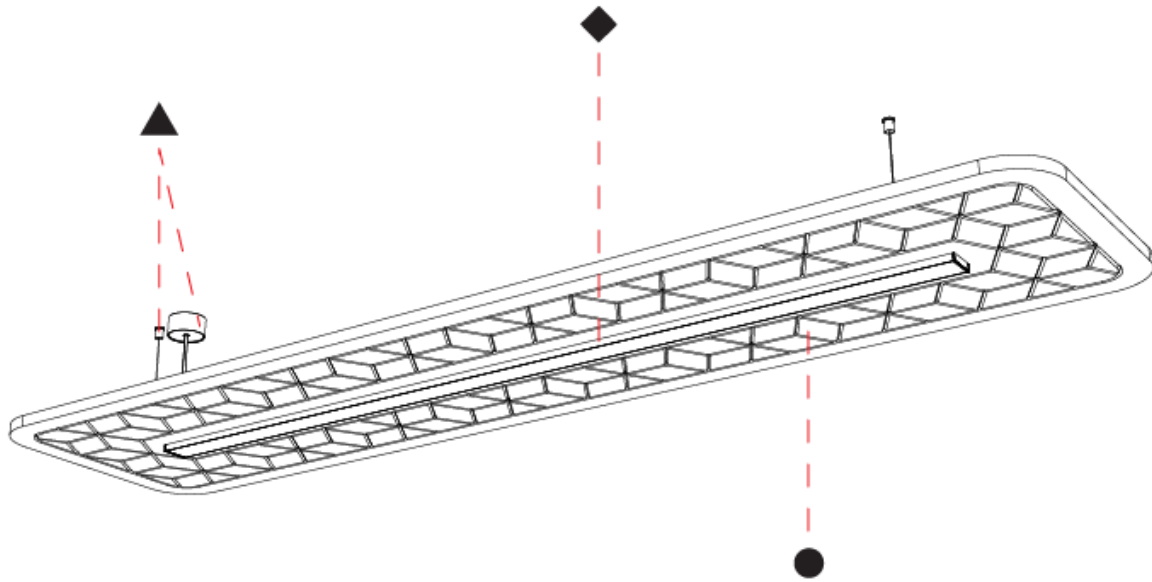

SERENII SUSPENSION

A3001171-

PROJECT
TYPE
SPECIFIER
QUANTITY
DATE

A