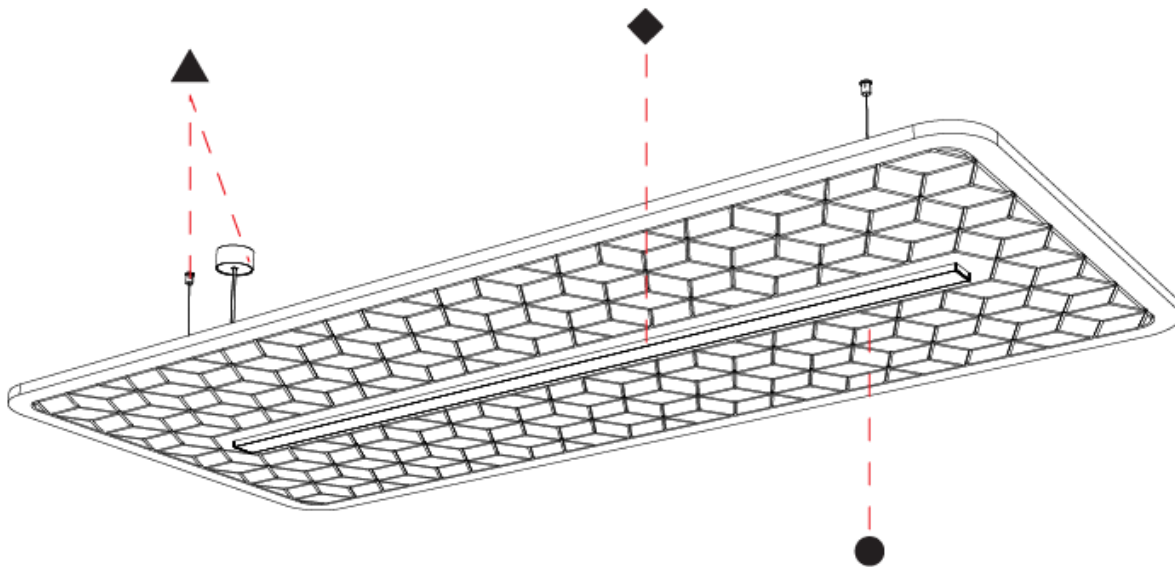

SERENII SUSPENSION

A3001173-

PROJECT _____

TYPE _____

SPECIFIER _____

QUANTITY _____

DATE _____

A