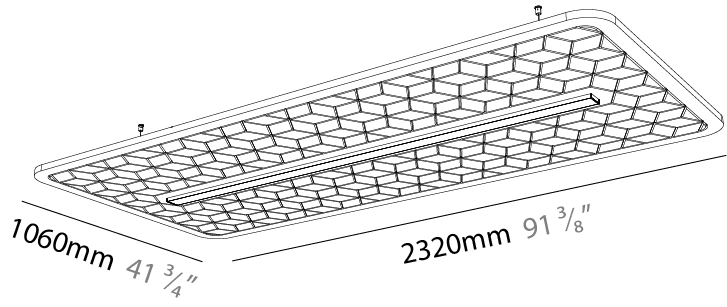

Holder Finish: [SSR / BKV / CWI / CRY / HAB / LAG / UFT / ITA / RUA / RUR / MIC / FTG / MYG / TWT / LOD / PUS / FRO / FUP / KIA / POP / BLS / SPG / MEY / GOH / GUM / CHC / COM / ABZ / JAG](#)

Accent Finish: [OPL / MPM / CMP / BKR / WHR / GCL / WWR / WWL / WDA](#)

Acoustic Finish: [SFW / CYW / SEE / SYN / MTS / PMB / TTN / CYB / STO / DPE / BES / SHB / ARE / ANE / VRD / CRF](#)

Fixture Material: [Acoustic / Aluminum / PMMA](#)

Primary Material: [Acoustic](#)

Cable Details: [2000mm/78 3/4" or 6000mm/236 1/4" Cable, - Transparent](#)

ELECTRICAL

Lamp Type: LED
Input Wattage (W): 73.1
Total Output Wattage (W): 66.3
Dimming: [Non-dimming / DALI Dimming / MATTER Dimming](#)
Driver Included: No
Driver Location: Remote
Driver Class: Class 2
Input Voltage (V): 120 - 277
Upon Request: [0 - 10V Dimming / Phase Dimming](#)

LED

Color Temperature (°K): [2700 / 3000 / 3500 / 4000](#)
Max. Delivered Lumen (lm): Max 10140
Nominal Lumen (lm): Max 12120
CRI: >90 CRI
Lamp Life (hrs): 50000

OPTICAL

RATINGS AND CERTIFICATIONS

Certified By: Certified for North American Standards

IP Rating: [IP20](#) © 2026, T 1800-388-3382, F 416-247-9319, www.zaneen.com

Available for International specifications by adding 'INT' at the end of the existing Model #. For assistance on 'custom' specifications, contact zteam@zaneen.com. In a constant effort to supply the best product, we reserve the right to change specifications or materials without notice. The most recent specification sheets are found at zaneen.com