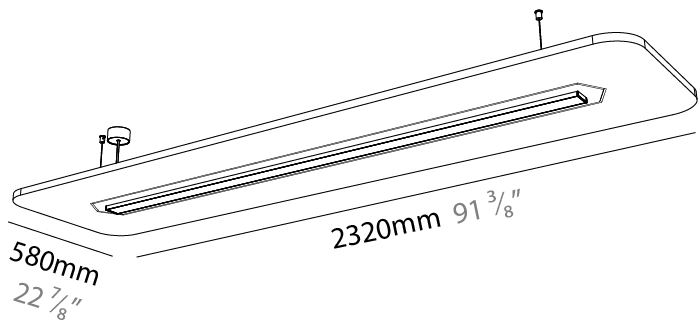

Holder Finish: [SSR / BKV / CWI / CRY / HAB / LAG / UFT / ITA / RUA / RUR / MIC / FTG / MYG / TWT / LOD / PUS / FRO / FUP / KIA / POP / BLS / SPG / MEY / GOH / GUM / CHC / COM / ABZ / JAG](#)

Accent Finish: [OPL / MPM / CMP / BKR / WHR / GCL / WWR / WWL / WDA](#)
Acoustic Finish: [SFW / CYW / SEE / SYN / MTS / PMB / TTN / CYB / STO / DPE / BES / SHB / ARE / ANE / VRD / CRF](#)

Fixture Material: [Acoustic / Aluminum / PMMA](#)

Primary Material: [Acoustic](#)

Cable Details: [2000mm/78 3/4" or 6000mm/236 1/4" Cable, - Transparent](#)

ELECTRICAL

Lamp Type: LED
Input Wattage (W): 73.1
Total Output Wattage (W): 66.3
Dimming: [Non-dimming / DALI Dimming / MATTER Dimming](#)
Driver Included: No
Driver Location: Remote
Driver Class: Class 2
Input Voltage (V): 120 - 277
Upon Request: [0 - 10V Dimming / Phase Dimming](#)

LED

Color Temperature (°K): [2700 / 3000 / 3500 / 4000](#)
Max. Delivered Lumen (lm): Max 10140
Nominal Lumen (lm): Max 12120
CRI: >90 CRI
Lamp Life (hrs): 50000

OPTICAL

RATINGS AND CERTIFICATIONS

Certified By: Certified for North American Standards

© 2026, T 1800-388-3382, F 416-247-9319, www.zaneen.com

Available for International specifications by adding 'INT' at the end of the existing Model #. For assistance on 'custom' specifications, contact zteam@zaneen.com. In a constant effort to supply the best product, we reserve the right to change specifications or materials without notice. The most recent specification sheets are found at zaneen.com