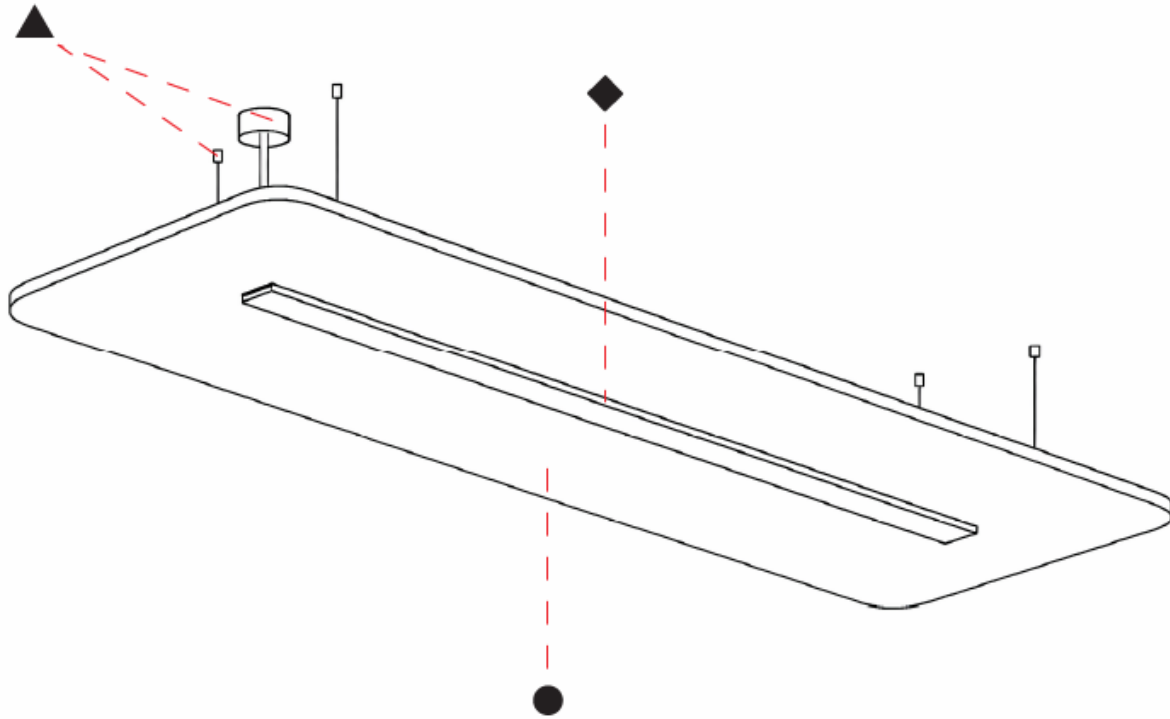

SERENII SUSPENSION

A3001164-

PROJECT
TYPE
SPECIFIER
QUANTITY
DATE

A