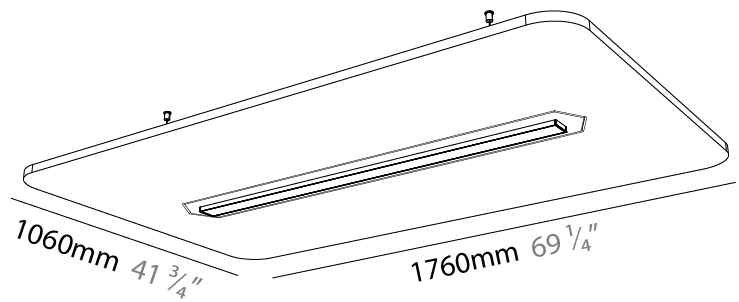

Holder Finish: [SSR / BKV / CWI / CRY / HAB / LAG / UFT / ITA / RUA / RUR / MIC / FTG / MYG / TWT / LOD / PUS / FRO / FUP / KIA / POP / BLS / SPG / MEY / GOH / GUM / CHC / COM / ABZ / JAG](#)

Accent Finish: [OPL / MPM / CMP / BKR / WHR / GCL / WWR / WWL / WDA](#)
Acoustic Finish: [SFW / CYW / SEE / SYN / MTS / PMB / TTN / CYB / STO / DPE / BES / SHB / ARE / ANE / VRD / CRF](#)

Fixture Material: [Acoustic / Aluminum / PMMA](#)

Primary Material: [Acoustic](#)

Cable Details: [2000mm/78 3/4" or 6000mm/236 1/4" Cable, - Transparent](#)

ELECTRICAL

Lamp Type: LED
Input Wattage (W): 47.3
Total Output Wattage (W): 42.7
Dimming: [Non-dimming / DALI Dimming / MATTER Dimming](#)
Driver Included: No
Driver Location: Remote
Driver Class: Class 2
Input Voltage (V): 120 - 277
Upon Request: [0 - 10V Dimming / Phase Dimming](#)

LED

Color Temperature (°K): [2700 / 3000 / 3500 / 4000](#)
Max. Delivered Lumen (lm): Max 6567
Nominal Lumen (lm): Max 7840
CRI: >90 CRI
Lamp Life (hrs): 50000

OPTICAL

RATINGS AND CERTIFICATIONS

Certified By: Certified for North American Standards

IP Rating: [IP20](#) © 2026, T 1800-388-3382, F 416-247-9319, www.zaneen.com

Available for International specifications by adding 'INT' at the end of the existing Model #. For assistance on 'custom' specifications, contact zteam@zaneen.com. In a constant effort to supply the best product, we reserve the right to change specifications or materials without notice. The most recent specification sheets are found at zaneen.com