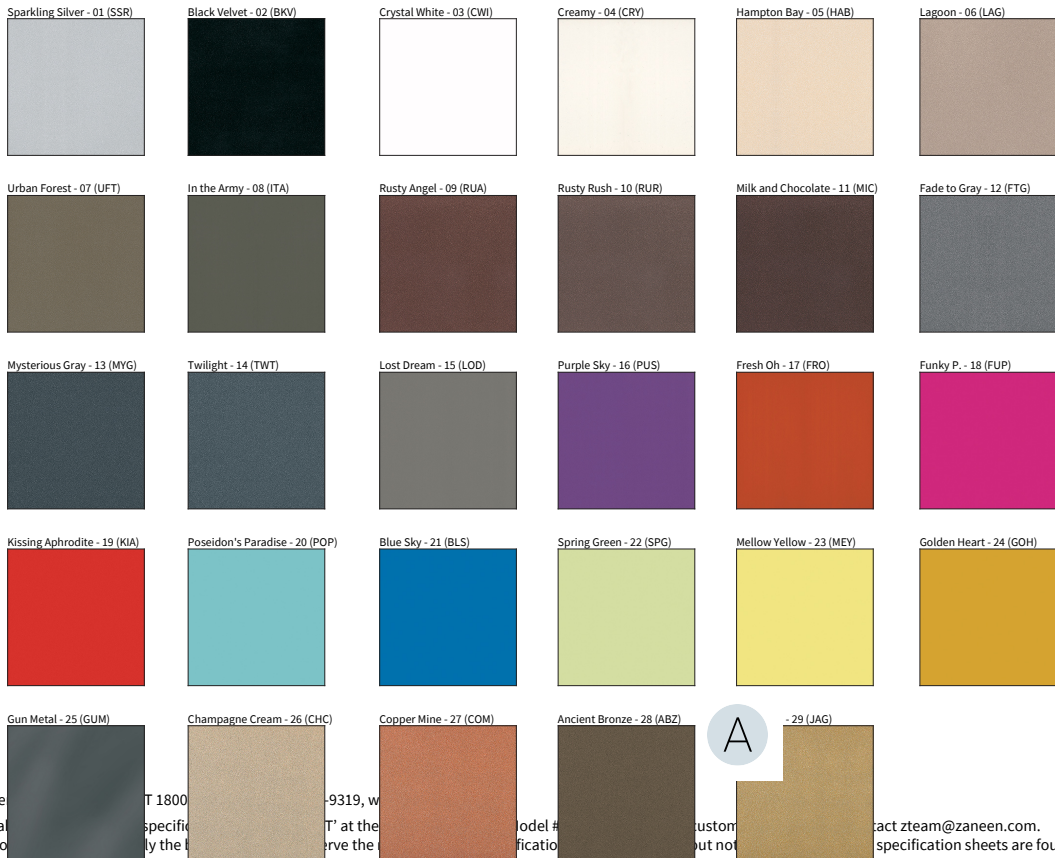

SERENII SUSPENSION

A3001174-

PROJECT	_____
TYPE	_____
SPECIFIER	_____
QUANTITY	_____
DATE	_____

PROJECT _____
 TYPE _____
 SPECIFIER _____
 QUANTITY _____
 DATE _____

Fixture Finish

Holder Finish

Zaneen is available in a color of your choice. Contact your local distributor for more information. For a complete list of all Zaneen products, visit www.zaneen.com. In a color of your choice. Contact your local distributor for more information. For a complete list of all Zaneen products, visit www.zaneen.com. In a color of your choice. Contact your local distributor for more information. For a complete list of all Zaneen products, visit www.zaneen.com.

PROJECT

TYPE

SPECIFIER

QUANTITY

DATE

Accent Finish

Digital: Not all screens are calibrated the same, and therefore, colors will appear differently between screens.

Physical: When texture is involved, there will be variations in color, character and tone within a product series and between product families.