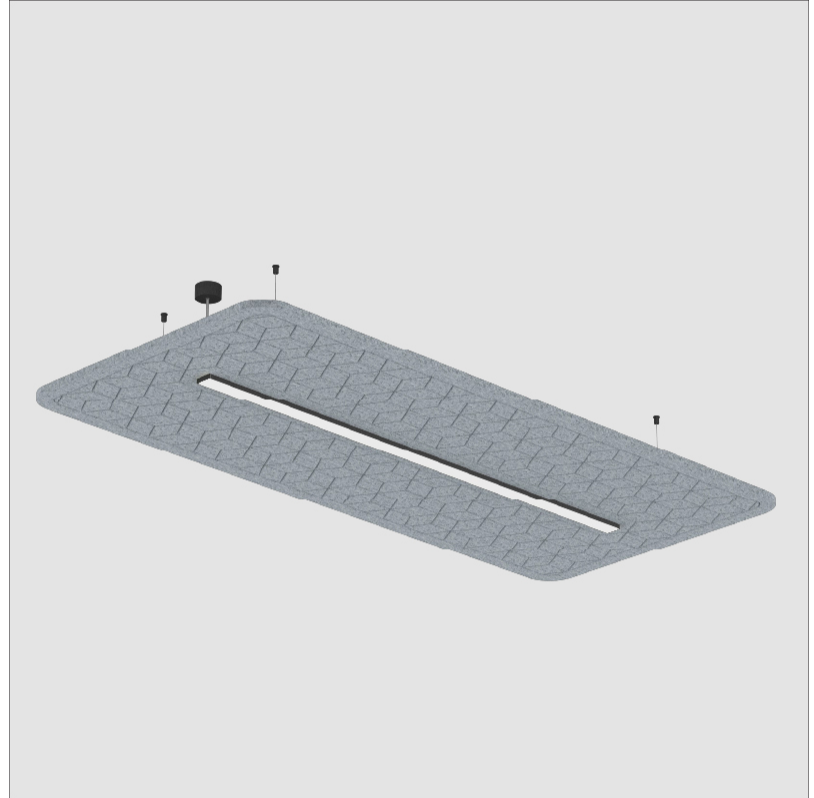

Holder Finish: [SSR / BKV / CWI / CRY / HAB / LAG / UFT / ITA / RUA / RUR / MIC / FTG / MYG / TWT / LOD / PUS / FRO / FUP / KIA / POP / BLS / SPG / MEY / GOH / GUM / CHC / COM / ABZ / JAG](#)

Accent Finish: [OPL / MPM / CMP / BKR / WHR / GCL / WWR / WWL / WDA](#)

Acoustic Finish: [SFW / CYW / SEE / SYN / MTS / PMB / TTN / CYB / STO / DPE / BES / SHB / ARE / ANE / VRD / CRF](#)

Fixture Material: [Acoustic / Aluminum / PMMA](#)

Primary Material: [Acoustic](#)

Cable Details: [2000mm/78 3/4" or 6000mm/236 1/4" Cable, - Transparent](#)

ELECTRICAL

Lamp Type: LED
Input Wattage (W): 73.1
Total Output Wattage (W): 66.3
Dimming: [Non-dimming / DALI Dimming / MATTER Dimming](#)
Driver Included: No
Driver Location: Remote
Driver Class: Class 2
Input Voltage (V): 120 - 277
Upon Request: [0 - 10V Dimming / Phase Dimming](#)

LED

Color Temperature (°K): [2700 / 3000 / 3500 / 4000](#)
Max. Delivered Lumen (lm): Max 10140
Nominal Lumen (lm): Max 12120
CRI: >90 CRI
Lamp Life (hrs): 50000

OPTICAL

RATINGS AND CERTIFICATIONS

Certified By: Certified for North American Standards

IP Rating: [IP20](#) © 2026, T 1800-388-3382, F 416-247-9319, www.zaneen.com

Available for International specifications by adding 'INT' at the end of the existing Model #. For assistance on 'custom' specifications, contact zteam@zaneen.com. In a constant effort to supply the best product, we reserve the right to change specifications or materials without notice. The most recent specification sheets are found at zaneen.com