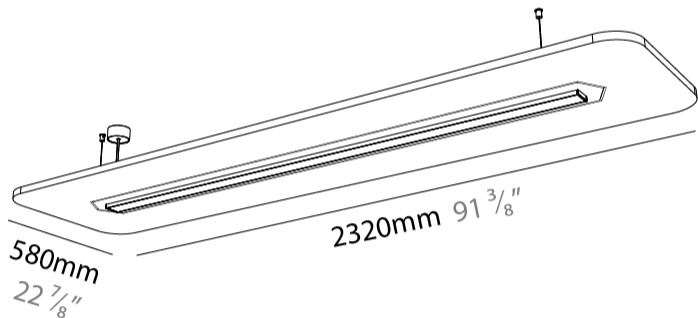

Holder Finish: [SSR / BKV / CWI / CRY / HAB / LAG / UFT / ITA / RUA / RUR / MIC / FTG / MYG / TWT / LOD / PUS / FRO / FUP / KIA / POP / BLS / SPG / MEY / GOH / GUM / CHC / COM / ABZ / JAG](#)

Accent Finish: [OPL / MPM / CMP / BKR / WHR / GCL / WWR / WWL / WDA](#)

Acoustic Finish: [SFW / CYW / SEE / SYN / MTS / PMB / TTN / CYB / STO / DPE / BES / SHB / ARE / ANE / VRD / CRF](#)

Fixture Material: [Acoustic / Aluminum / PMMA](#)

Primary Material: [Acoustic](#)

Cable Details: [2000mm/78 3/4" or 6000mm/236 1/4" Cable, - Transparent](#)

ELECTRICAL

Lamp Type: LED
Input Wattage (W): 38.7
Total Output Wattage (W): 35.5
Dimming: [Non-dimming / DALI Dimming / MATTER Dimming](#)
Driver Included: No
Driver Location: Remote
Driver Class: Class 2
Input Voltage (V): 120 - 277
Upon Request: [0 - 10V Dimming / Phase Dimming](#)

LED

Color Temperature (°K): [2700 / 3000 / 3500 / 4000](#)
Max. Delivered Lumen (lm): Max 5540
Nominal Lumen (lm): Max 6420
CRI: >90 CRI
Lamp Life (hrs): 50000

OPTICAL

RATINGS AND CERTIFICATIONS

Certified By: Certified for North American Standards

© 2026, T 1800-388-3382, F 416-247-9319, www.zaneen.com

Available for International specifications by adding 'INT' at the end of the existing Model #. For assistance on 'custom' specifications, contact zteam@zaneen.com. In a constant effort to supply the best product, we reserve the right to change specifications or materials without notice. The most recent specification sheets are found at zaneen.com