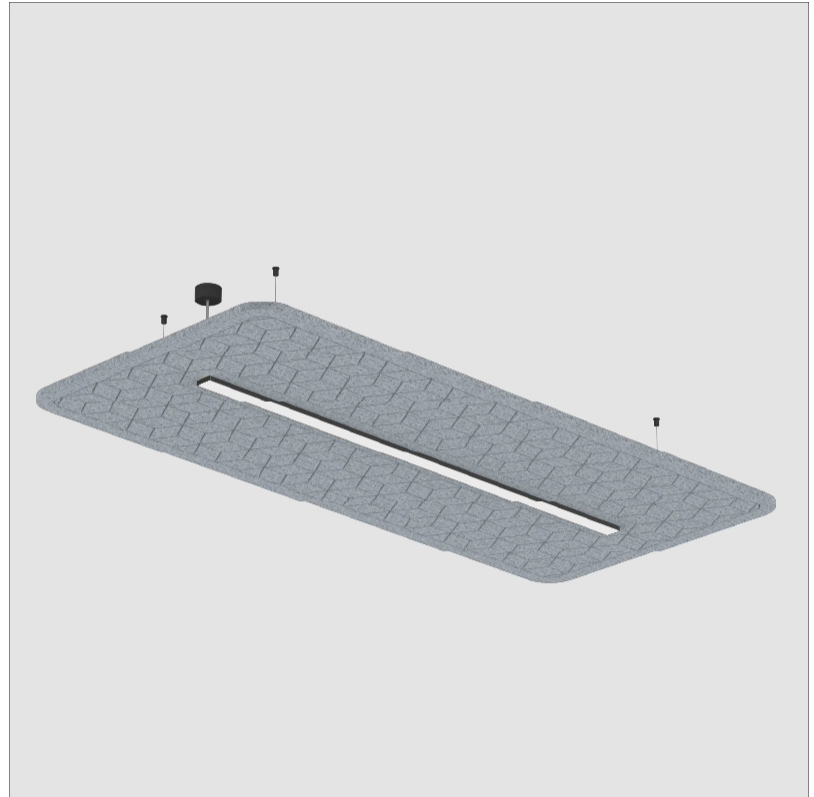

Holder Finish: [SSR / BKV / CWI / CRY / HAB / LAG / UFT / ITA / RUA / RUR / MIC / FTG / MYG / TWT / LOD / PUS / FRO / FUP / KIA / POP / BLS / SPG / MEY / GOH / GUM / CHC / COM / ABZ / JAG](#)

Accent Finish: [OPL / MPM / CMP / BKR / WHR / GCL / WWR / WWL / WDA](#)

Acoustic Finish: [SFW / CYW / SEE / SYN / MTS / PMB / TTN / CYB / STO / DPE / BES / SHB / ARE / ANE / VRD / CRF](#)

Fixture Material: [Acoustic / Aluminum / PMMA](#)

Primary Material: [Acoustic](#)

Cable Details: [2000mm/78 3/4" or 6000mm/236 1/4" Cable, - Transparent](#)

ELECTRICAL

Lamp Type: LED
Input Wattage (W): 38.7
Total Output Wattage (W): 35.5
Dimming: [Non-dimming / DALI Dimming / MATTER Dimming](#)
Driver Included: No
Driver Location: Remote
Driver Class: Class 2
Input Voltage (V): 120 - 277
Upon Request: [0 - 10V Dimming / Phase Dimming](#)

LED

Color Temperature (°K): [2700 / 3000 / 3500 / 4000](#)
Max. Delivered Lumen (lm): Max 5540
Nominal Lumen (lm): Max 6420
CRI: >90 CRI
Lamp Life (hrs): 50000

OPTICAL

RATINGS AND CERTIFICATIONS

Certified By: Certified for North American Standards

© 2026, T 1800-388-3382, F 416-247-9319, www.zaneen.com

Available for International specifications by adding 'INT' at the end of the existing Model #. For assistance on 'custom' specifications, contact zteam@zaneen.com. In a constant effort to supply the best product, we reserve the right to change specifications or materials without notice. The most recent specification sheets are found at zaneen.com