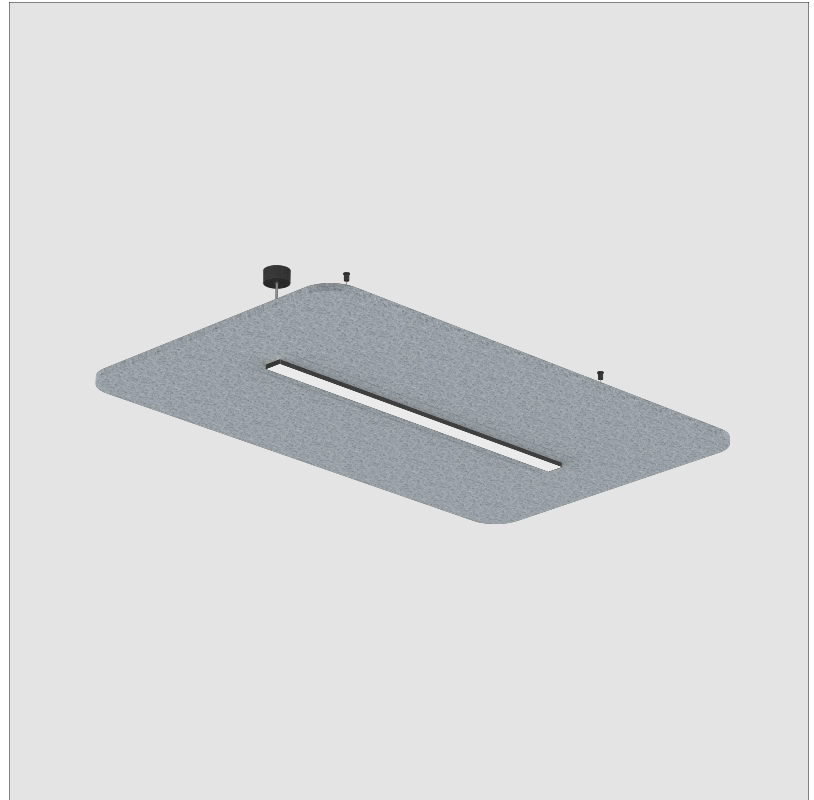

Diffuser: [PMMA - Opal / Clear / Microprism / Clear Microprism / Wallwash Double Asymmetric / Glare Control / Black Raster / Black Raster / Wallwash Left / Wallwash Right](#)

Fixture Finish: [SSR / BKV / CWI / CRY / HAB / UFT / ITA / RUA / FTG / MYG / LOD / PUS / FRO / FUP / KIA / POP / BLS / SPG / MEY / GOH / CHC / COM / ABZ / JAG / OBR / MOS / ROR](#)

Holder Finish: [SSR / BKV / CWI / CRY / HAB / LAG / UFT / ITA / RUA / RUR / MIC / FTG / MYG / TWT / LOD / PUS / FRO / FUP / KIA / POP / BLS / SPG / MEY / GOH / GUM / CHC / COM / ABZ / JAG](#)

Accent Finish: [OPL / MPM / CMP / BKR / WHR / GCL / WWR / WWL / WDA](#)

Acoustic Finish: [SFW / CYW / SEE / SYN / MTS / PMB / TTN / CYB / STO / DPE / BES / SHB / ARE / ANE / VRD / CRF](#)

Fixture Material: [Acoustic / Aluminum / PMMA](#)

Primary Material: [Acoustic](#)

Cable Details: [2000mm/78 3/4" or 6000mm/236 1/4" Cable, - Transparent](#)

ELECTRICAL

Lamp Type: LED
Input Wattage (W): 25.8
Total Output Wattage (W): 23.6
Dimming: [Non-dimming / DALI Dimming / MATTER Dimming](#)
Driver Included: No
Driver Location: Remote
Driver Class: Class 2
Input Voltage (V): 120 - 277
Upon Request: [0 - 10V Dimming / Phase Dimming](#)

LED

Color Temperature (°K): [2700 / 3000 / 3500 / 4000](#)
Max. Delivered Lumen (lm): Max 3694
Nominal Lumen (lm): Max 4280
CRI: >90 CRI
Lamp Life (hrs): 50000

OPTICAL

RATINGS AND CERTIFICATIONS

Certified By: Certified for North American Standards
IP rating: IP20