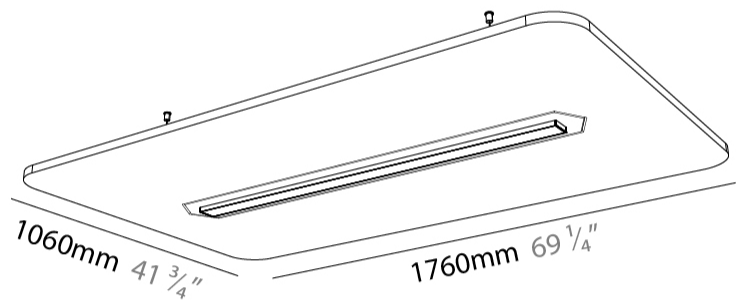

Diffuser: [PMMA - Opal / Clear / Microprism / Clear Microprism / Wallwash Double Asymmetric / Glare Control / Black Raster / Black Raster / Wallwash Left / Wallwash Right](#)

Fixture Finish: [SSR / BKV / CWI / CRY / HAB / UFT / ITA / RUA / FTG / MYG / LOD / PUS / FRO / FUP / KIA / POP / BLS / SPG / MEY / GOH / CHC / COM / ABZ / JAG / OBR / MOS / ROR](#)

Holder Finish: [SSR / BKV / CWI / CRY / HAB / LAG / UFT / ITA / RUA / RUR / MIC / FTG / MYG / TWT / LOD / PUS / FRO / FUP / KIA / POP / BLS / SPG / MEY / GOH / GUM / CHC / COM / ABZ / JAG](#)

Accent Finish: [OPL / MPM / CMP / BKR / WHR / GCL / WWR / WWL / WDA](#)

Acoustic Finish: [SFW / CYW / SEE / SYN / MTS / PMB / TTN / CYB / STO / DPE / BES / SHB / ARE / ANE / VRD / CRF](#)

Fixture Material: [Acoustic / Aluminum / PMMA](#)

Primary Material: [Acoustic](#)

Cable Details: [2000mm/78 3/4" or 6000mm/236 1/4" Cable, - Transparent](#)

ELECTRICAL

Lamp Type: LED
Input Wattage (W): 25.8
Total Output Wattage (W): 23.6
Dimming: [Non-dimming / DALI Dimming / MATTER Dimming](#)
Driver Included: No
Driver Location: Remote
Driver Class: Class 2
Input Voltage (V): 120 - 277
Upon Request: [0 - 10V Dimming / Phase Dimming](#)

LED

Color Temperature (°K): [2700 / 3000 / 3500 / 4000](#)
Max. Delivered Lumen (lm): Max 3694
Nominal Lumen (lm): Max 4280
CRI: >90 CRI
Lamp Life (hrs): 50000

OPTICAL

RATINGS AND CERTIFICATIONS

Certified By: Certified for North American Standards
IP rating: IP20