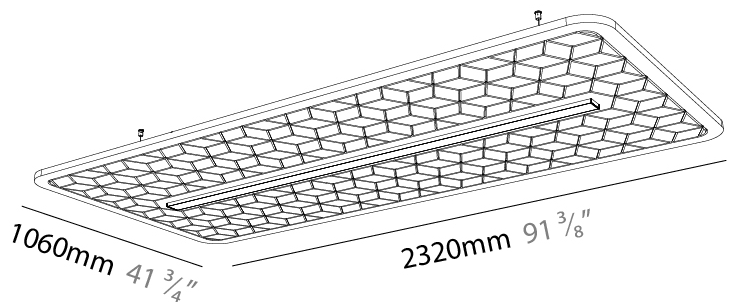

Holder Finish: [SSR / BKV / CWI / CRY / HAB / LAG / UFT / ITA / RUA / RUR / MIC / FTG / MYG / TWT / LOD / PUS / FRO / FUP / KIA / POP / BLS / SPG / MEY / GOH / GUM / CHC / COM / ABZ / JAG](#)

Accent Finish: [OPL / MPM / CMP / BKR / WHR / GCL / WWR / WWL / WDA](#)

Acoustic Finish: [SFW / CYW / SEE / SYN / MTS / PMB / TTN / CYB / STO / DPE / BES / SHB / ARE / ANE / VRD / CRF](#)

Fixture Material: [Acoustic / Aluminum / PMMA](#)

Primary Material: [Acoustic](#)

Cable Details: [2000mm/78 3/4" or 6000mm/236 1/4" Cable, - Transparent](#)

ELECTRICAL

Lamp Type: LED
Input Wattage (W): 73.1
Total Output Wattage (W): 66.3
Dimming: [Non-dimming / DALI Dimming / MATTER Dimming](#)
Driver Included: No
Driver Location: Remote
Driver Class: Class 2
Input Voltage (V): 120 - 277
Upon Request: [0 - 10V Dimming / Phase Dimming](#)

LED

Color Temperature (°K): [2700 / 3000 / 3500 / 4000](#)
Max. Delivered Lumen (lm): Max 10140
Nominal Lumen (lm): Max 12120
CRI: >90 CRI
Lamp Life (hrs): 50000

OPTICAL

RATINGS AND CERTIFICATIONS

Certified By: Certified for North American Standards

IP Rating: [IP20](#) © 2026, T 1800-388-3382, F 416-247-9319, www.zaneen.com

Available for International specifications by adding 'INT' at the end of the existing Model #. For assistance on 'custom' specifications, contact zteam@zaneen.com. In a constant effort to supply the best product, we reserve the right to change specifications or materials without notice. The most recent specification sheets are found at zaneen.com