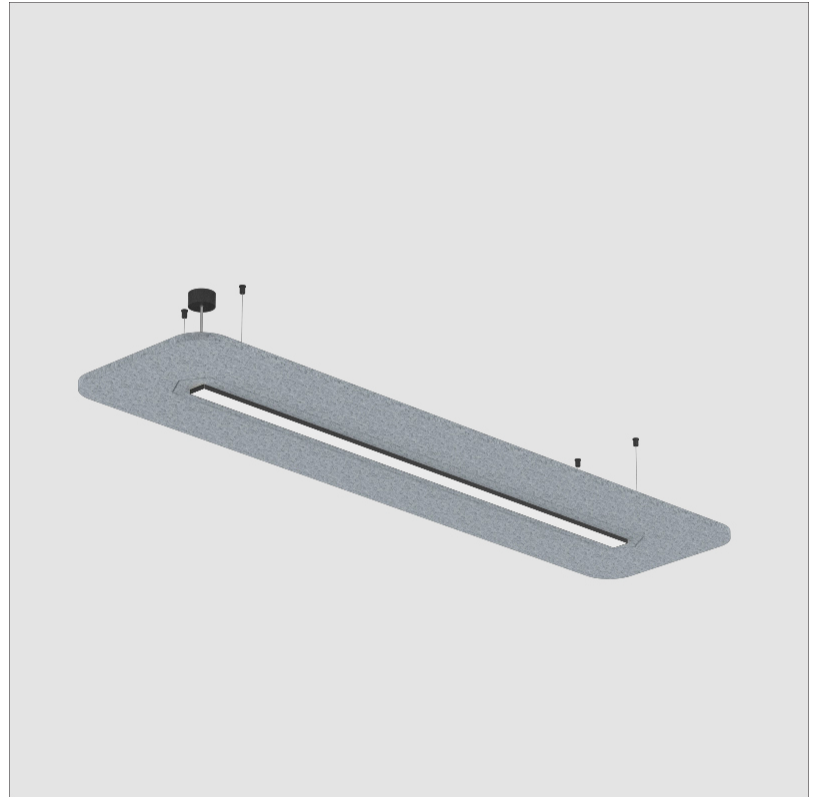

Holder Finish: [SSR / BKV / CWI / CRY / HAB / LAG / UFT / ITA / RUA / RUR / MIC / FTG / MYG / TWT / LOD / PUS / FRO / FUP / KIA / POP / BLS / SPG / MEY / GOH / GUM / CHC / COM / ABZ / JAG](#)

Accent Finish: [OPL / MPM / CMP / BKR / WHR / GCL / WWR / WWL / WDA](#)
Acoustic Finish: [SFW / CYW / SEE / SYN / MTS / PMB / TTN / CYB / STO / DPE / BES / SHB / ARE / ANE / VRD / CRF](#)

Fixture Material: [Acoustic / Aluminum / PMMA](#)

Primary Material: [Acoustic](#)

Cable Details: [2000mm/78 3/4" or 6000mm/236 1/4" Cable, - Transparent](#)

ELECTRICAL

Lamp Type: LED
Input Wattage (W): 73.1
Total Output Wattage (W): 66.3
Dimming: [Non-dimming / DALI Dimming / MATTER Dimming](#)
Driver Included: No
Driver Location: Remote
Driver Class: Class 2
Input Voltage (V): 120 - 277
Upon Request: [0 - 10V Dimming / Phase Dimming](#)

LED

Color Temperature (°K): [2700 / 3000 / 3500 / 4000](#)
Max. Delivered Lumen (lm): Max 10140
Nominal Lumen (lm): Max 12120
CRI: >90 CRI
Lamp Life (hrs): 50000

OPTICAL

RATINGS AND CERTIFICATIONS

Certified By: Certified for North American Standards

© 2026, T 1800-388-3382, F 416-247-9319, www.zaneen.com

Available for International specifications by adding 'INT' at the end of the existing Model #. For assistance on 'custom' specifications, contact zteam@zaneen.com. In a constant effort to supply the best product, we reserve the right to change specifications or materials without notice. The most recent specification sheets are found at zaneen.com