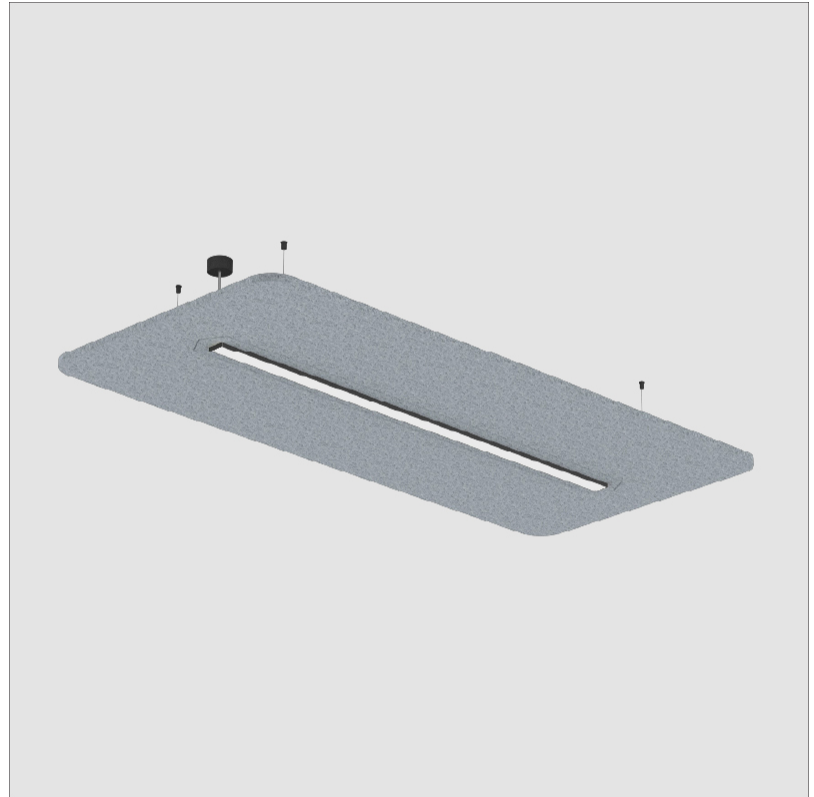

Holder Finish: [SSR / BKV / CWI / CRY / HAB / LAG / UFT / ITA / RUA / RUR / MIC / FTG / MYG / TWT / LOD / PUS / FRO / FUP / KIA / POP / BLS / SPG / MEY / GOH / GUM / CHC / COM / ABZ / JAG](#)

Accent Finish: [OPL / MPM / CMP / BKR / WHR / GCL / WWR / WWL / WDA](#)

Acoustic Finish: [SFW / CYW / SEE / SYN / MTS / PMB / TTN / CYB / STO / DPE / BES / SHB / ARE / ANE / VRD / CRF](#)

Fixture Material: [Acoustic / Aluminum / PMMA](#)

Primary Material: [Acoustic](#)

Cable Details: [2000mm/78 3/4" or 6000mm/236 1/4" Cable, - Transparent](#)

ELECTRICAL

Lamp Type: LED
Input Wattage (W): 73.1
Total Output Wattage (W): 66.3
Dimming: [Non-dimming / DALI Dimming / MATTER Dimming](#)
Driver Included: No
Driver Location: Remote
Driver Class: Class 2
Input Voltage (V): 120 - 277
Upon Request: [0 - 10V Dimming / Phase Dimming](#)

LED

Color Temperature (°K): [2700 / 3000 / 3500 / 4000](#)
Max. Delivered Lumen (lm): Max 10140
Nominal Lumen (lm): Max 12120
CRI: >90 CRI
Lamp Life (hrs): 50000

OPTICAL

RATINGS AND CERTIFICATIONS

Certified By: Certified for North American Standards

© 2026, T 1800-388-3382, F 416-247-9319, www.zaneen.com

Available for International specifications by adding 'INT' at the end of the existing Model #. For assistance on 'custom' specifications, contact zteam@zaneen.com. In a constant effort to supply the best product, we reserve the right to change specifications or materials without notice. The most recent specification sheets are found at zaneen.com