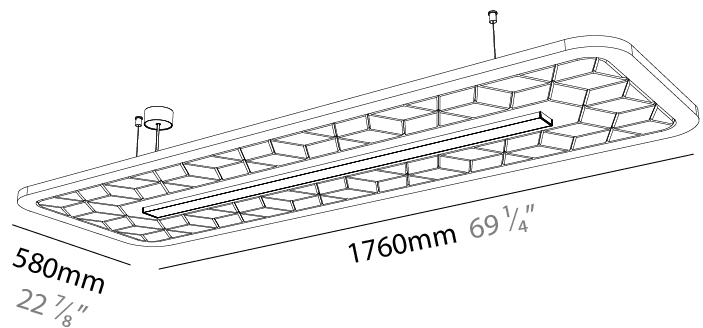

Accent Finish: [OPL / MPM / CMP / BKR / WHR / GCL / WWR / WWL / WDA](#)

Acoustic Finish: [SFW / CYW / SEE / SYN / MTS / PMB / TTN / CYB / STO / DPE / BES / SHB / ARE / ANE / VRD / CRF](#)

Fixture Material: [Acoustic / Aluminum / PMMA](#)

Primary Material: [Acoustic](#)

Cable Details: [2000mm/78 3/4" or 6000mm/236 1/4" Cable, - Transparent](#)

ELECTRICAL

Lamp Type: LED
Input Wattage (W): 25.8
Total Output Wattage (W): 23.6
Dimming: [Non-dimming / DALI Dimming / MATTER Dimming](#)
Driver Included: No
Driver Location: Remote
Driver Class: Class 2
Input Voltage (V): 120 - 277
Upon Request: [0 - 10V Dimming / Phase Dimming](#)

LED

Color Temperature (°K): [2700 / 3000 / 3500 / 4000](#)
Max. Delivered Lumen (lm): Max 3694
Nominal Lumen (lm): Max 4280
CRI: >90 CRI
Lamp Life (hrs): 50000

OPTICAL

RATINGS AND CERTIFICATIONS

Certified By: Certified for North American Standards
IP rating: IP20

Zaneen Group Inc. © 2026, T 1800-388-3382, F 416-247-9319, www.zaneen.com

Available for International specifications by adding 'INT' at the end of the existing Model #. For assistance on 'custom' specifications, contact zteam@zaneen.com. In a constant effort to supply the best product, we reserve the right to change specifications or materials without notice. The most recent specification sheets are found at zaneen.com

PROJECT
TYPE
SPECIFIER
QUANTITY
DATE