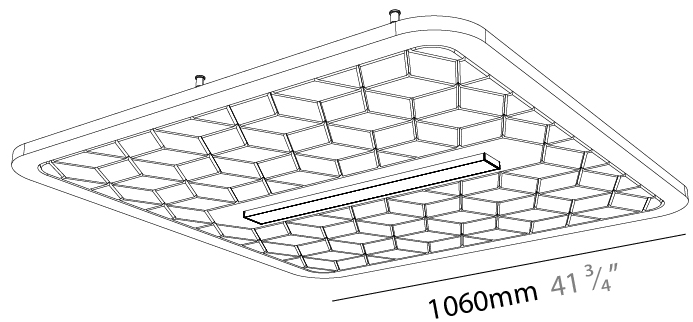

Holder Finish: [SSR / BKV / CWI / CRY / HAB / LAG / UFT / ITA / RUA / RUR / MIC / FTG / MYG / TWT / LOD / PUS / FRO / FUP / KIA / POP / BLS / SPG / MEY / GOH / GUM / CHC / COM / ABZ / JAG](#)

Accent Finish: [OPL / MPM / CMP / BKR / WHR / GCL / WWR / WWL / WDA](#)
Acoustic Finish: [SFW / CYW / SEE / SYN / MTS / PMB / TTN / CYB / STO / DPE / BES / SHB / ARE / ANE / VRD / CRF](#)

Fixture Material: [Acoustic / Aluminum / PMMA](#)

Primary Material: [Acoustic](#)

Cable Details: [2000mm/78 3/4" or 6000mm/236 1/4" Cable, - Transparent](#)

ELECTRICAL

Lamp Type: LED
Input Wattage (W): 12.9
Total Output Wattage (W): 11.8
Dimming: [Non-dimming / DALI Dimming / MATTER Dimming](#)
Driver Included: No
Driver Location: Remote
Driver Class: Class 2
Input Voltage (V): 120 - 277
Upon Request: [0 - 10V Dimming / Phase Dimming](#)

LED

Color Temperature (°K): [2700 / 3000 / 3500 / 4000](#)
Max. Delivered Lumen (lm): Max 1847
Nominal Lumen (lm): Max 2140
CRI: >90 CRI
Lamp Life (hrs): 50000

OPTICAL

RATINGS AND CERTIFICATIONS

Certified By: Certified for North American Standards

IP Rating: [IP20](#) © 2026, T 1800-388-3382, F 416-247-9319, www.zaneen.com

Available for International specifications by adding 'INT' at the end of the existing Model #. For assistance on 'custom' specifications, contact zteam@zaneen.com. In a constant effort to supply the best product, we reserve the right to change specifications or materials without notice. The most recent specification sheets are found at zaneen.com