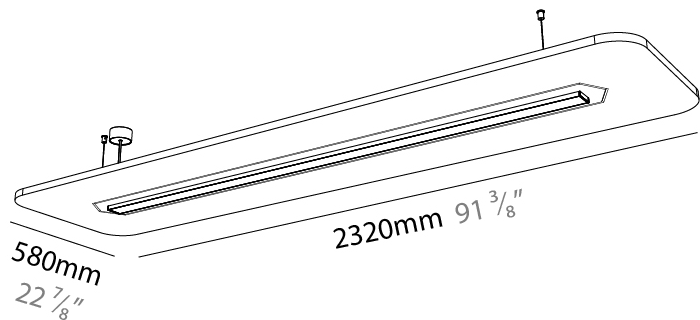

Holder Finish: [SSR / BKV / CWI / CRY / HAB / LAG / UFT / ITA / RUA / RUR / MIC / FTG / MYG / TWT / LOD / PUS / FRO / FUP / KIA / POP / BLS / SPG / MEY / GOH / GUM / CHC / COM / ABZ / JAG](#)

Accent Finish: [OPL / MPM / CMP / BKR / WHR / GCL / WWR / WWL / WDA](#)

Acoustic Finish: [SFW / CYW / SEE / SYN / MTS / PMB / TTN / CYB / STO / DPE / BES / SHB / ARE / ANE / VRD / CRF](#)

Fixture Material: [Acoustic / Aluminum / PMMA](#)

Primary Material: [Acoustic](#)

Cable Details: [2000mm/78 3/4" or 6000mm/236 1/4" Cable, - Transparent](#)

ELECTRICAL

Lamp Type: LED
Input Wattage (W): 38.7
Total Output Wattage (W): 35.5
Dimming: [Non-dimming / DALI Dimming / MATTER Dimming](#)
Driver Included: No
Driver Location: Remote
Driver Class: Class 2
Input Voltage (V): 120 - 277
Upon Request: [0 - 10V Dimming / Phase Dimming](#)

LED

Color Temperature (°K): [2700 / 3000 / 3500 / 4000](#)
Max. Delivered Lumen (lm): Max 5540
Nominal Lumen (lm): Max 6420
CRI: >90 CRI
Lamp Life (hrs): 50000

OPTICAL

RATINGS AND CERTIFICATIONS

Certified By: Certified for North American Standards

© 2026, T 1800-388-3382, F 416-247-9319, www.zaneen.com

Available for International specifications by adding 'INT' at the end of the existing Model #. For assistance on 'custom' specifications, contact zteam@zaneen.com. In a constant effort to supply the best product, we reserve the right to change specifications or materials without notice. The most recent specification sheets are found at zaneen.com

PROJECT
TYPE
SPECIFIER
QUANTITY
DATE