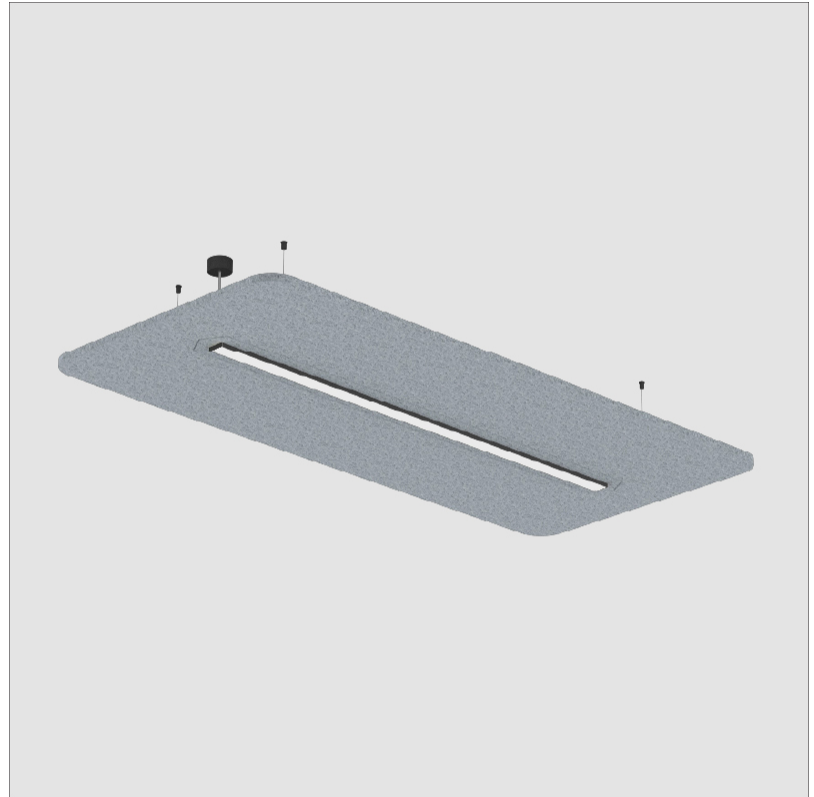

Holder Finish: [SSR / BKV / CWI / CRY / HAB / LAG / UFT / ITA / RUA / RUR / MIC / FTG / MYG / TWT / LOD / PUS / FRO / FUP / KIA / POP / BLS / SPG / MEY / GOH / GUM / CHC / COM / ABZ / JAG](#)

Accent Finish: [OPL / MPM / CMP / BKR / WHR / GCL / WWR / WWL / WDA](#)

Acoustic Finish: [SFW / CYW / SEE / SYN / MTS / PMB / TTN / CYB / STO / DPE / BES / SHB / ARE / ANE / VRD / CRF](#)

Fixture Material: [Acoustic / Aluminum / PMMA](#)

Primary Material: [Acoustic](#)

Cable Details: [2000mm/78 3/4" or 6000mm/236 1/4" Cable, - Transparent](#)

ELECTRICAL

Lamp Type: LED
Input Wattage (W): 73.1
Total Output Wattage (W): 66.3
Dimming: [Non-dimming / DALI Dimming / MATTER Dimming](#)
Driver Included: No
Driver Location: Remote
Driver Class: Class 2
Input Voltage (V): 120 - 277
Upon Request: [0 - 10V Dimming / Phase Dimming](#)

LED

Color Temperature (°K): [2700 / 3000 / 3500 / 4000](#)
Max. Delivered Lumen (lm): Max 10140
Nominal Lumen (lm): Max 12120
CRI: >90 CRI
Lamp Life (hrs): 50000

OPTICAL

RATINGS AND CERTIFICATIONS

Certified By: Certified for North American Standards

IP Rating: [IP20](#) © 2026, T 1800-388-3382, F 416-247-9319, www.zaneen.com

Available for International specifications by adding 'INT' at the end of the existing Model #. For assistance on 'custom' specifications, contact zteam@zaneen.com. In a constant effort to supply the best product, we reserve the right to change specifications or materials without notice. The most recent specification sheets are found at zaneen.com