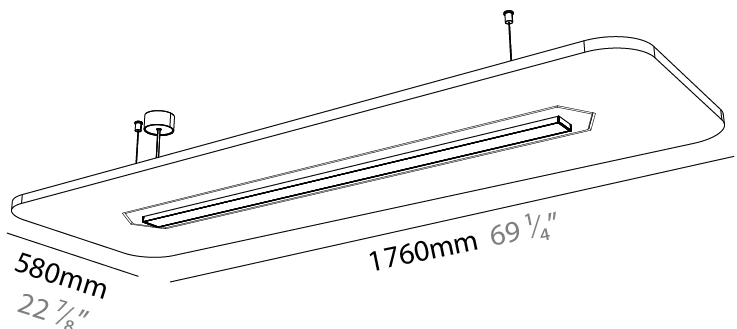

Holder Finish: [SSR / BKV / CWI / CRY / HAB / LAG / UFT / ITA / RUA / RUR / MIC / FTG / MYG / TWT / LOD / PUS / FRO / FUP / KIA / POP / BLS / SPG / MEY / GOH / GUM / CHC / COM / ABZ / JAG](#)

Accent Finish: [OPL / MPM / CMP / BKR / WHR / GCL / WWR / WWL / WDA](#)

Acoustic Finish: [SFW / CYW / SEE / SYN / MTS / PMB / TTN / CYB / STO / DPE / BES / SHB / ARE / ANE / VRD / CRF](#)

Fixture Material: [Acoustic / Aluminum / PMMA](#)

Primary Material: [Acoustic](#)

Cable Details: [2000mm/78 3/4" or 6000mm/236 1/4" Cable, - Transparent](#)

ELECTRICAL

Lamp Type: LED
Input Wattage (W): 47.3
Total Output Wattage (W): 42.7
Dimming: [Non-dimming / DALI Dimming / MATTER Dimming](#)
Driver Included: No
Driver Location: Remote
Driver Class: Class 2
Input Voltage (V): 120 - 277
Upon Request: [0 - 10V Dimming / Phase Dimming](#)

LED

Color Temperature (°K): [2700 / 3000 / 3500 / 4000](#)
Max. Delivered Lumen (lm): Max 6567
Nominal Lumen (lm): Max 7840
CRI: >90 CRI
Lamp Life (hrs): 50000

OPTICAL

RATINGS AND CERTIFICATIONS

Certified By: Certified for North American Standards

© 2026, T 1800-388-3382, F 416-247-9319, www.zaneen.com

Available for International specifications by adding 'INT' at the end of the existing Model #. For assistance on 'custom' specifications, contact zteam@zaneen.com. In a constant effort to supply the best product, we reserve the right to change specifications or materials without notice. The most recent specification sheets are found at zaneen.com