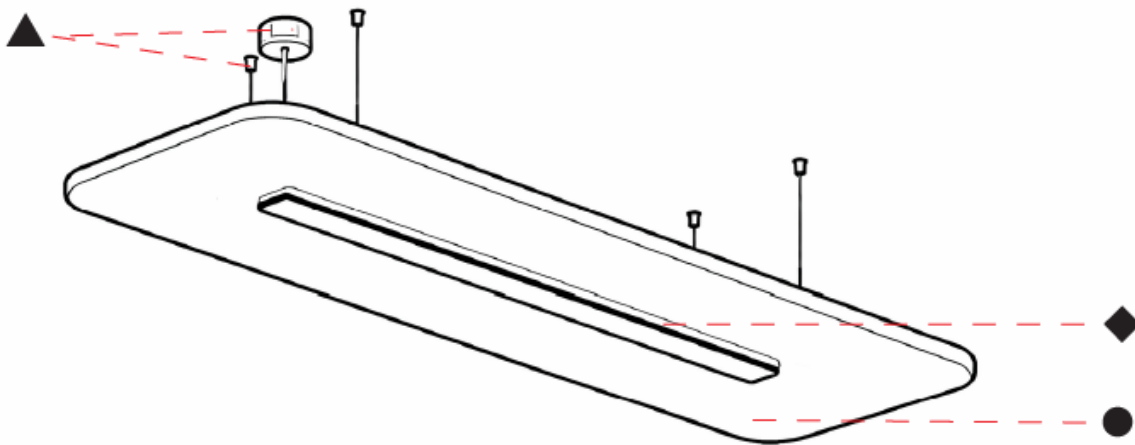

A3001158-

PROJECT	_____
TYPE	_____
SPECIFIER	_____
QUANTITY	_____
DATE	_____

A