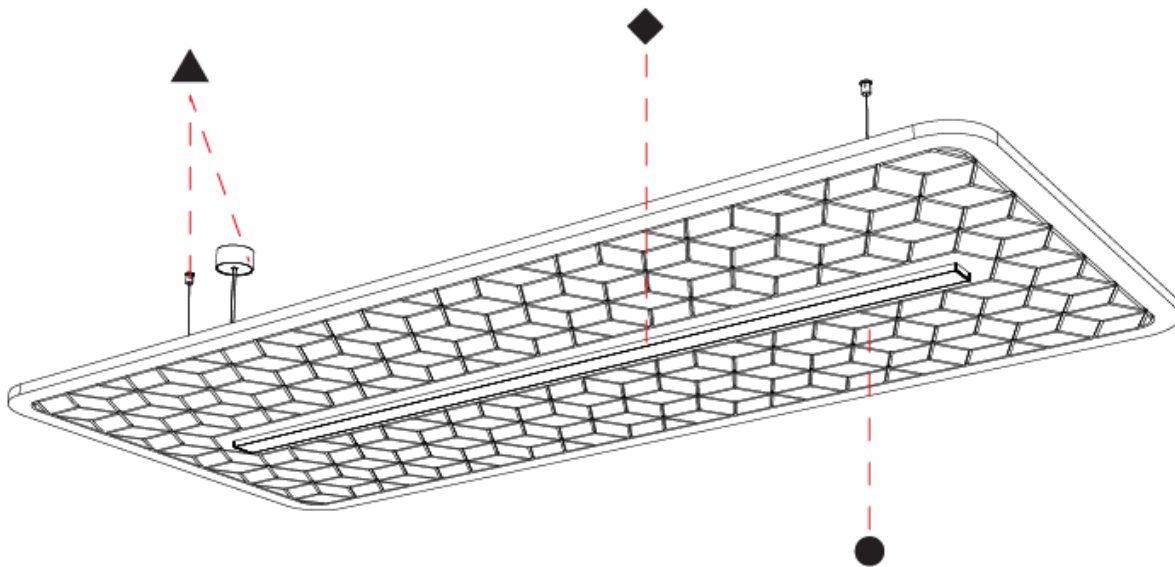

SERENII SUSPENSION

A3001173-

PROJECT	_____
TYPE	_____
SPECIFIER	_____
QUANTITY	_____
DATE	_____