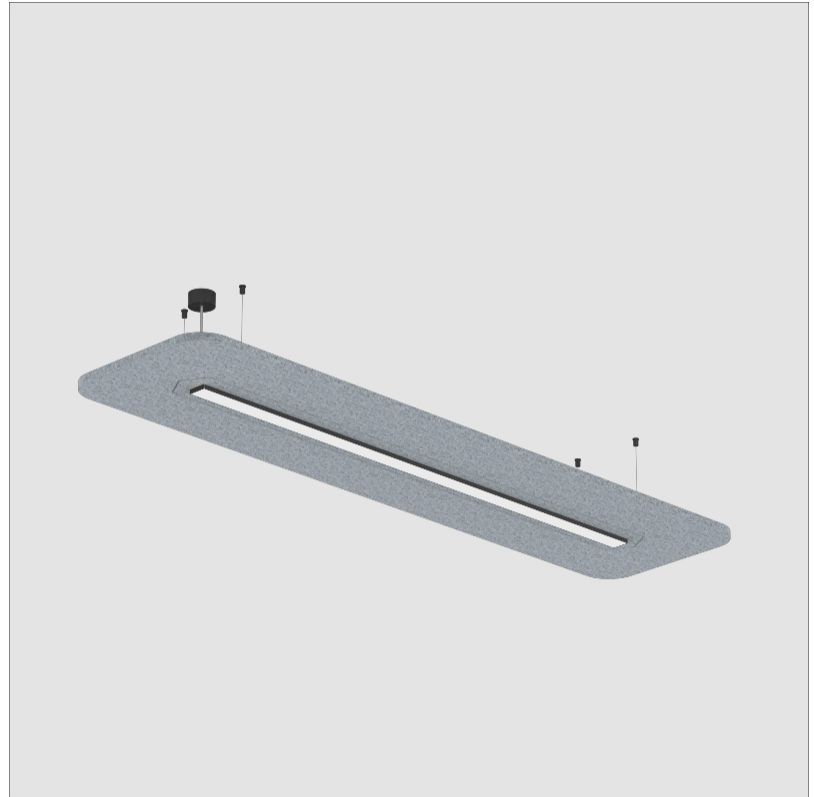

Holder Finish: [SSR / BKV / CWI / CRY / HAB / LAG / UFT / ITA / RUA / RUR / MIC / FTG / MYG / TWT / LOD / PUS / FRO / FUP / KIA / POP / BLS / SPG / MEY / GOH / GUM / CHC / COM / ABZ / JAG](#)

Accent Finish: [OPL / MPM / CMP / BKR / WHR / GCL / WWR / WWL / WDA](#)

Acoustic Finish: [SFW / CYW / SEE / SYN / MTS / PMB / TTN / CYB / STO / DPE / BES / SHB / ARE / ANE / VRD / CRF](#)

Fixture Material: [Acoustic / Aluminum / PMMA](#)

Primary Material: [Acoustic](#)

Cable Details: [2000mm/78 3/4" or 6000mm/236 1/4" Cable, - Transparent](#)

ELECTRICAL

Lamp Type: LED
Input Wattage (W): 38.7
Total Output Wattage (W): 35.5
Dimming: [Non-dimming / DALI Dimming / MATTER Dimming](#)
Driver Included: No
Driver Location: Remote
Driver Class: Class 2
Input Voltage (V): 120 - 277
Upon Request: [0 - 10V Dimming / Phase Dimming](#)

LED

Color Temperature (°K): [2700 / 3000 / 3500 / 4000](#)
Max. Delivered Lumen (lm): Max 5540
Nominal Lumen (lm): Max 6420
CRI: >90 CRI
Lamp Life (hrs): 50000

OPTICAL

RATINGS AND CERTIFICATIONS

Certified By: Certified for North American Standards

© 2026, T 1800-388-3382, F 416-247-9319, www.zaneen.com

Available for International specifications by adding 'INT' at the end of the existing Model #. For assistance on 'custom' specifications, contact zteam@zaneen.com. In a constant effort to supply the best product, we reserve the right to change specifications or materials without notice. The most recent specification sheets are found at zaneen.com

PROJECT
TYPE
SPECIFIER
QUANTITY
DATE