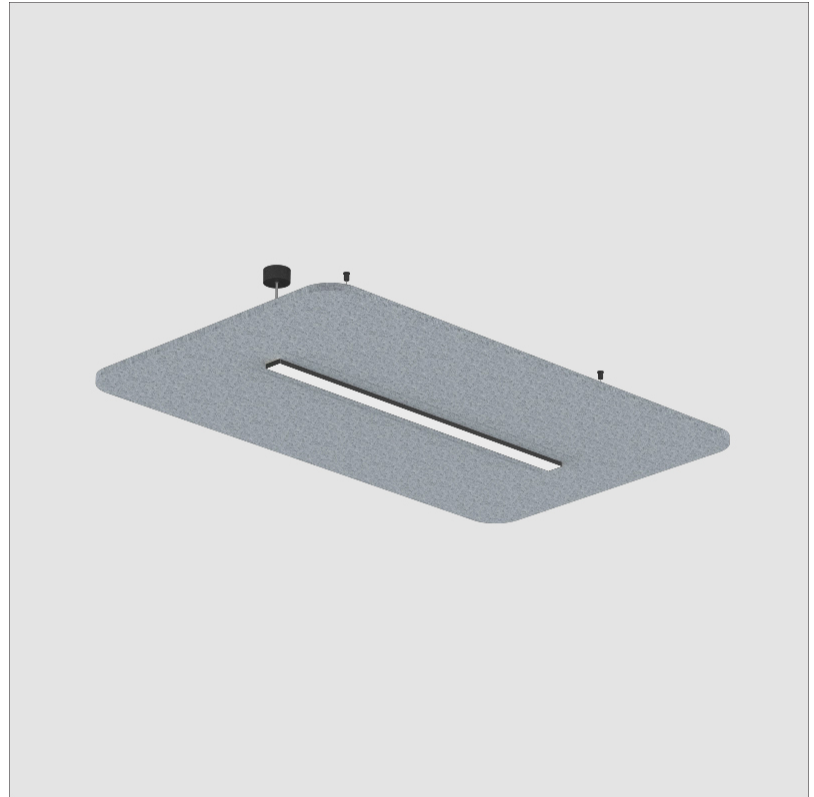

Holder Finish: [SSR / BKV / CWI / CRY / HAB / LAG / UFT / ITA / RUA / RUR / MIC / FTG / MYG / TWT / LOD / PUS / FRO / FUP / KIA / POP / BLS / SPG / MEY / GOH / GUM / CHC / COM / ABZ / JAG](#)

Accent Finish: [OPL / MPM / CMP / BKR / WHR / GCL / WWR / WWL / WDA](#)

Acoustic Finish: [SFW / CYW / SEE / SYN / MTS / PMB / TTN / CYB / STO / DPE / BES / SHB / ARE / ANE / VRD / CRF](#)

Fixture Material: [Acoustic / Aluminum / PMMA](#)

Primary Material: [Acoustic](#)

Cable Details: [2000mm/78 3/4" or 6000mm/236 1/4" Cable, - Transparent](#)

ELECTRICAL

Lamp Type: LED
Input Wattage (W): 47.3
Total Output Wattage (W): 42.7
Dimming: [Non-dimming / DALI Dimming / MATTER Dimming](#)
Driver Included: No
Driver Location: Remote
Driver Class: Class 2
Input Voltage (V): 120 - 277
Upon Request: [0 - 10V Dimming / Phase Dimming](#)

LED

Color Temperature (°K): [2700 / 3000 / 3500 / 4000](#)
Max. Delivered Lumen (lm): Max 6567
Nominal Lumen (lm): Max 7840
CRI: >90 CRI
Lamp Life (hrs): 50000

OPTICAL

RATINGS AND CERTIFICATIONS

Certified By: Certified for North American Standards

© 2026, T 1800-388-3382, F 416-247-9319, www.zaneen.com

Available for International specifications by adding 'INT' at the end of the existing Model #. For assistance on 'custom' specifications, contact zteam@zaneen.com. In a constant effort to supply the best product, we reserve the right to change specifications or materials without notice. The most recent specification sheets are found at zaneen.com