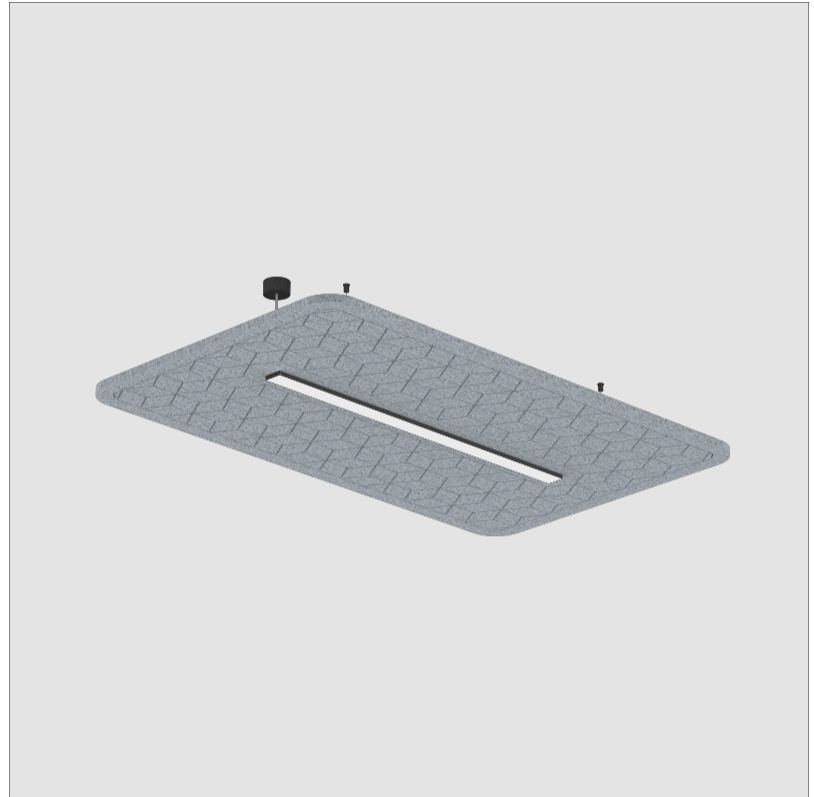

Holder Finish: [SSR / BKV / CWI / CRY / HAB / LAG / UFT / ITA / RUA / RUR / MIC / FTG / MYG / TWT / LOD / PUS / FRO / FUP / KIA / POP / BLS / SPG / MEY / GOH / GUM / CHC / COM / ABZ / JAG](#)

Accent Finish: [OPL / MPM / CMP / BKR / WHR / GCL / WWR / WWL / WDA](#)

Acoustic Finish: [SFW / CYW / SEE / SYN / MTS / PMB / TTN / CYB / STO / DPE / BES / SHB / ARE / ANE / VRD / CRF](#)

Fixture Material: [Acoustic / Aluminum / PMMA](#)

Primary Material: [Acoustic](#)

Cable Details: [2000mm/78 3/4" or 6000mm/236 1/4" Cable, - Transparent](#)

ELECTRICAL

Lamp Type: LED
Input Wattage (W): 25.8
Total Output Wattage (W): 23.6
Dimming: [Non-dimming / DALI Dimming / MATTER Dimming](#)
Driver Included: No
Driver Location: Remote
Driver Class: Class 2
Input Voltage (V): 120 - 277
Upon Request: [0 - 10V Dimming / Phase Dimming](#)

LED

Color Temperature (°K): [2700 / 3000 / 3500 / 4000](#)
Max. Delivered Lumen (lm): Max 3694
Nominal Lumen (lm): Max 4280
CRI: >90 CRI
Lamp Life (hrs): 50000

OPTICAL

RATINGS AND CERTIFICATIONS

Certified By: Certified for North American Standards

IP Rating: [IP20](#) © 2026, T 1800-388-3382, F 416-247-9319, www.zaneen.com

Available for International specifications by adding 'INT' at the end of the existing Model #. For assistance on 'custom' specifications, contact zteam@zaneen.com. In a constant effort to supply the best product, we reserve the right to change specifications or materials without notice. The most recent specification sheets are found at zaneen.com