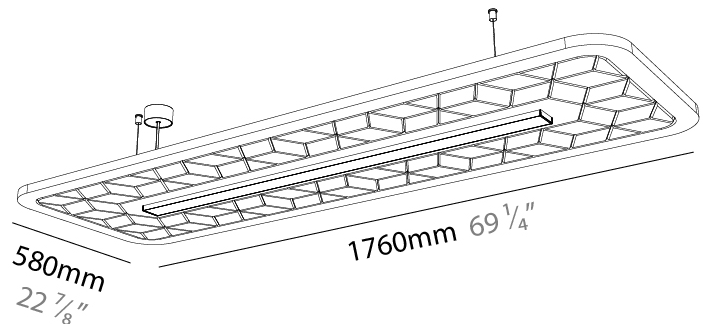

Diffuser: PMMA - Opal / Clear / Microprism / Clear Microprism / Wallwash Double Asymmetric / Glare Control / Black Raster / Black Raster / Wallwash Left / Wallwash Right

Fixture Finish: SSR / BKV / CWI / CRY / HAB / UFT / ITA / RUA / FTG / MYG / LOD / PUS / FRO / FUP / KIA / POP / BLS / SPG / MEY / GOH / CHC / COM / ABZ / JAG / OBR / MOS / ROR

Holder Finish: SSR / BKV / CWI / CRY / HAB / LAG / UFT / ITA / RUA / RUR / MIC / FTG / MYG / TWT / LOD / PUS / FRO / FUP / KIA / POP / BLS / SPG / MEY / GOH / GUM / CHC / COM / ABZ / JAG

Accent Finish: OPL / MPM / CMP / BKR / WHR / GCL / WWR / WWL / WDA

Acoustic Finish: SFW / CYW / SEE / SYN / MTS / PMB / TTN / CYB / STO / DPE / BES / SHB / ARE / ANE / VRD / CRF

Fixture Material: Acoustic / Aluminum / PMMA

Primary Material: Acoustic

Cable Details: 2000mm/78 3/4" or 6000mm/236 1/4" Cable, - Transparent

ELECTRICAL

Lamp Type: LED
Input Wattage (W): 25.8
Total Output Wattage (W): 23.6
Dimming: Non-dimming / DALI Dimming / MATTER Dimming
Driver Included: No
Driver Location: Remote
Driver Class: Class 2
Input Voltage (V): 120 - 277
Upon Request: 0 - 10V Dimming / Phase Dimming

LED

Color Temperature (°K): 2700 / 3000 / 3500 / 4000
Max. Delivered Lumen (lm): Max 3694
Nominal Lumen (lm): Max 4280
CRI: >90 CRI
Lamp Life (hrs): 50000

OPTICAL

RATINGS AND CERTIFICATIONS

Certified By: Certified for North American Standards
IP rating: IP20