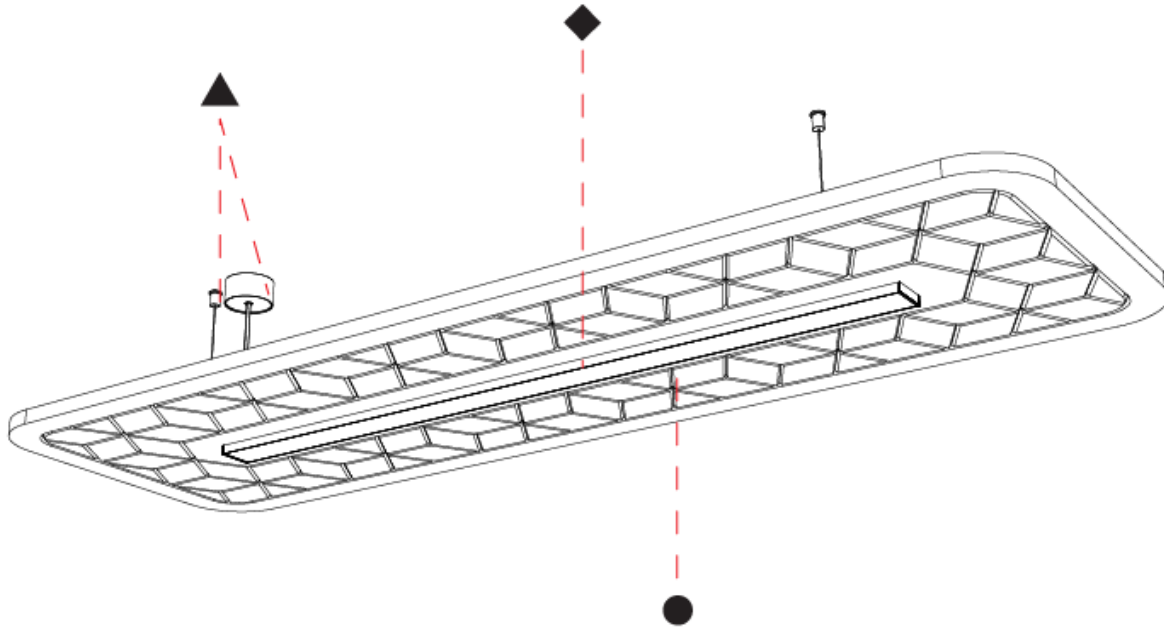

SERENII SUSPENSION

A3001167-

PROJECT _____

TYPE _____

SPECIFIER _____

QUANTITY _____

DATE _____

A