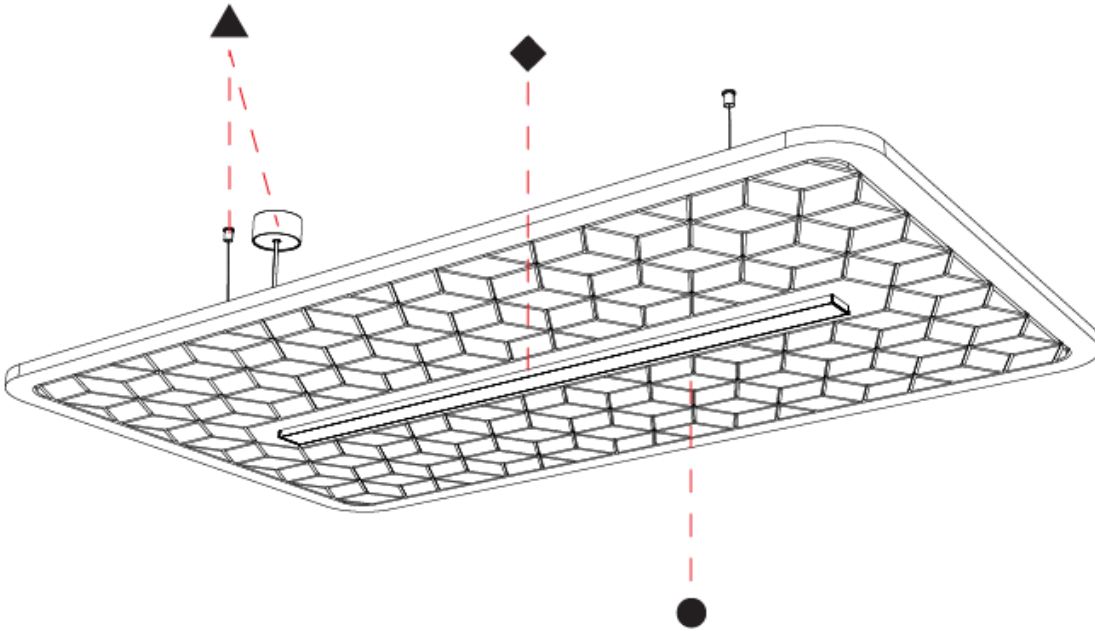

SERENII SUSPENSION

A3001169-

PROJECT	_____
TYPE	_____
SPECIFIER	_____
QUANTITY	_____
DATE	_____

A