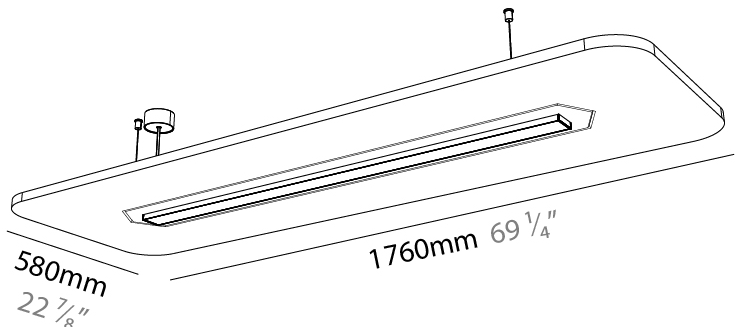

Diffuser: [PMMA - Opal / Clear / Microprism / Clear Microprism / Wallwash Double Asymmetric / Glare Control / Black Raster / Black Raster / Wallwash Left / Wallwash Right](#)

Fixture Finish: [SSR / BKV / CWI / CRY / HAB / UFT / ITA / RUA / FTG / MYG / LOD / PUS / FRO / FUP / KIA / POP / BLS / SPG / MEY / GOH / CHC / COM / ABZ / JAG / OBR / MOS / ROR](#)

Holder Finish: [SSR / BKV / CWI / CRY / HAB / LAG / UFT / ITA / RUA / RUR / MIC / FTG / MYG / TWT / LOD / PUS / FRO / FUP / KIA / POP / BLS / SPG / MEY / GOH / GUM / CHC / COM / ABZ / JAG](#)

Accent Finish: [OPL / MPM / CMP / BKR / WHR / GCL / WWR / WWL / WDA](#)

Acoustic Finish: [SFW / CYW / SEE / SYN / MTS / PMB / TTN / CYB / STO / DPE / BES / SHB / ARE / ANE / VRD / CRF](#)

Fixture Material: [Acoustic / Aluminum / PMMA](#)

Primary Material: [Acoustic](#)

Cable Details: [2000mm/78 3/4" or 6000mm/236 1/4" Cable, - Transparent](#)

ELECTRICAL

Lamp Type: LED
Input Wattage (W): 25.8
Total Output Wattage (W): 23.6
Dimming: [Non-dimming / DALI Dimming / MATTER Dimming](#)
Driver Included: No
Driver Location: Remote
Driver Class: Class 2
Input Voltage (V): 120 - 277
Upon Request: [0 - 10V Dimming / Phase Dimming](#)

LED

Color Temperature (°K): [2700 / 3000 / 3500 / 4000](#)
Max. Delivered Lumen (lm): Max 3694
Nominal Lumen (lm): Max 4280
CRI: >90 CRI
Lamp Life (hrs): 50000

OPTICAL

RATINGS AND CERTIFICATIONS

Certified By: Certified for North American Standards
IP rating: IP20