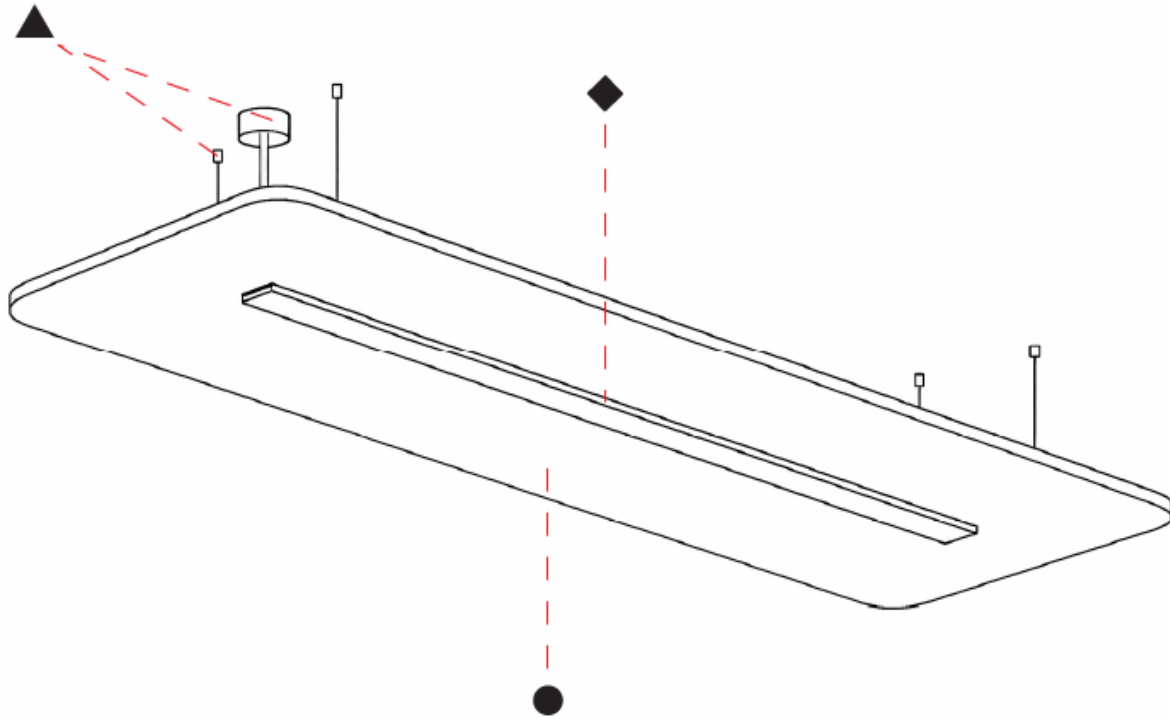

A3001164-

PROJECT
TYPE
SPECIFIER
QUANTITY
DATE

A