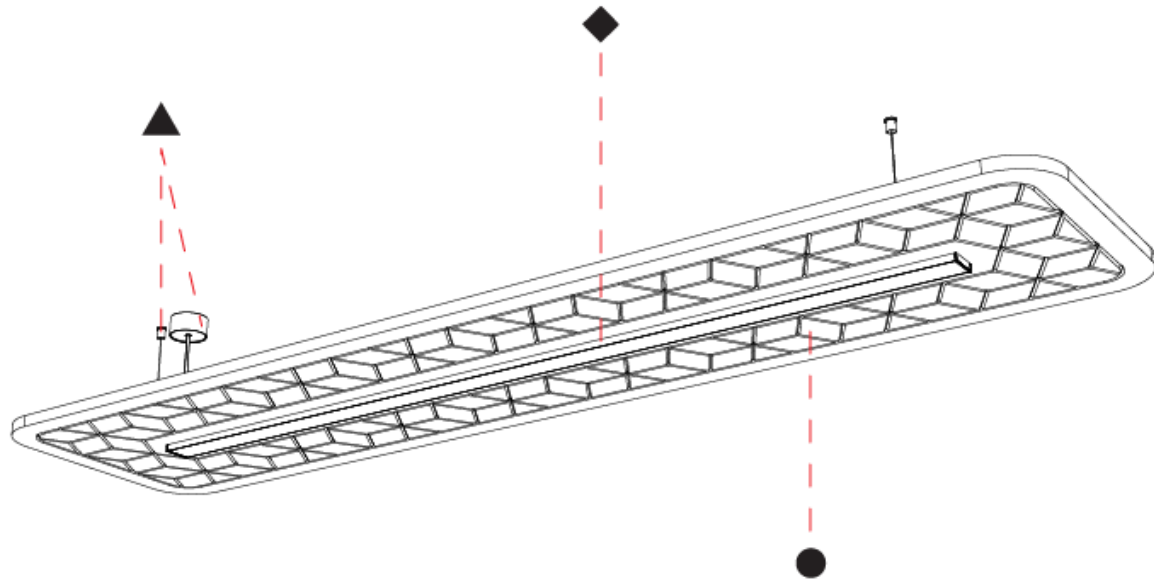

SERENII SUSPENSION

A3001171-

PROJECT	_____
TYPE	_____
SPECIFIER	_____
QUANTITY	_____
DATE	_____

A