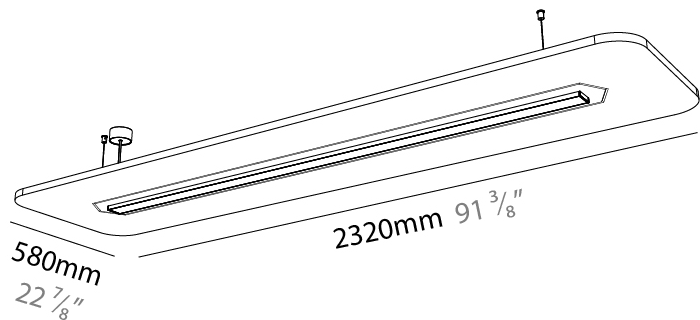

Holder Finish: [SSR / BKV / CWI / CRY / HAB / LAG / UFT / ITA / RUA / RUR / MIC / FTG / MYG / TWT / LOD / PUS / FRO / FUP / KIA / POP / BLS / SPG / MEY / GOH / GUM / CHC / COM / ABZ / JAG](#)

Accent Finish: [OPL / MPM / CMP / BKR / WHR / GCL / WWR / WWL / WDA](#)

Acoustic Finish: [SFW / CYW / SEE / SYN / MTS / PMB / TTN / CYB / STO / DPE / BES / SHB / ARE / ANE / VRD / CRF](#)

Fixture Material: [Acoustic / Aluminum / PMMA](#)

Primary Material: [Acoustic](#)

Cable Details: [2000mm/78 3/4" or 6000mm/236 1/4" Cable, - Transparent](#)

ELECTRICAL

Lamp Type: LED
Input Wattage (W): 73.1
Total Output Wattage (W): 66.3
Dimming: [Non-dimming / DALI Dimming / MATTER Dimming](#)
Driver Included: No
Driver Location: Remote
Driver Class: Class 2
Input Voltage (V): 120 - 277
Upon Request: [0 - 10V Dimming / Phase Dimming](#)

LED

Color Temperature (°K): [2700 / 3000 / 3500 / 4000](#)
Max. Delivered Lumen (lm): Max 10140
Nominal Lumen (lm): Max 12120
CRI: >90 CRI
Lamp Life (hrs): 50000

OPTICAL

RATINGS AND CERTIFICATIONS

Certified By: Certified for North American Standards

© 2026, T 1800-388-3382, F 416-247-9319, www.zaneen.com

Available for International specifications by adding 'INT' at the end of the existing Model #. For assistance on 'custom' specifications, contact zteam@zaneen.com. In a constant effort to supply the best product, we reserve the right to change specifications or materials without notice. The most recent specification sheets are found at zaneen.com