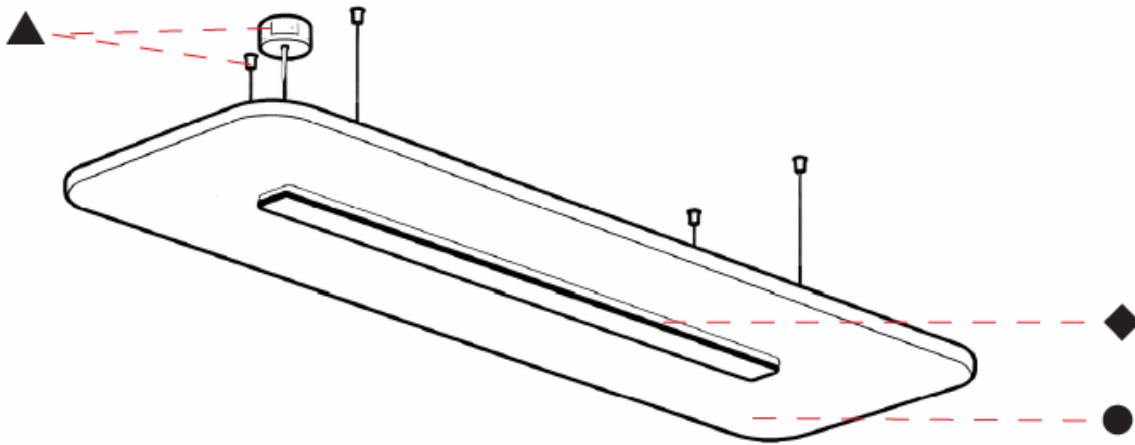

SERENII SUSPENSION

A3001157-

PROJECT	_____
TYPE	_____
SPECIFIER	_____
QUANTITY	_____
DATE	_____

A