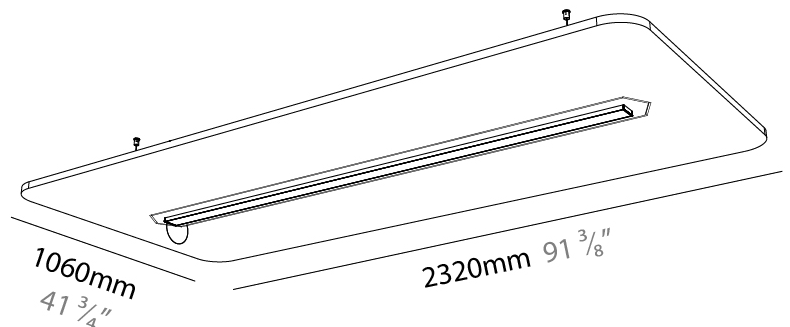

Diffuser: [PMMA - Opal / Clear / Microprism / Clear Microprism / Wallwash Double Asymmetric / Glare Control / Black Raster / Black Raster / Wallwash Left / Wallwash Right](#)

Fixture Finish: [SSR / BKV / CWI / CRY / HAB / UFT / ITA / RUA / FTG / MYG / LOD / PUS / FRO / FUP / KIA / POP / BLS / SPG / MEY / GOH / CHC / COM / ABZ / JAG / OBR / MOS / ROR](#)

Holder Finish: [SSR / BKV / CWI / CRY / HAB / LAG / UFT / ITA / RUA / RUR / MIC / FTG / MYG / TWT / LOD / PUS / FRO / FUP / KIA / POP / BLS / SPG / MEY / GOH / GUM / CHC / COM / ABZ / JAG](#)

Accent Finish: [OPL / MPM / CMP / BKR / WHR / GCL / WWR / WWL / WDA](#)

Acoustic Finish: [SFW / CYW / SEE / SYN / MTS / PMB / TTN / CYB / STO / DPE / BES / SHB / ARE / ANE / VRD / CRF](#)

Fixture Material: [Acoustic / Aluminum / PMMA](#)

Primary Material: [Acoustic](#)

Cable Details: [2000mm/78 3/4" or 6000mm/236 1/4" Cable, - Transparent](#)

ELECTRICAL

Lamp Type: LED
Input Wattage (W): 38.7
Total Output Wattage (W): 35.5
Dimming: [Non-dimming / DALI Dimming / MATTER Dimming](#)
Driver Included: No
Driver Location: Remote
Driver Class: Class 2
Input Voltage (V): 120 - 277
Upon Request: [0 - 10V Dimming / Phase Dimming](#)

LED

Color Temperature (°K): [2700 / 3000 / 3500 / 4000](#)
Max. Delivered Lumen (lm): Max 5540
Nominal Lumen (lm): Max 6420
CRI: >90 CRI
Lamp Life (hrs): 50000

OPTICAL

RATINGS AND CERTIFICATIONS

Certified By: Certified for North American Standards
IP rating: IP20