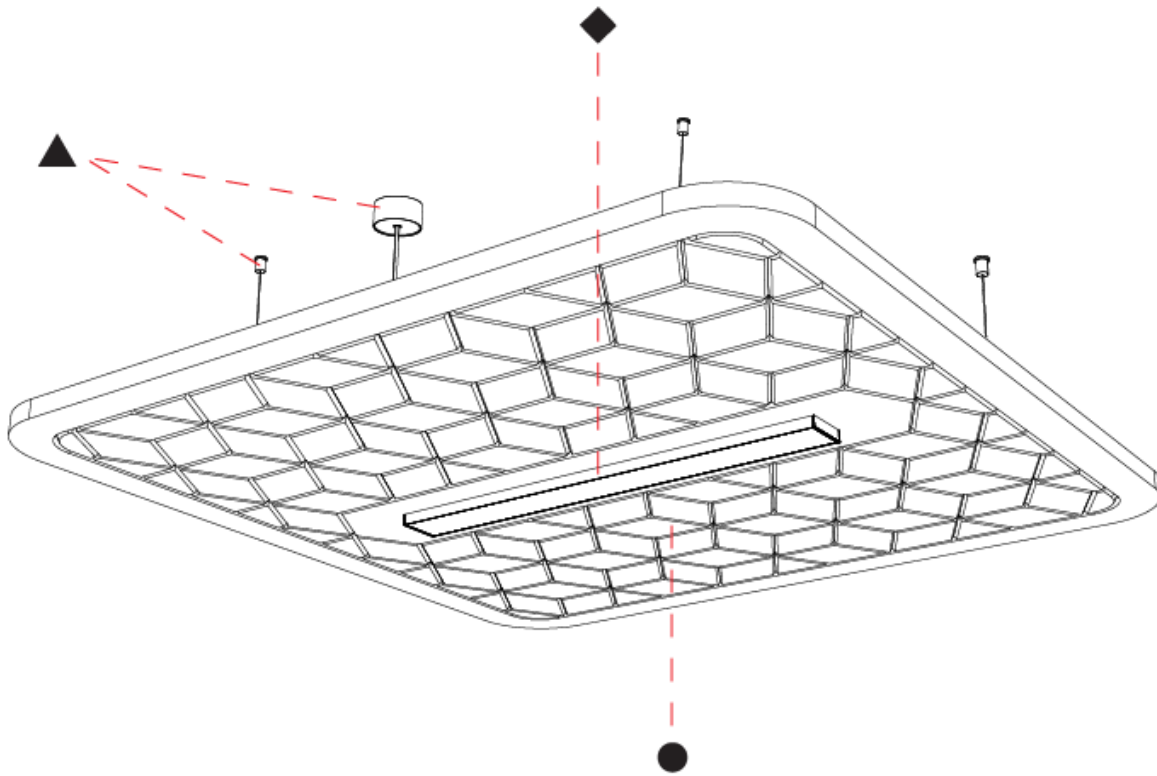

SERENII SUSPENSION

A3001165-

PROJECT	_____
TYPE	_____
SPECIFIER	_____
QUANTITY	_____
DATE	_____

A