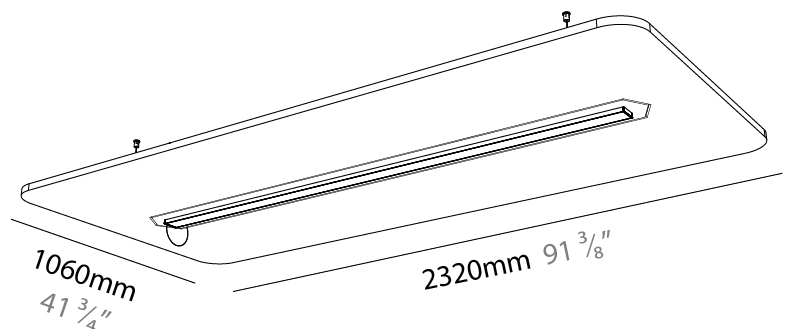

Holder Finish: [SSR / BKV / CWI / CRY / HAB / LAG / UFT / ITA / RUA / RUR / MIC / FTG / MYG / TWT / LOD / PUS / FRO / FUP / KIA / POP / BLS / SPG / MEY / GOH / GUM / CHC / COM / ABZ / JAG](#)

Accent Finish: [OPL / MPM / CMP / BKR / WHR / GCL / WWR / WWL / WDA](#)

Acoustic Finish: [SFW / CYW / SEE / SYN / MTS / PMB / TTN / CYB / STO / DPE / BES / SHB / ARE / ANE / VRD / CRF](#)

Fixture Material: [Acoustic / Aluminum / PMMA](#)

Primary Material: [Acoustic](#)

Cable Details: [2000mm/78 3/4" or 6000mm/236 1/4" Cable, - Transparent](#)

ELECTRICAL

Lamp Type: LED
Input Wattage (W): 73.1
Total Output Wattage (W): 66.3
Dimming: [Non-dimming / DALI Dimming / MATTER Dimming](#)
Driver Included: No
Driver Location: Remote
Driver Class: Class 2
Input Voltage (V): 120 - 277
Upon Request: [0 - 10V Dimming / Phase Dimming](#)

LED

Color Temperature (°K): [2700 / 3000 / 3500 / 4000](#)
Max. Delivered Lumen (lm): Max 10140
Nominal Lumen (lm): Max 12120
CRI: >90 CRI
Lamp Life (hrs): 50000

OPTICAL

RATINGS AND CERTIFICATIONS

Certified By: Certified for North American Standards

IP Rating: [IP20](#) © 2026, T 1800-388-3382, F 416-247-9319, www.zaneen.com

Available for International specifications by adding 'INT' at the end of the existing Model #. For assistance on 'custom' specifications, contact zteam@zaneen.com. In a constant effort to supply the best product, we reserve the right to change specifications or materials without notice. The most recent specification sheets are found at zaneen.com