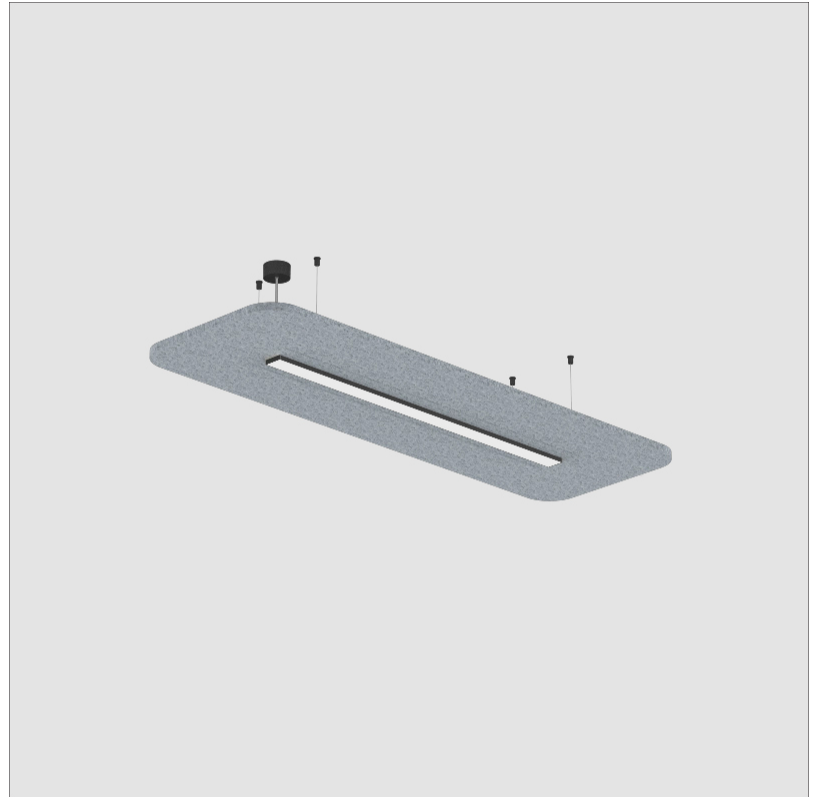

Holder Finish: [SSR / BKV / CWI / CRY / HAB / LAG / UFT / ITA / RUA / RUR / MIC / FTG / MYG / TWT / LOD / PUS / FRO / FUP / KIA / POP / BLS / SPG / MEY / GOH / GUM / CHC / COM / ABZ / JAG](#)

Accent Finish: [OPL / MPM / CMP / BKR / WHR / GCL / WWR / WWL / WDA](#)

Acoustic Finish: [SFW / CYW / SEE / SYN / MTS / PMB / TTN / CYB / STO / DPE / BES / SHB / ARE / ANE / VRD / CRF](#)

Fixture Material: [Acoustic / Aluminum / PMMA](#)

Primary Material: [Acoustic](#)

Cable Details: [2000mm/78 3/4" or 6000mm/236 1/4" Cable, - Transparent](#)

ELECTRICAL

Lamp Type: LED
Input Wattage (W): 47.3
Total Output Wattage (W): 42.7
Dimming: [Non-dimming / DALI Dimming / MATTER Dimming](#)
Driver Included: No
Driver Location: Remote
Driver Class: Class 2
Input Voltage (V): 120 - 277
Upon Request: [0 - 10V Dimming / Phase Dimming](#)

LED

Color Temperature (°K): [2700 / 3000 / 3500 / 4000](#)
Max. Delivered Lumen (lm): Max 6567
Nominal Lumen (lm): Max 7840
CRI: >90 CRI
Lamp Life (hrs): 50000

OPTICAL

RATINGS AND CERTIFICATIONS

Certified By: Certified for North American Standards

© 2026, T 1800-388-3382, F 416-247-9319, www.zaneen.com

Available for International specifications by adding 'INT' at the end of the existing Model #. For assistance on 'custom' specifications, contact zteam@zaneen.com. In a constant effort to supply the best product, we reserve the right to change specifications or materials without notice. The most recent specification sheets are found at zaneen.com