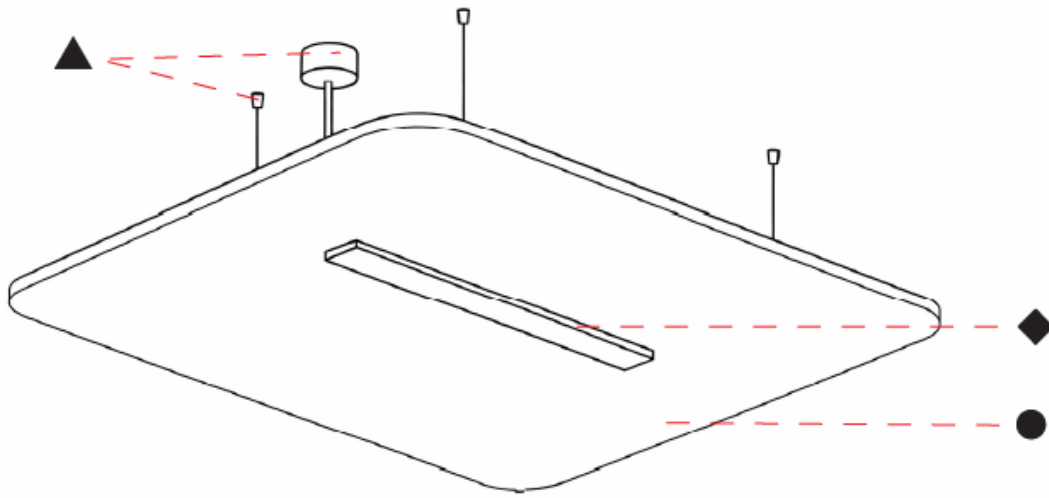

SERENII SUSPENSION

A3001155-

PROJECT	_____
TYPE	_____
SPECIFIER	_____
QUANTITY	_____
DATE	_____