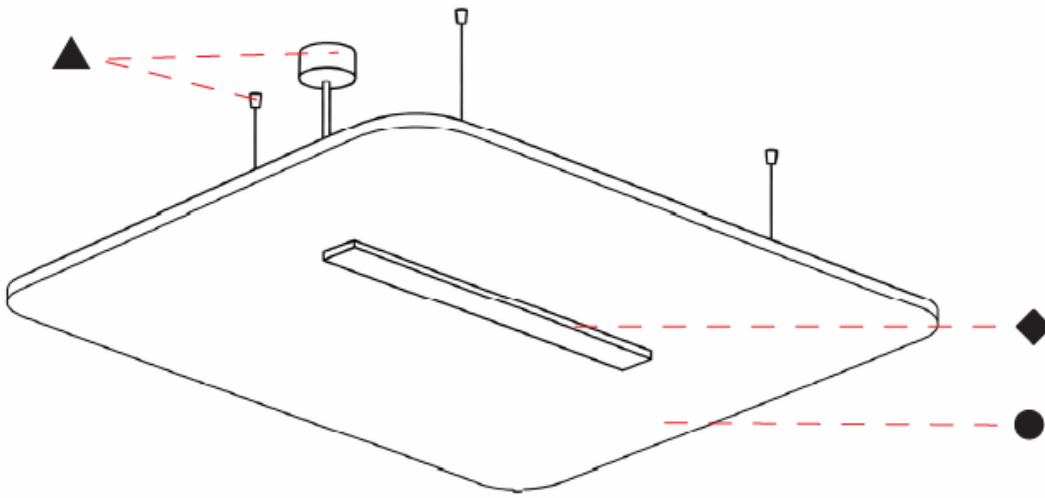

SERENII SUSPENSION

A3001156-

PROJECT _____

TYPE _____

SPECIFIER _____

QUANTITY _____

DATE _____

A