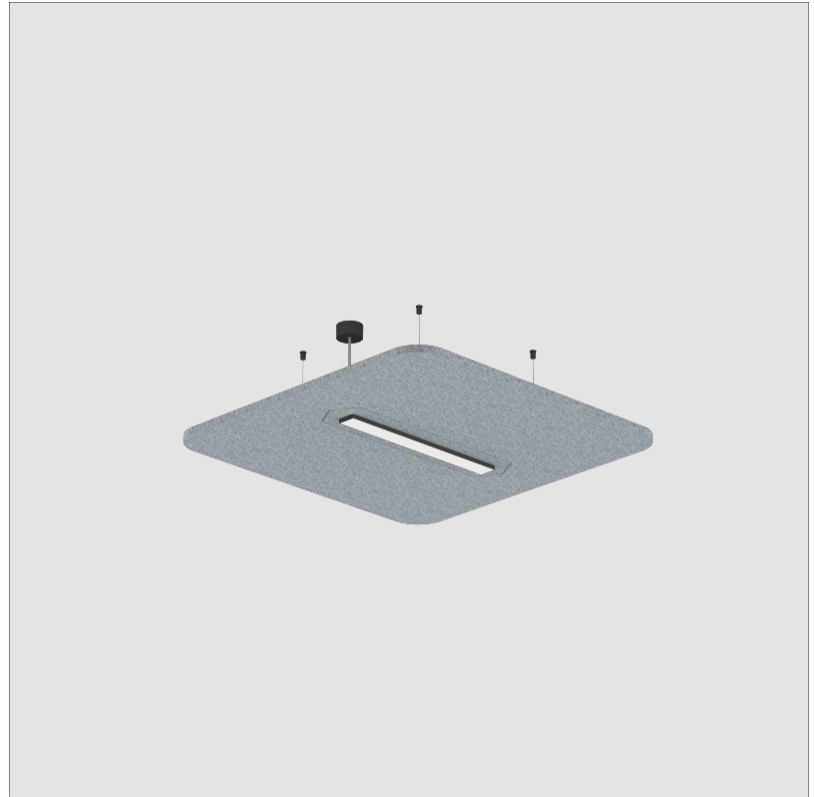

Accent Finish: [OPL / MPM / CMP / BKR / WHR / GCL / WWR / WWL / WDA](#)

Acoustic Finish: [SFW / CYW / SEE / SYN / MTS / PMB / TTN / CYB / STO / DPE / BES / SHB / ARE / ANE / VRD / CRF](#)

Fixture Material: [Acoustic / Aluminum / PMMA](#)

Primary Material: [Acoustic](#)

Cable Details: [2000mm/78 3/4" or 6000mm/236 1/4" Cable, - Transparent](#)

ELECTRICAL

Lamp Type: LED
Input Wattage (W): 21.5
Total Output Wattage (W): 20
Dimming: [Non-dimming / DALI Dimming / MATTER Dimming](#)
Driver Included: No
Driver Location: Remote
Driver Class: Class 2
Input Voltage (V): 120 - 277
Upon Request: [0 - 10V Dimming / Phase Dimming](#)

LED

Color Temperature (°K): [2700 / 3000 / 3500 / 4000](#)
Max. Delivered Lumen (lm): Max 2993
Nominal Lumen (lm): Max 3560
CRI: >90 CRI
Lamp Life (hrs): 50000

OPTICAL

RATINGS AND CERTIFICATIONS

Certified By: Certified for North American Standards
IP rating: IP20

Zaneen Group Inc. © 2026, T 1800-388-3382, F 416-247-9319, www.zaneen.com

Available for International specifications by adding 'INT' at the end of the existing Model #. For assistance on 'custom' specifications, contact zteam@zaneen.com. In a constant effort to supply the best product, we reserve the right to change specifications or materials without notice. The most recent specification sheets are found at zaneen.com

PROJECT
TYPE
SPECIFIER
QUANTITY
DATE