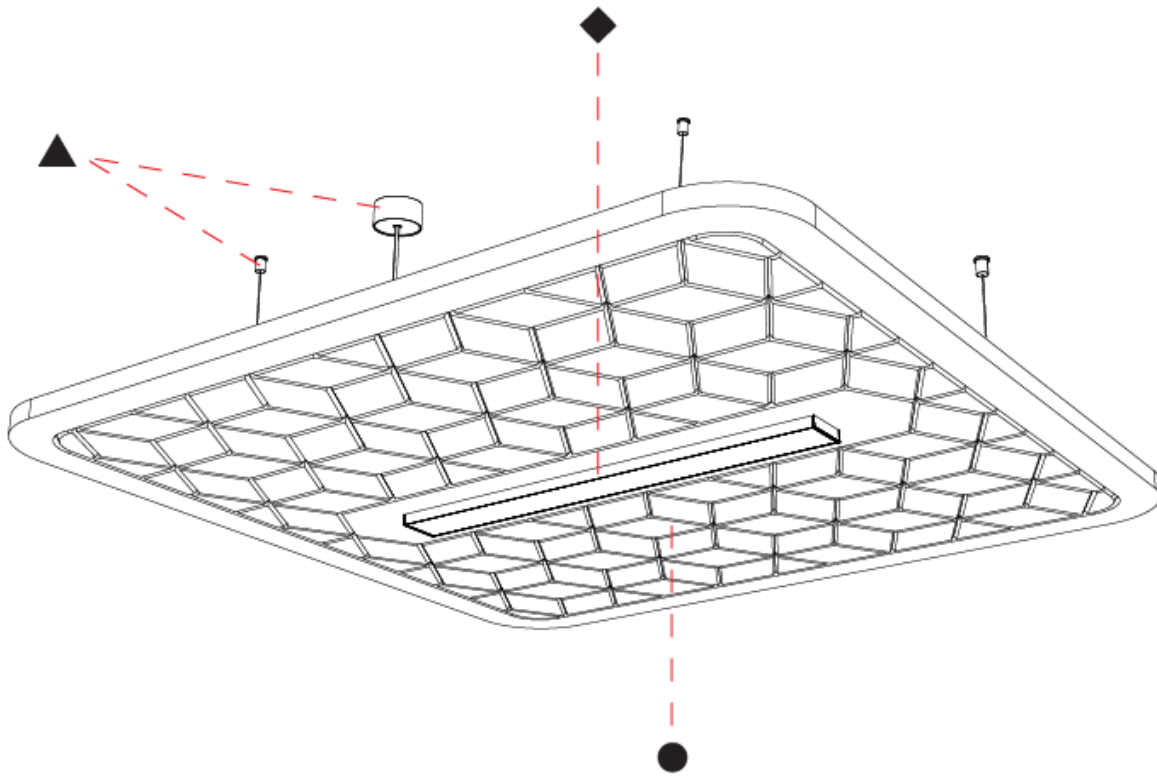

SERENII SUSPENSION

A3001166-

PROJECT	_____
TYPE	_____
SPECIFIER	_____
QUANTITY	_____
DATE	_____

A