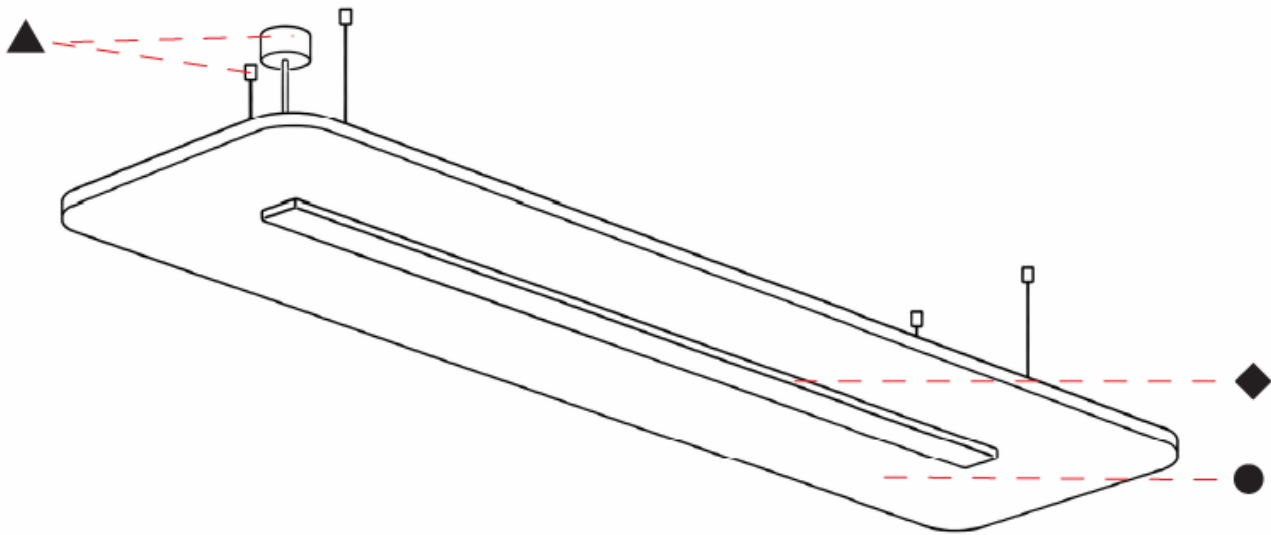

A3001162-

PROJECT	_____
TYPE	_____
SPECIFIER	_____
QUANTITY	_____
DATE	_____

A