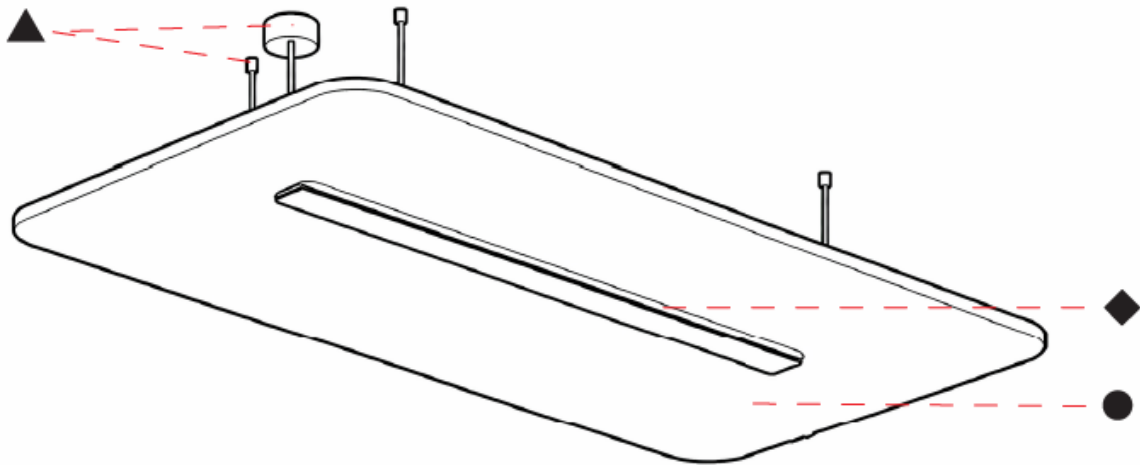

A3001159-

PROJECT
TYPE
SPECIFIER
QUANTITY
DATE

A