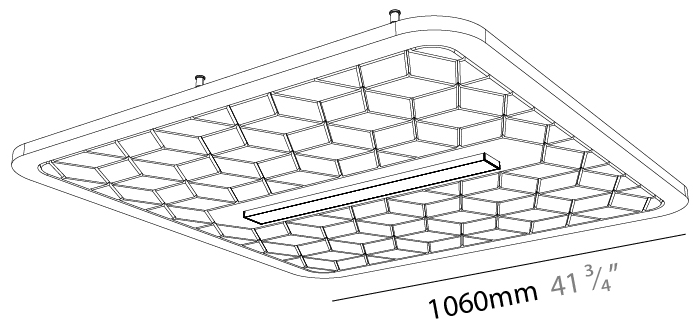

Holder Finish: [SSR / BKV / CWI / CRY / HAB / LAG / UFT / ITA / RUA / RUR / MIC / FTG / MYG / TWT / LOD / PUS / FRO / FUP / KIA / POP / BLS / SPG / MEY / GOH / GUM / CHC / COM / ABZ / JAG](#)

Accent Finish: [OPL / MPM / CMP / BKR / WHR / GCL / WWR / WWL / WDA](#)
Acoustic Finish: [SFW / CYW / SEE / SYN / MTS / PMB / TTN / CYB / STO / DPE / BES / SHB / ARE / ANE / VRD / CRF](#)

Fixture Material: [Acoustic / Aluminum / PMMA](#)

Primary Material: [Acoustic](#)

Cable Details: [2000mm/78 3/4" or 6000mm/236 1/4" Cable, - Transparent](#)

ELECTRICAL

Lamp Type: LED
Input Wattage (W): 21.5
Total Output Wattage (W): 20
Dimming: [Non-dimming / DALI Dimming / MATTER Dimming](#)
Driver Included: No
Driver Location: Remote
Driver Class: Class 2
Input Voltage (V): 120 - 277
Upon Request: [0 - 10V Dimming / Phase Dimming](#)

LED

Color Temperature (°K): [2700 / 3000 / 3500 / 4000](#)
Max. Delivered Lumen (lm): Max 2993
Nominal Lumen (lm): Max 3560
CRI: >90 CRI
Lamp Life (hrs): 50000

OPTICAL

RATINGS AND CERTIFICATIONS

Certified By: Certified for North American Standards

IP Rating: [IP20](#) © 2026, T 1800-388-3382, F 416-247-9319, www.zaneen.com

Available for International specifications by adding 'INT' at the end of the existing Model #. For assistance on 'custom' specifications, contact zteam@zaneen.com. In a constant effort to supply the best product, we reserve the right to change specifications or materials without notice. The most recent specification sheets are found at zaneen.com