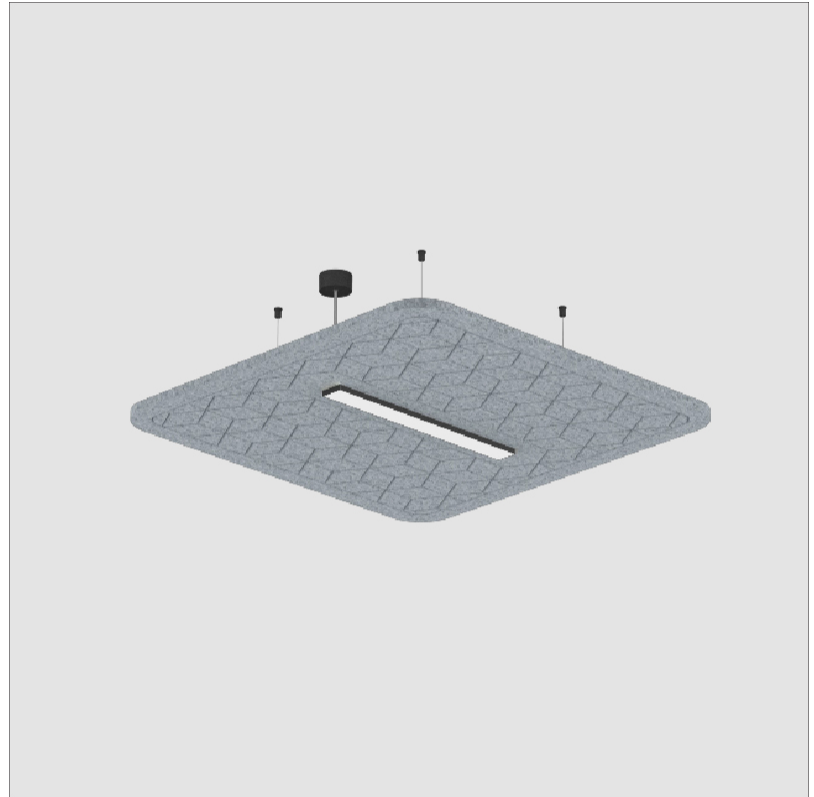

Holder Finish: [SSR / BKV / CWI / CRY / HAB / LAG / UFT / ITA / RUA / RUR / MIC / FTG / MYG / TWT / LOD / PUS / FRO / FUP / KIA / POP / BLS / SPG / MEY / GOH / GUM / CHC / COM / ABZ / JAG](#)

Accent Finish: [OPL / MPM / CMP / BKR / WHR / GCL / WWR / WWL / WDA](#)
Acoustic Finish: [SFW / CYW / SEE / SYN / MTS / PMB / TTN / CYB / STO / DPE / BES / SHB / ARE / ANE / VRD / CRF](#)

Fixture Material: [Acoustic / Aluminum / PMMA](#)

Primary Material: [Acoustic](#)

Cable Details: [2000mm/78 3/4" or 6000mm/236 1/4" Cable, - Transparent](#)

ELECTRICAL

Lamp Type: LED
Input Wattage (W): 21.5
Total Output Wattage (W): 20
Dimming: [Non-dimming / DALI Dimming / MATTER Dimming](#)
Driver Included: No
Driver Location: Remote
Driver Class: Class 2
Input Voltage (V): 120 - 277
Upon Request: [0 - 10V Dimming / Phase Dimming](#)

LED

Color Temperature (°K): [2700 / 3000 / 3500 / 4000](#)
Max. Delivered Lumen (lm): Max 2993
Nominal Lumen (lm): Max 3560
CRI: >90 CRI
Lamp Life (hrs): 50000

OPTICAL

RATINGS AND CERTIFICATIONS

Certified By: Certified for North American Standards

IP Rating: [IP20](#) © 2026, T 1800-388-3382, F 416-247-9319, www.zaneen.com

Available for International specifications by adding 'INT' at the end of the existing Model #. For assistance on 'custom' specifications, contact zteam@zaneen.com. In a constant effort to supply the best product, we reserve the right to change specifications or materials without notice. The most recent specification sheets are found at zaneen.com