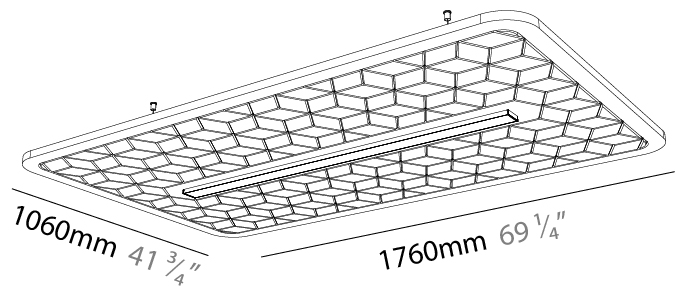

Holder Finish: [SSR / BKV / CWI / CRY / HAB / LAG / UFT / ITA / RUA / RUR / MIC / FTG / MYG / TWT / LOD / PUS / FRO / FUP / KIA / POP / BLS / SPG / MEY / GOH / GUM / CHC / COM / ABZ / JAG](#)

Accent Finish: [OPL / MPM / CMP / BKR / WHR / GCL / WWR / WWL / WDA](#)

Acoustic Finish: [SFW / CYW / SEE / SYN / MTS / PMB / TTN / CYB / STO / DPE / BES / SHB / ARE / ANE / VRD / CRF](#)

Fixture Material: [Acoustic / Aluminum / PMMA](#)

Primary Material: [Acoustic](#)

Cable Details: [2000mm/78 3/4" or 6000mm/236 1/4" Cable, - Transparent](#)

ELECTRICAL

Lamp Type: LED
Input Wattage (W): 47.3
Total Output Wattage (W): 42.7
Dimming: [Non-dimming / DALI Dimming / MATTER Dimming](#)
Driver Included: No
Driver Location: Remote
Driver Class: Class 2
Input Voltage (V): 120 - 277
Upon Request: [0 - 10V Dimming / Phase Dimming](#)

LED

Color Temperature (°K): [2700 / 3000 / 3500 / 4000](#)
Max. Delivered Lumen (lm): Max 6567
Nominal Lumen (lm): Max 7840
CRI: >90 CRI
Lamp Life (hrs): 50000

OPTICAL

RATINGS AND CERTIFICATIONS

Certified By: Certified for North American Standards

IP Rating: [IP20](#) © 2026, T 1800-388-3382, F 416-247-9319, www.zaneen.com

Available for International specifications by adding 'INT' at the end of the existing Model #. For assistance on 'custom' specifications, contact zteam@zaneen.com. In a constant effort to supply the best product, we reserve the right to change specifications or materials without notice. The most recent specification sheets are found at zaneen.com