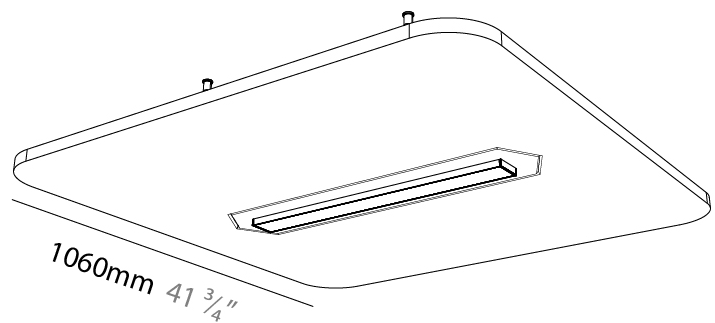

Accent Finish: [OPL / MPM / CMP / BKR / WHR / GCL / WWR / WWL / WDA](#)

Acoustic Finish: [SFW / CYW / SEE / SYN / MTS / PMB / TTN / CYB / STO / DPE / BES / SHB / ARE / ANE / VRD / CRF](#)

Fixture Material: [Acoustic / Aluminum / PMMA](#)

Primary Material: [Acoustic](#)

Cable Details: [2000mm/78 3/4" or 6000mm/236 1/4" Cable, - Transparent](#)

ELECTRICAL

Lamp Type: LED
Input Wattage (W): 21.5
Total Output Wattage (W): 20
Dimming: [Non-dimming / DALI Dimming / MATTER Dimming](#)
Driver Included: No
Driver Location: Remote
Driver Class: Class 2
Input Voltage (V): 120 - 277
Upon Request: [0 - 10V Dimming / Phase Dimming](#)

LED

Color Temperature (°K): [2700 / 3000 / 3500 / 4000](#)
Max. Delivered Lumen (lm): Max 2993
Nominal Lumen (lm): Max 3560
CRI: >90 CRI
Lamp Life (hrs): 50000

OPTICAL

RATINGS AND CERTIFICATIONS

Certified By: Certified for North American Standards
IP rating: IP20

Zaneen Group Inc. © 2026, T 1800-388-3382, F 416-247-9319, www.zaneen.com

Available for International specifications by adding 'INT' at the end of the existing Model #. For assistance on 'custom' specifications, contact zteam@zaneen.com. In a constant effort to supply the best product, we reserve the right to change specifications or materials without notice. The most recent specification sheets are found at zaneen.com

PROJECT
TYPE
SPECIFIER
QUANTITY
DATE