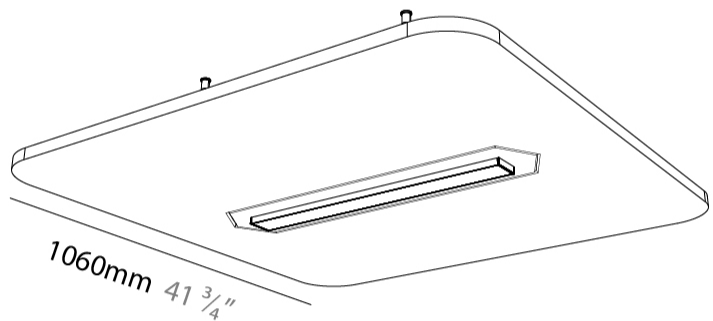

Diffuser: [PMMA - Opal / Clear / Microprism / Clear Microprism / Wallwash Double Asymmetric / Glare Control / Black Raster / Black Raster / Wallwash Left / Wallwash Right](#)

Fixture Finish: [SSR / BKV / CWI / CRY / HAB / UFT / ITA / RUA / FTG / MYG / LOD / PUS / FRO / FUP / KIA / POP / BLS / SPG / MEY / GOH / CHC / COM / ABZ / JAG / OBR / MOS / ROR](#)

Holder Finish: [SSR / BKV / CWI / CRY / HAB / LAG / UFT / ITA / RUA / RUR / MIC / FTG / MYG / TWT / LOD / PUS / FRO / FUP / KIA / POP / BLS / SPG / MEY / GOH / GUM / CHC / COM / ABZ / JAG](#)

Accent Finish: [OPL / MPM / CMP / BKR / WHR / GCL / WWR / WWL / WDA](#)

Acoustic Finish: [SFW / CYW / SEE / SYN / MTS / PMB / TTN / CYB / STO / DPE / BES / SHB / ARE / ANE / VRD / CRF](#)

Fixture Material: [Acoustic / Aluminum / PMMA](#)

Primary Material: [Acoustic](#)

Cable Details: [2000mm/78 3/4" or 6000mm/236 1/4" Cable, - Transparent](#)

ELECTRICAL

Lamp Type: LED
Input Wattage (W): 12.9
Total Output Wattage (W): 11.8
Dimming: [Non-dimming / DALI Dimming / MATTER Dimming](#)
Driver Included: No
Driver Location: Remote
Driver Class: Class 2
Input Voltage (V): 120 - 277
Upon Request: [0 - 10V Dimming / Phase Dimming](#)

LED

Color Temperature (°K): [2700 / 3000 / 3500 / 4000](#)
Max. Delivered Lumen (lm): Max 1847
Nominal Lumen (lm): Max 2140
CRI: >90 CRI
Lamp Life (hrs): 50000

OPTICAL

RATINGS AND CERTIFICATIONS

Certified By: Certified for North American Standards
IP rating: IP20