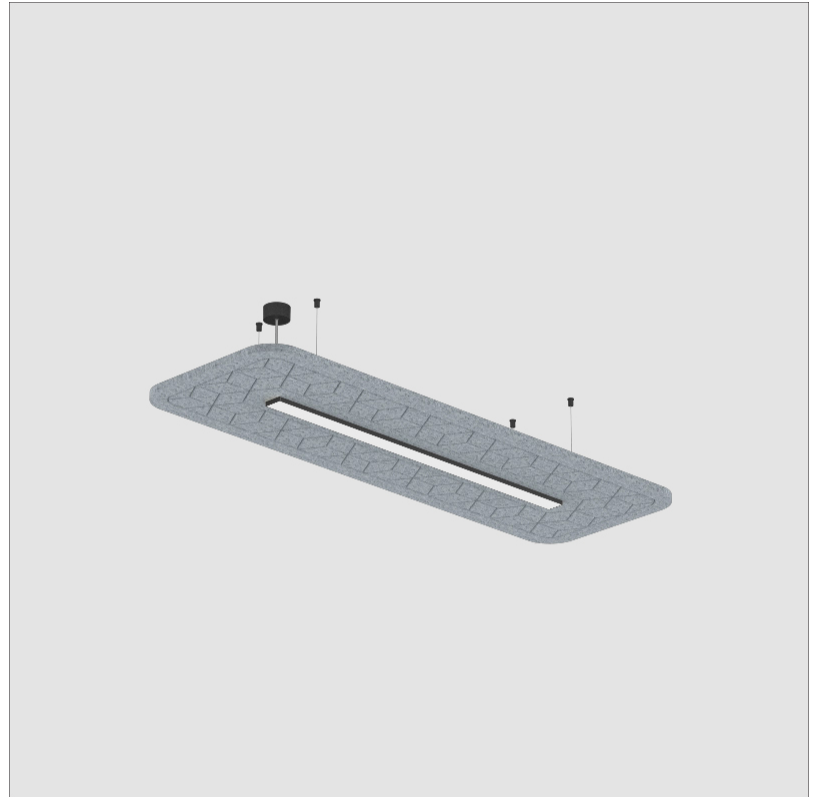

Diffuser: PMMA - Opal / Clear / Microprism / Clear Microprism / Wallwash Double Asymmetric / Glare Control / Black Raster / Black Raster / Wallwash Left / Wallwash Right

Fixture Finish: SSR / BKV / CWI / CRY / HAB / UFT / ITA / RUA / FTG / MYG / LOD / PUS / FRO / FUP / KIA / POP / BLS / SPG / MEY / GOH / CHC / COM / ABZ / JAG / OBR / MOS / ROR

Holder Finish: SSR / BKV / CWI / CRY / HAB / LAG / UFT / ITA / RUA / RUR / MIC / FTG / MYG / TWT / LOD / PUS / FRO / FUP / KIA / POP / BLS / SPG / MEY / GOH / GUM / CHC / COM / ABZ / JAG

Accent Finish: OPL / MPM / CMP / BKR / WHR / GCL / WWR / WWL / WDA

Acoustic Finish: SFW / CYW / SEE / SYN / MTS / PMB / TTN / CYB / STO / DPE / BES / SHB / ARE / ANE / VRD / CRF

Fixture Material: Acoustic / Aluminum / PMMA

Primary Material: Acoustic

Cable Details: 2000mm/78 3/4" or 6000mm/236 1/4" Cable, - Transparent

ELECTRICAL

Lamp Type: LED
Input Wattage (W): 25.8
Total Output Wattage (W): 23.6
Dimming: Non-dimming / DALI Dimming / MATTER Dimming
Driver Included: No
Driver Location: Remote
Driver Class: Class 2
Input Voltage (V): 120 - 277
Upon Request: 0 - 10V Dimming / Phase Dimming

LED

Color Temperature (°K): 2700 / 3000 / 3500 / 4000
Max. Delivered Lumen (lm): Max 3694
Nominal Lumen (lm): Max 4280
CRI: >90 CRI
Lamp Life (hrs): 50000

OPTICAL

RATINGS AND CERTIFICATIONS

Certified By: Certified for North American Standards
IP rating: IP20