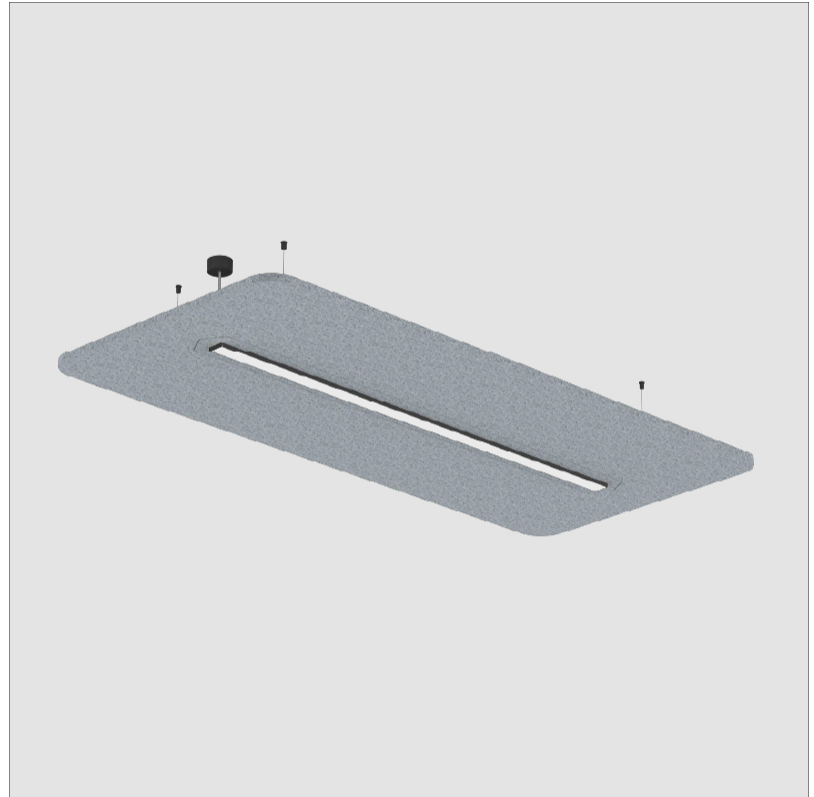

Diffuser: [PMMA - Opal / Clear / Microprism / Clear Microprism / Wallwash Double Asymmetric / Glare Control / Black Raster / Black Raster / Wallwash Left / Wallwash Right](#)

Fixture Finish: [SSR / BKV / CWI / CRY / HAB / UFT / ITA / RUA / FTG / MYG / LOD / PUS / FRO / FUP / KIA / POP / BLS / SPG / MEY / GOH / CHC / COM / ABZ / JAG / OBR / MOS / ROR](#)

Holder Finish: [SSR / BKV / CWI / CRY / HAB / LAG / UFT / ITA / RUA / RUR / MIC / FTG / MYG / TWT / LOD / PUS / FRO / FUP / KIA / POP / BLS / SPG / MEY / GOH / GUM / CHC / COM / ABZ / JAG](#)

Accent Finish: [OPL / MPM / CMP / BKR / WHR / GCL / WWR / WWL / WDA](#)

Acoustic Finish: [SFW / CYW / SEE / SYN / MTS / PMB / TTN / CYB / STO / DPE / BES / SHB / ARE / ANE / VRD / CRF](#)

Fixture Material: [Acoustic / Aluminum / PMMA](#)

Primary Material: [Acoustic](#)

Cable Details: [2000mm/78 3/4" or 6000mm/236 1/4" Cable, - Transparent](#)

ELECTRICAL

Lamp Type: LED
Input Wattage (W): 38.7
Total Output Wattage (W): 35.5
Dimming: [Non-dimming / DALI Dimming / MATTER Dimming](#)
Driver Included: No
Driver Location: Remote
Driver Class: Class 2
Input Voltage (V): 120 - 277
Upon Request: [0 - 10V Dimming / Phase Dimming](#)

LED

Color Temperature (°K): [2700 / 3000 / 3500 / 4000](#)
Max. Delivered Lumen (lm): Max 5540
Nominal Lumen (lm): Max 6420
CRI: >90 CRI
Lamp Life (hrs): 50000

OPTICAL

RATINGS AND CERTIFICATIONS

Certified By: Certified for North American Standards
IP rating: IP20