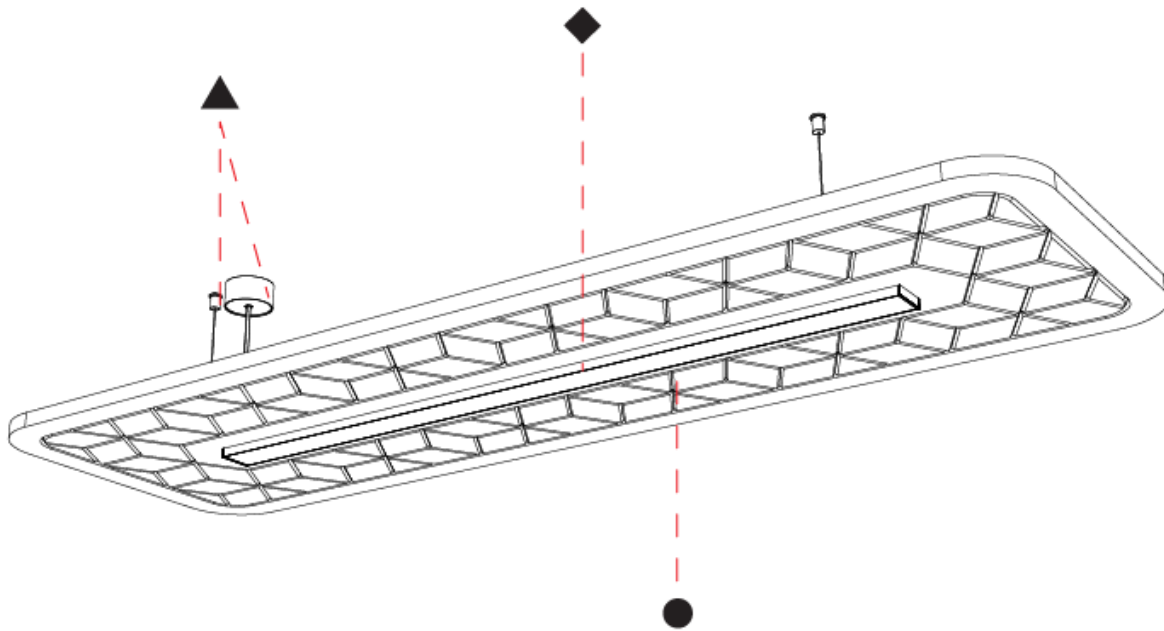

SERENII SUSPENSION

A3001168-

PROJECT	_____
TYPE	_____
SPECIFIER	_____
QUANTITY	_____
DATE	_____

A