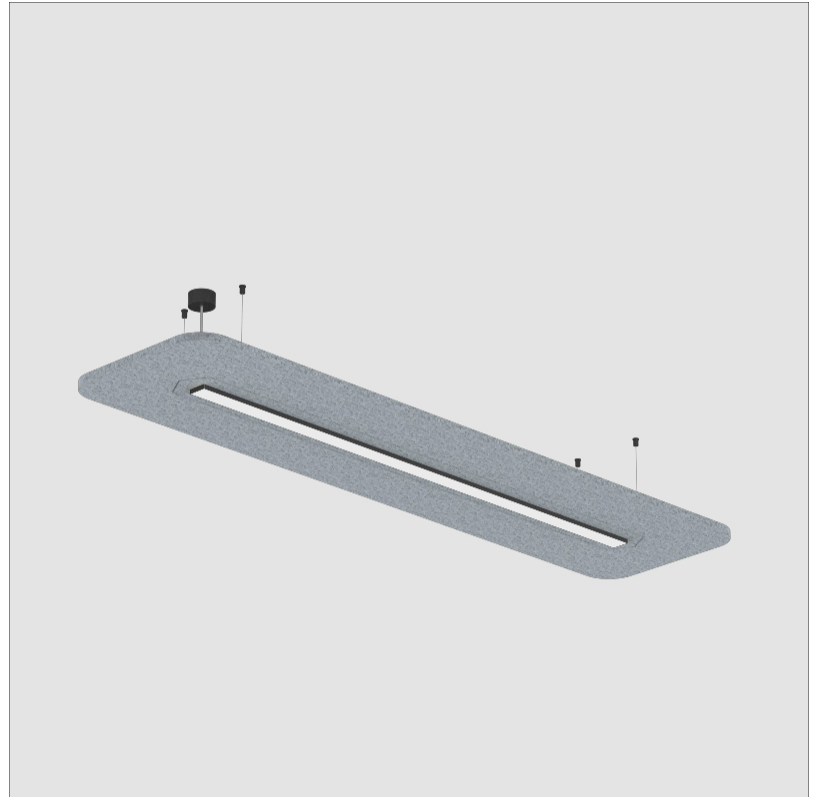

Holder Finish: [SSR / BKV / CWI / CRY / HAB / LAG / UFT / ITA / RUA / RUR / MIC / FTG / MYG / TWT / LOD / PUS / FRO / FUP / KIA / POP / BLS / SPG / MEY / GOH / GUM / CHC / COM / ABZ / JAG](#)

Accent Finish: [OPL / MPM / CMP / BKR / WHR / GCL / WWR / WWL / WDA](#)

Acoustic Finish: [SFW / CYW / SEE / SYN / MTS / PMB / TTN / CYB / STO / DPE / BES / SHB / ARE / ANE / VRD / CRF](#)

Fixture Material: [Acoustic / Aluminum / PMMA](#)

Primary Material: [Acoustic](#)

Cable Details: [2000mm/78 3/4" or 6000mm/236 1/4" Cable, - Transparent](#)

ELECTRICAL

Lamp Type: LED
Input Wattage (W): 73.1
Total Output Wattage (W): 66.3
Dimming: [Non-dimming / DALI Dimming / MATTER Dimming](#)
Driver Included: No
Driver Location: Remote
Driver Class: Class 2
Input Voltage (V): 120 - 277
Upon Request: [0 - 10V Dimming / Phase Dimming](#)

LED

Color Temperature (°K): [2700 / 3000 / 3500 / 4000](#)
Max. Delivered Lumen (lm): Max 10140
Nominal Lumen (lm): Max 12120
CRI: >90 CRI
Lamp Life (hrs): 50000

OPTICAL

RATINGS AND CERTIFICATIONS

Certified By: Certified for North American Standards

© 2026, T 1800-388-3382, F 416-247-9319, www.zaneen.com

Available for International specifications by adding 'INT' at the end of the existing Model #. For assistance on 'custom' specifications, contact zteam@zaneen.com. In a constant effort to supply the best product, we reserve the right to change specifications or materials without notice. The most recent specification sheets are found at zaneen.com