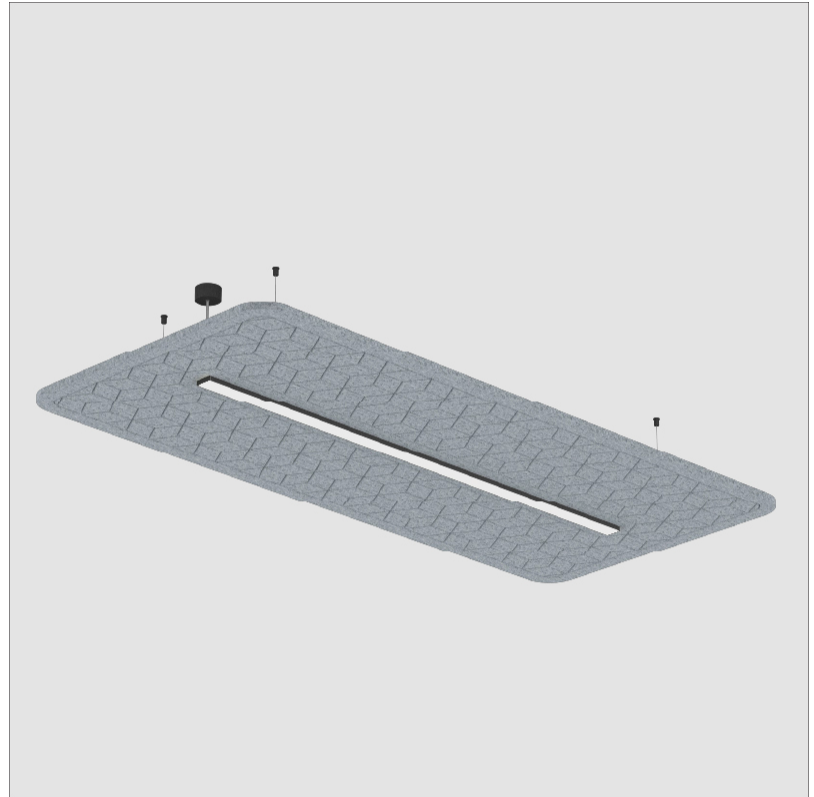

Accent Finish: [OPL / MPM / CMP / BKR / WHR / GCL / WWR / WWL / WDA](#)

Acoustic Finish: [SFW / CYW / SEE / SYN / MTS / PMB / TTN / CYB / STO / DPE / BES / SHB / ARE / ANE / VRD / CRF](#)

Fixture Material: [Acoustic / Aluminum / PMMA](#)

Primary Material: [Acoustic](#)

Cable Details: [2000mm/78 3/4" or 6000mm/236 1/4" Cable, - Transparent](#)

ELECTRICAL

Lamp Type: LED
Input Wattage (W): 73.1
Total Output Wattage (W): 66.3
Dimming: [Non-dimming / DALI Dimming / MATTER Dimming](#)
Driver Included: No
Driver Location: Remote
Driver Class: Class 2
Input Voltage (V): 120 - 277
Upon Request: [0 - 10V Dimming / Phase Dimming](#)

LED

Color Temperature (°K): [2700 / 3000 / 3500 / 4000](#)
Max. Delivered Lumen (lm): Max 10140
Nominal Lumen (lm): Max 12120
CRI: >90 CRI
Lamp Life (hrs): 50000

OPTICAL

RATINGS AND CERTIFICATIONS

Certified By: Certified for North American Standards

IP Rating: [IP20](#) © 2026, T 1800-388-3382, F 416-247-9319, www.zaneen.com

Available for International specifications by adding 'INT' at the end of the existing Model #. For assistance on 'custom' specifications, contact zteam@zaneen.com. In a constant effort to supply the best product, we reserve the right to change specifications or materials without notice. The most recent specification sheets are found at zaneen.com

PROJECT
TYPE
SPECIFIER
QUANTITY
DATE