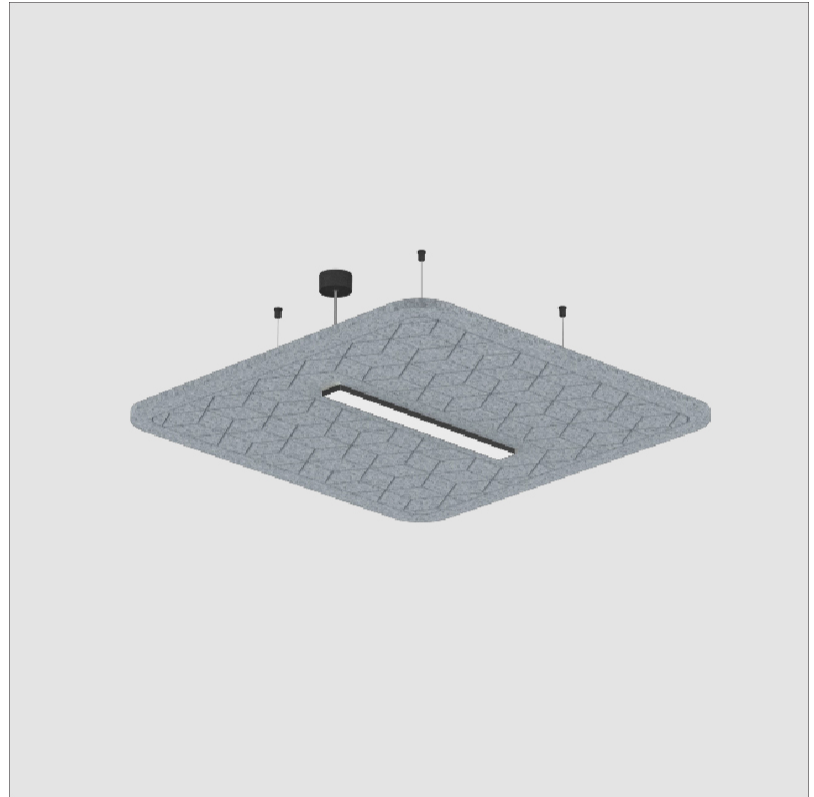

Holder Finish: [SSR / BKV / CWI / CRY / HAB / LAG / UFT / ITA / RUA / RUR / MIC / FTG / MYG / TWT / LOD / PUS / FRO / FUP / KIA / POP / BLS / SPG / MEY / GOH / GUM / CHC / COM / ABZ / JAG](#)

Accent Finish: [OPL / MPM / CMP / BKR / WHR / GCL / WWR / WWL / WDA](#)
Acoustic Finish: [SFW / CYW / SEE / SYN / MTS / PMB / TTN / CYB / STO / DPE / BES / SHB / ARE / ANE / VRD / CRF](#)

Fixture Material: [Acoustic / Aluminum / PMMA](#)

Primary Material: [Acoustic](#)

Cable Details: [2000mm/78 3/4" or 6000mm/236 1/4" Cable, - Transparent](#)

ELECTRICAL

Lamp Type: LED
Input Wattage (W): 12.9
Total Output Wattage (W): 11.8
Dimming: [Non-dimming / DALI Dimming / MATTER Dimming](#)
Driver Included: No
Driver Location: Remote
Driver Class: Class 2
Input Voltage (V): 120 - 277
Upon Request: [0 - 10V Dimming / Phase Dimming](#)

LED

Color Temperature (°K): [2700 / 3000 / 3500 / 4000](#)
Max. Delivered Lumen (lm): Max 1847
Nominal Lumen (lm): Max 2140
CRI: >90 CRI
Lamp Life (hrs): 50000

OPTICAL

RATINGS AND CERTIFICATIONS

Certified By: Certified for North American Standards

IP Rating: [IP20](#) © 2026, T 1800-388-3382, F 416-247-9319, www.zaneen.com

Available for International specifications by adding 'INT' at the end of the existing Model #. For assistance on 'custom' specifications, contact zteam@zaneen.com. In a constant effort to supply the best product, we reserve the right to change specifications or materials without notice. The most recent specification sheets are found at zaneen.com