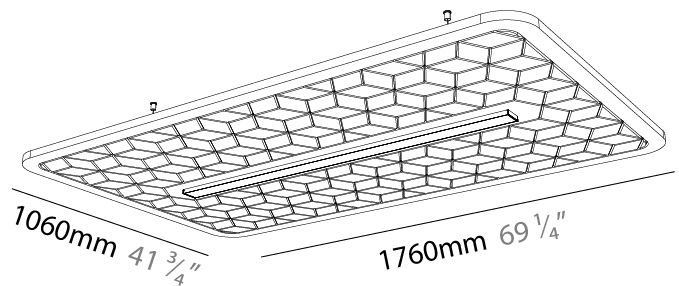

Holder Finish: [SSR / BKV / CWI / CRY / HAB / LAG / UFT / ITA / RUA / RUR / MIC / FTG / MYG / TWT / LOD / PUS / FRO / FUP / KIA / POP / BLS / SPG / MEY / GOH / GUM / CHC / COM / ABZ / JAG](#)

Accent Finish: [OPL / MPM / CMP / BKR / WHR / GCL / WWR / WWL / WDA](#)

Acoustic Finish: [SFW / CYW / SEE / SYN / MTS / PMB / TTN / CYB / STO / DPE / BES / SHB / ARE / ANE / VRD / CRF](#)

Fixture Material: [Acoustic / Aluminum / PMMA](#)

Primary Material: [Acoustic](#)

Cable Details: [2000mm/78 3/4" or 6000mm/236 1/4" Cable, - Transparent](#)

ELECTRICAL

Lamp Type: LED
Input Wattage (W): 25.8
Total Output Wattage (W): 23.6
Dimming: [Non-dimming / DALI Dimming / MATTER Dimming](#)
Driver Included: No
Driver Location: Remote
Driver Class: Class 2
Input Voltage (V): 120 - 277
Upon Request: [0 - 10V Dimming / Phase Dimming](#)

LED

Color Temperature (°K): [2700 / 3000 / 3500 / 4000](#)
Max. Delivered Lumen (lm): Max 3694
Nominal Lumen (lm): Max 4280
CRI: >90 CRI
Lamp Life (hrs): 50000

OPTICAL

RATINGS AND CERTIFICATIONS

Certified By: Certified for North American Standards

IP Rating: [IP20](#) © 2026, T 1800-388-3382, F 416-247-9319, www.zaneen.com

Available for International specifications by adding 'INT' at the end of the existing Model #. For assistance on 'custom' specifications, contact zteam@zaneen.com. In a constant effort to supply the best product, we reserve the right to change specifications or materials without notice. The most recent specification sheets are found at zaneen.com