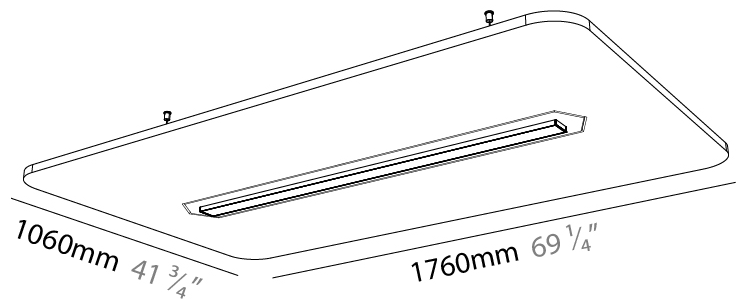

Holder Finish: [SSR / BKV / CWI / CRY / HAB / LAG / UFT / ITA / RUA / RUR / MIC / FTG / MYG / TWT / LOD / PUS / FRO / FUP / KIA / POP / BLS / SPG / MEY / GOH / GUM / CHC / COM / ABZ / JAG](#)

Accent Finish: [OPL / MPM / CMP / BKR / WHR / GCL / WWR / WWL / WDA](#)

Acoustic Finish: [SFW / CYW / SEE / SYN / MTS / PMB / TTN / CYB / STO / DPE / BES / SHB / ARE / ANE / VRD / CRF](#)

Fixture Material: [Acoustic / Aluminum / PMMA](#)

Primary Material: [Acoustic](#)

Cable Details: [2000mm/78 3/4" or 6000mm/236 1/4" Cable, - Transparent](#)

ELECTRICAL

Lamp Type: LED
Input Wattage (W): 47.3
Total Output Wattage (W): 42.7
Dimming: [Non-dimming / DALI Dimming / MATTER Dimming](#)
Driver Included: No
Driver Location: Remote
Driver Class: Class 2
Input Voltage (V): 120 - 277
Upon Request: [0 - 10V Dimming / Phase Dimming](#)

LED

Color Temperature (°K): [2700 / 3000 / 3500 / 4000](#)
Max. Delivered Lumen (lm): Max 6567
Nominal Lumen (lm): Max 7840
CRI: >90 CRI
Lamp Life (hrs): 50000

OPTICAL

RATINGS AND CERTIFICATIONS

Certified By: Certified for North American Standards

© 2026, T 1800-388-3382, F 416-247-9319, www.zaneen.com

Available for International specifications by adding 'INT' at the end of the existing Model #. For assistance on 'custom' specifications, contact zteam@zaneen.com. In a constant effort to supply the best product, we reserve the right to change specifications or materials without notice. The most recent specification sheets are found at zaneen.com