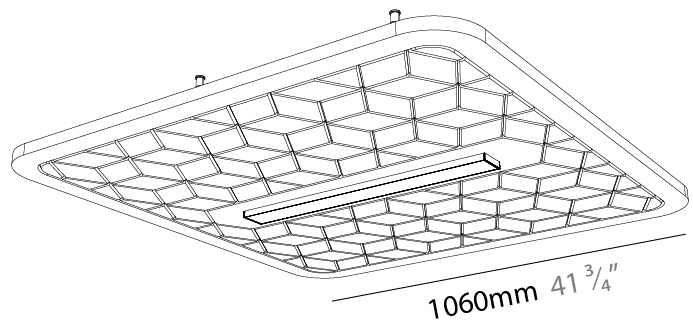

Holder Finish: [SSR / BKV / CWI / CRY / HAB / LAG / UFT / ITA / RUA / RUR / MIC / FTG / MYG / TWT / LOD / PUS / FRO / FUP / KIA / POP / BLS / SPG / MEY / GOH / GUM / CHC / COM / ABZ / JAG](#)

Accent Finish: [OPL / MPM / CMP / BKR / WHR / GCL / WWR / WWL / WDA](#)

Acoustic Finish: [SFW / CYW / SEE / SYN / MTS / PMB / TTN / CYB / STO / DPE / BES / SHB / ARE / ANE / VRD / CRF](#)

Fixture Material: [Acoustic / Aluminum / PMMA](#)

Primary Material: [Acoustic](#)

Cable Details: [2000mm/78 3/4" or 6000mm/236 1/4" Cable, - Transparent](#)

ELECTRICAL

Lamp Type: LED
Input Wattage (W): 12.9
Total Output Wattage (W): 11.8
Dimming: [Non-dimming / DALI Dimming / MATTER Dimming](#)
Driver Included: No
Driver Location: Remote
Driver Class: Class 2
Input Voltage (V): 120 - 277
Upon Request: [0 - 10V Dimming / Phase Dimming](#)

LED

Color Temperature (°K): [2700 / 3000 / 3500 / 4000](#)
Max. Delivered Lumen (lm): Max 1847
Nominal Lumen (lm): Max 2140
CRI: >90 CRI
Lamp Life (hrs): 50000

OPTICAL

RATINGS AND CERTIFICATIONS

Certified By: Certified for North American Standards

IP Rating: [IP20](#) © 2026, T 1800-388-3382, F 416-247-9319, www.zaneen.com

Available for International specifications by adding 'INT' at the end of the existing Model #. For assistance on 'custom' specifications, contact zteam@zaneen.com. In a constant effort to supply the best product, we reserve the right to change specifications or materials without notice. The most recent specification sheets are found at zaneen.com