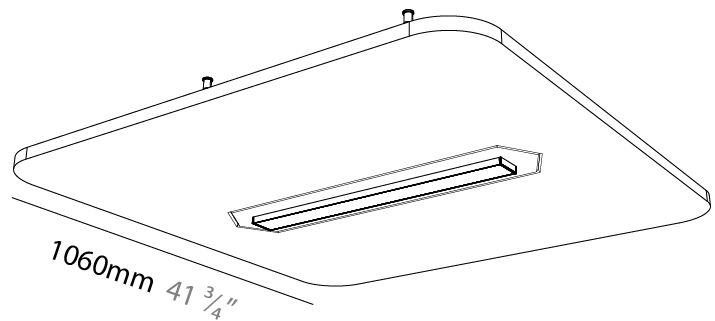

Diffuser: [PMMA - Opal / Clear / Microprism / Clear Microprism / Wallwash Double Asymmetric / Glare Control / Black Raster / Black Raster / Wallwash Left / Wallwash Right](#)

Fixture Finish: [SSR / BKV / CWI / CRY / HAB / UFT / ITA / RUA / FTG / MYG / LOD / PUS / FRO / FUP / KIA / POP / BLS / SPG / MEY / GOH / CHC / COM / ABZ / JAG / OBR / MOS / ROR](#)

Holder Finish: [SSR / BKV / CWI / CRY / HAB / LAG / UFT / ITA / RUA / RUR / MIC / FTG / MYG / TWT / LOD / PUS / FRO / FUP / KIA / POP / BLS / SPG / MEY / GOH / GUM / CHC / COM / ABZ / JAG](#)

Accent Finish: [OPL / MPM / CMP / BKR / WHR / GCL / WWR / WWL / WDA](#)

Acoustic Finish: [SFW / CYW / SEE / SYN / MTS / PMB / TTN / CYB / STO / DPE / BES / SHB / ARE / ANE / VRD / CRF](#)

Fixture Material: [Acoustic / Aluminum / PMMA](#)

Primary Material: [Acoustic](#)

Cable Details: [2000mm/78 3/4" or 6000mm/236 1/4" Cable, - Transparent](#)

ELECTRICAL

Lamp Type: LED
Input Wattage (W): 21.5
Total Output Wattage (W): 20
Dimming: [Non-dimming / DALI Dimming / MATTER Dimming](#)
Driver Included: No
Driver Location: Remote
Driver Class: Class 2
Input Voltage (V): 120 - 277
Upon Request: [0 - 10V Dimming / Phase Dimming](#)

LED

Color Temperature (°K): [2700 / 3000 / 3500 / 4000](#)
Max. Delivered Lumen (lm): Max 2993
Nominal Lumen (lm): Max 3560
CRI: >90 CRI
Lamp Life (hrs): 50000

OPTICAL

RATINGS AND CERTIFICATIONS

Certified By: Certified for North American Standards
IP rating: IP20