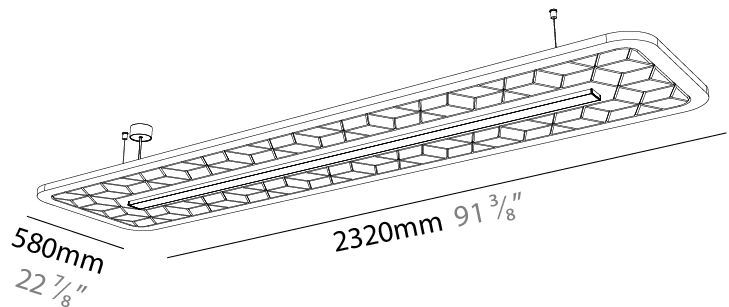

Holder Finish: [SSR / BKV / CWI / CRY / HAB / LAG / UFT / ITA / RUA / RUR / MIC / FTG / MYG / TWT / LOD / PUS / FRO / FUP / KIA / POP / BLS / SPG / MEY / GOH / GUM / CHC / COM / ABZ / JAG](#)

Accent Finish: [OPL / MPM / CMP / BKR / WHR / GCL / WWR / WWL / WDA](#)

Acoustic Finish: [SFW / CYW / SEE / SYN / MTS / PMB / TTN / CYB / STO / DPE / BES / SHB / ARE / ANE / VRD / CRF](#)

Fixture Material: [Acoustic / Aluminum / PMMA](#)

Primary Material: [Acoustic](#)

Cable Details: [2000mm/78 3/4" or 6000mm/236 1/4" Cable, - Transparent](#)

ELECTRICAL

Lamp Type: LED
Input Wattage (W): 38.7
Total Output Wattage (W): 35.5
Dimming: Non-dimming / DALI Dimming / MATTER Dimming
Driver Included: No
Driver Location: Remote
Driver Class: Class 2
Input Voltage (V): 120 - 277
Upon Request: 0 - 10V Dimming / Phase Dimming

LED

Color Temperature (°K): 2700 / 3000 / 3500 / 4000
Max. Delivered Lumen (lm): Max 5540
Nominal Lumen (lm): Max 6420
CRI: >90 CRI
Lamp Life (hrs): 50000

OPTICAL

RATINGS AND CERTIFICATIONS

Certified By: Certified for North American Standards

© 2026, T 1800-388-3382, F 416-247-9319, www.zaneen.com

Available for International specifications by adding 'INT' at the end of the existing Model #. For assistance on 'custom' specifications, contact zteam@zaneen.com. In a constant effort to supply the best product, we reserve the right to change specifications or materials without notice. The most recent specification sheets are found at zaneen.com