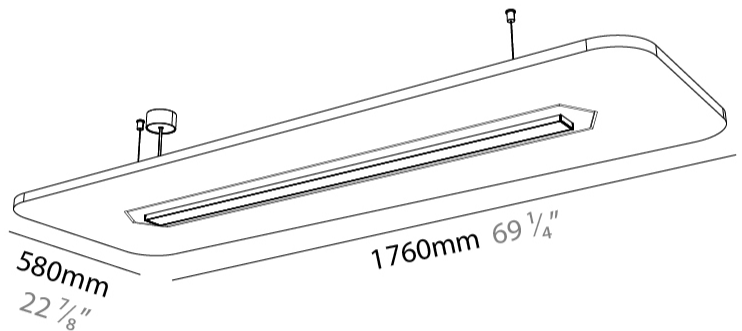

Diffuser: [PMMA - Opal / Clear / Microprism / Clear Microprism / Wallwash Double Asymmetric / Glare Control / Black Raster / Black Raster / Wallwash Left / Wallwash Right](#)

Fixture Finish: [SSR / BKV / CWI / CRY / HAB / UFT / ITA / RUA / FTG / MYG / LOD / PUS / FRO / FUP / KIA / POP / BLS / SPG / MEY / GOH / CHC / COM / ABZ / JAG / OBR / MOS / ROR](#)

Holder Finish: [SSR / BKV / CWI / CRY / HAB / LAG / UFT / ITA / RUA / RUR / MIC / FTG / MYG / TWT / LOD / PUS / FRO / FUP / KIA / POP / BLS / SPG / MEY / GOH / GUM / CHC / COM / ABZ / JAG](#)

Accent Finish: [OPL / MPM / CMP / BKR / WHR / GCL / WWR / WWL / WDA](#)

Acoustic Finish: [SFW / CYW / SEE / SYN / MTS / PMB / TTN / CYB / STO / DPE / BES / SHB / ARE / ANE / VRD / CRF](#)

Fixture Material: [Acoustic / Aluminum / PMMA](#)

Primary Material: [Acoustic](#)

Cable Details: [2000mm/78 3/4" or 6000mm/236 1/4" Cable, - Transparent](#)

ELECTRICAL

Lamp Type: LED
Input Wattage (W): 25.8
Total Output Wattage (W): 23.6
Dimming: [Non-dimming / DALI Dimming / MATTER Dimming](#)
Driver Included: No
Driver Location: Remote
Driver Class: Class 2
Input Voltage (V): 120 - 277
Upon Request: [0 - 10V Dimming / Phase Dimming](#)

LED

Color Temperature (°K): [2700 / 3000 / 3500 / 4000](#)
Max. Delivered Lumen (lm): Max 3694
Nominal Lumen (lm): Max 4280
CRI: >90 CRI
Lamp Life (hrs): 50000

OPTICAL

RATINGS AND CERTIFICATIONS

Certified By: Certified for North American Standards
IP rating: IP20