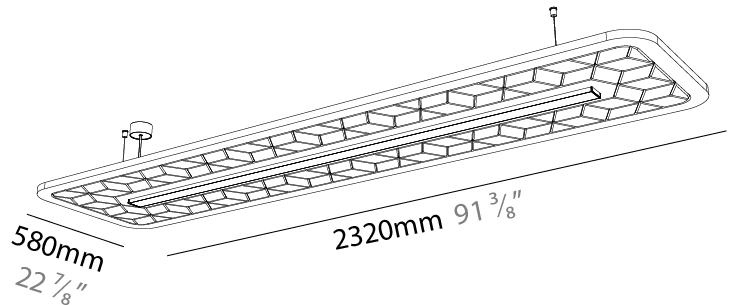

Diffuser: [PMMA - Opal / Clear / Microprism / Clear Microprism / Wallwash Double Asymmetric / Glare Control / Black Raster / Black Raster / Wallwash Left / Wallwash Right](#)

Fixture Finish: [SSR / BKV / CWI / CRY / HAB / UFT / ITA / RUA / FTG / MYG / LOD / PUS / FRO / FUP / KIA / POP / BLS / SPG / MEY / GOH / CHC / COM / ABZ / JAG / OBR / MOS / ROR](#)

Holder Finish: [SSR / BKV / CWI / CRY / HAB / LAG / UFT / ITA / RUA / RUR / MIC / FTG / MYG / TWT / LOD / PUS / FRO / FUP / KIA / POP / BLS / SPG / MEY / GOH / GUM / CHC / COM / ABZ / JAG](#)

Accent Finish: [OPL / MPM / CMP / BKR / WHR / GCL / WWR / WWL / WDA](#)

Acoustic Finish: [SFW / CYW / SEE / SYN / MTS / PMB / TTN / CYB / STO / DPE / BES / SHB / ARE / ANE / VRD / CRF](#)

Fixture Material: [Acoustic / Aluminum / PMMA](#)

Primary Material: [Acoustic](#)

Cable Details: [2000mm/78 3/4" or 6000mm/236 1/4" Cable, - Transparent](#)

ELECTRICAL

Lamp Type: LED
Input Wattage (W): 73.1
Total Output Wattage (W): 66.3
Dimming: [Non-dimming / DALI Dimming / MATTER Dimming](#)
Driver Included: No
Driver Location: Remote
Driver Class: Class 2
Input Voltage (V): 120 - 277
Upon Request: [0 - 10V Dimming / Phase Dimming](#)

LED

Color Temperature (°K): [2700 / 3000 / 3500 / 4000](#)
Max. Delivered Lumen (lm): Max 10140
Nominal Lumen (lm): Max 12120
CRI: >90 CRI
Lamp Life (hrs): 50000

OPTICAL

RATINGS AND CERTIFICATIONS

Certified By: Certified for North American Standards
IP rating: IP20