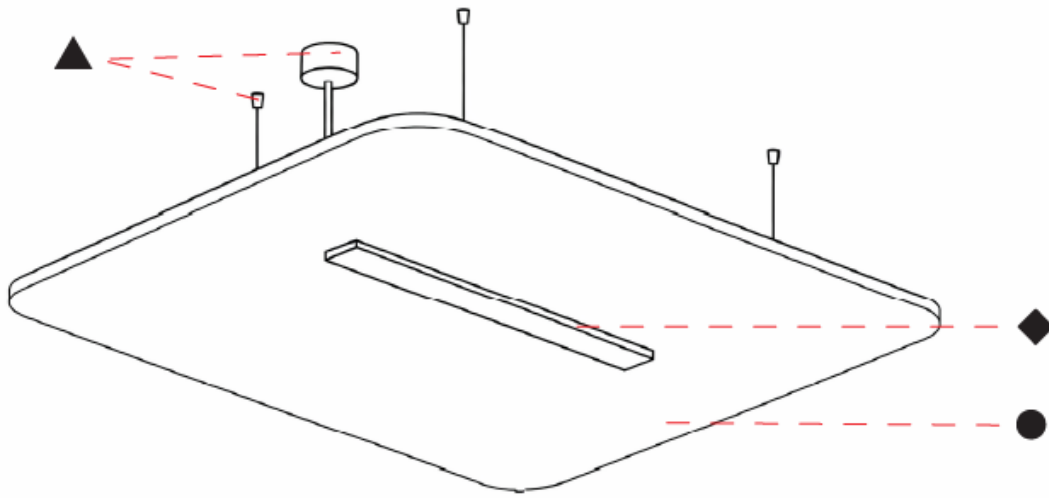

SERENII SUSPENSION

A3001156-

PROJECT _____

TYPE _____

SPECIFIER _____

QUANTITY _____

DATE _____

A