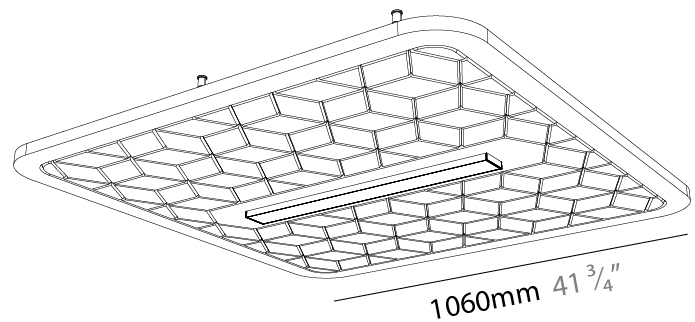

Holder Finish: [SSR / BKV / CWI / CRY / HAB / LAG / UFT / ITA / RUA / RUR / MIC / FTG / MYG / TWT / LOD / PUS / FRO / FUP / KIA / POP / BLS / SPG / MEY / GOH / GUM / CHC / COM / ABZ / JAG](#)

Accent Finish: [OPL / MPM / CMP / BKR / WHR / GCL / WWR / WWL / WDA](#)
Acoustic Finish: [SFW / CYW / SEE / SYN / MTS / PMB / TTN / CYB / STO / DPE / BES / SHB / ARE / ANE / VRD / CRF](#)

Fixture Material: [Acoustic / Aluminum / PMMA](#)

Primary Material: [Acoustic](#)

Cable Details: [2000mm/78 3/4" or 6000mm/236 1/4" Cable, - Transparent](#)

ELECTRICAL

Lamp Type: [LED](#)
Input Wattage (W): [21.5](#)
Total Output Wattage (W): [20](#)
Dimming: [Non-dimming / DALI Dimming / MATTER Dimming](#)
Driver Included: [No](#)
Driver Location: [Remote](#)
Driver Class: [Class 2](#)
Input Voltage (V): [120 - 277](#)
Upon Request: [0 - 10V Dimming / Phase Dimming](#)

LED

Color Temperature (°K): [2700 / 3000 / 3500 / 4000](#)
Max. Delivered Lumen (lm): [Max 2993](#)
Nominal Lumen (lm): [Max 3560](#)
CRI: [>90 CRI](#)
Lamp Life (hrs): [50000](#)

OPTICAL

RATINGS AND CERTIFICATIONS

Certified By: [Certified for North American Standards](#)

IP Rating: [IP20](#) © 2026, T 1800-388-3382, F 416-247-9319, www.zaneen.com

Available for International specifications by adding 'INT' at the end of the existing Model #. For assistance on 'custom' specifications, contact zteam@zaneen.com. In a constant effort to supply the best product, we reserve the right to change specifications or materials without notice. The most recent specification sheets are found at zaneen.com