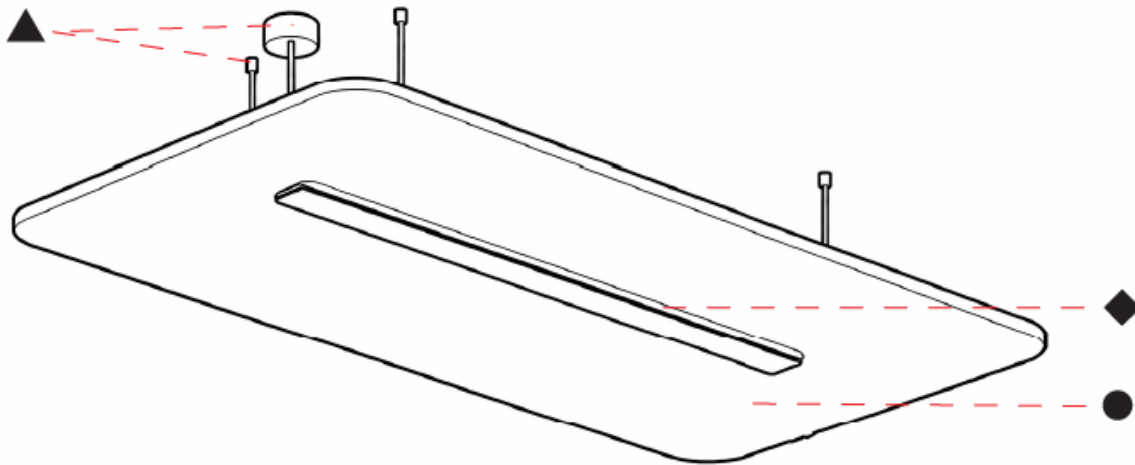

SERENII SUSPENSION

A3001159-

PROJECT	_____
TYPE	_____
SPECIFIER	_____
QUANTITY	_____
DATE	_____

A