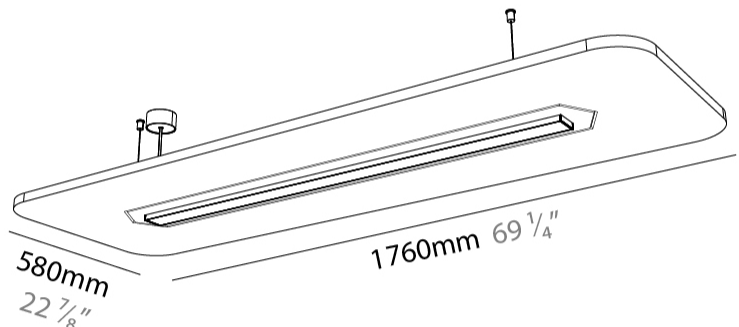

Diffuser: [PMMA - Opal / Clear / Microprism / Clear Microprism / Wallwash Double Asymmetric / Glare Control / Black Raster / Black Raster / Wallwash Left / Wallwash Right](#)

Fixture Finish: [SSR / BKV / CWI / CRY / HAB / UFT / ITA / RUA / FTG / MYG / LOD / PUS / FRO / FUP / KIA / POP / BLS / SPG / MEY / GOH / CHC / COM / ABZ / JAG / OBR / MOS / ROR](#)

Holder Finish: [SSR / BKV / CWI / CRY / HAB / LAG / UFT / ITA / RUA / RUR / MIC / FTG / MYG / TWT / LOD / PUS / FRO / FUP / KIA / POP / BLS / SPG / MEY / GOH / GUM / CHC / COM / ABZ / JAG](#)

Accent Finish: [OPL / MPM / CMP / BKR / WHR / GCL / WWR / WWL / WDA](#)

Acoustic Finish: [SFW / CYW / SEE / SYN / MTS / PMB / TTN / CYB / STO / DPE / BES / SHB / ARE / ANE / VRD / CRF](#)

Fixture Material: [Acoustic / Aluminum / PMMA](#)

Primary Material: [Acoustic](#)

Cable Details: [2000mm/78 3/4" or 6000mm/236 1/4" Cable, - Transparent](#)

ELECTRICAL

Lamp Type: LED
Input Wattage (W): 25.8
Total Output Wattage (W): 23.6
Dimming: Non-dimming / DALI Dimming / MATTER Dimming
Driver Included: No
Driver Location: Remote
Driver Class: Class 2
Input Voltage (V): 120 - 277
Upon Request: 0 - 10V Dimming / Phase Dimming

LED

Color Temperature (°K): 2700 / 3000 / 3500 / 4000
Max. Delivered Lumen (lm): Max 3694
Nominal Lumen (lm): Max 4280
CRI: >90 CRI
Lamp Life (hrs): 50000

OPTICAL

RATINGS AND CERTIFICATIONS

Certified By: Certified for North American Standards
IP rating: IP20