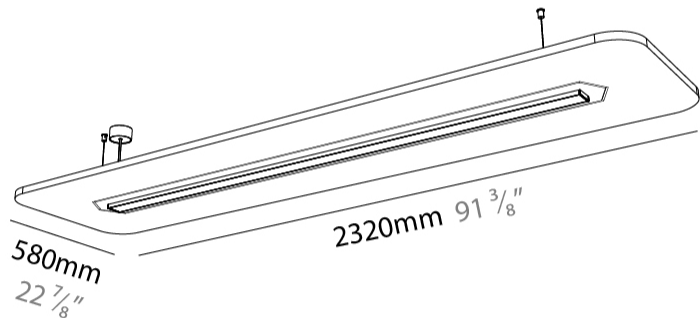

Holder Finish: [SSR / BKV / CWI / CRY / HAB / LAG / UFT / ITA / RUA / RUR / MIC / FTG / MYG / TWT / LOD / PUS / FRO / FUP / KIA / POP / BLS / SPG / MEY / GOH / GUM / CHC / COM / ABZ / JAG](#)

Accent Finish: [OPL / MPM / CMP / BKR / WHR / GCL / WWR / WWL / WDA](#)

Acoustic Finish: [SFW / CYW / SEE / SYN / MTS / PMB / TTN / CYB / STO / DPE / BES / SHB / ARE / ANE / VRD / CRF](#)

Fixture Material: [Acoustic / Aluminum / PMMA](#)

Primary Material: [Acoustic](#)

Cable Details: [2000mm/78 3/4" or 6000mm/236 1/4" Cable, - Transparent](#)

ELECTRICAL

Lamp Type: LED
Input Wattage (W): 38.7
Total Output Wattage (W): 35.5
Dimming: [Non-dimming / DALI Dimming / MATTER Dimming](#)
Driver Included: No
Driver Location: Remote
Driver Class: Class 2
Input Voltage (V): 120 - 277
Upon Request: [0 - 10V Dimming / Phase Dimming](#)

LED

Color Temperature (°K): [2700 / 3000 / 3500 / 4000](#)
Max. Delivered Lumen (lm): Max 5540
Nominal Lumen (lm): Max 6420
CRI: >90 CRI
Lamp Life (hrs): 50000

OPTICAL

RATINGS AND CERTIFICATIONS

Certified By: Certified for North American Standards

© 2026, T 1800-388-3382, F 416-247-9319, www.zaneen.com

Available for International specifications by adding 'INT' at the end of the existing Model #. For assistance on 'custom' specifications, contact zteam@zaneen.com. In a constant effort to supply the best product, we reserve the right to change specifications or materials without notice. The most recent specification sheets are found at zaneen.com