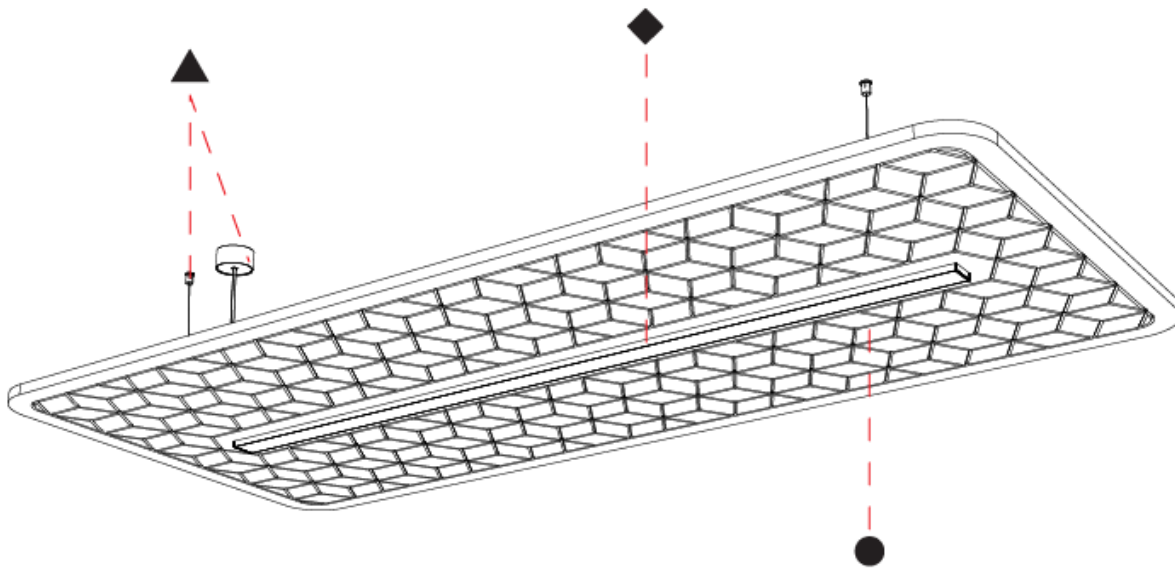

SERENII SUSPENSION

A3001173-

PROJECT _____

TYPE _____

SPECIFIER _____

QUANTITY _____

DATE _____