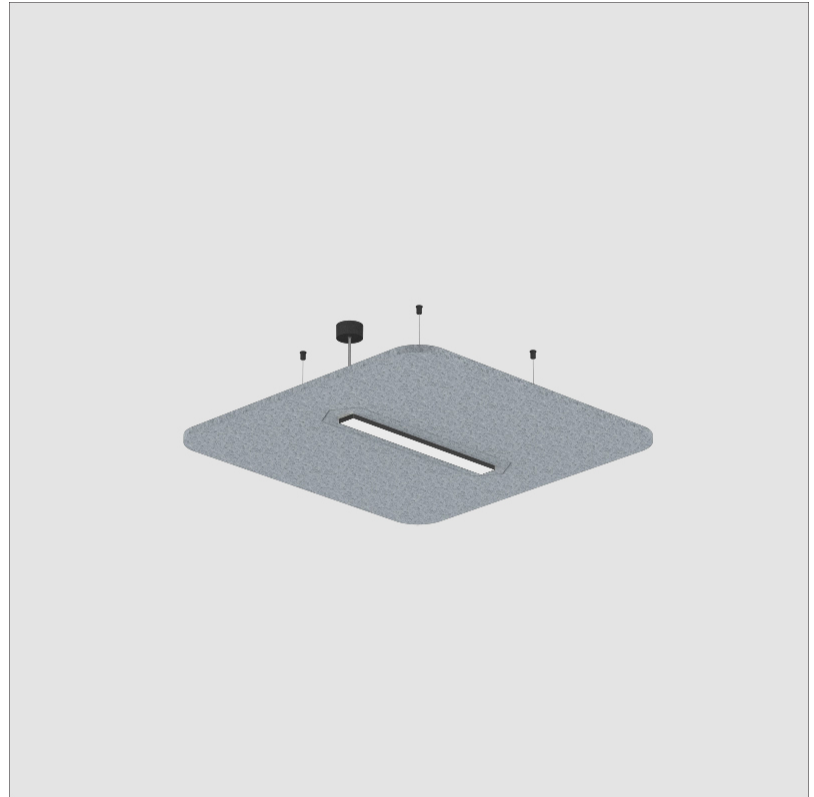

Diffuser: [PMMA - Opal / Clear / Microprism / Clear Microprism / Wallwash Double Asymmetric / Glare Control / Black Raster / Black Raster / Wallwash Left / Wallwash Right](#)

Fixture Finish: [SSR / BKV / CWI / CRY / HAB / UFT / ITA / RUA / FTG / MYG / LOD / PUS / FRO / FUP / KIA / POP / BLS / SPG / MEY / GOH / CHC / COM / ABZ / JAG / OBR / MOS / ROR](#)

Holder Finish: [SSR / BKV / CWI / CRY / HAB / LAG / UFT / ITA / RUA / RUR / MIC / FTG / MYG / TWT / LOD / PUS / FRO / FUP / KIA / POP / BLS / SPG / MEY / GOH / GUM / CHC / COM / ABZ / JAG](#)

Accent Finish: [OPL / MPM / CMP / BKR / WHR / GCL / WWR / WWL / WDA](#)

Acoustic Finish: [SFW / CYW / SEE / SYN / MTS / PMB / TTN / CYB / STO / DPE / BES / SHB / ARE / ANE / VRD / CRF](#)

Fixture Material: [Acoustic / Aluminum / PMMA](#)

Primary Material: [Acoustic](#)

Cable Details: [2000mm/78 3/4" or 6000mm/236 1/4" Cable, - Transparent](#)

ELECTRICAL

Lamp Type: LED
Input Wattage (W): 21.5
Total Output Wattage (W): 20
Dimming: [Non-dimming / DALI Dimming / MATTER Dimming](#)
Driver Included: No
Driver Location: Remote
Driver Class: Class 2
Input Voltage (V): 120 - 277
Upon Request: [0 - 10V Dimming / Phase Dimming](#)

LED

Color Temperature (°K): [2700 / 3000 / 3500 / 4000](#)
Max. Delivered Lumen (lm): Max 2993
Nominal Lumen (lm): Max 3560
CRI: >90 CRI
Lamp Life (hrs): 50000

OPTICAL

RATINGS AND CERTIFICATIONS

Certified By: [Certified for North American Standards](#)
IP rating: IP20