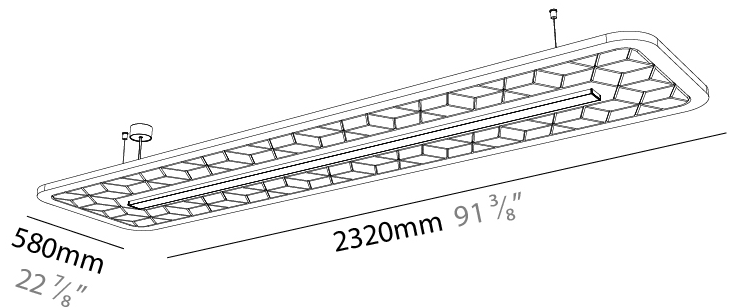

Diffuser: PMMA - Opal / Clear / Microprism / Clear Microprism / Wallwash Double Asymmetric / Glare Control / Black Raster / Black Raster / Wallwash Left / Wallwash Right

Fixture Finish: SSR / BKV / CWI / CRY / HAB / UFT / ITA / RUA / FTG / MYG / LOD / PUS / FRO / FUP / KIA / POP / BLS / SPG / MEY / GOH / CHC / COM / ABZ / JAG / OBR / MOS / ROR

Holder Finish: SSR / BKV / CWI / CRY / HAB / LAG / UFT / ITA / RUA / RUR / MIC / FTG / MYG / TWT / LOD / PUS / FRO / FUP / KIA / POP / BLS / SPG / MEY / GOH / GUM / CHC / COM / ABZ / JAG

Accent Finish: OPL / MPM / CMP / BKR / WHR / GCL / WWR / WWL / WDA

Acoustic Finish: SFW / CYW / SEE / SYN / MTS / PMB / TTN / CYB / STO / DPE / BES / SHB / ARE / ANE / VRD / CRF

Fixture Material: Acoustic / Aluminum / PMMA

Primary Material: Acoustic

Cable Details: 2000mm/78 3/4" or 6000mm/236 1/4" Cable, - Transparent

ELECTRICAL

Lamp Type: LED
Input Wattage (W): 73.1
Total Output Wattage (W): 66.3
Dimming: Non-dimming / DALI Dimming / MATTER Dimming
Driver Included: No
Driver Location: Remote
Driver Class: Class 2
Input Voltage (V): 120 - 277
Upon Request: 0 - 10V Dimming / Phase Dimming

LED

Color Temperature (°K): 2700 / 3000 / 3500 / 4000
Max. Delivered Lumen (lm): Max 10140
Nominal Lumen (lm): Max 12120
CRI: >90 CRI
Lamp Life (hrs): 50000

OPTICAL

RATINGS AND CERTIFICATIONS

Certified By: Certified for North American Standards
IP rating: IP20