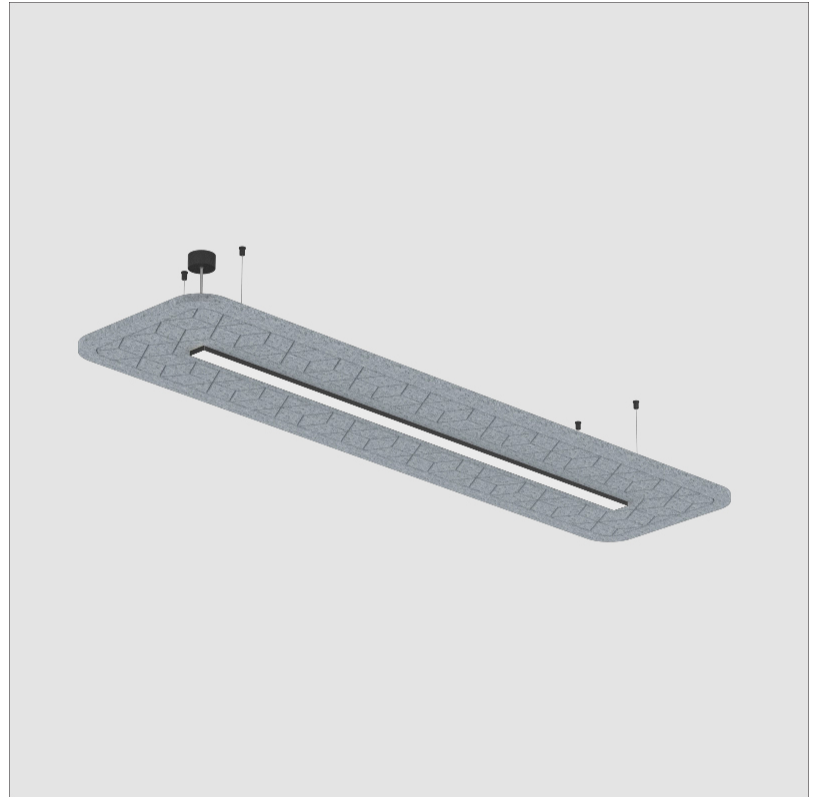

Diffuser: PMMA - Opal / Clear / Microprism / Clear Microprism / Wallwash Double Asymmetric / Glare Control / Black Raster / Black Raster / Wallwash Left / Wallwash Right

Fixture Finish: SSR / BKV / CWI / CRY / HAB / UFT / ITA / RUA / FTG / MYG / LOD / PUS / FRO / FUP / KIA / POP / BLS / SPG / MEY / GOH / CHC / COM / ABZ / JAG / OBR / MOS / ROR

Holder Finish: SSR / BKV / CWI / CRY / HAB / LAG / UFT / ITA / RUA / RUR / MIC / FTG / MYG / TWT / LOD / PUS / FRO / FUP / KIA / POP / BLS / SPG / MEY / GOH / GUM / CHC / COM / ABZ / JAG

Accent Finish: OPL / MPM / CMP / BKR / WHR / GCL / WWR / WWL / WDA

Acoustic Finish: SFW / CYW / SEE / SYN / MTS / PMB / TTN / CYB / STO / DPE / BES / SHB / ARE / ANE / VRD / CRF

Fixture Material: Acoustic / Aluminum / PMMA

Primary Material: Acoustic

Cable Details: 2000mm/78 3/4" or 6000mm/236 1/4" Cable, - Transparent

ELECTRICAL

Lamp Type: LED
Input Wattage (W): 73.1
Total Output Wattage (W): 66.3
Dimming: Non-dimming / DALI Dimming / MATTER Dimming
Driver Included: No
Driver Location: Remote
Driver Class: Class 2
Input Voltage (V): 120 - 277
Upon Request: 0 - 10V Dimming / Phase Dimming

LED

Color Temperature (°K): 2700 / 3000 / 3500 / 4000
Max. Delivered Lumen (lm): Max 10140
Nominal Lumen (lm): Max 12120
CRI: >90 CRI
Lamp Life (hrs): 50000

OPTICAL

RATINGS AND CERTIFICATIONS

Certified By: Certified for North American Standards
IP rating: IP20