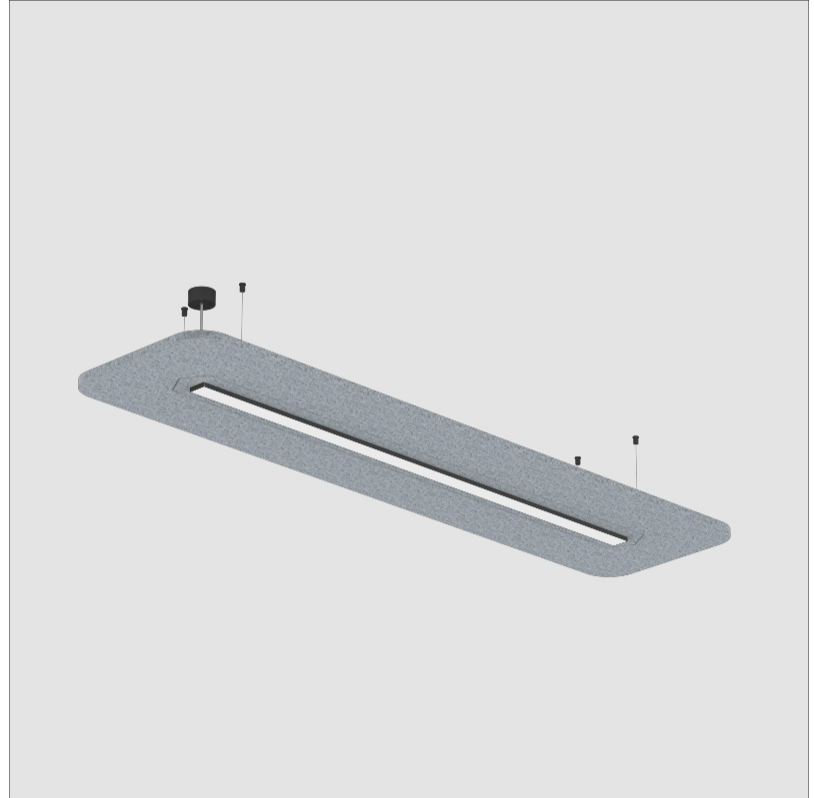

Holder Finish: [SSR / BKV / CWI / CRY / HAB / LAG / UFT / ITA / RUA / RUR / MIC / FTG / MYG / TWT / LOD / PUS / FRO / FUP / KIA / POP / BLS / SPG / MEY / GOH / GUM / CHC / COM / ABZ / JAG](#)

Accent Finish: [OPL / MPM / CMP / BKR / WHR / GCL / WWR / WWL / WDA](#)

Acoustic Finish: [SFW / CYW / SEE / SYN / MTS / PMB / TTN / CYB / STO / DPE / BES / SHB / ARE / ANE / VRD / CRF](#)

Fixture Material: [Acoustic / Aluminum / PMMA](#)

Primary Material: [Acoustic](#)

Cable Details: [2000mm/78 3/4" or 6000mm/236 1/4" Cable, - Transparent](#)

ELECTRICAL

Lamp Type: LED
Input Wattage (W): 38.7
Total Output Wattage (W): 35.5
Dimming: [Non-dimming / DALI Dimming / MATTER Dimming](#)
Driver Included: No
Driver Location: Remote
Driver Class: Class 2
Input Voltage (V): 120 - 277
Upon Request: [0 - 10V Dimming / Phase Dimming](#)

LED

Color Temperature (°K): [2700 / 3000 / 3500 / 4000](#)
Max. Delivered Lumen (lm): Max 5540
Nominal Lumen (lm): Max 6420
CRI: >90 CRI
Lamp Life (hrs): 50000

OPTICAL

RATINGS AND CERTIFICATIONS

Certified By: Certified for North American Standards

© 2026, T 1800-388-3382, F 416-247-9319, www.zaneen.com

Available for International specifications by adding 'INT' at the end of the existing Model #. For assistance on 'custom' specifications, contact zteam@zaneen.com. In a constant effort to supply the best product, we reserve the right to change specifications or materials without notice. The most recent specification sheets are found at zaneen.com

PROJECT
TYPE
SPECIFIER
QUANTITY
DATE