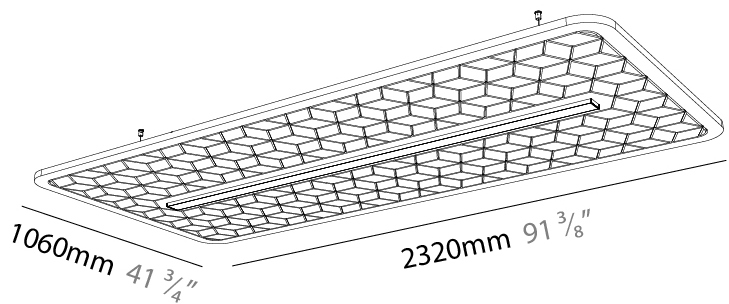

Holder Finish: [SSR / BKV / CWI / CRY / HAB / LAG / UFT / ITA / RUA / RUR / MIC / FTG / MYG / TWT / LOD / PUS / FRO / FUP / KIA / POP / BLS / SPG / MEY / GOH / GUM / CHC / COM / ABZ / JAG](#)

Accent Finish: [OPL / MPM / CMP / BKR / WHR / GCL / WWR / WWL / WDA](#)

Acoustic Finish: [SFW / CYW / SEE / SYN / MTS / PMB / TTN / CYB / STO / DPE / BES / SHB / ARE / ANE / VRD / CRF](#)

Fixture Material: [Acoustic / Aluminum / PMMA](#)

Primary Material: [Acoustic](#)

Cable Details: [2000mm/78 3/4" or 6000mm/236 1/4" Cable, - Transparent](#)

ELECTRICAL

Lamp Type: LED
Input Wattage (W): 38.7
Total Output Wattage (W): 35.5
Dimming: [Non-dimming / DALI Dimming / MATTER Dimming](#)
Driver Included: No
Driver Location: Remote
Driver Class: Class 2
Input Voltage (V): 120 - 277
Upon Request: [0 - 10V Dimming / Phase Dimming](#)

LED

Color Temperature (°K): [2700 / 3000 / 3500 / 4000](#)
Max. Delivered Lumen (lm): Max 5540
Nominal Lumen (lm): Max 6420
CRI: >90 CRI
Lamp Life (hrs): 50000

OPTICAL

RATINGS AND CERTIFICATIONS

Certified By: Certified for North American Standards

IP Rating: [IP20](#) © 2026, T 1800-388-3382, F 416-247-9319, www.zaneen.com

Available for International specifications by adding 'INT' at the end of the existing Model #. For assistance on 'custom' specifications, contact zteam@zaneen.com. In a constant effort to supply the best product, we reserve the right to change specifications or materials without notice. The most recent specification sheets are found at zaneen.com